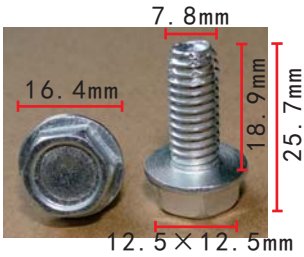

### H2217

Blue-Zinc  
Hexagon Head Bolt