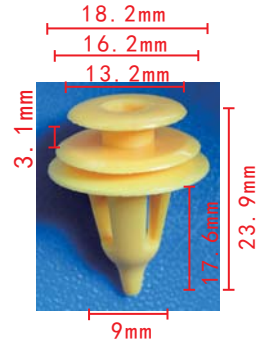

C624

POM Yellow
Door Trim
Panel & Back Panel
Lower Garnish Retainer
Toyota 67771-30090, 67771-17030,
67771-28030; GM 95008221