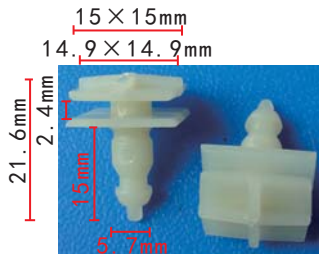

C1456
Nylon Light Green
Side Sill Retainer
Nissan 76882-6P010