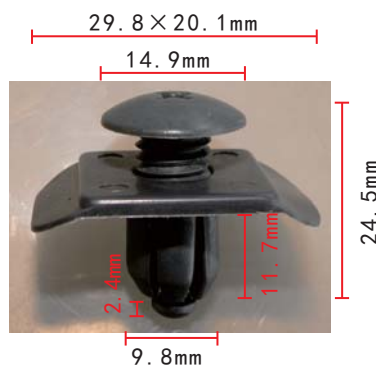

C388
POM Grey
Rocker Panel
Moulding Clip
GM 10431761
Chevrolet Impala,
Lumina & Monte Carlo
2000-On