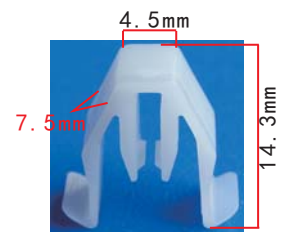

C1143
POM White
Center Console Panel
Retaining Clip **Toyota**