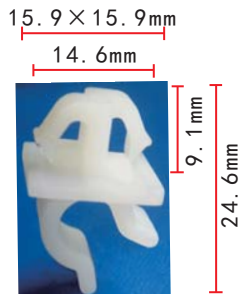

C50
Nylon White
Hood Prop Rod Clip
Holds 8mm Prop Rod