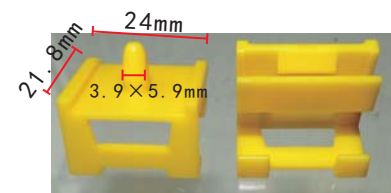

C1634
POM Yellow
Lower Side Sill /
Rocker Retainer
BMW 51717066220