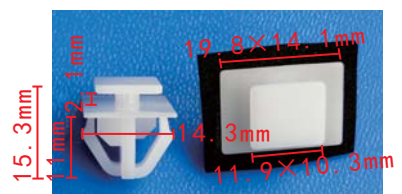

C3049

POM White
Rocker Panel Sill Fender/
Rear Wheel Flare Clip
Hyundai#87716-2W000