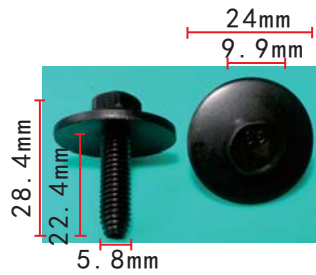

H2075

Zinc Black
Hexagon Tapping Screw