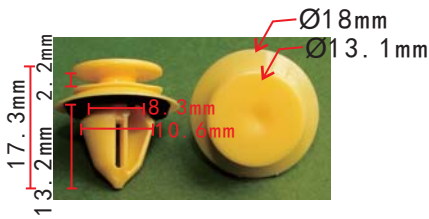

C1645
POM Yellow
Front & Rear Door Interior
Trim Panel Retaining Clip
Mercedes-Benz A000-991-63-98