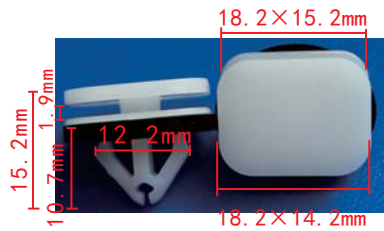

C1727
POM White
Windshield Retaining Clip
Ford W713590S300