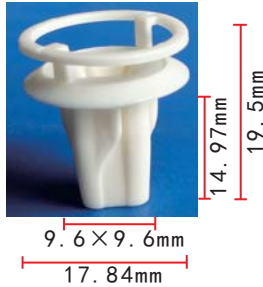

C298
Nylon White
Screw Grommet #12 Screw Size