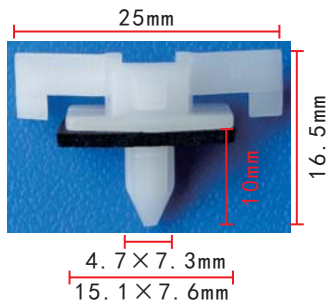

**C877**  
 Nylon Yellow  
 Tee Connector  
 Ford 384111, AMC 3237451

**C880**  
 Nylon Black  
 Push-Type Retainer Mercedes  
 Benz A1249900492

**C875**  
 POM White  
 Drip Moulding Clip  
 With Sealer  
 Infiniti M45, I30 & G35 2005-On  
 Nissan Altima, Maxima & 350Z  
 2002-On