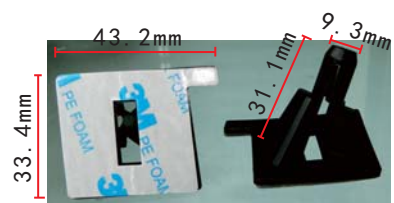

C1372
POM Black
Windshield Retainer
Square Bottom With
3M Adhesive Toyota Alphard