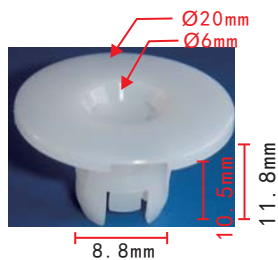

C1097
POM White
Pillar Shield Buckle