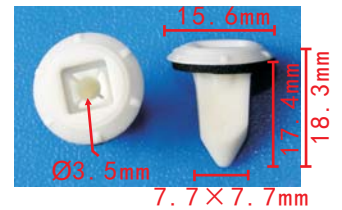

C3257
Nylon White
Cover Panel For Rear Trunk
[BMW#51-12-7-046-911](#)