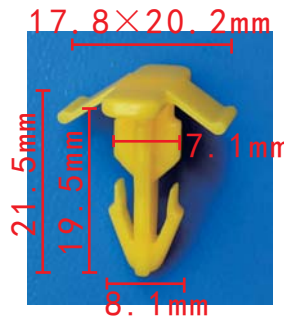

C3217
POM Yellow
Door Trim Panel Retaining Clip
[Nissan#80897-7J100](#)