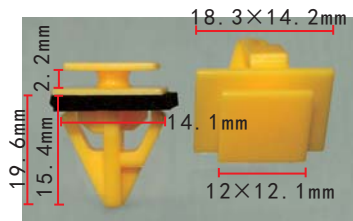

C1957
POM Yellow
Rocker Panel Sill Clip
Hyundai#87756-3N100