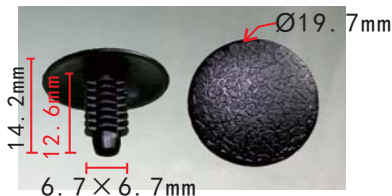

### C1814

Nylon Black  
T-Form adhesive tape clip