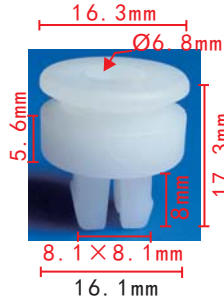

C1530
Nylon White
Screw Seat Subaru 94019FA070