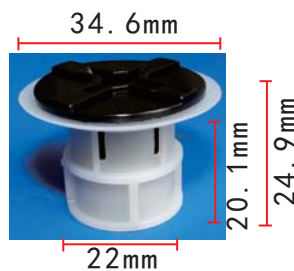

**C1322-B**  
 Nylon White  
 Panel Screw Seat2(Inside)

**C1317**  
 Nylon Black Retainer  
[Chrysler 2964547](#)

**C1321**  
 POM Black  
 Trim Panel Retainer

**C1323**  
 Nylon Green Retainer

**C1318**  
 Nylon Black  
 Push-Type Retainer