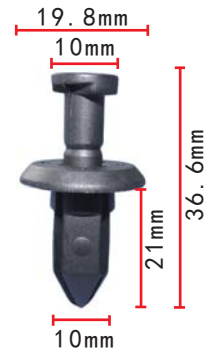

C141
Nylon Black
Front
Bumper Fascia Retainer
GM Station Wagons
1991-On 10108746