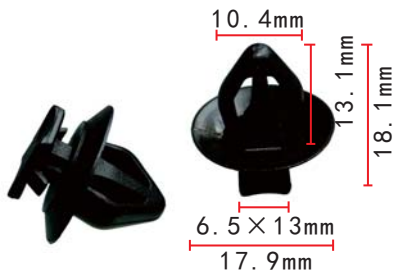

C1281
Nylon Black Retainer