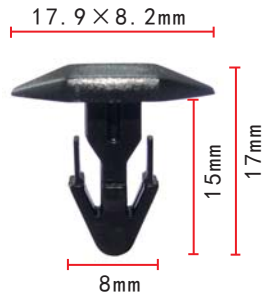

C229
POM Black
Retaining Clip