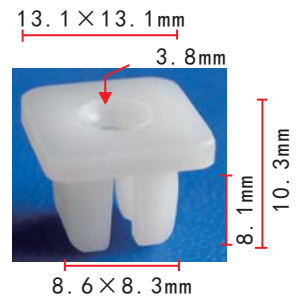

**C129**  
 Nylon White  
 #10 Screw Size

**C681**  
 Nylon Black  
 Radiator  
 Support Sight Shield  
 Push-Type Retainer  
[GM 25663903](#)

**C511**  
 Nylon White  
 Push-Type Retainer

**C126**  
 Nylon Black  
 #10 Screw Size