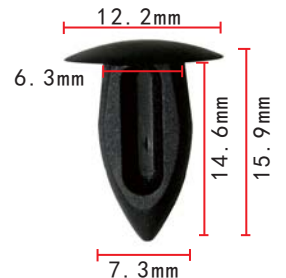

C892
Nylon Black Retainer