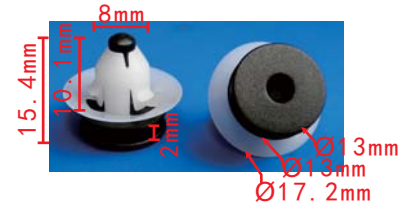

C3089(TF59)
POM White/Nylon Black
Clutch Pedal/Luggage Trim
Panel Retainer
[Volvo#30653441](#)