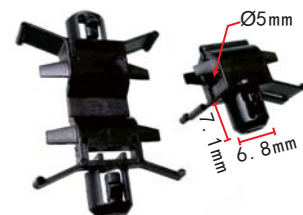

C1924
Nylon Black
Engine Routing Clip
Honda#91504-SDA-003