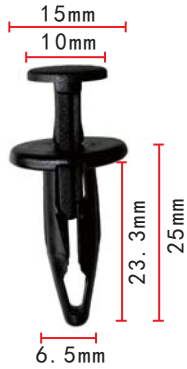

C559

Nylon
Black
Fascia Retainer
GM 15681408; Ford N803709S