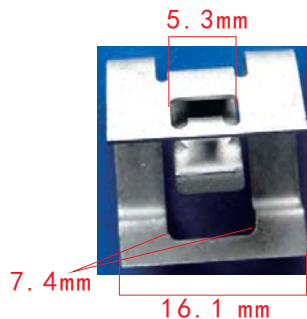

H1117
Hardware Zinc Clear
Cowl Insulation Iron Sheet
VW, Audi