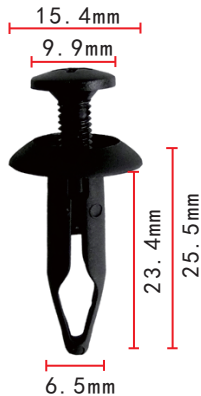

C508

Nylon Black
Push-Type Retainer
Ford N803946S, Chrysler 6502871