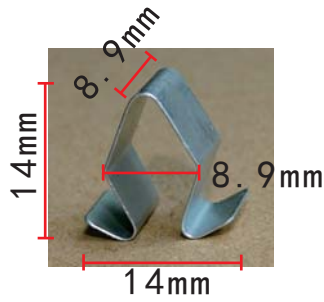

H2202

Silvery
Trim Retainer
VW#4A0-867-276