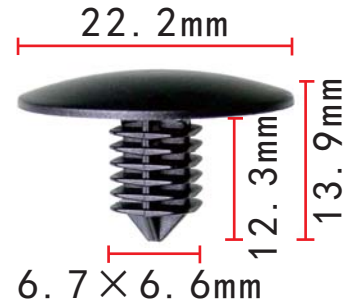

### C3231

Nylon Natural  
Rear Bumper Retaining Clip  
Nissan#850991VA0A

**C3163**  
 POM White  
 Body Side Apron Panel Clip  
[Honda#91512-TZ5-A01](#)

**C3192**  
 POM Light Grey (With Rubber Seal)  
 Roof Side Window Trim Strip Clip  
[VW#8V0-853-585](#)