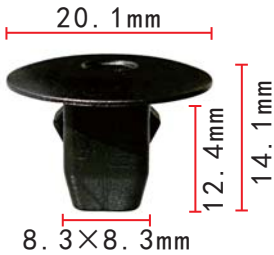

C1269
POM Black
Front Fender Grommet