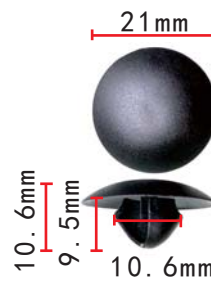

C3242

Nylon Black
Front Heat Shield/Sound Insulator
[BMW#51-48-9-119-216](#)