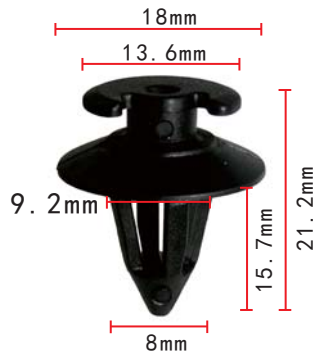

C841

Nylon Black
Door Trim Panel Retainer
VW 823867299, 823-867-299,
5141 1973 500