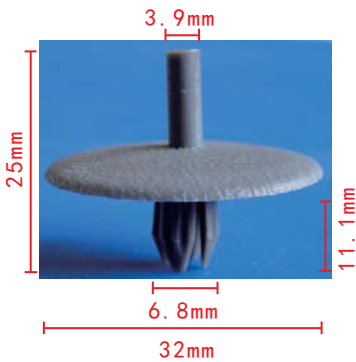

C173

Nylon Grey
Headliner Retainer
Chrysler OH452KD5