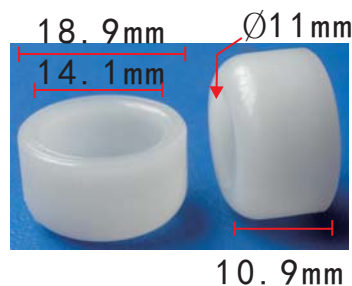

C1629
Nylon White
Japanese Car