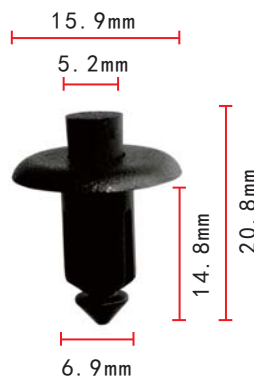

C333

POM Black
Push-Type Retainer
GM Saturn 1998-93 21035345