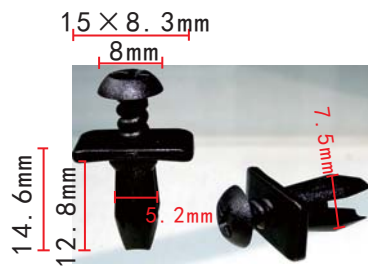

C1581
Nylon Black
Push-Type Retainer
European Car