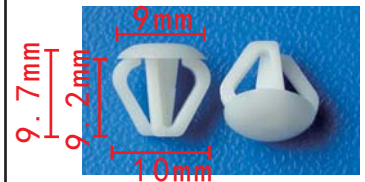

C3181
Nylon White
Trunk Cover Lock Trim Panel
Retaining Clip
VW#1J0-827-713