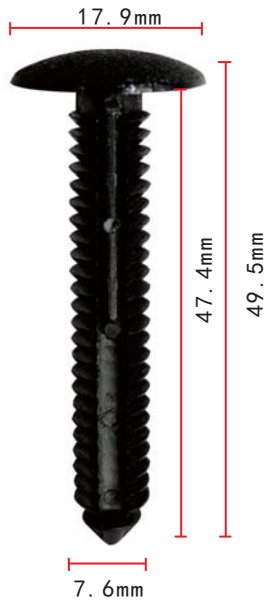

C679
Nylon Black
Mud Flap Retainer
Ford Expedition & F-150
1997-On