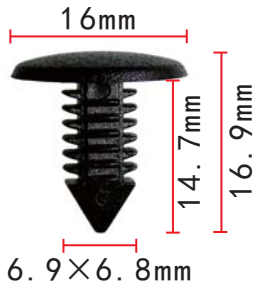

C1349
Nylon Black
Trim Panel Retainer