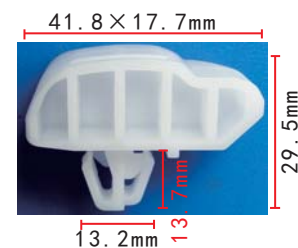

C1442
POM White
Retainer [Honda 75328-SM4-A01](#)