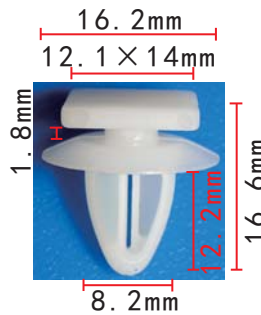

C935
Nylon Original
Trim Panel Retainer