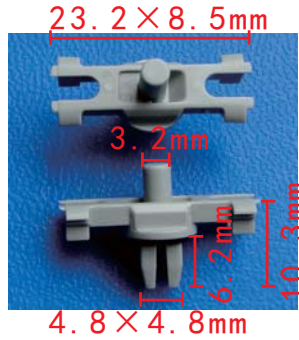

C3192
POM Light Grey (With Rubber Seal)
Roof Side Window Trim Strip Clip
[VW#8V0-853-585](#)