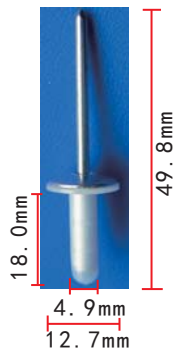

H2017
Aluminum Rivet
With Plastic Cap
Toyota 90269-05034