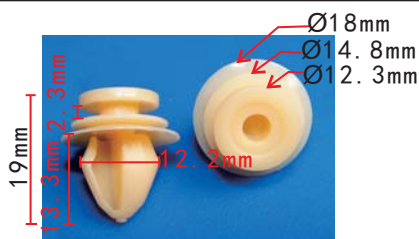

C1893

POM Yellow
Door Panel Retainer
RENAULT#6001549265,
Peugeot Citroen#6991.56