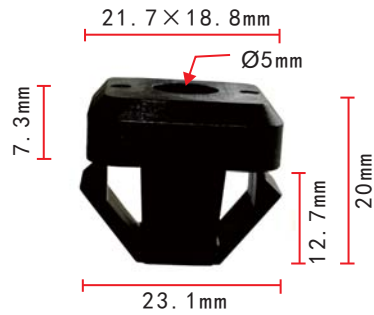

C182
Nylon Black
Nylon "U" Nut
#12 Screw Size
Panel Distance: 2mm