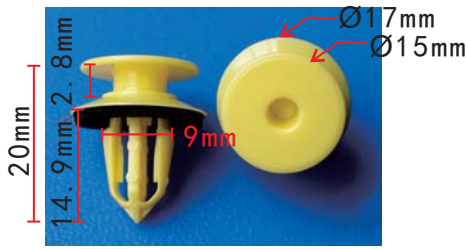

C1858
POM Yellow
Door Trim Panel Clip
GM 11610606