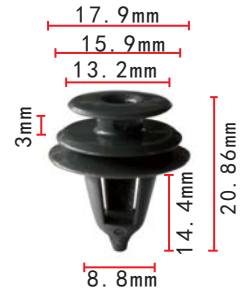

C270
Nylon Grey
Trim Panel Retainer