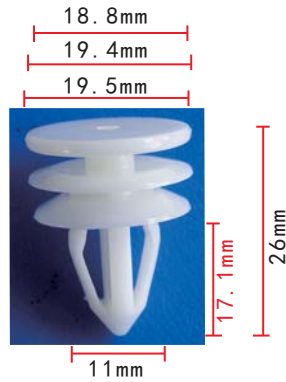

C396

POM White
Trim Panel Retainer
GM 15076791