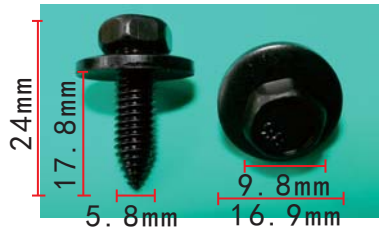

H2074

Zinc Black
Hexagon Tapping Screw