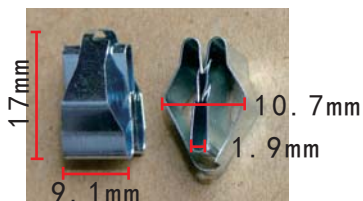

H2234

Dashboard Retaining Clip