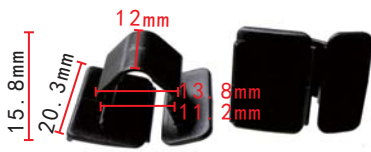

C3018

POM Black
Engine Cover Insulation
Retaining Clip
Fiat#0046804433,68073364AA