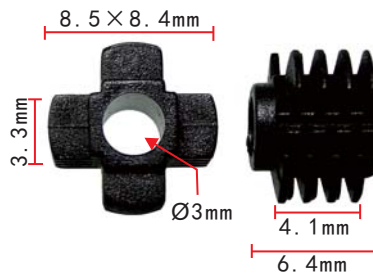

**C1493**  
 Nylon Green  
 Routing Clip  
 Toyota

**C1494**  
 Nylon Black Connector

**C1495**  
 Nylon Black Connector

**C1496**  
 Nylon Black Plastic Screw

**C1497**  
 POM White  
 Door Scuff Strip Retainer