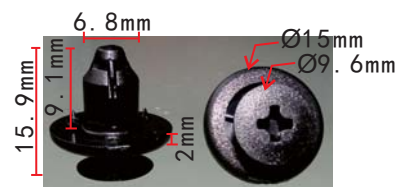

C1714
POM Black
Fender / Front Bumper
Retaining Clip
Subaru 46064AE000
Toyota SU003-01220