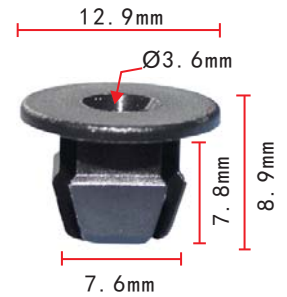

C137
Nylon Black
Tail Light Nut #8 Screw Size