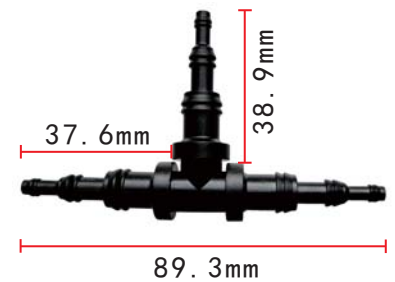

C411

Butyrate Black
3-Way Universal
Break-Off Tee
For 3.17/6.3/9.5mm Tube
(Not for Use In Fuel Line)