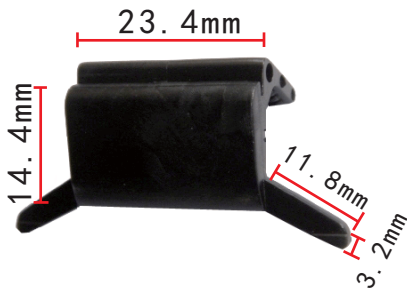

C1055
POM Yellow
Rear Windshield Retainer
Adhesive Backed
Right Bottom
[Toyota Hiace](#)

C1056
POM Black
Roof Garnish
Moulding Clip
[Ford 2005-On](#)
[4L3Z-1510182-AA](#)