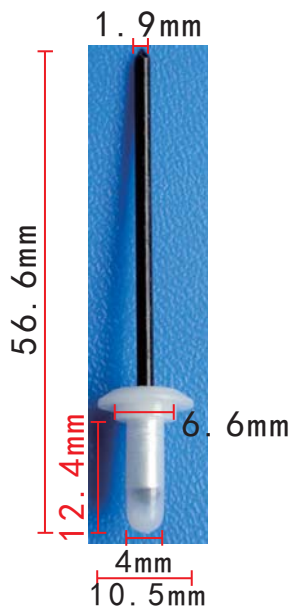

H2150
Steel Mandrel Aluminum
Rivet With Plastic Cap
[Toyota 75547-51021](#)