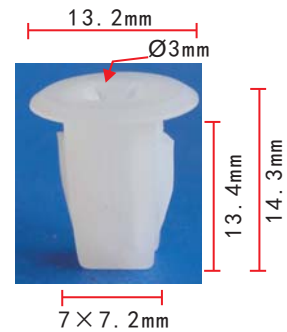

C383

Nylon White
Hood Seal To Cowl Top
Screw Grommet
#6 Screw Size Toyota 90189-05082