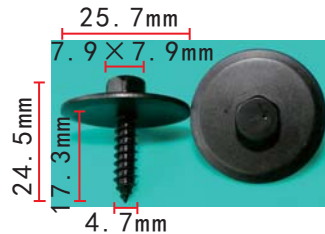

H2037

Zinc Black
Hexagon Tapping Screw
Mercedes-Benz