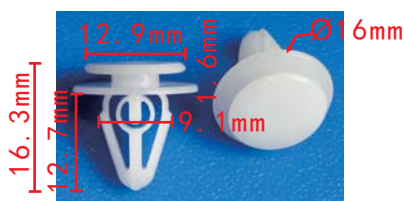

C3324
POM White
Side Skirt Sill Guard
Suzuki#0940908328