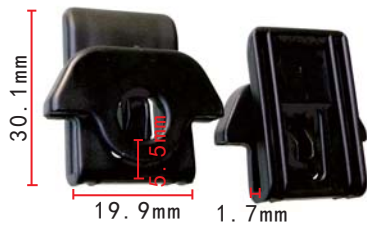

C1991
Nylon Black
Wheel Arch Fender
Fixed "U" Nut
[Nissan#63848-9Y000](#)