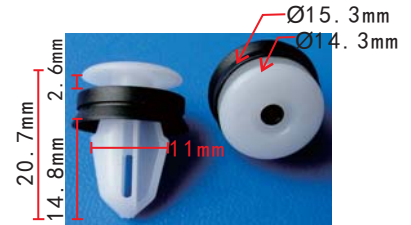

C1748
Nylon Black
Retaining Clip Jaguar XR831159

C1749
POM White
With Rubber Ring
Retaining Clip
Land Rover LR013135