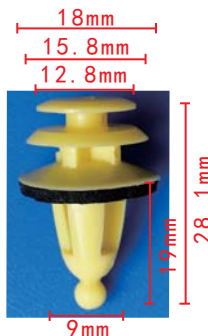

C617

POM
Yellow
Trim Panel Retainer
GM 22600612, 22651066