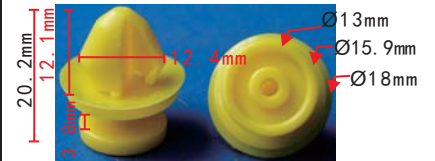

C1633L

POM Black
Front Left & Right Bumper Bracket
[Nissan Tiida](#)

C1633R

POM Black
Front Left & Right Bumper Bracket
[Nissan Tiida](#)

C1641

POM Yellow
Rocker Carpet Clamping
Bar Retainer
[Land Rover](#)
[Jaguar C2D5807](#)

C1644

POM Black
Side Sill / Basis Retainer
[Mercedes-Benz](#)

C1635

POM Green
Lower Side Sill /
Rocker Retainer
[BMW 51717066223](#)
[Nissan 76882-0M060](#)

C1638

POM White
Body Anti-Collision
Strip Retainer
[Land Rover DYCOO0122](#)

C1646

Nylon Black
Grommet
[Land Rover LR00080](#)

C1636

POM Beige
Retainer
[Audi, Mercedes-Benz](#)

C1639

Nylon Black
Retaining Nut
[Toyota 90189-06060](#)

C1647

POM Blue
Trunk lining Retainer
[Land Rover LR027255, Jaguar](#)