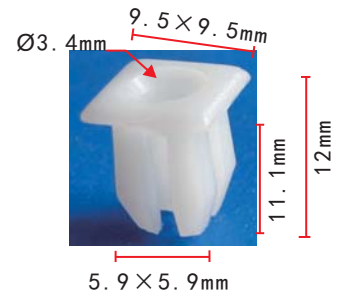

C106
Nylon White #8 Screw Size