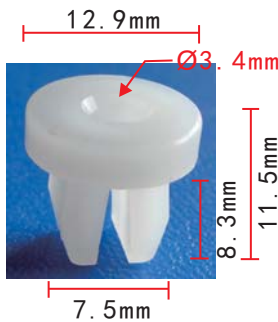

C313

Nylon White
License Plate Nut
#10 Screw Size GM 3783006