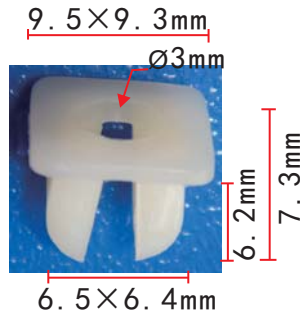

C25
Nylon Beige
#8 Screw Size