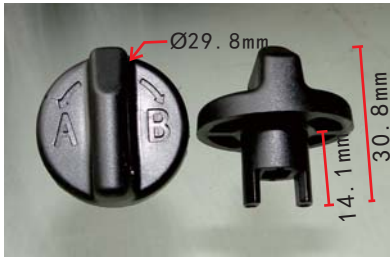

**C1732**

POM White  
Rocker Panel Protective Panel /  
Scuff Panel Retaining Clip  
[Honda 91514-SAA-003](#)

**C1778**

POM White  
Dashboard Clips

**C1779**  
Nylon Black

**C1739**  
POM Black  
Bumper / Fender / Luggage  
Trim Panel Retaining Clip  
[Hyundai 86590-3S00](#)