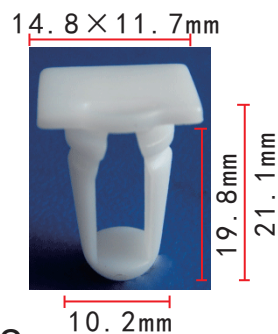

C522
Nylon White
Carpet Retainer