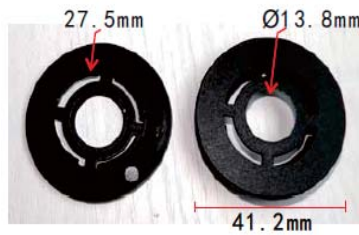

C1817
Nylon Black
Carpet / Floor Mat Retainer
[VW 3C0-864-523-9B9](#)