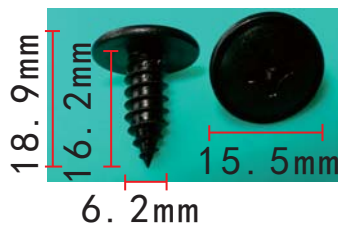

H2077

Zinc Black
Cross Recessed Round
Head Tapping Screw