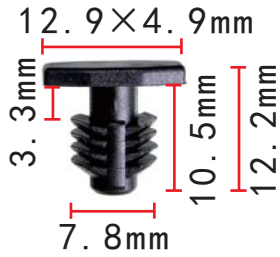

C3046
Nylon Black
Front Cover Sealing Strip
Retaining Clip
[Hyundai#86438-1R00](#)