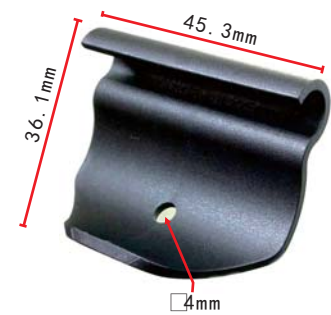

**C3298**  
Nylon White+Beige White  
Air Conduit  
MBZ#07147378241

**C3355**  
Nylon Black

**C3328**  
Nylon Black  
Rear Bumper/Body Side Fender  
MBZ#A0009914140

**C3311**  
POM White  
Engine Cabin Front  
Enclosure Grille  
Fiat#71747674