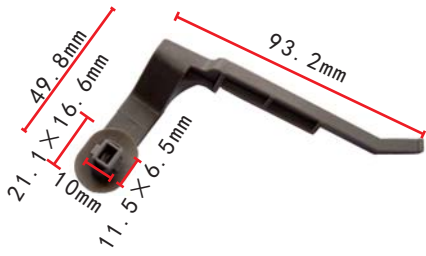

C1047
Nylon White
Cable Strap
Toyota Hiace