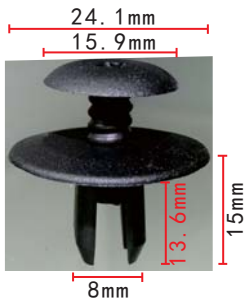

C906
Nylon Black
Push-Type Retainer [VW & Audi](#)