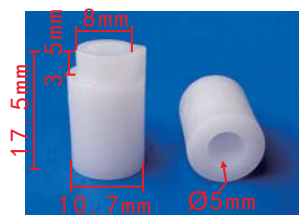

C3045

POM White
Seat Back Fixed Shaft Sleeve
Cylinder Clip