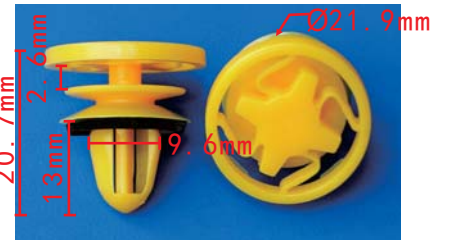

C3287

POM Yellow