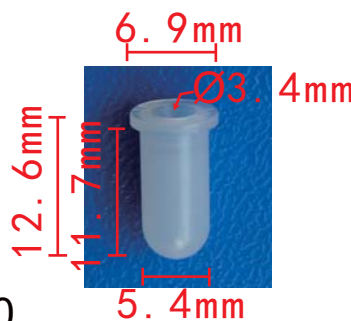

C3260

Nylon Original
Tailgate Star Clip
BMW#51-14-8-209-932