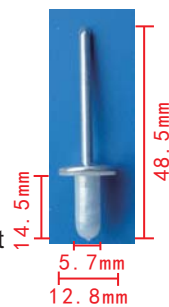

H2009
Zinc Black
Bumper Screw
Toyota 90159-60498

H2010
Valve Aluminum Rivet
With Plastic Cap
Toyota 90269-06013