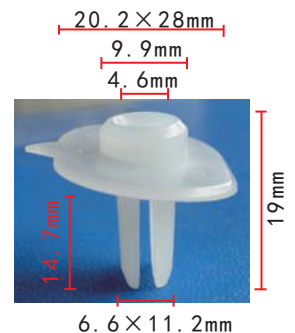

C222
Nylon White
Bumper Grommet