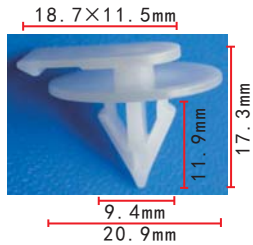

C1338
Nylon Black Retainer

C1339
POM White
Lower Side Sill Retainer
BMW Mini Cooper 07137073915