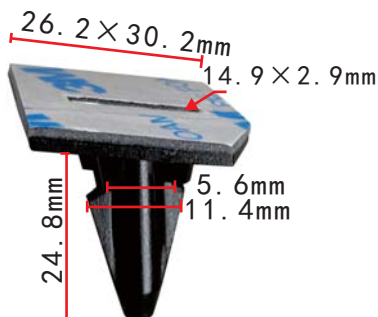

C1038

POM Black
Rear Windshield Retainer
Adhesive Backed
Top Left
Toyota Hiace