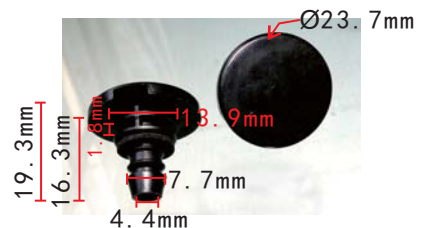

C1878
POM Black