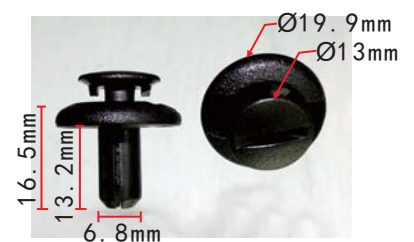

C1918
POM Black
Air Filter/Cowl Hood Clip
RENAULT#7703081184