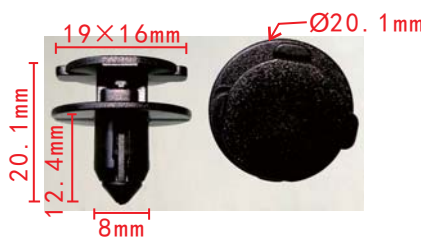

C1723
POM Black
Push-Type Retainer