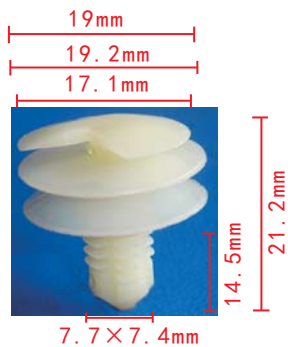

C2
Nylon Black
Radiator Apron
Panel Retainer
[GM 1977-On 1619321](#)

C12
Nylon Beige
Door Trim Panel & Roof Liner
Retainer
GM 1971-78
3065575, 2064891, 9818648, 9883583