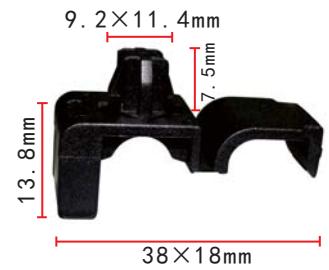

C1312
Nylon Black
Routing Clip