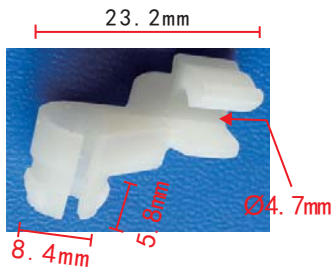

C349
Nylon White
Door Lock Rod Clip-Right