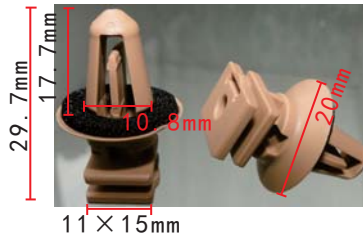

C1591
Nylon Coffee
Rocker Inner Trim Panel
Retainer [BMW 51477117532](#)