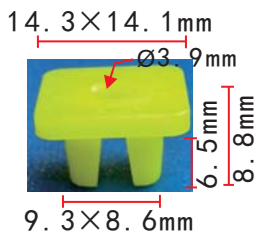

**C1228**  
 Nylon Yellow  
 Body Retainer

**C1232**  
 Nylon Black / White  
 Retainer

**C1237**  
 Nylon Black/Original  
 Retainer

**C1238**  
Nylon Black  
Retainer **European Car**

**C1242**  
Nylon  
Original  
Plastic  
Blind Rivet  
**European Car**