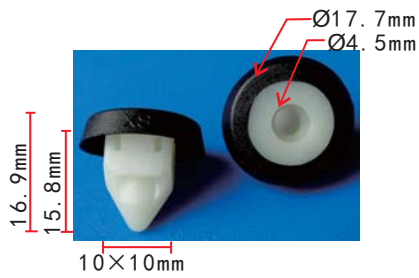

C1642
Nylon Beige With
Black Rubber Ring
Retaining Clip
VW/Audi N10621301