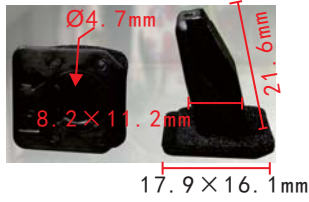

C1601
Nylon Black
Retainer [Land Rover](#)

C1610
Nylon Black
Rear Bumper Left
Side Retainer
Toyota Lexus 52197-22020