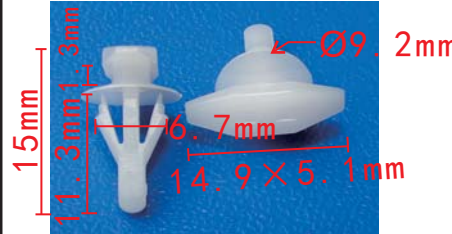

C1799
POM White
Door Weather Strip
Retaining Clip