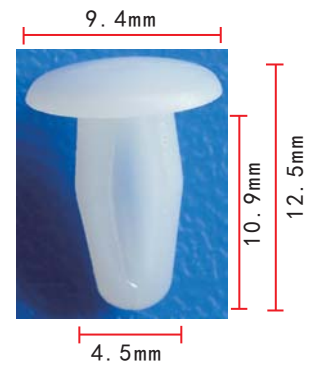

C210

Nylon White
Door Flange
Weatherstrip Retainer
Ford C1A-6220807-A