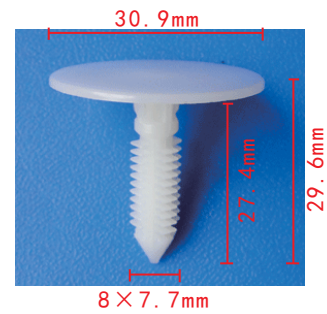

C420
Nylon Beige
Door Panel Retainer
American Motors 4005250