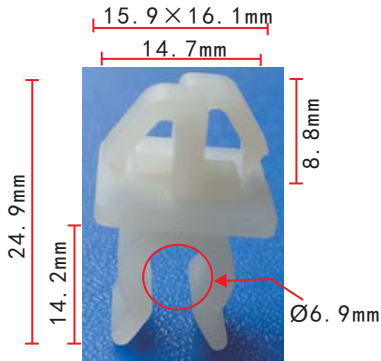

**C810**  
 POM White  
 Door Belt Moulding Clip  
[Honda 90601-SH3-014](#)

**C813**  
 POM Red  
 Scuff Plate Retainer  
[Toyota 90467-11111](#)

**C816**  
 Nylon White  
 Weatherstrip Retainer  
 Fits Into 5mm Hole  
[Honda 73862-672-0030](#)