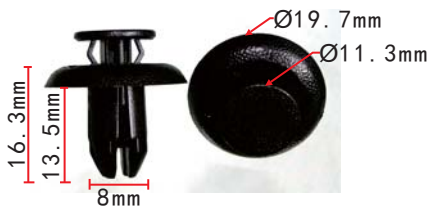

C1933
POM Black
Fender/Rear Bumper Clip
[MAZDA#B45A-56-146A](#)
[Toyota#90118-WB048](#)