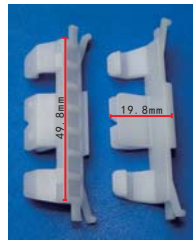

C3065

POM White
Front Windshield Trim Panel Clip
Hyundai#86143-3S000