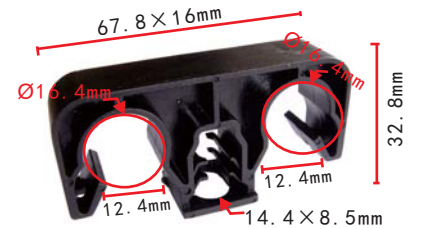

C1017
POM Black
Routing Clip
Toyota Hiace

C1024
POM Black
Routing Clip
Toyota Hiace