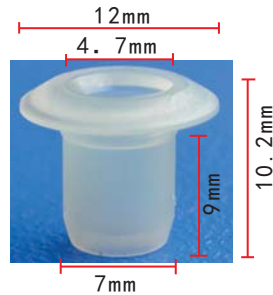

C1217
Nylon Light Yellow
Marker Grommet