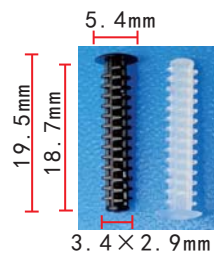

**C1228**  
 Nylon Yellow  
 Body Retainer

**C1232**  
 Nylon Black / White  
 Retainer

**C1237**  
 Nylon Black/Original  
 Retainer

**C1238**  
Nylon Black  
Retainer **European Car**

**C1242**  
Nylon  
Original  
Plastic  
Blind Rivet  
**European Car**