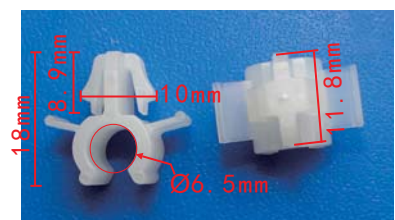

C3032

Nylon Original
Pipe Retaining Clip