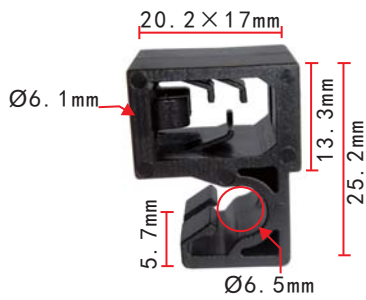

C1009
POM Black
Routing Clip
Toyota Hiace