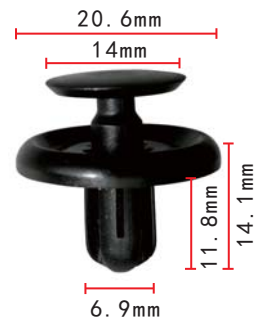

**C891**  
Nylon Light Green  
Trim Panel Retainer

**C884**  
Nylon  
Black  
Routing Clip

**C892**  
Nylon Black Retainer

**C885**  
Nylon Black  
Push-Type Retainer

**C888**  
POM Black  
Push-Type Retainer  
Nissan 11296-AG000