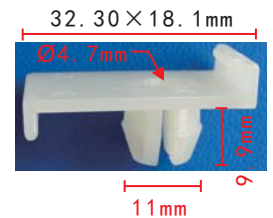

C294
Nylon Bluish White
Door Glass Screw Grommet
#12 Screw Size