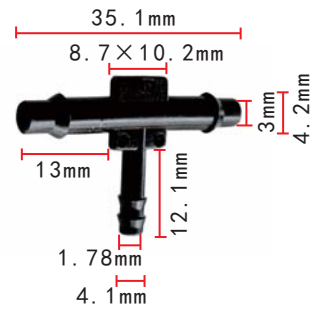

C444
Nylon Black
Tee Connector
GM 14031114