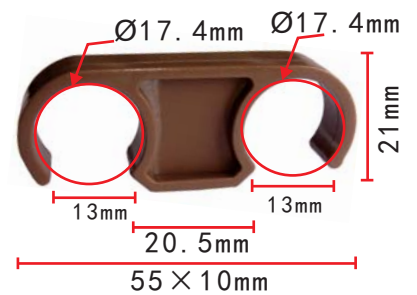

**C1021**  
 Nylon Black  
 Hood Insulation Retainer  
 Chrysler 4878883AA

**C1024**  
 POM Black  
 Routing Clip  
 Toyota Hiace

**C1019**  
 POM Black  
 Routing Clip  
 Toyota Hiace

**C1022**  
 POM Mauve & White  
 Trim Panel Retainer  
 Nissan