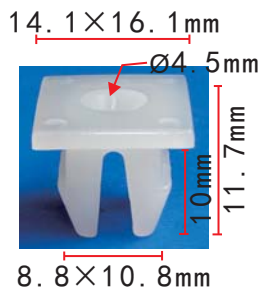

C1340
Nylon White
Nylon Nut #12 Screw Size
Toyota 90189-06193 2002-On