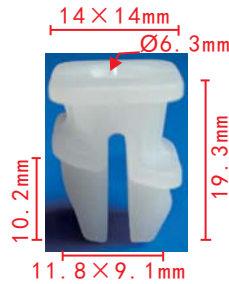

C1529
Nylon White
Screw Seat Nissan 01281-00431