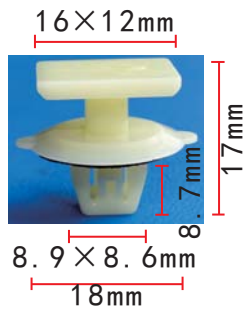

**C1306**  
POM White  
Regulator Clip BMW E32/34/36

**C1310**  
Nylon Black  
Push-Type Retainer Ford

**C1314**  
Nylon Black  
Bumper Cover Retainer GM

**C1315**  
 POM Red  
 Rocker Panel Retainer  
[Kia 87756-3E500](#)