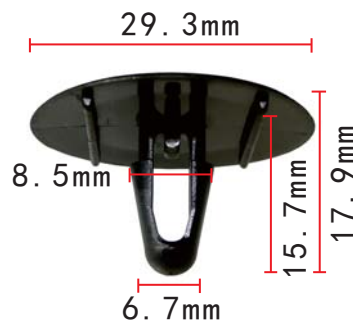

C619
Nylon Black
Hood Insulation Retainer
Toyota Tacoma 1995-On
90467-09004, 90467-09004-01