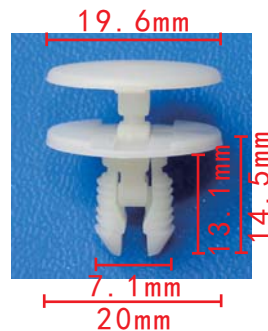

C3278
Nylon Beige
Renault#908B86823R