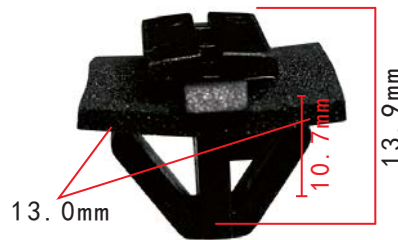

C1148
POM Yellow
Fender Rocker Moulding
Nylon Nut with Sealer
Hyundai