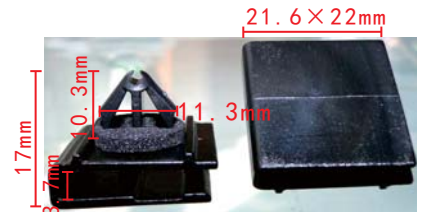

C1672
Nylon Black
Engine Routing Clip

C1724
POM Black
Front Bumper
Retaining Clip
Hyundai Azera 86157-37000