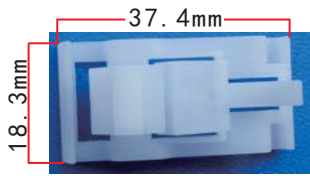

C1148
POM Yellow
Fender Rocker Moulding
Nylon Nut with Sealer
Hyundai