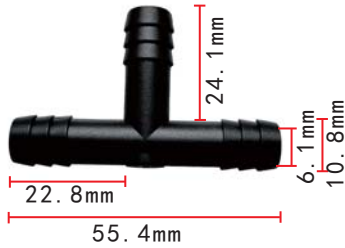

C417
Nylon Black
Tubing & Hose
Tee Connector
Barbed On All Ends