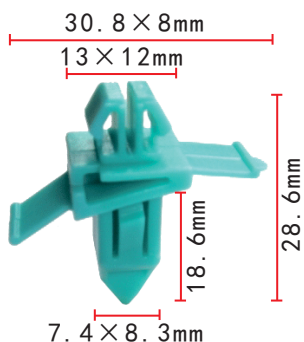

C1091
POM Green
Retainer
Toyota 75491-60011