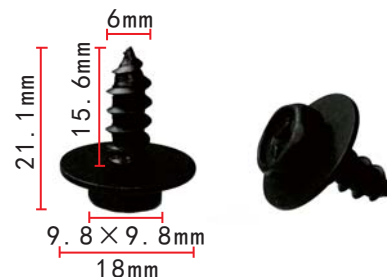

H2067

Zinc Black
Hexagon Tapping Screw