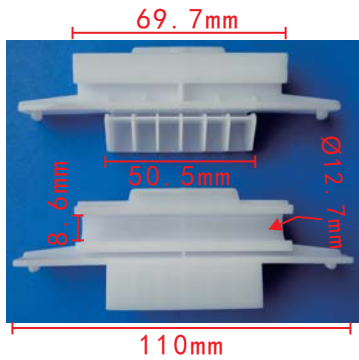

C1492
POM White
Bumper Retainer
Toyota Lexus
Toyota Estima MCV40 2000-2003 On