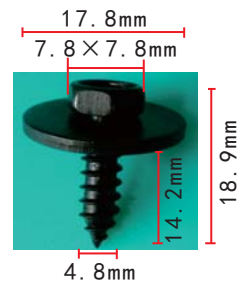

H2038

Zinc Black
Hexagon Tapping Screw
Mercedes-Benz