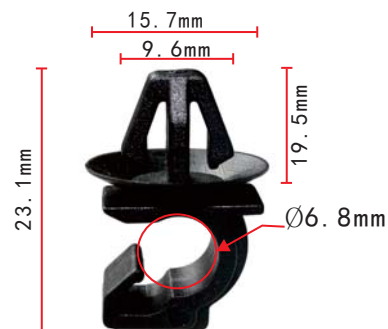

C1162
Nylon Black
Pipe Moulding Clip