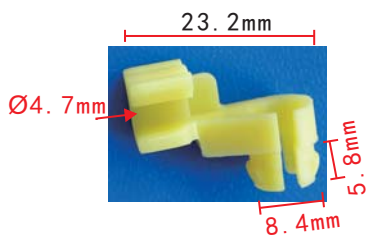

C350
Nylon Yellow
Door Lock Rod Clip-Left