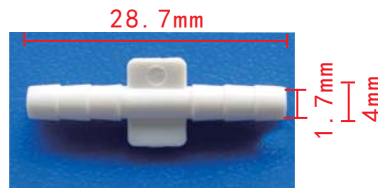

C446
Nylon White
Connector
GM 14047034 Ford 383000
Chrysler 4095145