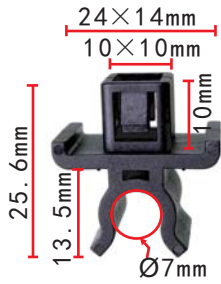

C3199
Nylon Black
Hood Prop Rod Clip