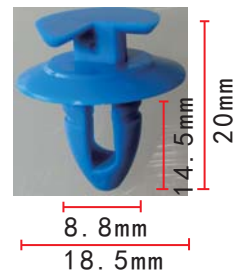

**C1272**  
Nylon Black  
Front Bumper Retainer  
Nissan 63848-40Y00

**C1276**  
Nylon Original  
Door Trim Panel Retainer

**C1269**  
POM Black  
Front Fender Grommet

**C1273**  
Nylon Black  
Bumper Chrysler