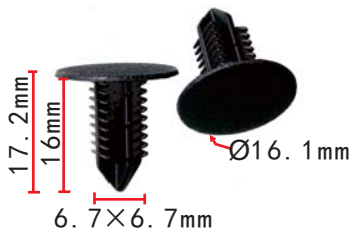

C3160
Nylon Black
Front Mud Guard Retaining Clip
[Toyota#90467-07208](#)