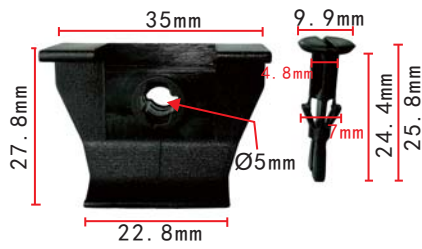

C898
Nylon Black
Fender & Wheel Arch Clip Reiz