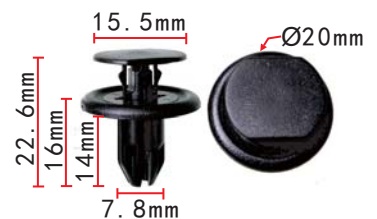

C1981
POM Black
Radiator Grille/
Air Filter Retaining Clip
[Mazda#BGV4-56-145](#)