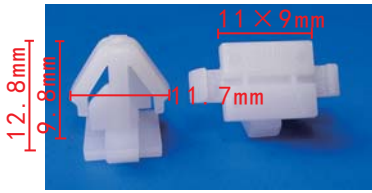

**C1945**  
 POM Black  
 Front Cowl Grille Retaining Clip  
 Nissan#66820-AX020,  
 66820-2DV0A

**C1944**  
 Nylon Black  
 Front Bumper Cover  
 Retaining Clip  
 Nissan#01553-0170U

**C1963**  
 POM Original  
 Rear Bumper Trim Clip  
 Hyundai#92552-36000