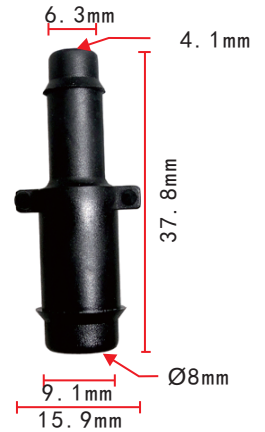

C870
Nylon Green
Elbow
Ford 387074

C871
Nylon Black
Connector
Ford E0VE-9K319A