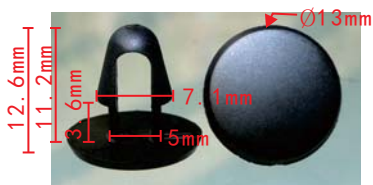

C146
Nylon Black
Retaining Clip
Toyota 90467-08004, 90467-08011
GM 94842841, 94849113