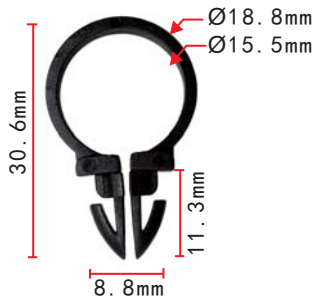

C884
Nylon
Black
Routing Clip