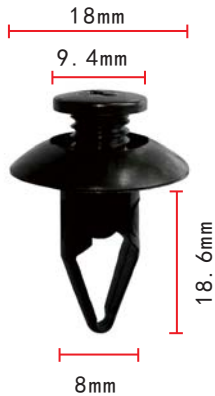

C341

Nylon Black
Bumper Cover Push-Type Retainer
Ford Escape 2002-01
W706713-S300, Mazda NA01-56-145