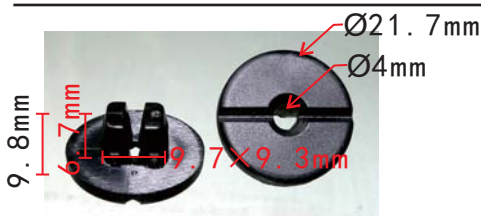

Nylon Black  
Bumper Rivet  
BMW 51111964186

**C1841**

POM Black  
Front & Rear Bumper /  
Radiator Retaining Clip  
GM 11518201

**C1847**

POM Black  
Tube Holder  
OPEL 1180216, GM 90246867

**C1855**

Nylon Black  
Grille Grill-Seal Fastener  
TOYOTA 5314560030