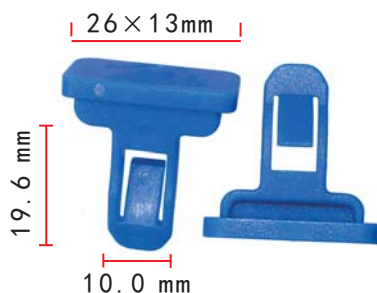

C1166
POM White
Retaining Clip
[Honda 90602-SFA-004](#)

C1167
POM Blue
Body Fender & Bumper
Retaining Clip
[Toyota 75392-35200, 75392-04010](#)
[Toyota Camry, FJ, RAV 4 & Tacoma 2005-On](#)