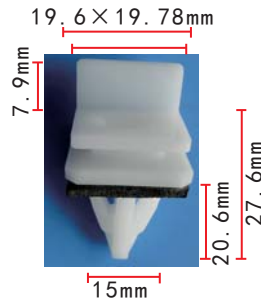

C289
POM White
Moulding Clip