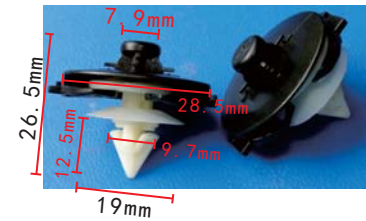

**C1579**  
 POM White  
 Trim Panel Retainer  
 European Car

**C1583**  
 Nylon Black &  
 POM Beige Retainer

**C1576**  
 POM Black  
 Seat Trim Panel Retainer

**C1580**  
 Nylon Black  
 Push-Type Retainer Peugeot