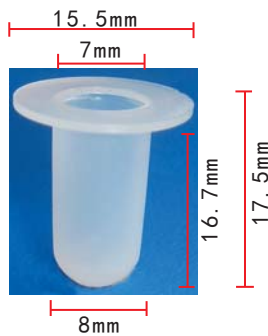

C23

Nylon Original
Barrel Nut For 7mm Stud
BMW 51311802258
5131-1-802-258