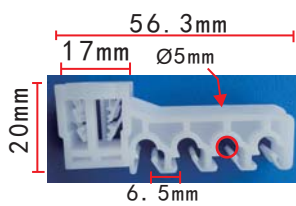

C1204
POM White
Routing Clip
Toyota Alphaard