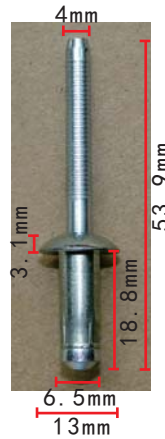

H2280

Silver Iron Hippocampal Nail
Automotive Chassis
[BAIC](#)