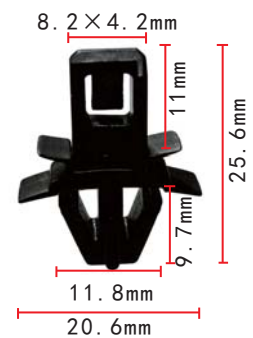

C647

POM Black
Radiator Grille Retainer
Toyota 90904-67021