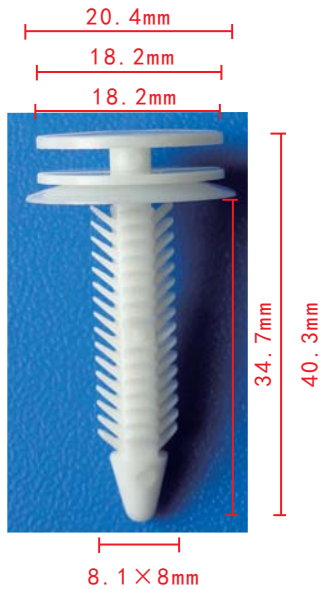

C687
Nylon White
Door Trim Panel Retainer
GM 1997-On
10421018