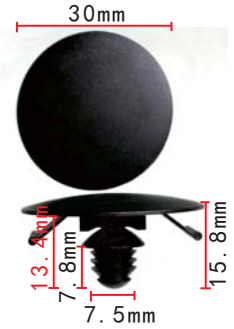

C3003
Nylon Black
Renault#7703077458