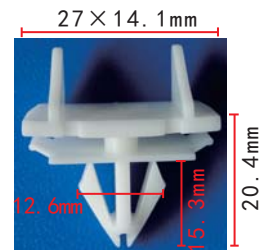

C1489
POM White
Rocker Panel Retainer