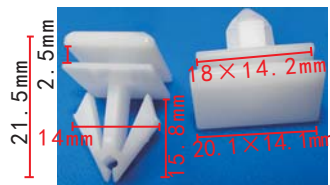

C1604
POM White
Rocker Panel Retainer