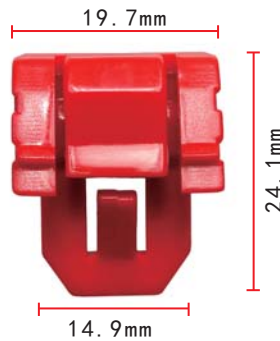

C640
POM White
Belt Moulding Clip
Honda 91527-SM4-003
91527-SZ3-003, 91561-S84-A01
Accord & Odyssey 1990-On