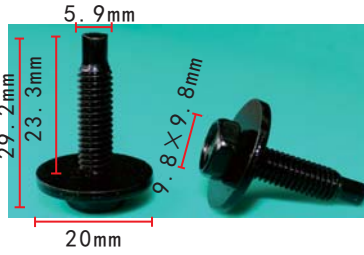

**H2103**  
Zinc Black  
Screw

**H2107**  
Zinc Color  
Screw

**H2100**  
Zinc Color  
U-Type Nut

**H2104**  
Zinc Color  
Screw

**H2108**  
Zinc Black  
Screw

**H2101**  
Zinc Color  
U-Type Iron Clip

**H2105**  
Zinc Color  
Screw