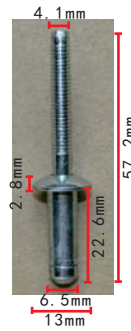

H2281

Silver Iron Hippocampal Nail
Automotive Chassis
[BAIC](#)