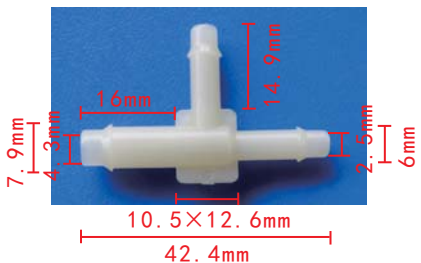

C440
Nylon Green
Tubing & Hose Tee Connector
GM 1617333, 10003294, 6466355
Ford 388034, 12920
Chrysler 4167810