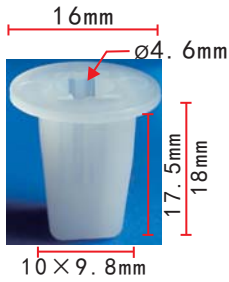

**C1465**  
Nylon Original  
Screw Seat  
Honda 91637-SE3-003

**C1458**  
POM Yellow  
Trim Panel Retainer  
Toyota 90467-09215

**C1462**  
Nylon Yellow  
Toyota 76933-26010

**C1466**  
Nylon Original  
Retainer  
Nissan 76848-50C00