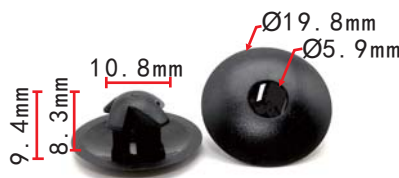

**C3209**  
POM Grey  
Trim Panel Retaining Clip

**C3177**  
POM White  
Door Window Frame Apron  
Retaining Clip  
VW#1K0-839-723

**C3183**  
Nylon Primary  
Tail Gate/Trunk Trim Panel  
Retainer

**C3194**  
POM Black  
Door Trim/Hood Weatherstrip  
Retainer  
VW#WHT-004-994