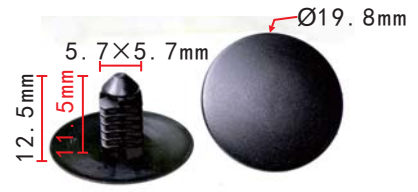

C1978
Nylon Black
Engine Cover Heat Shield Clip
[Mazda#TD11-56-694](#)