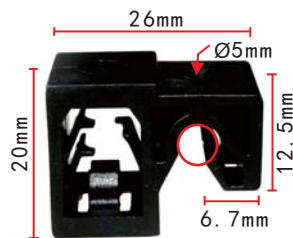

C1207
POM Black
Routing Clip
Toyota Alphaard