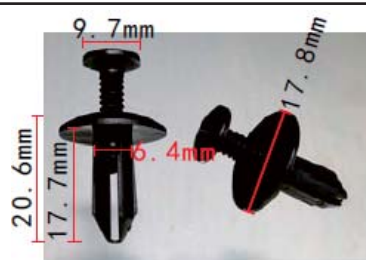

C1804
Nylon Black
Splash Shield Reatiner
[Ford W706092-S300](#)