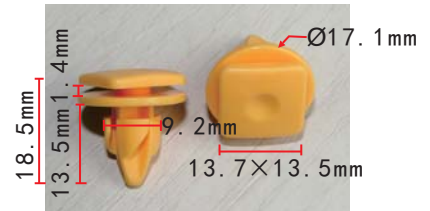

C3033
POM Yellow
Retaining Clip