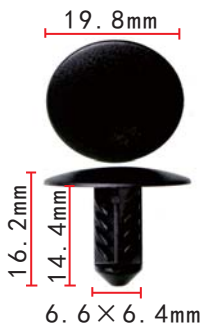

C3058

Nylon Black
Renault#7703077117
Nissan#01553-00QAC