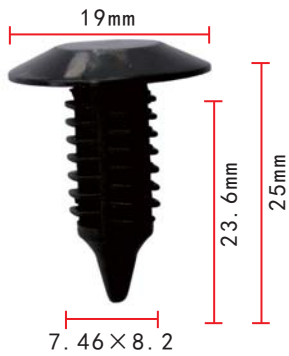

C528
Nylon Black
Splash Shield & Wheel
Well Cover Retainer
1988-On
Hood Seal Retainer
GM 1989-On
GM 22547243
Chrysler 6501916

C410
Nylon Black
Radiator Grille Retainer
Chrysler 2998430

C301
Nylon Black
Trim Panel Retainer
[GM 21094146](#); [Chrysler 6501301](#)