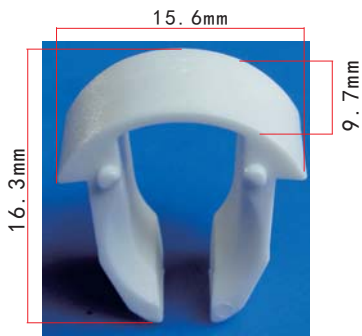

**C1111**  
Nylon Black Retainer

**C1104**  
Nylon Grey  
Retainer

**C1105**  
POM White  
Snap Fastener  
Head Diameter: 21.6mm

**C1108**  
Nylon Black  
Cowl Water Pipe  
Retaining Clip  
Fawkes

**C1112**  
Nylon Black Retainer