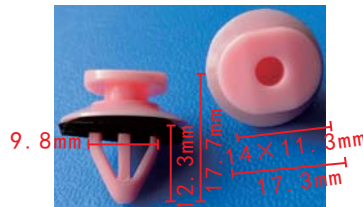

C1461
POM Pink
Door Trim Panel Retainer
Subaru 909130008