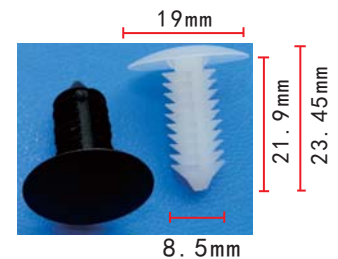

**C1228**  
 Nylon Yellow  
 Body Retainer

**C1232**  
 Nylon Black / White  
 Retainer

**C1237**  
 Nylon Black/Original  
 Retainer

**C1238**  
Nylon Black  
Retainer **European Car**

**C1242**  
Nylon  
Original  
Plastic  
Blind Rivet  
**European Car**