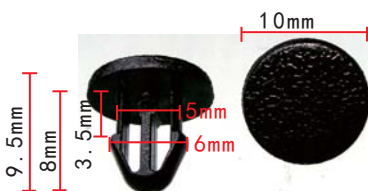

C1715
POM Black
Engine Cover Weatherstrip
Retaining Clip
Honda 91520-SCC-003 Civic