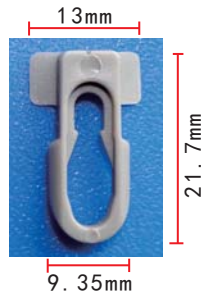

C331
Nylon Grey
Door Moulding Clip