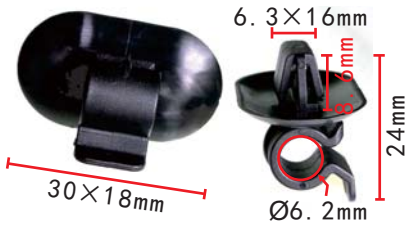

C3069
Nylon Black
Engine Cover Poles Base Clip
[Peugeot#792834](#)