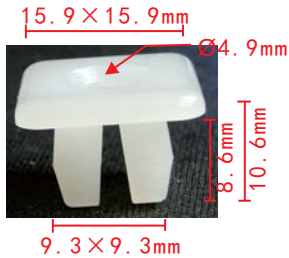

C1562
Nylon Original
License Nut
#14 Screw Size [GM](#)