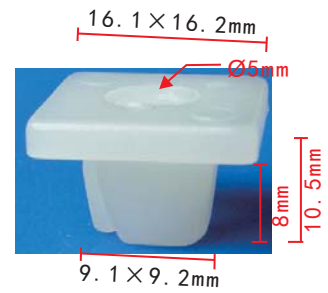

**C862**  
Nylon Original  
#14 Screw Size (M6.3)  
Honda 90666-SD9-000  
CR-V 1997-On

**C857**  
POM White  
Door Moulding Clip  
Honda 90679-692-0030

**C860**  
Nylon White  
#8 Screw Size  
Toyota 90189-04019