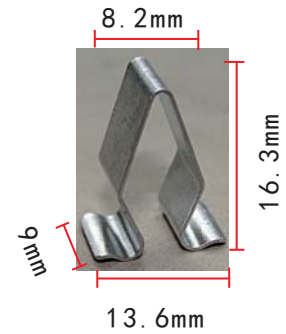

H1221
Hardware Zinc Clear
Retaining Clip