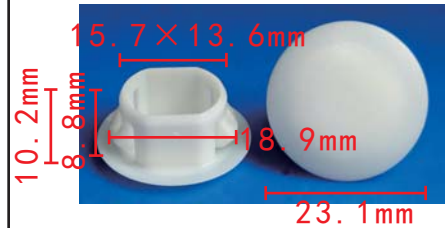

C3219

POM Milk White
Real Wheel Arch/Brow

Nissan#74816AX000