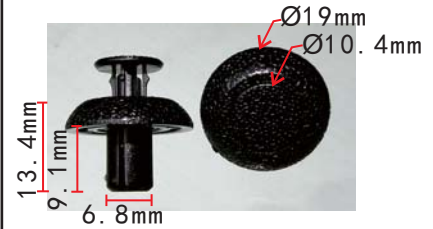

**C1838**  
Nylon Light Grey  
Car Roof / Sun Visor  
Retaining Clip  
[Chrysler TY98TL2-AA](#)

**C1839**

Nylon Grey  
Side Sill Apron  
Retaining Clip  
Ford 6G1Z-5410182-A

**C1845**

Nylon Black  
Weather-Strip Clip  
Renault 7701044547  
Peugeot 699786