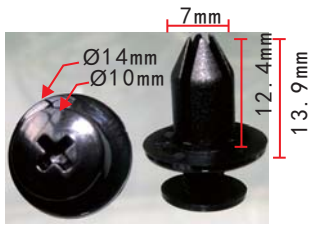

C1622
Nylon Black
Push-Type Retainer
Honda, Mazda, GM