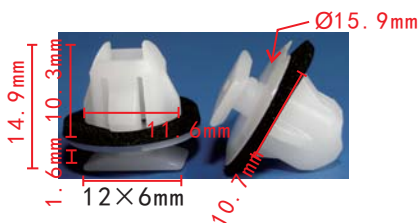

C1702
POM White
Rear Wheel Trim Retainer
Nissan 76882-JG10A