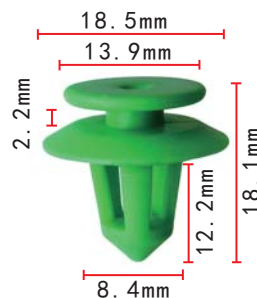

C1220
POM Green
Trim Panel Retainer