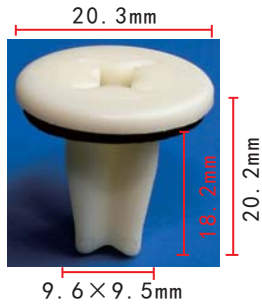

C1376
POM White
Pipe Clip [Toyota Alphard](#)

C1385
Nylon Beige
Air Conditioner Pipe
Grommet **Subaru**