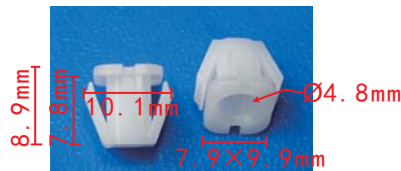

C3041

POM White
Rocker Panel Sill Fender Clip
Hyundai#87715-3V000