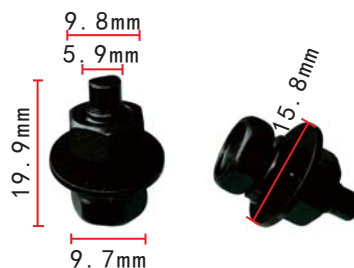

H2063

Zinc Black
Hexagon Screw