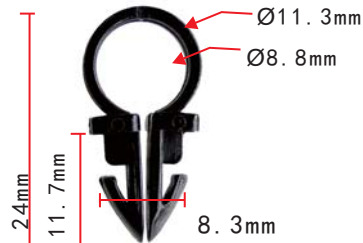

C497
Nylon Black
Routing Clips