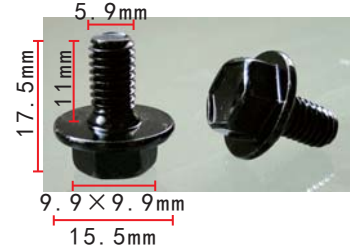

H2134
Zinc Black
Bolt
[Toyota 90105-06137](#)