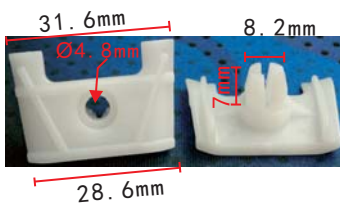

**C1288**  
 Nylon Black  
 Inner Trim Panel Retainer

**C1281**  
 Nylon Black Retainer

**C1285**  
 Nylon Black  
 Push-Type Retainer Opel

**C1289**  
 Nylon Original  
 Grommet Fiat

**C1282**  
 POM White  
 Retainer Mercedes-Benz