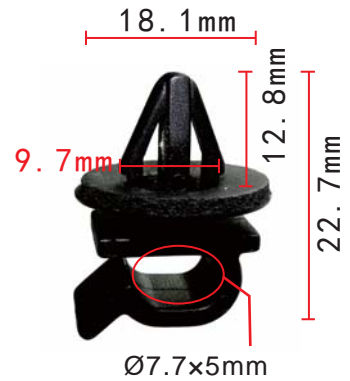

C502
Nylon Black
Hood Prop Rod Clip
Holds 6mm Prop Rod
[Honda 91547-SE0-0030](#)