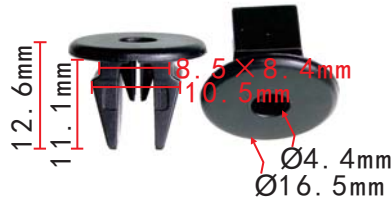

C3054
Nylon Black
Front Mud Guard Clip
Hyundai#86848-C8000