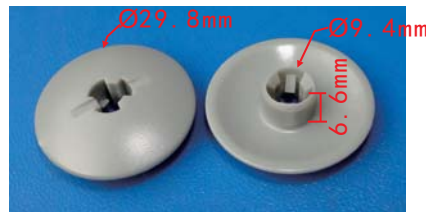

C3007

Nylon Grey
Front Filter/Baffle Retainer
[BMW#51488126849](#)