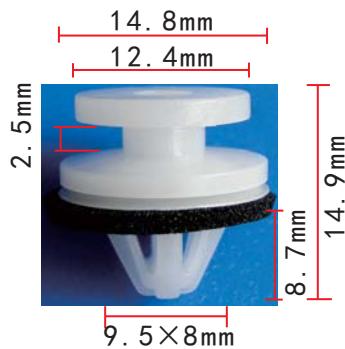

C1195
POM White
Tail Light Retainer
Mercedes-Benz