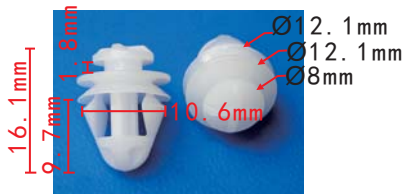

C3015

POM White
Trim Panel Retaining Clip
Renault#7701061797