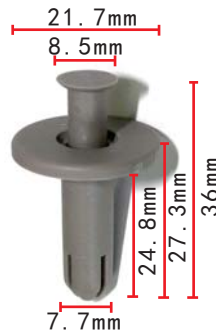

**C3066**  
 Nylon Brown  
 Front Bumper Retaining Clip  
 Mazda#FD01-68-AC3

**C3070**  
 POM Grey White  
 Fender Apron Frame Seal Clip  
 VW#4F0831719

**C3094(TF69)**  
 POM White  
 Front Bumper Retaining Clip  
 Toyota#75392-35220