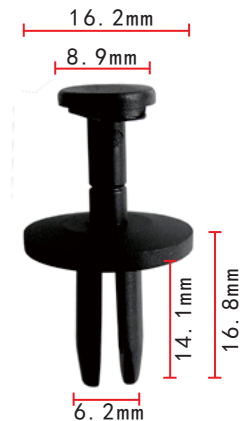

C526

Nylon Black
Push-Type Retainer
[Ford N805231S](#)