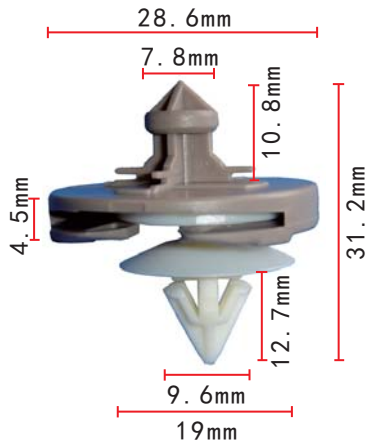

C873
POM Grey & White
Retainer
VW 1H0868243B; Audi