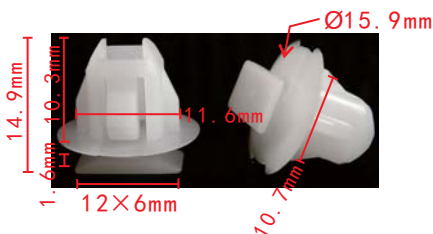

**C1672**  
 Nylon Black  
 Engine Routing Clip

**C1702**  
 POM White  
 Rear Wheel Trim Retainer  
 Nissan 76882-JG10A

**C1723**  
 POM Black  
 Push-Type Retainer

**C1724**  
 POM Black  
 Front Bumper  
 Retaining Clip  
 Hyundai Azera 86157-37000