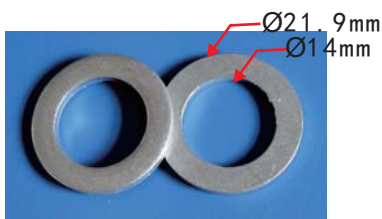

H2163

Aluminum
Gasket