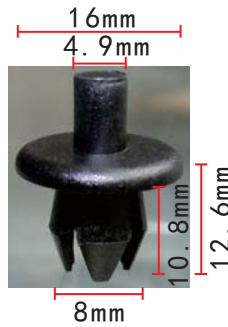

C1285
Nylon Black
Push-Type Retainer Opel