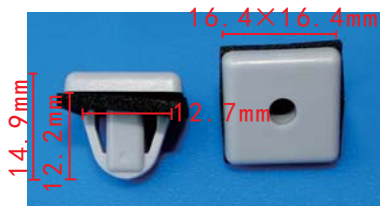

C1879
POM Grey
Rocker Panel Clip
HYUNDAI#87759-35000