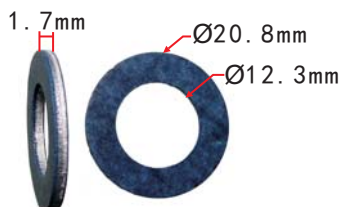

H2052
Washer
Toyota#90430-12031