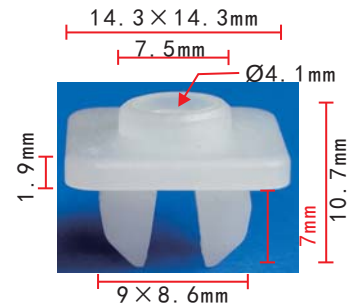

C1006
Nylon Original
Rear Door Lock
Retaining Nut Pedestal
[Toyota Hiace](#)