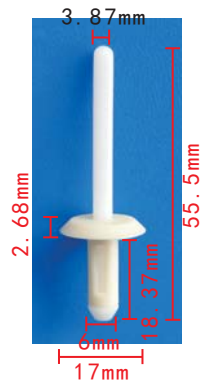

C461

Nylon
Yellow
Blind Rivet
Yellow Rivet
With White Core
Panel Range: 3.9-5.0mm
[GM 14070914](#)