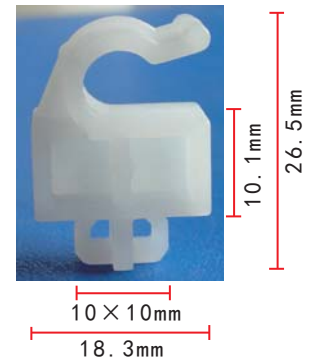

C231
Nylon White
Hood Prop Rod Clip
Holds 8mm Prop Rod
[Honda 90677-671-0031](#)