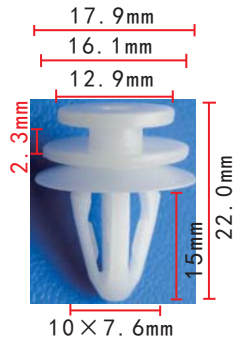

**C1182**  
Nylon Black  
Trunk Routing Clip  
VW

**C1183**  
Nylon Black  
Vacuum Valve Cap  
Retainer  
Nissan

**C1184**  
Nylon Black  
Grommet

**C1185**  
Nylon Black  
Grommet

**C1186**  
POM Blue  
Door Trim Retainer