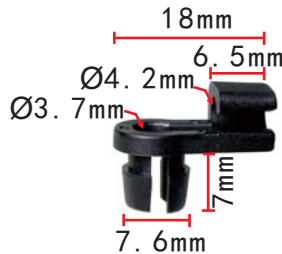

C3210
Nylon Black
Door Lock Rod Clip