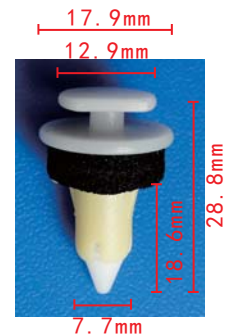

**C425**

Nylon Black  
Grille Retainer  
Chrysler 1978-On 6031383

**C39**

Nylon  
Black  
Bumper Fascia Retainer  
GM 1987-On 14103461

**C43**

Nylon Black  
Exterior Body Retainer  
GM 1984-On 20452072, 20590899