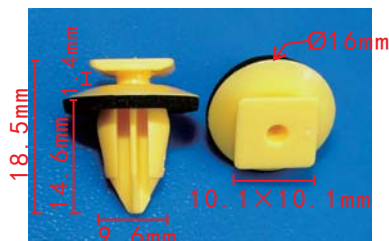

**C1932**  
 Nylon Black  
 Connector

**C1892**  
 Nylon Black  
 Seat Back/Floor Mat  
 Retaining Clip  
 VW#N90911301

**C1902**  
 Nylon Black/POM Original  
 Windshield Clip

**C1910**  
 POM Blue  
 Rocker Panel/Wheel Flare  
 Retaining Clip  
 MITSUBISHI#MU000977