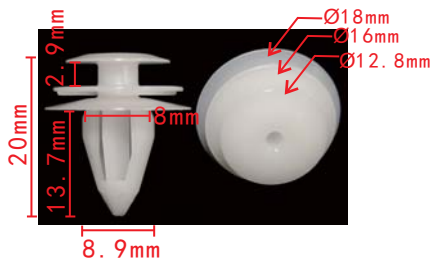

C1700
POM White
Trim Panel Retaining Clip
Nissan 01553-09791