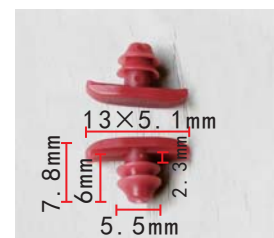

C3020
Nylon Rose Red
Front Door Sealing Strip Clip
[Hyundai#82133-37000](#)