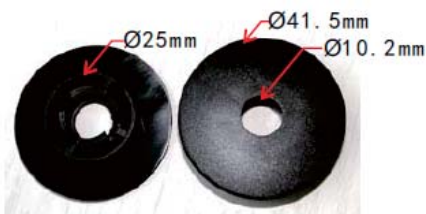

C1816
Nylon Black
Carpet / Floor Mat Retainer
[VW 3C0-864-521-9B9](#)