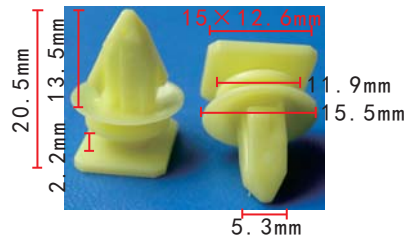

**C1615**  
POM White  
Retainer Toyota

**C1619**  
Nylon White

**C1612**  
POM White  
Glass Retainer BMW

**C1616**  
POM Yellow  
Trunk Rack Trim Retainer  
Toyota 90467-09198

**C1620**  
Nylon Black  
Glass Retainer GM