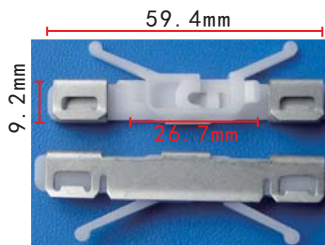

C1612
POM White
Glass Retainer BMW