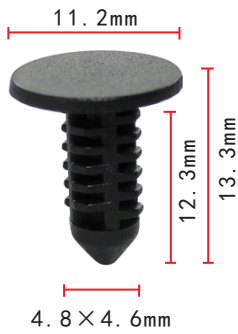

C206
Nylon Black
Fascia Retainer
Ford N803170-S