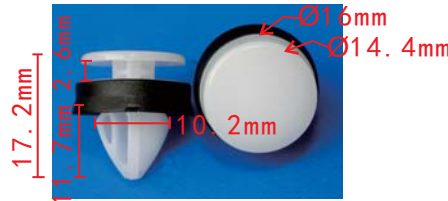

C1859
POM White
Fender Moulding Clip
FORD W716507S300