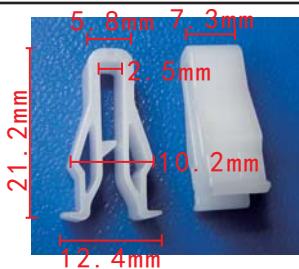

**C1836**  
POM White  
Navigation System Retaining Clip  
Hyundai

**C1789**  
POM White  
Door Strip Retaining Clip  
FIAT 7078732

**C1790**  
Nylon Black  
Engine Compartment Apron / Venting Grille Port Retainer  
BMW 51-16-8-197-908