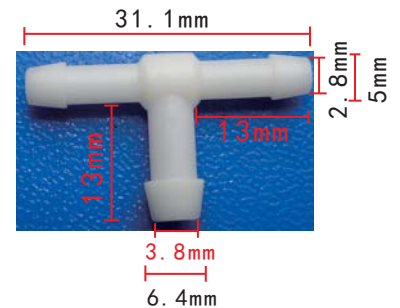

C1198
Nylon White
Tee Connector