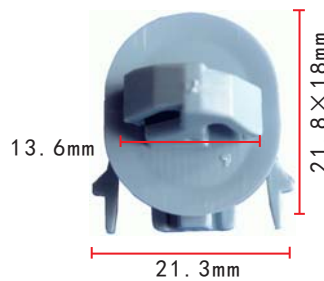

C983
Nylon Light Blue
Rocker Panel Moulding Clip
Nissan Loulan, Murano 2003-On