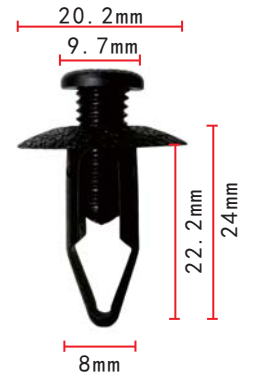

C573
Nylon Black
Front Bumper Fascia
Push-Type Retainer
Mitsubishi; Nissan; Mazda