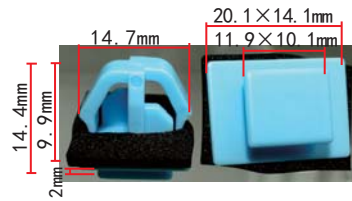

C1698
POM Blue
Door Side Rocker Panel Retainer
Hyundai Santafe 87756-1F000