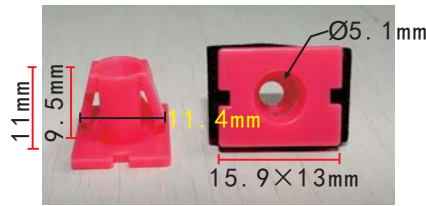

C1964
POM Red
Rocker Panel Sill Fender Clip
[Hyundai#87756-2J000](#)