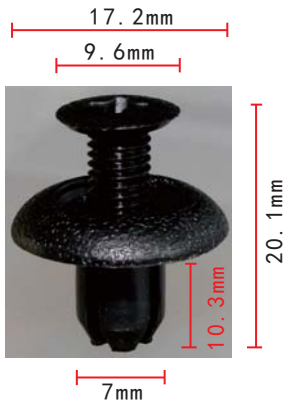

C395

Nylon Black
Bumper Retainer