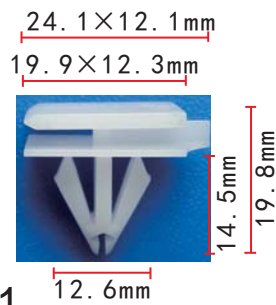

C1271
POM White
Rocker Panel Retaining Clip
GM 10323057