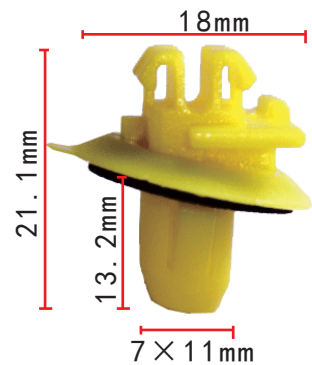

C1087
POM White
Retainer

C1088
POM Yellow
Retainer
[Toyota](#)