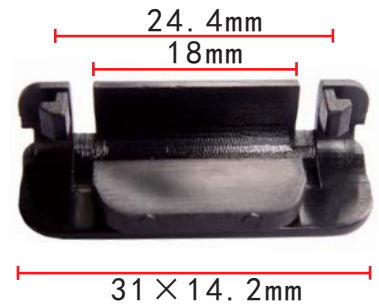

C1033
Nylon Original
Routing Clip
Toyota Hiace