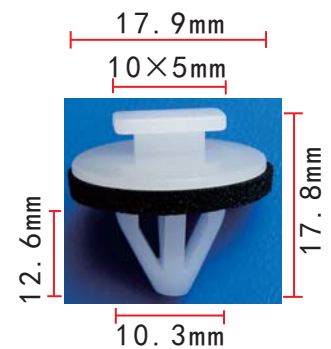

**C1199**  
POM White  
Door Moulding Clip

**C1193**  
Nylon Black  
Connector With Clip

**C1197**  
Nylon Black  
Connector

**C1200**  
POM White  
Door Moulding Clip

**C1194**  
Nylon Black  
Connector With Clip