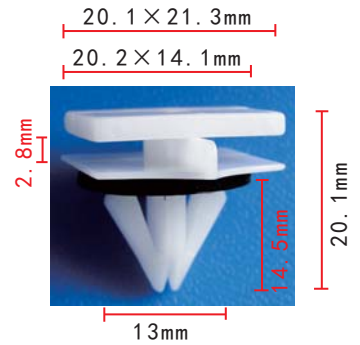

**C336**  
POM White  
Rocker Panel Moulding Clip  
GM 10443956  
Chevrolet Impala, Lumina, Monte Carlo and C & K Trucks 2000-On

**C342**  
POM White  
Rocker Panel Moulding Clip  
GM 11518357

**C673**  
POM Grey  
Rocker Panel Moulding Clip  
GM 25693852