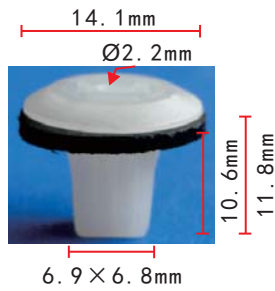

**C32**  
 Nylon White  
 #10 Screw Size

**C130**  
 Nylon White  
 #14 Screw Size (6.3mm)

**C24**  
Nylon White  
#6 Screw Size

**C483**  
Nylon White  
Screw Grommet #6 Screw Size

**C74**  
Nylon Beige  
Center Pillar  
#4 Screw Size