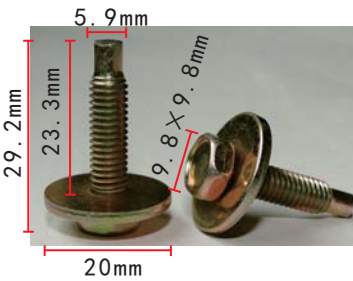

**H2103**  
Zinc Black  
Screw

**H2107**  
Zinc Color  
Screw

**H2100**  
Zinc Color  
U-Type Nut

**H2104**  
Zinc Color  
Screw

**H2108**  
Zinc Black  
Screw

**H2101**  
Zinc Color  
U-Type Iron Clip

**H2105**  
Zinc Color  
Screw