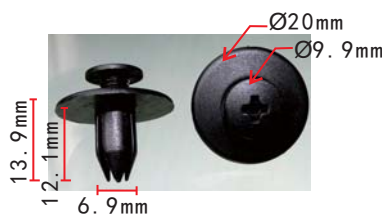

C1721
Nylon Black
Mud Guard / Fender
Retaining Clip
Subaru 59122-AC030