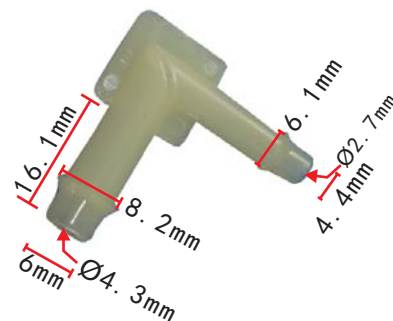

C1086
Nylon Green
Elbow
[GM](#)