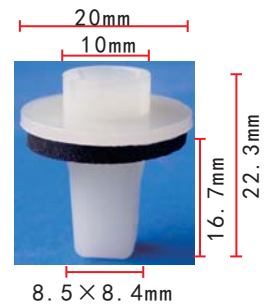

C1384
Nylon Original
Grommet [Nissan](#)