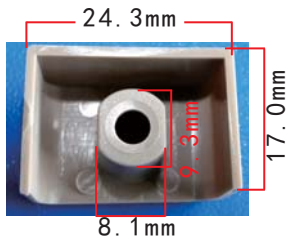

**H1118**  
Hardware Zinc Clear  
Iron Sheet

**C1121**  
Nylon White  
Trim Panel Retainer Fiat

**C1122**  
Nylon Black  
Plastic Screw Nut **Opel**

**C1127**  
POM White Retainer

**C1132**  
Nylon Black  
Engine Cover Anti Vibration Retainer