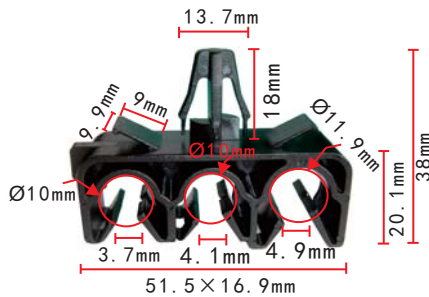

C1013
POM Black
Routing Clip
Toyota Hiace