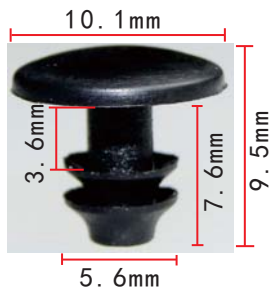

C1214
Nylon Black Retainer