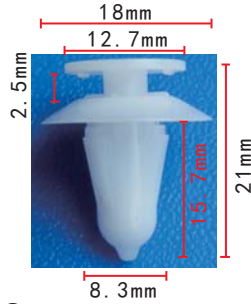

**C1277**  
POM Blue  
Trim Panel Retainer Fiat

**C1270**  
POM White  
Bumper Retainer Toyota

**C1274**  
Nylon Black  
Sealer Strip Retaining Clip

**C1278**  
Nylon Black  
Retaining Clip Nissan

**C1279**  
 POM White  
 Door Panel & Hood Retainer