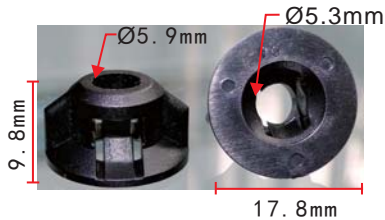

C1586
Nylon White
Grommet [BMW](#)

C1587
POM Black
Rear Mud Guard Nut
[Toyota Highlander](#)