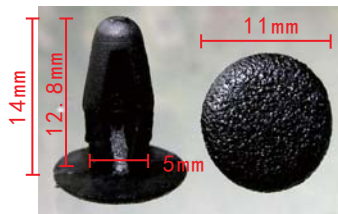

C484
Nylon Black
Retaining Clip
[Honda; Nissan](#)