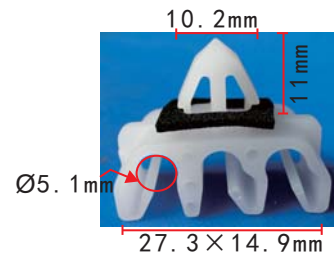

C1371
POM White
Routing Clip Toyota Alphard