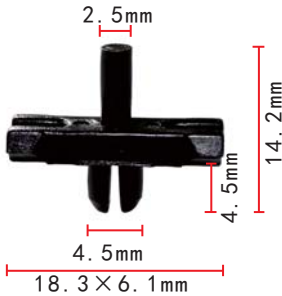

C235
POM Black
Retaining Clip