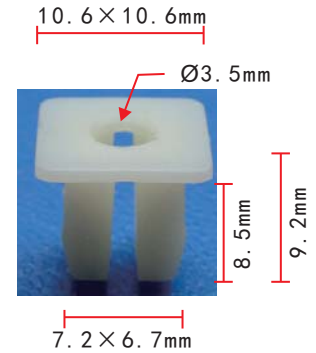

C421
Nylon Beige
License Plate Nut
#14 Screw Size Ford 380707-S

C433
Nylon Beige
Headlight Bezel Nut
#6 Screw Size
GM 1370853, Chrysler 6029501
VW 179-813-883 1982-On