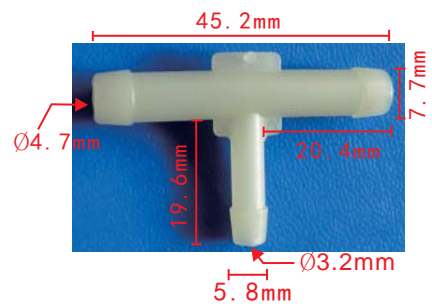

C241
Nylon Green
Tee Connector
GM 3963228