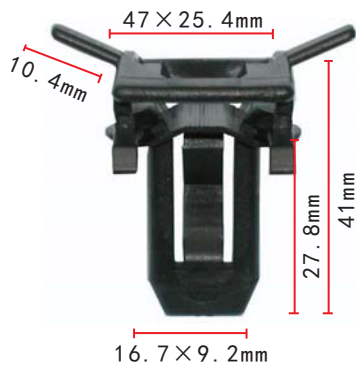

C212
POM Black
Windshield Upper Garnish
Moulding Clip [GM 20058837](#)