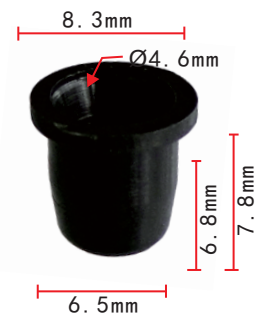

C464
Nylon Black
Tubular Type Nut