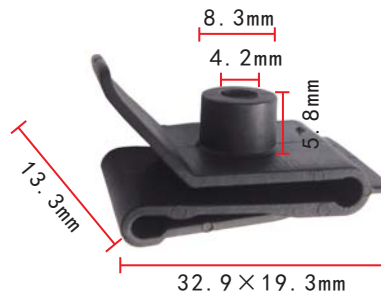

C470
Nylon Beige
Grille Attachment Grommet
#6 or #8 Screw Size
GM 14032291