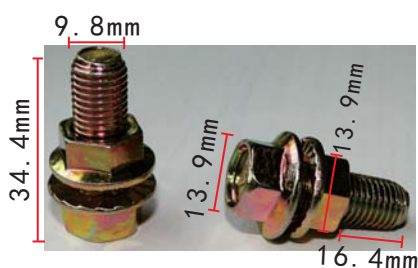

H2060

Zinc Color
Hexagon Screw