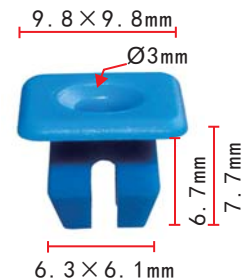

C504
Nylon Blue #8 Screw Size