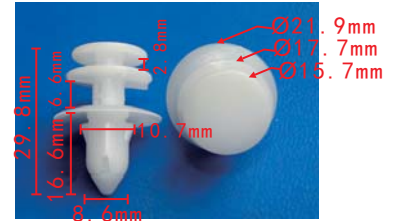

**C1946**  
 POM White  
 Front & Rear Door  
 Trim Panel Clip  
[Jeep#5023173-AA](#)

**C1931**  
 Nylon Black  
 Fits To Hole Diameter:8.2X8.2mm  
 Wheel Fender Liner Grommet  
[Honda#90682-SDA-A01](#)