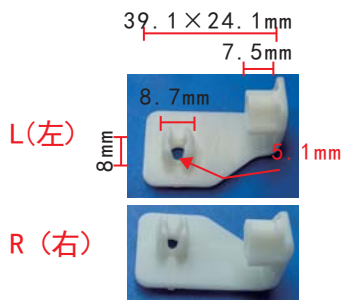

C1328L, C1328R
POM White Plastic Clip