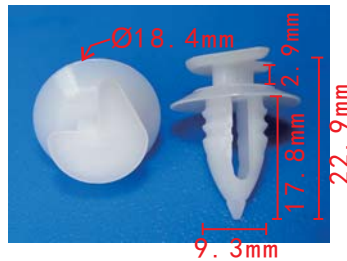

C1844
POM White
Door Trim Panel Clip
FLAT 0046306526,
60507749