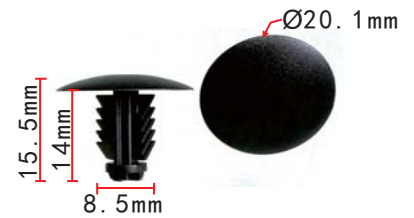

C3017
Nylon Black
Rear Frame Trim Panel
Retaining Clip
[Fiat#0735266957,1RZ74JXWAA](#)