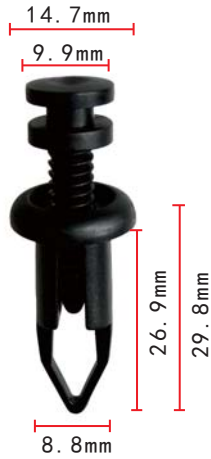

C632
Nylon Black
Front Bumper
Push-Type Retainer
Toyota 90467-09096