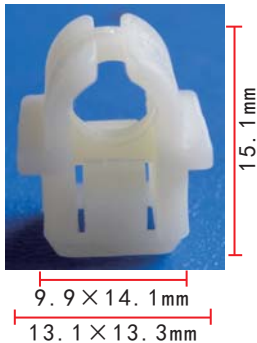

C113
Nylon Beige
Side Marker Clip