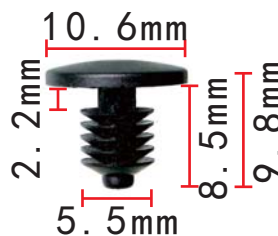

C3165
Nylon Black
Door Sealing Strip Clip
[Honda#90651-TG7-000](#)