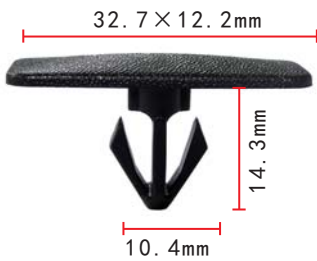

C224
POM Black
Retaining Clip