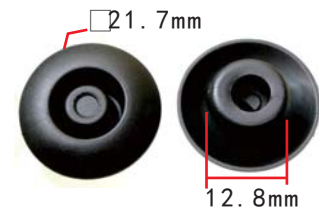

C3266
Rubber Black
Body Side Apron Plate/Undertray
Nissan#0165802133