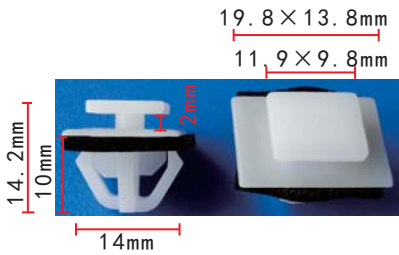

C821
Nylon Yellow
Air Bag Retainer Jetta