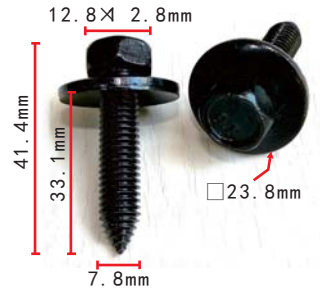

H2209

Black Hexagonal Head Gasket Bolt
[GM#11503668](#)