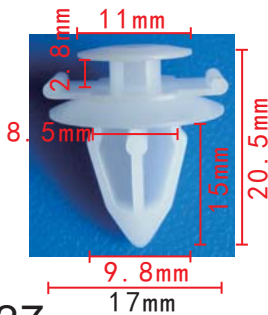

C1527
POM White
Trim Panel Retainer
Mitsubishi MR200275