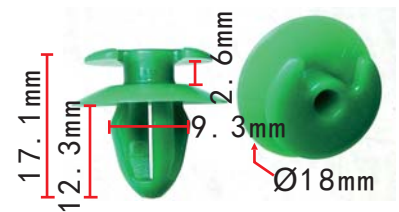

C3174
POM Green
Door liner/Speaker System
Retaining Clip
[BMW#51411870718](#)