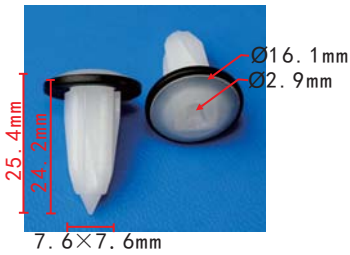

C3011

Nylon Original (With Black Rubber)
Rear Door Trim Panel/Battery Post
Grommet
Fiat#00464089536,8163294AA