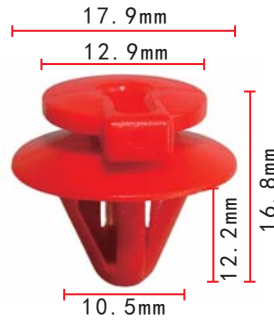

C813
POM Red
Scuff Plate Retainer
[Toyota 90467-11111](#)