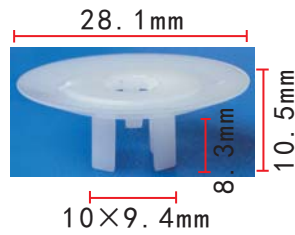

C1229
POM White
Steering Inner Articulated
Shaft Cover Retainer