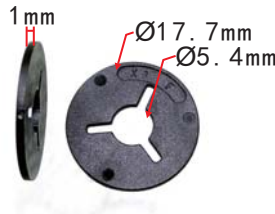

C3062
Nylon Black
Rear Bumper Gasket
VW#6N0129355