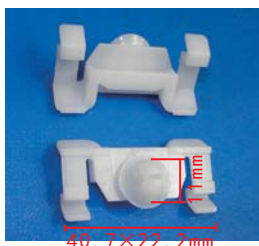

C1881

POM White
Under Rocker Panel
Fender Retaining Clip
MBZ#A0099884178