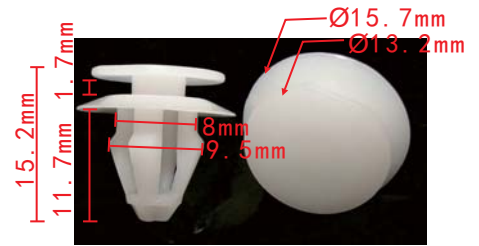

**C1691**  
POM White  
Door Interior Trim Panel  
Retaining Clip  
Audi A6 / A8 2008-On  
Audi 8E0867276

**C1682**  
Nylon Black  
Rocker Panel Retainer  
Mustang  
Ford F4ZZ-6310182-A

**C1686**  
POM White