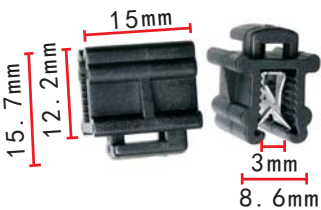

**C3282**  
 Nylon Black(With Iron Clip)  
 Door Pillar Trim / Trunk Clip  
[GM#24405739](#)

**C3255**  
 POM White  
 Bracket Clip For the Lights and Wire  
[BMW#61-13-8-350-827](#)

**C3274**  
 POM White  
 It is suitable for Renault  
[Renault#77 03 081 223](#)