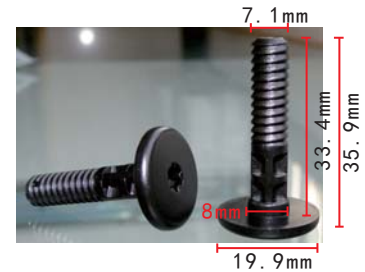

C1558
POM Black
Lower Side Sill Rivet/
Rocker Trim Panel Retainer
[BMW Series 1/3/6/X1/X6](#)