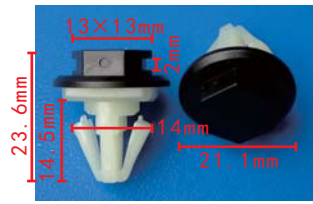

C3013
ABS Black/Nylon Light Green
Fender Wheel Arch
Retaining Clip
[Renault#8200389607](#)