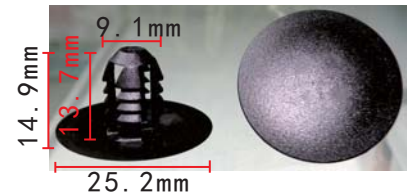

**C1579**  
 POM White  
 Trim Panel Retainer  
 European Car

**C1583**  
 Nylon Black &  
 POM Beige Retainer

**C1576**  
 POM Black  
 Seat Trim Panel Retainer

**C1580**  
 Nylon Black  
 Push-Type Retainer Peugeot