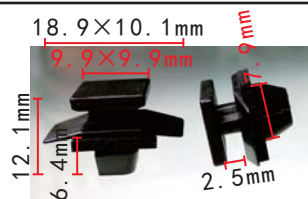

C1925

POM Black
Rear Wheel Hood/Wheel Flare
Retaining Clip
Honda#91513-T0A-A01
(91513T0AA01),
91513-T0A-A21(91513T0AA21)