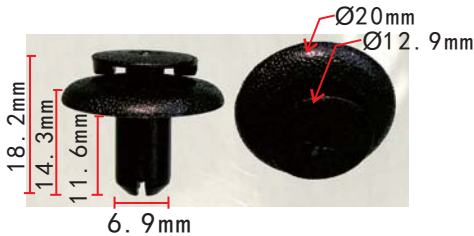

C1722

POM Black
Grille / Rocker Panel Protective
Panel / Mud Guard /
Headlight Retaining Clip
[Subaru 90913-0051](#)