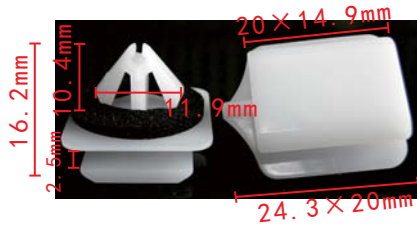

C1685
POM White
Rocker Panel Retainer
Ford Lincoln MKZ