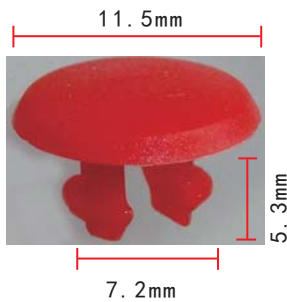

C1172
PE Grey
Seat Nut Cap
for Bus