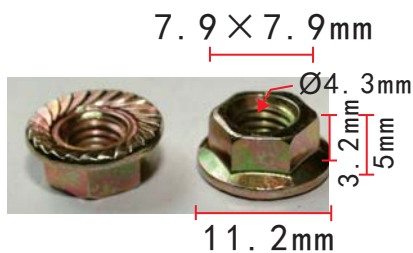

H2114
Zinc Color
Nut