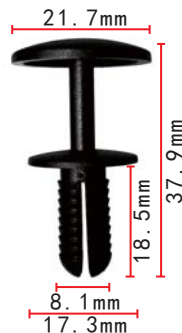

C1425
Nylon Black
Push-Type Retainer [VW, Audi](#)