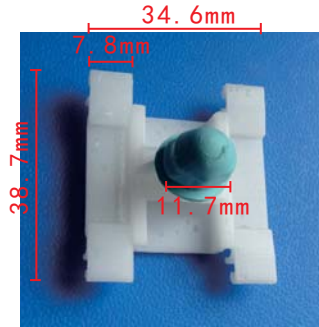

C922
POM White
Door Trim Panel Retainer