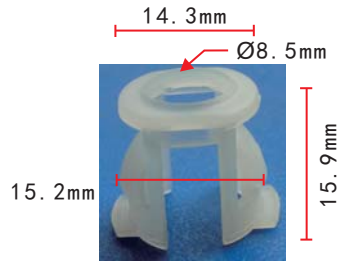

C802
Nylon White
Oil Filter Clip