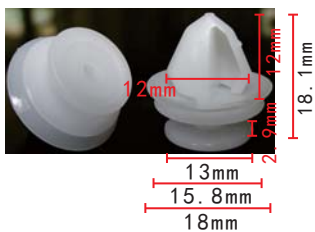

C1552
POM White
Door Trim Panel Retainer
[Peugeot 207/206/307/308/408/508/Mercedes-Benz](#)