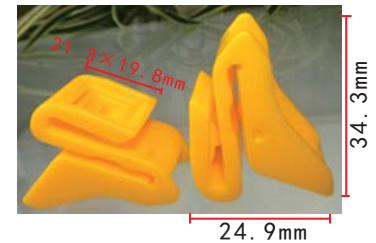

C1631
POM Yellow
Rear Bumper Retainer
Nissan