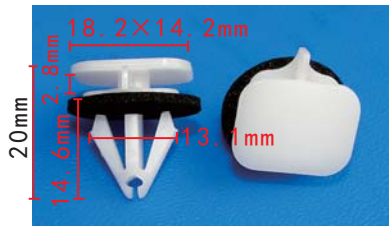

C1901
POM White
Sill Retainer