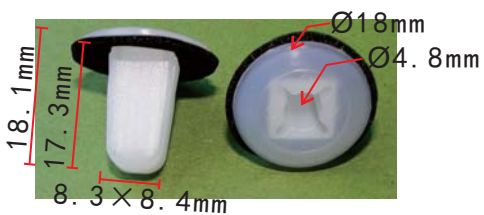

C1738

Nylon White
Rear Combination Light
Retaining Grommet
[Hyundai 86910-22000](#)