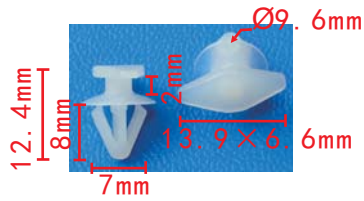

C3348

Nylon Beige
Door Sealing Strip
GM#11611342