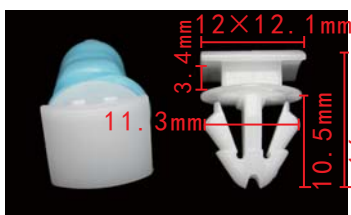

C1863
POM White (With Blue Rubber)
Rocker Panel / Wheel-arch Clip
AUDI#8R0-853-909-A