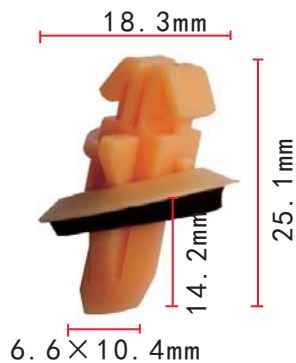

C1092
POM Orange
Fender Retainer
With Sealer
Toyota