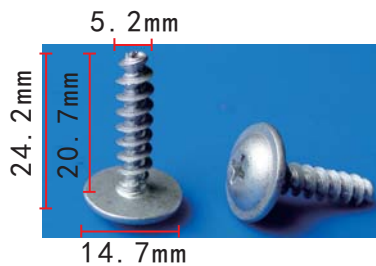

H2093
Zinc Clear
Screw **Audi**