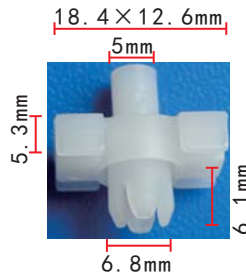

C934
Nylon White
Body Side Retainer