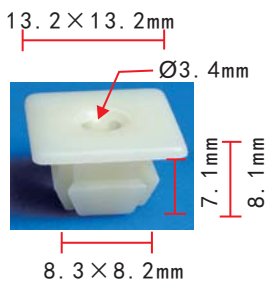

C588
Iron Argent
Radiator Grille Nut
#8 Screw Size GM 15686142

C27
Nylon Beige
Grille Nut
#8 or #10 Screw Size