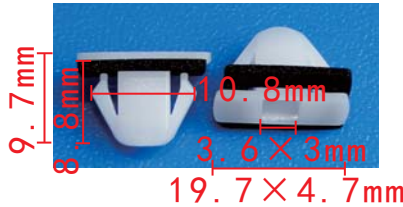

**C3003**  
 Nylon Black  
 Renault#7703077458

**C3036**  
 Nylon Original  
 Rear Bumper Side Fender Grommet  
 Hyundai#86625-1E000

**C3057**  
 POM White  
 Door Side Fender Clip  
 Hyundai#87715-3S000