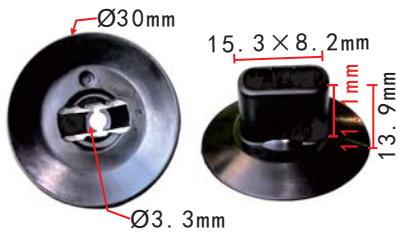

C3025

POM Black
Wheel Arch Inner Screw Seat
[Renault#7703081056](#)