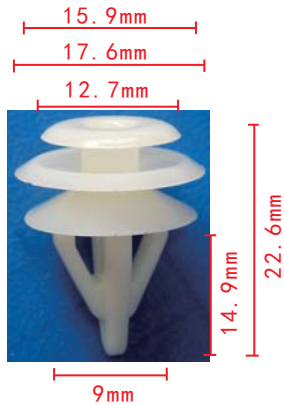

C64
Nylon White
Trim Panel Retainer
[Honda 91566-SP0-003](#)