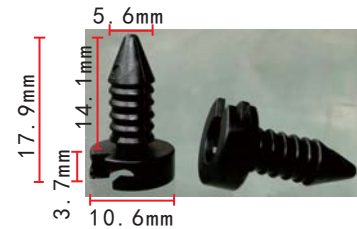

C1559
Nylon Black
Retainer
[Land Rover](#)