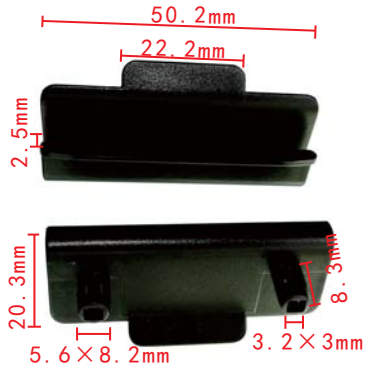

C1514
POM Black
Retainer [Lexus RX300](#)