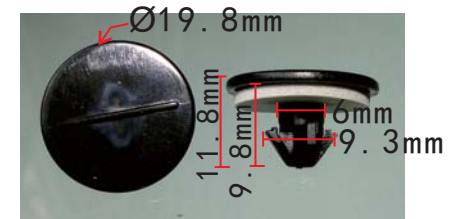

**C1799**  
POM White  
Door Weather Strip  
Retaining Clip

**C1737**  
POM Black  
Front Bumper Retaining Clip  
Honda 91503-SHJ-A01

**C1784**  
Nylon Beige  
Mud Guard Liner Nut  
BMW 7146976114

**C1801**  
Nylon Black