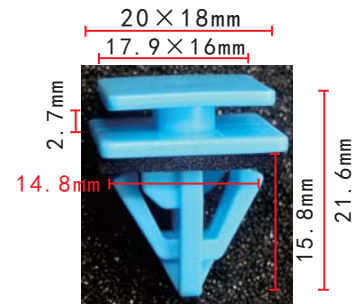

C1151
Nylon Black / Yellow
Trim Panel Retainer
Toyota Hiace

C1152
POM Blue
Rocker Panel
Moulding Clip
Hyundai