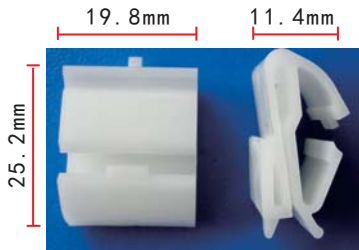

C816
Nylon White
Weatherstrip Retainer
Fits Into 5mm Hole
[Honda 73862-672-0030](#)

C817
Nylon Yellow
Body Side Floor Moulding
Clip & Trunk Screw Grommet
#10 Screw Size
[Nissan 01281-00601](#)