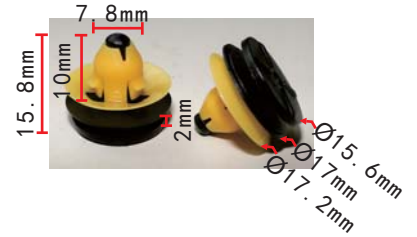

C3088(TF58)
POM Yellow/Nylon Black
Body Anti-Collision Fender Clip
[Volvo#30624192](#)