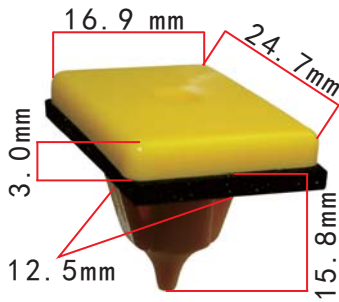

**C1143**  
POM White  
Center Console Panel  
Retaining Clip **Toyota**

**C1144**  
POM White  
Belt Moulding Clip

**C1148**  
POM Yellow  
Fender Rocker Moulding  
Nylon Nut with Sealer  
Hyundai

**C1151**  
Nylon Black / Yellow  
Trim Panel Retainer  
Toyota Hiace