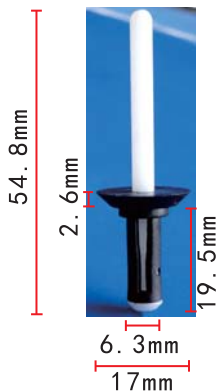

C194

Nylon
Black
Blind Rivet (Black Rivet
With White Core)
Panel Range: 0.8-4.0mm
[Chrysler 4630660](#)