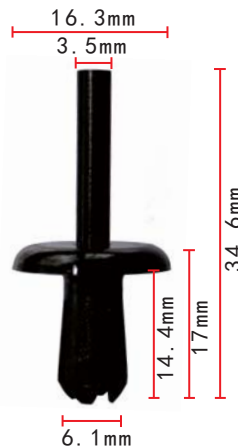

C216
Nylon Black
Bumper Cover
Push-Type Retainer
[Volvo 1268176-3](#)