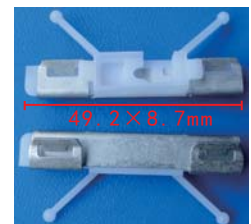

C1620
Nylon Black
Glass Retainer GM

C1621
POM White
With Iron Clip
Glass Retainer
BMW