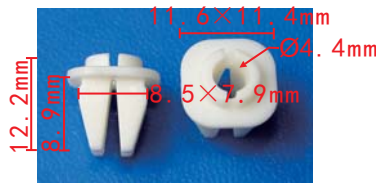

### C3035

Nylon Beige  
Front Bumper Screw Seat  
Hyundai#86699-2M000