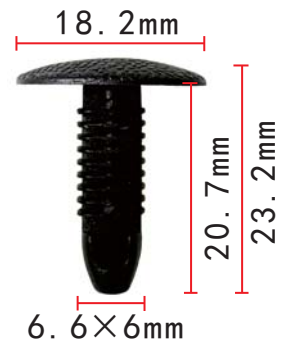

**C539**  
 Nylon Black  
 Trim Panel Retainer  
 Honda; Nissan; Toyota; Mitsubishi

**C608**  
 Nylon Black  
 Hood Insulation Retainer  
 Stem Diameter: 10mm  
 Acura Legend 1991-On  
 Honda 1998-On, 90700-SJ4-000