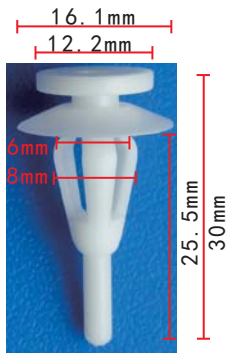

C812
Nylon Black
Retaining Clip
[Lexus 90467-06092](#)

C819
POM White
Door Moulding Retainer
Chrysler M566719, MB566719