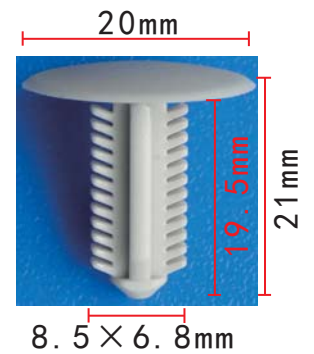

**C1001**  
Nylon Black  
Used On The Hood  
[Toyota Hiace](#)

**C1004**  
Nylon Black  
Trim Panel Retainer  
[Toyota Hiace](#)

**C1007**  
Nylon Light Coffee  
Trim Panel Retainer  
[Toyota Hiace](#)

**C1002**  
Nylon Black  
Used Under  
Instrument Panel  
Height: 6.8mm  
[Toyota Hiace](#)