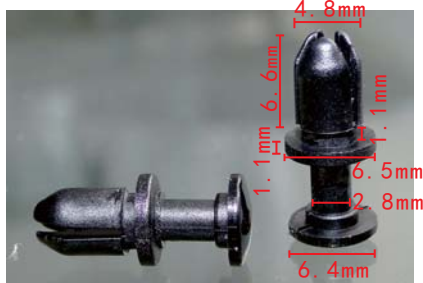

**C3325**

Nylon Black  
Tailgate Trim Panel  
MBZ#A0009970133

**C1068**  
Nylon Black  
Push-Type Retainer

**C1073**  
Nylon Black  
Push-Type Retainer

**C1069**  
Nylon Black  
Push-Type Retainer

**C1074**  
Nylon Black  
Push-Type Retainer