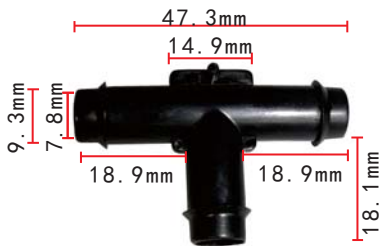

C838

Nylon Black
T Connector
Inner Diameter: 7.8mm
Outer Diameter: 9.3mm
GM 14023108, Ford 388131-S