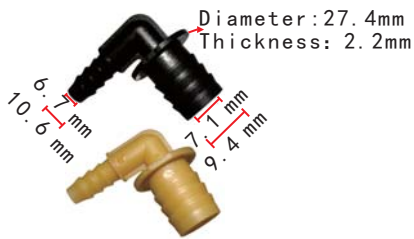

C1157
Nylon Black
Pipe Moulding Bracket