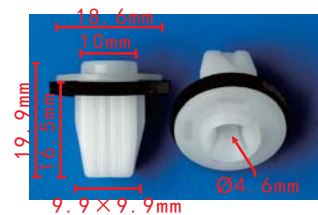

C3231

Nylon Natural
Rear Bumper Retaining Clip
Nissan#850991VA0A