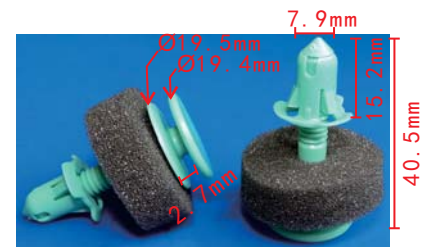

C1725
POM Green
Door Trim Panel Retainer
Buick, Oldsmobile, Pontiac
GM 25707329