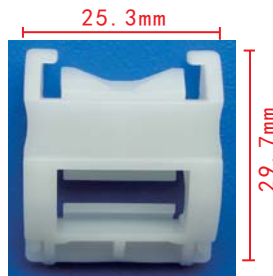

C849
Nylon Black
Retainer
Opel