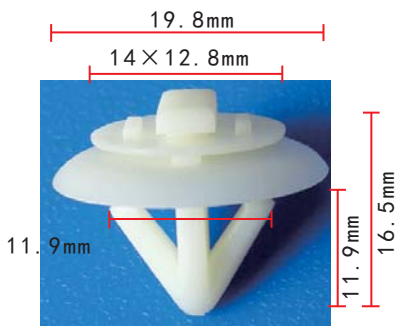

C356
POM Butterscotch
Door Moulding Clip
With Sealer
[Toyota 90467-10077](#)

C691
Nylon White
Door Moulding Clip