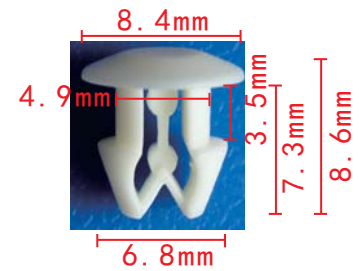

C1301
Nylon Milk White
Retainer **European Car**