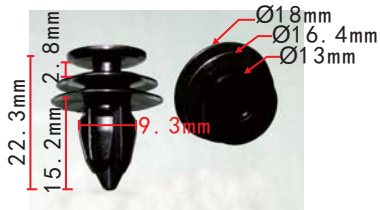

C1930
POM Black
Rear Bumper Trim Strip
Retaining Clip
[Honda#90651-T3L-003](#)