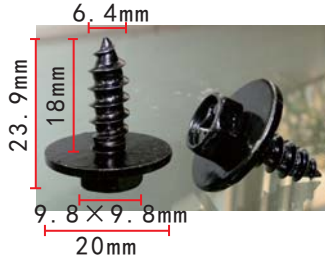

H2130
Zinc Black
Steel Non Tapping Screw
[Toyota 90159-60525](#)