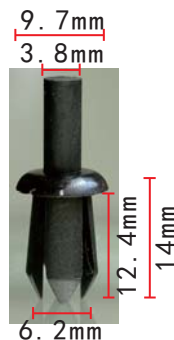

C1532
Nylon Black
Sun Shade Trunk Retainer
BMW 51467002606