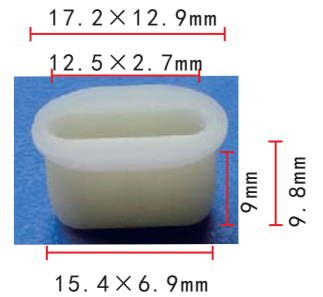

C470
Nylon Beige
Grille Attachment Grommet
#6 or #8 Screw Size
GM 14032291