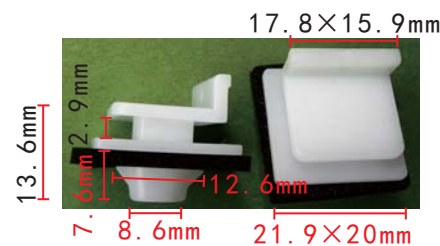

C1732

POM White
Rocker Panel Protective Panel /
Scuff Panel Retaining Clip
[Honda 91514-SAA-003](#)