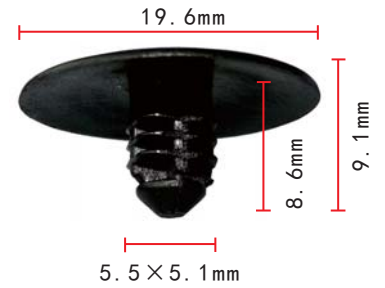

**C503**

Nylon Black  
Hood Insulation Retainer  
Mazda G030-68-885-38  
G030-68-885-B-38  
Ford F22Z-16774-A, GA2A-56694

**C125**

Nylon Black  
Hood Insulation Retainer  
Stem Length: 9.5mm  
Stem Diameter: 6mm  
Nissan 65832-F5000, 65846-30F00