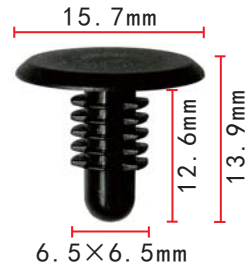

C1234
Nylon Black/Original
Retainer