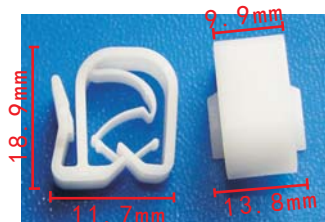

**C3282**  
 Nylon Black(With Iron Clip)  
 Door Pillar Trim / Trunk Clip  
[GM#24405739](#)

**C3255**  
 POM White  
 Bracket Clip For the Lights and Wire  
[BMW#61-13-8-350-827](#)

**C3274**  
 POM White  
 It is suitable for Renault  
[Renault#77 03 081 223](#)