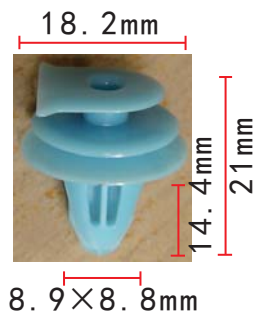

C1344
POM Blue Cowl Retainer