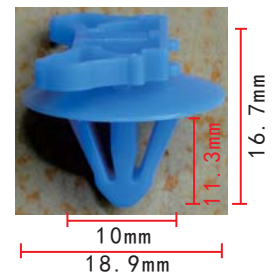

**C1257**  
POM Black / Grey  
Retainer

**C1252**  
Nylon Green  
Routing Clip

**C1256**  
POM White Retainer

**C1258**  
POM White & Blue  
Retainer

**C1253**  
Nylon Black Retainer

**C1256-A**  
POM White Retainer