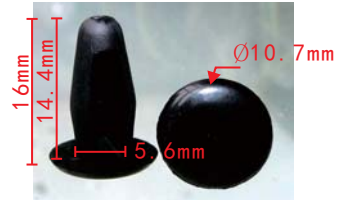

C489
Nylon Black
Retaining Clip
Mazda 9926-40-543A; Nissan 01553-00291
Mitsubishi MS470073