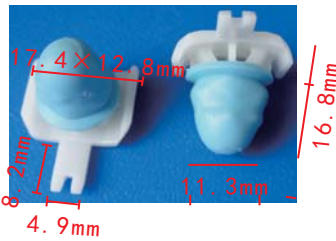

C911
POM White
Lower Side Sill
Rocker Panel Retainer
[VW & Audi](#)