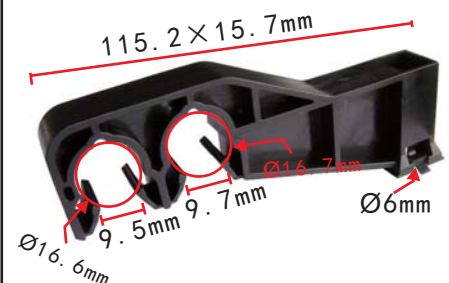

C1044

POM Black
Hose Clip
Toyota Hiace