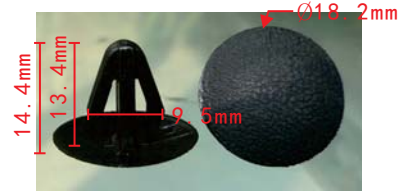

C99
Nylon Black
Retaining Clip
Fits Into 7mm Hole
Nissan 01553-00202