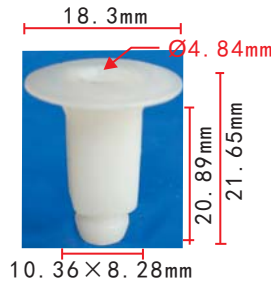

**C263**  
Nylon  
Black  
Grille Clip

**C267**  
Nylon White  
Screw Grommet  
Toyota 90189-06003

**C271**  
POM White  
Trim Panel Retainer

**C264**  
Nylon  
Black  
Push-Type  
Retainer  
BMW

**C268**  
POM  
Black  
Screw Grommet  
#8 Screw Size