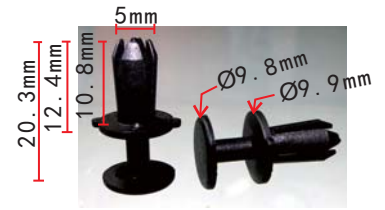

C1707
Nylon Black
Front And Rear Bumper /
Insulation Grille / Seat
Retaining Clip
VW N-905-369-01