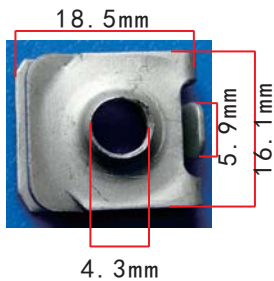

H1146
Hardware Zinc Clear
Bumper/License Retainer