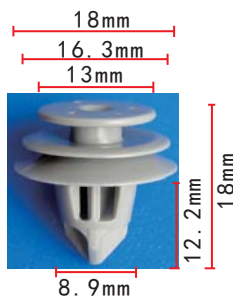

C1402
POM Light Grey
Inner Trim Panel Retainer