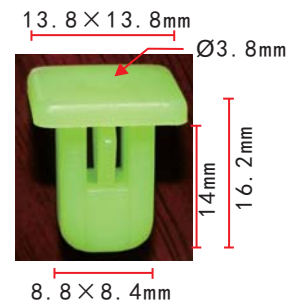

C548
Nylon Green Grommet