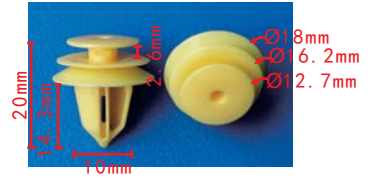

### C3198

POM Blue (With Iron Clip)  
Door Pillar Trim Panel/Trunk  
Retaining Clip  
GM#24405740