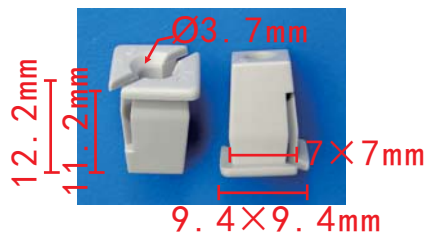

C3262

Nylon Grey
Trunk Trim Cover
[BMW#51-71-7-154-520](#)