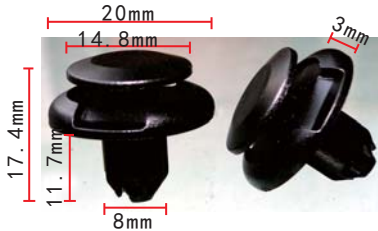

C1704
POM Black
Front Mud Guard / Cowl
Retaining Clip
Toyota 90467-08217 Land Cruiser