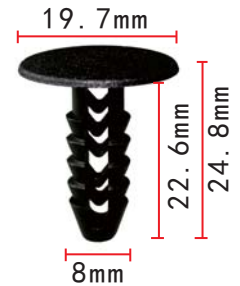

**C1283**  
 POM White  
 Door Trim Panel Retainer

**C1287**  
 Nylon Grey  
 Trim Panel Retainer  
 European Car

**C1280**  
 Nylon Original  
 Door Trim Panel Retainer  
 Peugeot 6995X3

**C1284**  
 Nylon Black  
 Inner Trim Panel Retainer