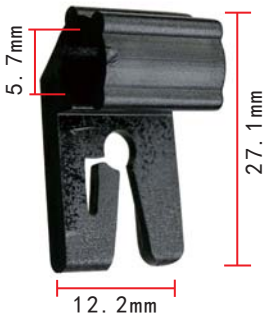

C1182
Nylon Black
Trunk Routing Clip
VW