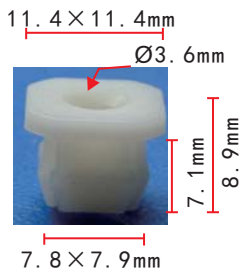

**C32**  
 Nylon White  
 #10 Screw Size

**C130**  
 Nylon White  
 #14 Screw Size (6.3mm)

**C24**  
Nylon White  
#6 Screw Size

**C483**  
Nylon White  
Screw Grommet #6 Screw Size

**C74**  
Nylon Beige  
Center Pillar  
#4 Screw Size