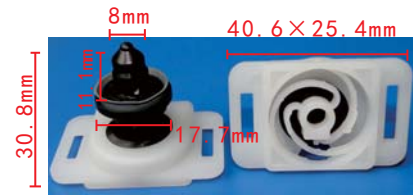

C1692
POM Black
Splash Shield / Fender /
Front Bumper Retainer
Infiniti / X-Trail

C1728
POM & Nylon
Black & White Base
Door Panel Retaining Clip
Ford Fawkes