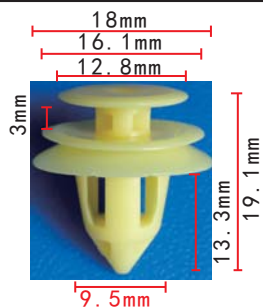

C1458
POM Yellow
Trim Panel Retainer
Toyota 90467-09215