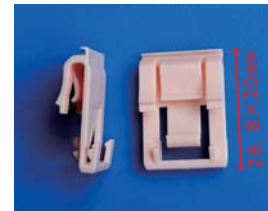

### C1907

POM Grey  
Door Trim Panel Retaining Clip  
PEUGEOT#856562