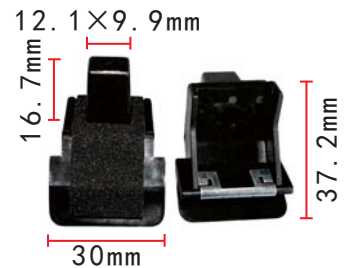

C1278
Nylon Black
Retaining Clip Nissan