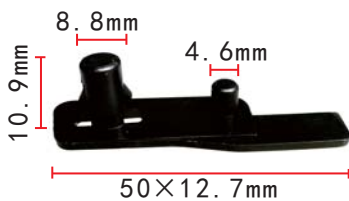

**C1350**  
Nylon Original  
Front Grille Screw Seat

**C1354**  
Nylon Original Retainer

**C1358**  
Nylon Black  
Pipe Retaining Clip

**C1351**  
Nylon Black  
Retaining Clip

**C1355**  
POM White  
Retainer With Iron Strap