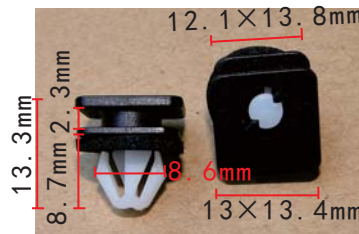

C1902
Nylon Black/POM Original
Windshield Clip