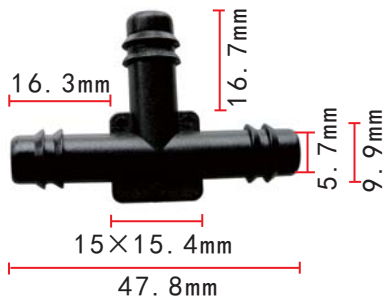

C441
Nylon Black
Tubing & Hose
Tee Connector
Barbed On All End