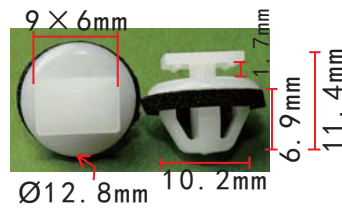

C1716
POM White
Rocker Panel Baffle Panel
Retaining Clip
Nissan 76882-EW00B