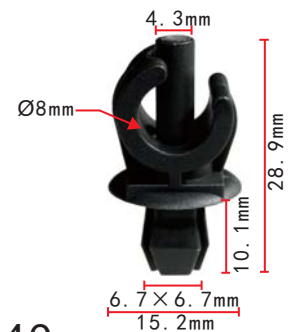

**C932**  
POM White  
Door Moulding Retainer  
Fits To Hole: 9.9mm

**C936**  
POM White  
Door Trim Moulding Retainer

**C940**  
Nylon Grey  
Hood Support Rod

**C933**  
Nylon Black  
Plastic Nut **BMW**