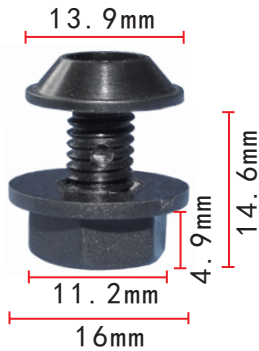

C30
Nylon Beige
License Plate Nut
#14 Screw Size
[GM 3907444, 4755299](#)

C120

Nylon Black
Nylon License Plate Screw
And Nylon Washer Nut