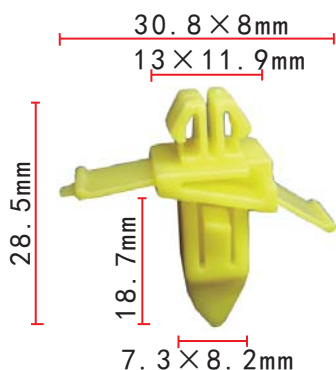

C1090
POM Yellow
Retainer
Toyota 75398-60021