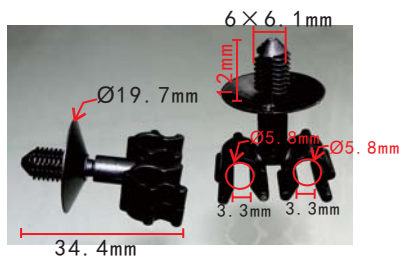

C1671
POM Black
Hose Clip