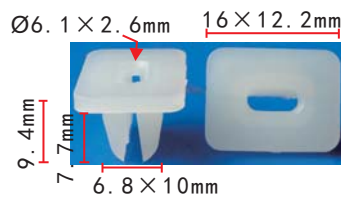

C134
Nylon White
#6 Screw Size