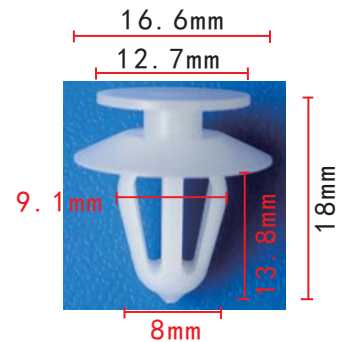

C845

POM White
Door Trim Panel Retainer
VW