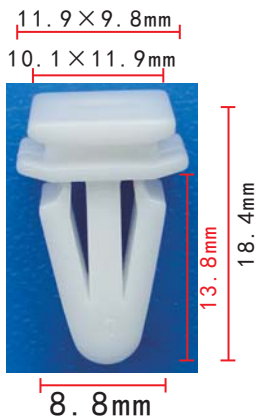

**C862**  
Nylon Original  
#14 Screw Size (M6.3)  
Honda 90666-SD9-000  
CR-V 1997-On

**C857**  
POM White  
Door Moulding Clip  
Honda 90679-692-0030

**C860**  
Nylon White  
#8 Screw Size  
Toyota 90189-04019