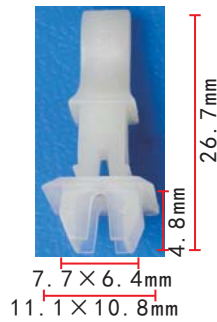

**C1414**  
Nylon Black  
Vent Pipe Cap **VW**

**C1416 Retainer**  
POM Black  
Trim Panel Retainer

**C1411**  
Nylon Black  
Push-Type Retainer **VW**

**C1415**  
Nylon Original  
Screw **VW**

**C1417**  
POM White  
Seat Sliding Block Retainer