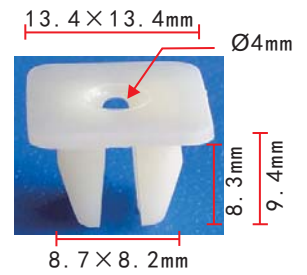

C470
Nylon Beige
Grille Attachment Grommet
#6 or #8 Screw Size
GM 14032291