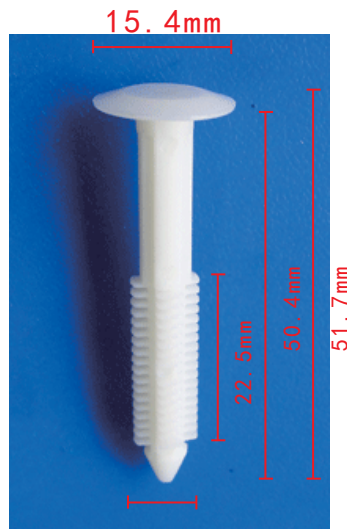

C479
Nylon White
Hood Seal Retainer
[GM 1981-On 22527720](#)