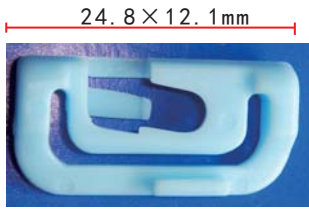

**C16**  
POM Black  
Radiator Grille Clip

**C662**  
Nylon Green  
Rear Window Adjustable  
Moulding Clip

**C669**  
POM White  
Door Belt Moulding Clip  
Taurus, Sable Contour & Mystique  
1985-98

**C545**  
Nylon Grey  
Grille Clip