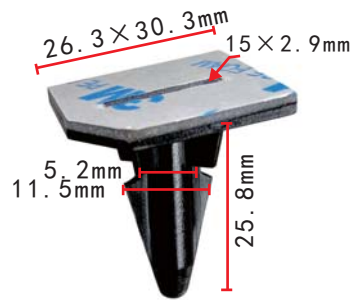

C1039

POM Black
Rear Windshield Retainer
Adhesive Backed
Left Bottom
Toyota Hiace