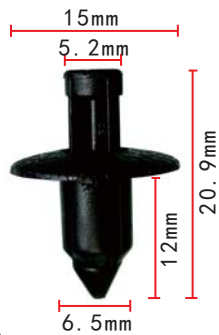

C1420
POM Black
Trim Panel Retainer