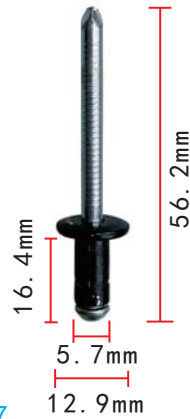

H2011
Steel Mandrel
Aluminum Rivet
Toyota 90269-06017