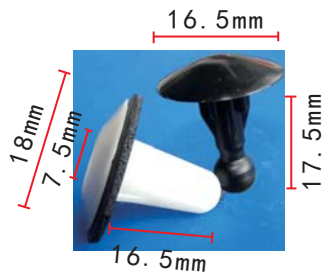

C285
Nylon Black & White
Cowl Vent Pin Retainer