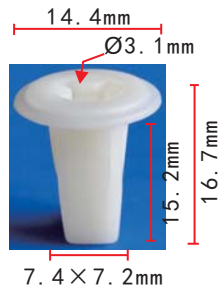

C157
Nylon Beige
Screw Grommet #6 Screw Size