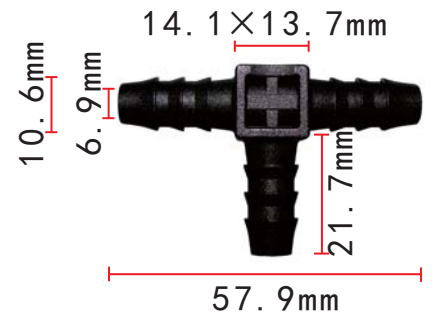

C1157
Nylon Black
Pipe Moulding Bracket