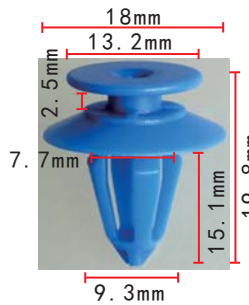

C960
POM Blue
Trim Panel Retainer