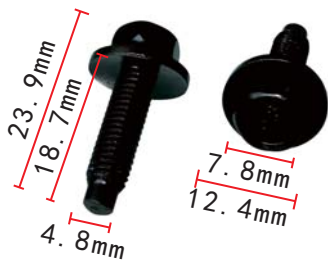

H2085
Zinc Black
Hexagon Tapping Screw