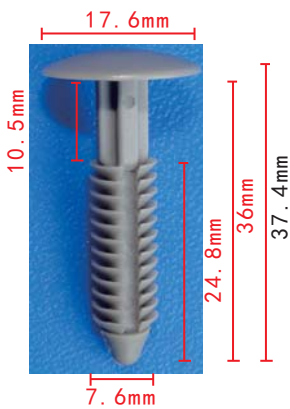

C865
Nylon Black
Elbow
GM 14017779

C866
Nylon Grey
Left Front Wheel
Trim Retainer
Ford