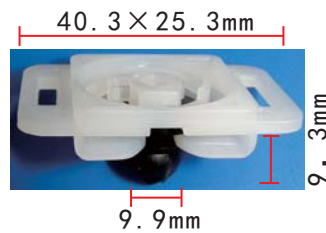

C1416
Nylon & POM
White & Black
Door Trim Panel Retainer