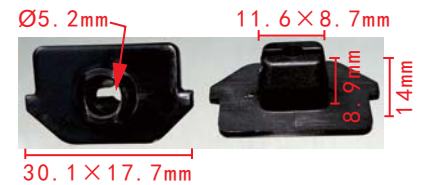

C1649
Nylon Black
Front Bumper Side Retaining Clip
Toyota 52535-50060