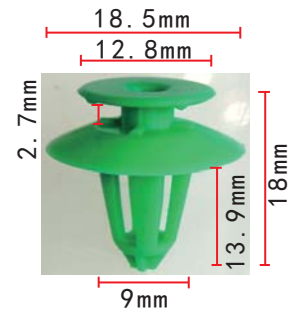

C939
POM Green
Trim Panel Retainer **VW**