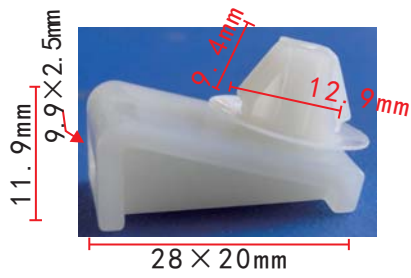

C1102
Nylon Light Green
Trim Panel Retainer