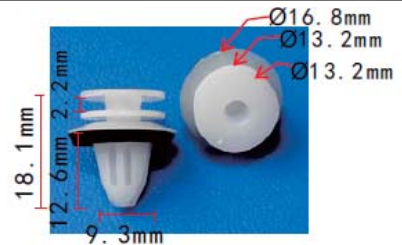

C1811
POM White
Door Inner Trim Panel Retaining Clip
Mercedes-Benz A0009910198
VW 4M0-827-947