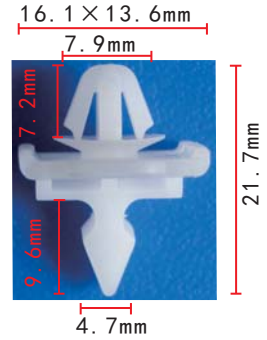

C902
POM White
Door Shield Moulding Clip
Mercedes-Benz W124 93-94