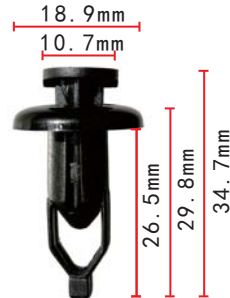

C584
Nylon
Black
Push-Type Retainer
[Mazda 90467-09143](#)