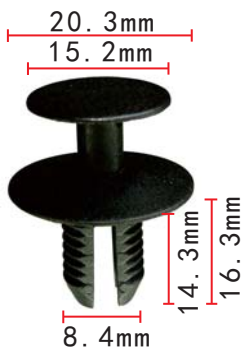

**C1257**  
POM Black / Grey  
Retainer

**C1252**  
Nylon Green  
Routing Clip

**C1256**  
POM White Retainer

**C1258**  
POM White & Blue  
Retainer

**C1253**  
Nylon Black Retainer

**C1256-A**  
POM White Retainer