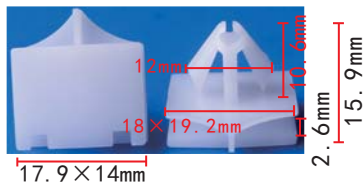

C1624
POM White
Rocker Panel Retainer
GM 15236894
Buick Lucerne, Cadillac CTS & STS
2003-On