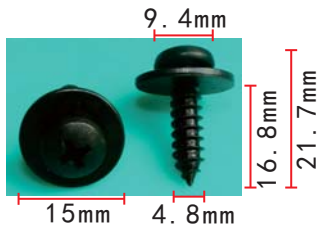

H2040

Zinc Black
Splash Shield Screw
BMW

H2033

Zinc Black
Cross Recessed Round
Head Tapping Screw