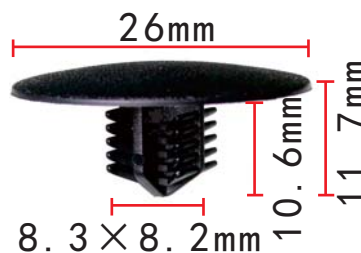

C3167
Nylon Black
Engine Cover Heat Shield Clip
[Mitsubishi#MU001282](#)