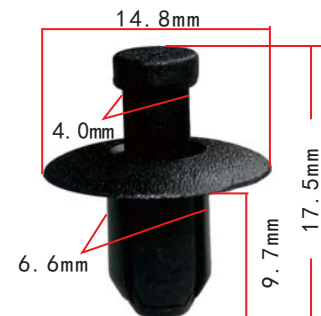

C1148
POM Yellow
Fender Rocker Moulding
Nylon Nut with Sealer
Hyundai