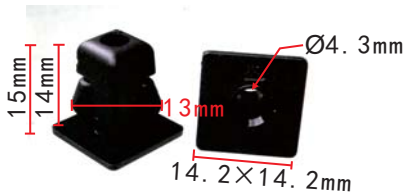

**C1946**  
 POM White  
 Front & Rear Door  
 Trim Panel Clip  
[Jeep#5023173-AA](#)

**C1931**  
 Nylon Black  
 Fits To Hole Diameter:8.2X8.2mm  
 Wheel Fender Liner Grommet  
[Honda#90682-SDA-A01](#)