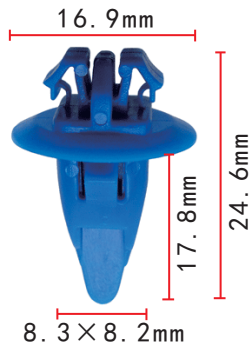

C673
POM Grey
Rocker Panel Moulding Clip
GM 25693852

C689
POM Blue
Fender Moulding Clip
Toyota 90904-67036
Highlander, Land Cruiser Tacoma & Tundra 2002-01