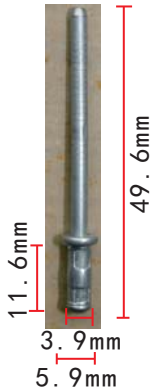

H2015
Aluminum Rivet
Toyota 90269-04060