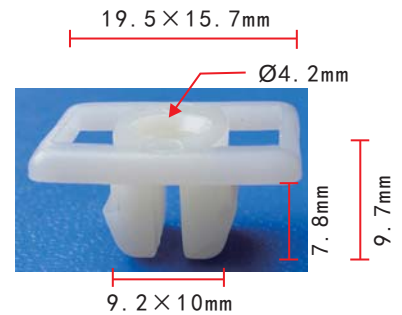

C567
Nylon Black
Nylon "U" Nut
#12 Screw Size
Panel Distance: 1mm
Nissan 63848-D0100