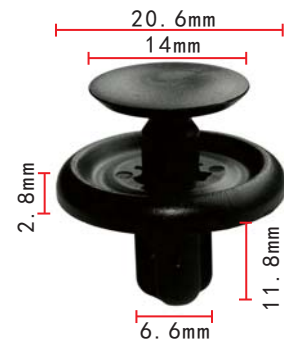

C998
POM Black
Bumper Retainer Toyota Hiace

C999
POM Black
Engine Under Cover
Push-Type Retainer
Toyota 90467-07201