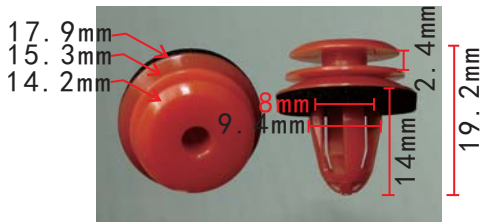

C1773
POM Red
Door Trim Panel
Retaining Clip
BMW 07146962771