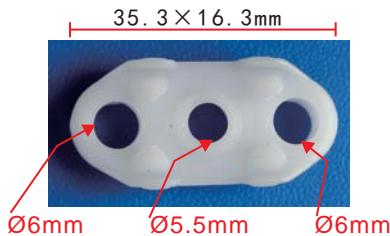

C694
POM White
Front Door Window Guide