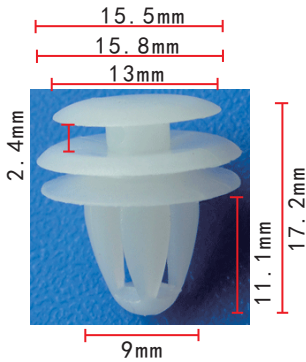

C864
Nylon White
Door Trim Retainer
Japanese Car