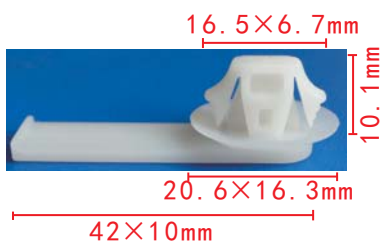

C1163
Nylon Black
Pipe Moulding Clip

C1164
Nylon White
Moulding Clip