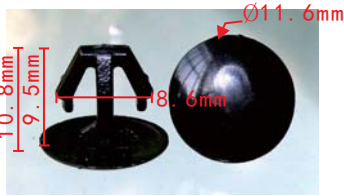

**C9**  
Nylon Black  
Retaining Clip  
Fits Into 5mm Hole [Toyota; Nissan](#)

**C87**  
Nylon Black  
Retaining Clip  
Fits Into 10mm Hole [Honda](#)

**C153**  
Nylon Black  
Retainer [Honda](#)

**C119**  
Nylon Black  
Retaining Clip  
Fits Into 6mm Hole [Toyota](#)