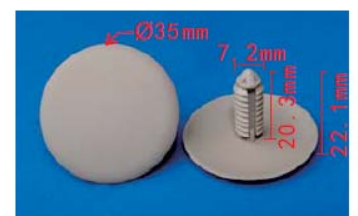

C1838
Nylon Light Grey
Car Roof / Sun Visor
Retaining Clip
[Chrysler TY98TL2-AA](#)