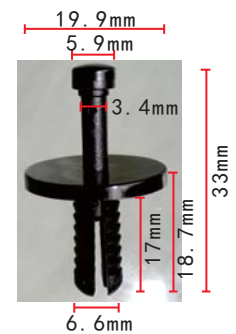

C1584
Nylon Black
Insulation Cotton Retainer

C1585
Nylon Black
Retainer