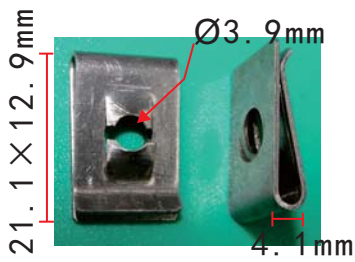

H2044

Silver
U-Type Iron Clip