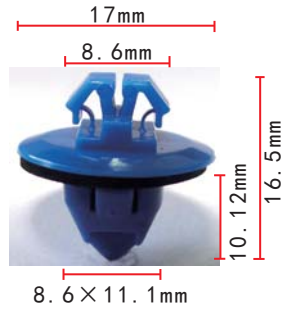

C217
Nylon Grey
Hood Insulation Retainer
[Mitsubishi M020923](#)

C227
POM Blue
Moulding Clip With Sealer