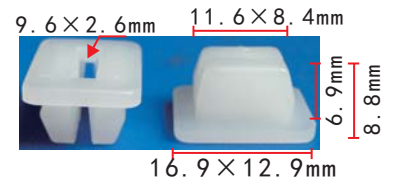

**C1464**  
Nylon Original  
Screw Seat With Iron Clip  
Honda 91638-SM4-003

**C1457**  
Nylon Light Green  
Retainer  
Nissan 76882-VE000

**C1461**  
POM Pink  
Door Trim Panel Retainer  
Subaru 909130008