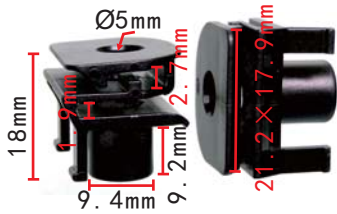

C3080(TF9)
POM Black
Front Fender Inner
Lining Retaining Clip
[Toyota#52115-0R030](#)