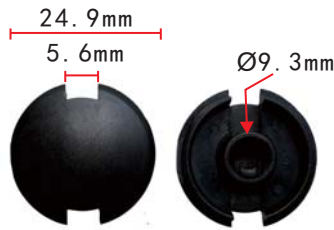

C1365
Nylon Black
Toyota Alphard