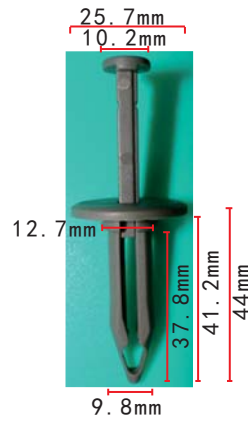

C598
Nylon Grey
Front License Plate Bracket
Push-Type Retainer
[GM 15959833](#)