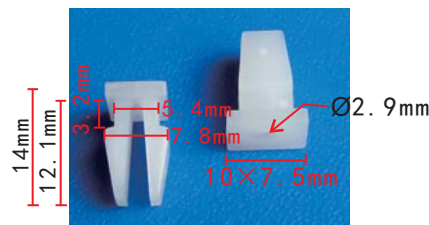

C1920

Nylon Original
Nylon Nut