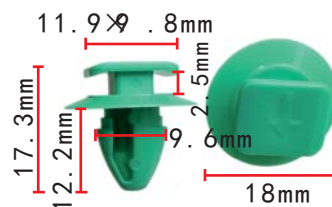

C3314
POM Green
Door Post Trim/Side Fender
Fiat#71748293