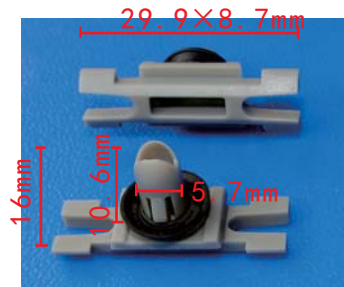

C3246

POM Grey(With Black Rubber Mat)
Window Trim Strip
BMW#51-13-7-117-240