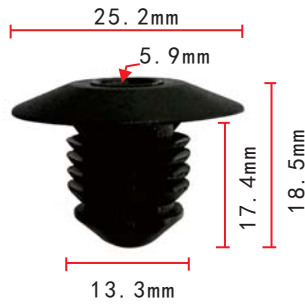

C353
Nylon Black
Bumper Fascia Retainer
GM S & T Trucks 2002-On
15056810