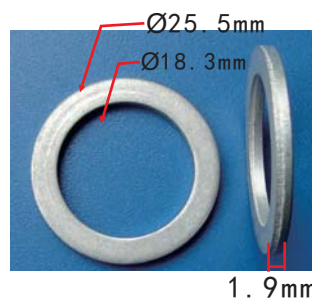

H2164

Aluminum
Oil Drain Plug Gasket
[Honda 94109-13001](#)