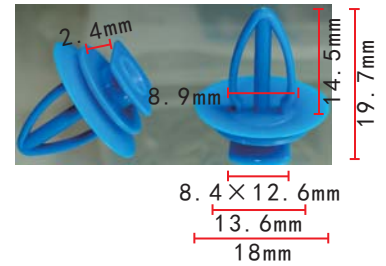

**C1286**  
 Nylon Black  
 Guider Routing Clip  
 Mercedes-Benz

**C1290**  
 Nylon Black  
 Retainer Fiat 7677865

**C1291**  
Nylon Black  
Inner Trim Panel Retainer

**C1295**  
POM White  
Retainer **European Car**