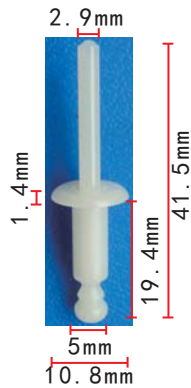

**C1228**  
 Nylon Yellow  
 Body Retainer

**C1232**  
 Nylon Black / White  
 Retainer

**C1237**  
 Nylon Black/Original  
 Retainer

**C1238**  
Nylon Black  
Retainer **European Car**

**C1242**  
Nylon  
Original  
Plastic  
Blind Rivet  
**European Car**