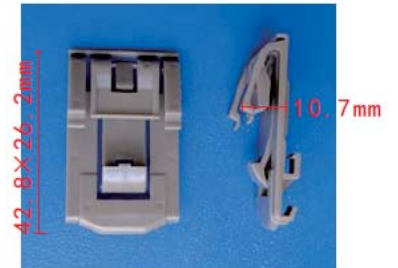

C1835
POM Brown
Window Side Clip