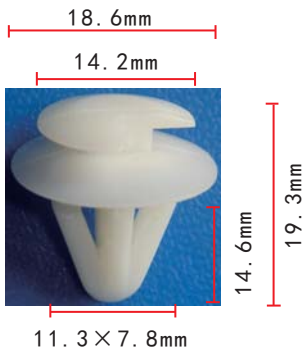

C61

Nylon Light Beige
Trim Panel Retainer
Fits Into 8mm Hole
Mazda 9927-40-822
Toyota 62581-14020