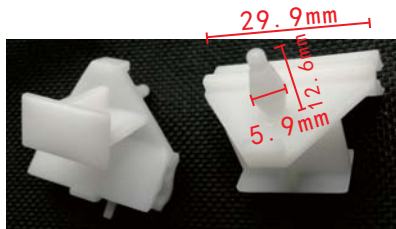

C1538
POM White
Lower Side Sill / Lower
Rocker Retainer
[BMW 51117160451](#)