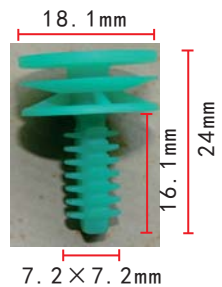

C1259

Nylon Green
Trim Panel Retainer