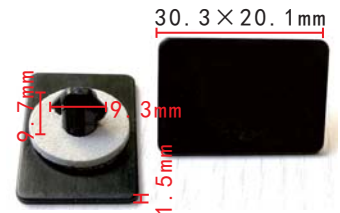

C3014
POM Black
Rear Fender Sealing Clip
[Toyota#53857-12010](#)