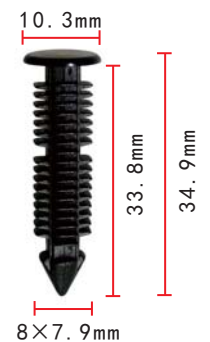

C1314
Nylon Black
Bumper Cover Retainer GM