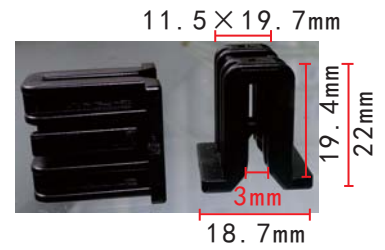

C1630
POM Black
Drip Rail Retainer
Nissan