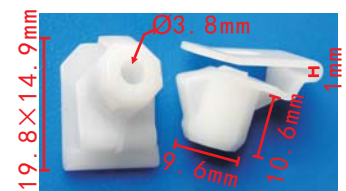

**C3282**  
 Nylon Black(With Iron Clip)  
 Door Pillar Trim / Trunk Clip  
[GM#24405739](#)

**C3255**  
 POM White  
 Bracket Clip For the Lights and Wire  
[BMW#61-13-8-350-827](#)

**C3274**  
 POM White  
 It is suitable for Renault  
[Renault#77 03 081 223](#)