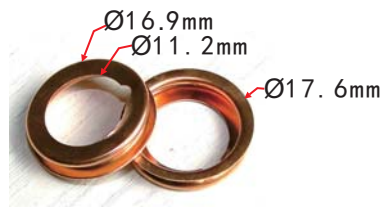

H2088
1#Washer
Thickness:3.2mm
Nissan#11026-01M02