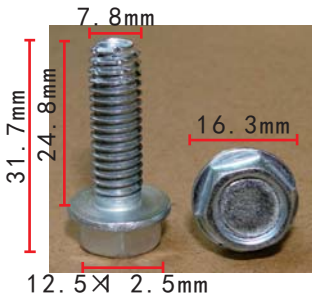

H2208

Blue-Zinc
Hexagon Head Bolt