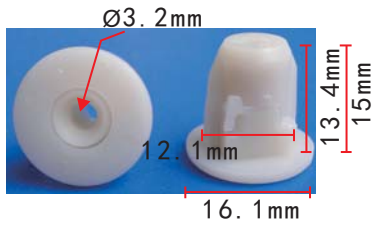

C1577
Nylon Original
Grommet European Car