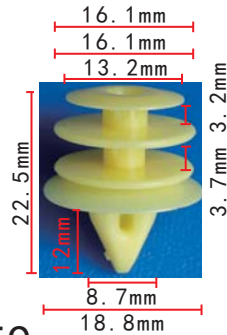

C1459
POM Yellow
Trim Panel Retainer
Nissan 76996-R8215