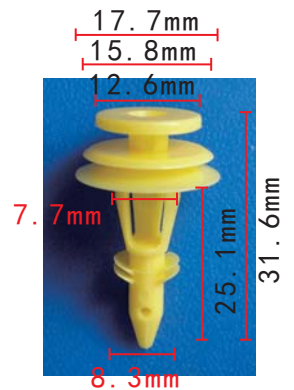

C583

POM Yellow
Trim Panel & Tail
Gate Retainer Chrysler 6502991