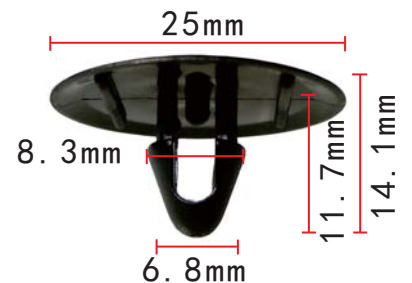

C10
Nylon Black
Hood Insulation Retainer
Toyota Avalon,
Camry & Lexus 1988-On
90467-09006

C620
Nylon Black
Hood Insulation Retainer
Toyota Supra 1993-On
Lexus 1989-1994
90467-08124