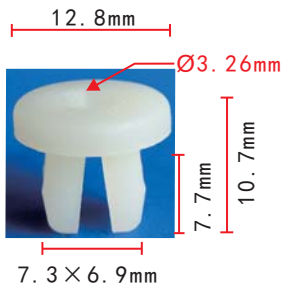

C265
Nylon Beige Nut
#6 or #8 Screw Size
GM 1355003, Buick 1964-On