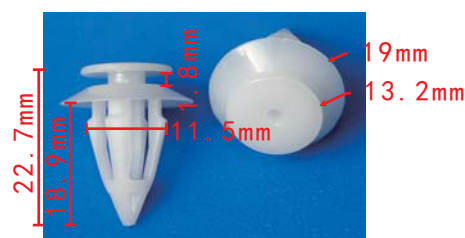

C3313
POM White
Rear Door Trim
MBZ#A0009912498