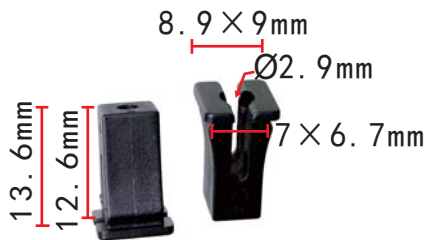

C3253

Nylon Black
Trunk Cover
[BMW#07-14-6-974-274](#)