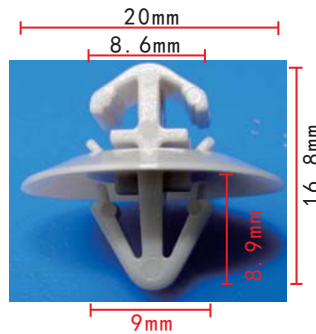

C850
POM Grey
Door Trim Panel Retainer
Renault