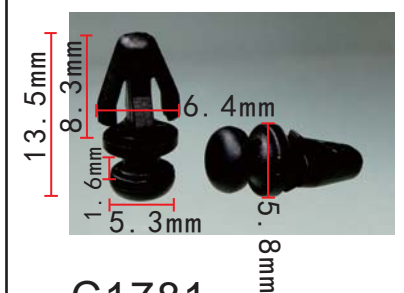

C1781
Nylon Black
Door Seal Retaining Clip
Ford 1042065