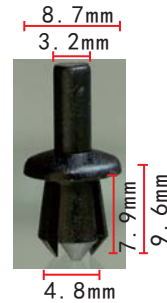

C1534
Nylon Black
Body Side Sill Retainer
BMW 51478166992