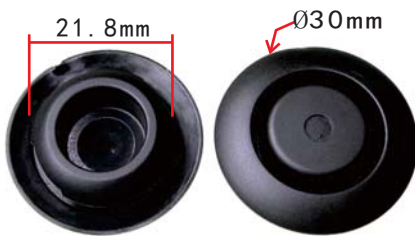

C3232

TPU Rubber Black
Height:8mm
Engine Cover Seal

Nissan#0165802121