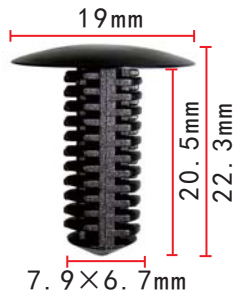

**C1228**  
 Nylon Yellow  
 Body Retainer

**C1232**  
 Nylon Black / White  
 Retainer

**C1237**  
 Nylon Black/Original  
 Retainer

**C1238**  
Nylon Black  
Retainer **European Car**

**C1242**  
Nylon  
Original  
Plastic  
Blind Rivet  
**European Car**