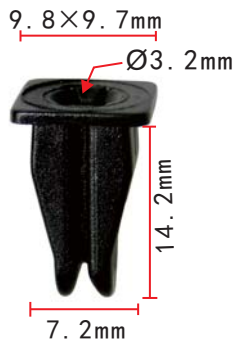

C1184
Nylon Black
Grommet