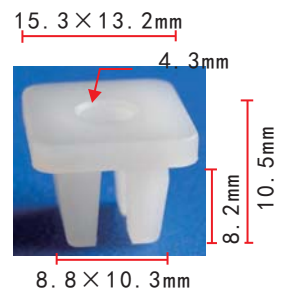

**C32**  
 Nylon White  
 #10 Screw Size

**C130**  
 Nylon White  
 #14 Screw Size (6.3mm)

**C24**  
Nylon White  
#6 Screw Size

**C483**  
Nylon White  
Screw Grommet #6 Screw Size

**C74**  
Nylon Beige  
Center Pillar  
#4 Screw Size