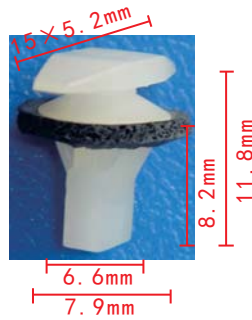

C68
Nylon
Natural
Weatherstrip Retainer
[Honda 91530-ST5-003](#)