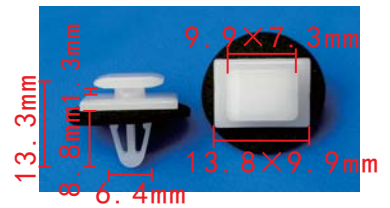

C1970
POM White
Window Frame Retaining Clip
[8235A1431](#)