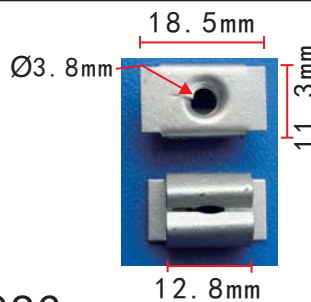

H2026

Zinc Clear
Iron Nut
[Mercedes-Benz](#)