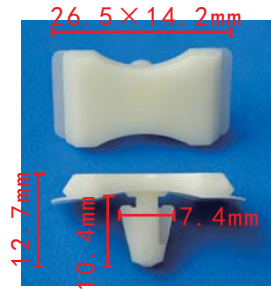

C3351

POM Beige

C3304

POM Blue
Rear Body Side Panel
Nissan#0155309131