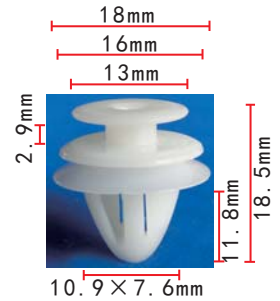

**C263**  
Nylon  
Black  
Grille Clip

**C267**  
Nylon White  
Screw Grommet  
Toyota 90189-06003

**C271**  
POM White  
Trim Panel Retainer

**C264**  
Nylon  
Black  
Push-Type  
Retainer  
BMW

**C268**  
POM  
Black  
Screw Grommet  
#8 Screw Size