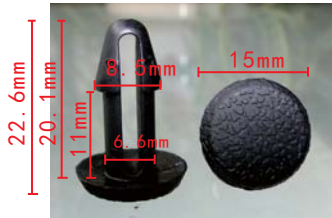

C98
Nylon Black
Retaining Clip
Fits Into 7mm Hole [Honda; Toyota](#)