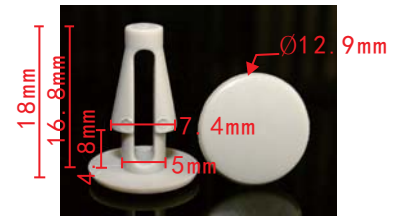

C589
Nylon Grey
Headliner & Cowl Grille
Retaining Clip
Fits Into 5mm Hole [Honda; Toyota](#)