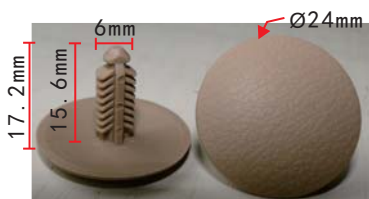

C1651
POM White
Retainer [Land Rover LR003290](#)

C1652
Nylon Coffee
Roof Retainer [European Car](#)