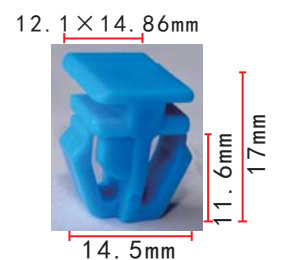

C296
POM Blue
Body Side Moulding Clip