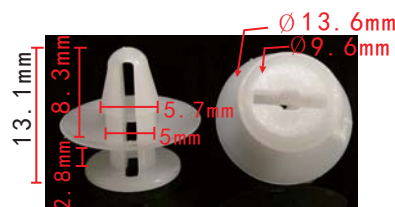

C1686
POM White

C1688
POM White
Door Trim Panel
Retaining Clip
Fawkes 2004-On, Ford 1214485