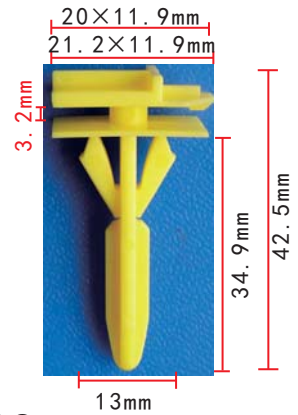

C1180
POM White
Door Lock Retaining Clip
[Honda 75305-SHJ-003](#)

C1188
POM Yellow
Reveal Moulding
Retainer
GM, Chevrolet 2005-On