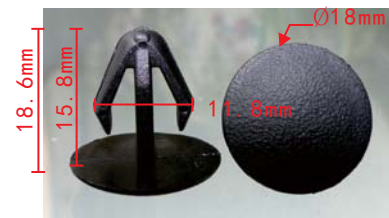

C540
Nylon Black
Retaining Clip
Fits Into 8mm Hole
[Honda; Toyota](#)