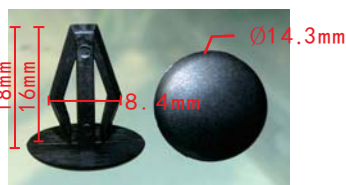

C6
Nylon Black
Retaining Clip
Fits Into 6mm Hole
Nissan 76906-T3000