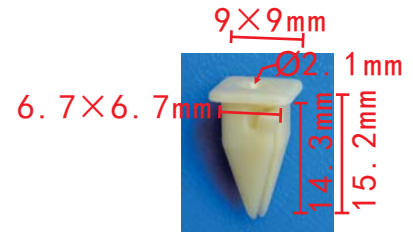

**C3078(TF6)**

Nylon Green Yellow  
Front Seat/Fender Retainer  
Toyota#90189-04207

**C3061**

Nylon Black(Assembly)  
Carpet Mat Retainer  
VW#3D0-898-501-B-B41

**C3075(TF3)**

POM White  
Rear Combination Lamp Retainer  
Nissan#26398-ED000