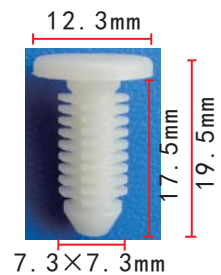

C1302
Nylon Original
Retainer **European Car**