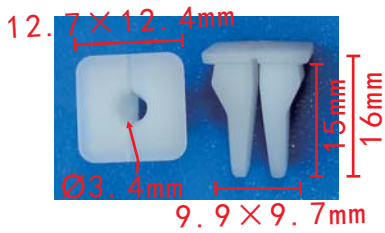

**C3247**

Rubber Black  
Head Cover Buffer  
Nissan#6582950A00

**C3316**

Nylon Light Grey  
Interior Car Roof Trim  
Fiat#735250327

**C3248**

Nylon Black  
Cover Heat Shield  
BMW#51481915964

**C3317**

Nylon Black  
Trunk Trim  
Fiat#735415836