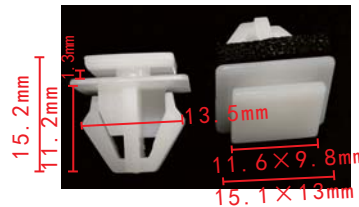

C1637
POM White
Front Bumper Retaining Clip
Hyundai Azera, Sonata
Hyundai 86360-3L000