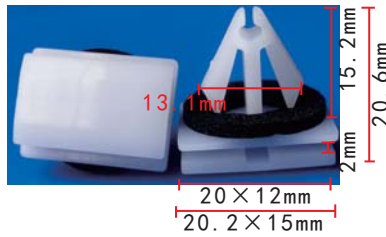

**C1613**  
POM Black  
Front Spoiler Retainer  
Toyota 52526-60030

**C1617**  
Nylon Original  
Trim Panel Retainer  
Isuzu

**C1621**  
POM White  
With Iron Clip  
Glass Retainer  
BMW

**C1622**  
Nylon Black  
Push-Type Retainer  
Honda, Mazda, GM