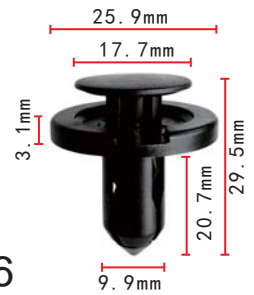

C1356
POM Black
Engine Lower Guard
Plate Retainer