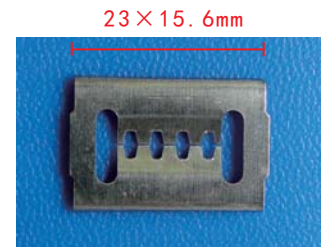

C551

Iron Sheet Brown
Bumper Cover Retainer
Ford F32Z-17C756-S
Mazda GJ21-50-049