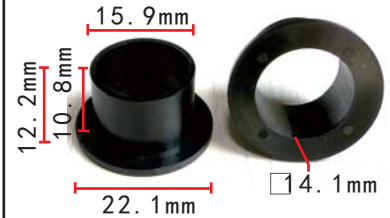

**C3298**  
Nylon White+Beige White  
Air Conduit  
MBZ#07147378241

**C3355**  
Nylon Black

**C3328**  
Nylon Black  
Rear Bumper/Body Side Fender  
MBZ#A0009914140

**C3311**  
POM White  
Engine Cabin Front  
Enclosure Grille  
Fiat#71747674