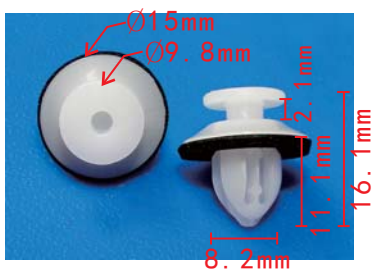

C1895
POM White
Sill Fender Retainer
Toyota#90467-A0032
(90467A0032)