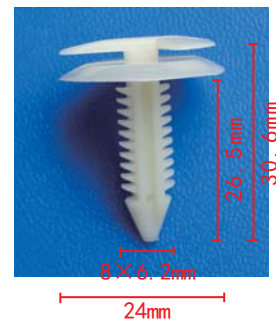

**C427**  
Nylon Beige  
Door Trim Panel Retainer  
GM 1978-On 3065575

**C478**  
Nylon Black  
Pillar Cover Retainer  
GM Truck 1985-On 15588078

**C456**  
Nylon Beige  
Retains Conduit To  
Sheet Metal In Doors  
GM 20451401