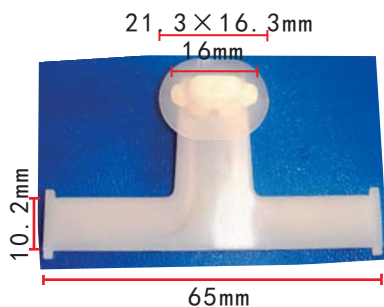

**C1046**  
Nylon Black  
Cable Strap  
Length: 182mm  
Toyota Hiace

**C1049**  
Nylon Black  
Cable Strap  
Length: 156.3mm  
Toyota Hiace

**C1052**  
Nylon Black  
Cable Strap  
Toyota Hiace

**C1047**  
Nylon White  
Cable Strap  
Toyota Hiace