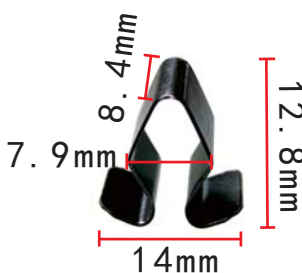

H2220

Black Trunk Lock Rack/A Pillar panel