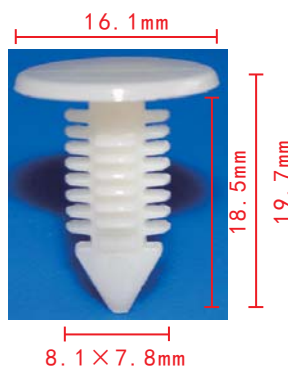

C101
Nylon Black
Bumper Retainer [Ford 1981-On](#)
Door Underbed Panel
Retainer [Chrysler 1985-On](#)