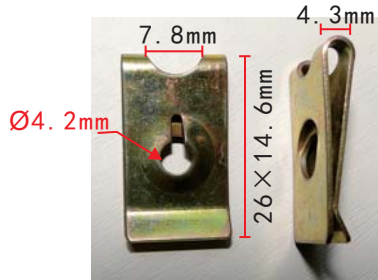

H2048

Zinc Color
U-Type Clip