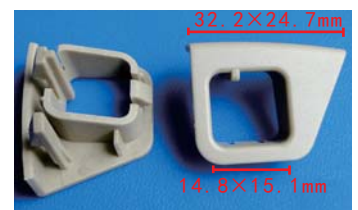

**C3087(TF57)**  
 POM White  
 Body Anti-Collision Fender Clip  
[Volvo#30784514](#)

**C3091L(TF62L)**  
 POM Yellow  
 Glove Compartment Retainer  
[Toyota](#)

**C3091R(TF62R)**  
 POM Yellow  
 Glove Compartment Retainer  
 Toyota