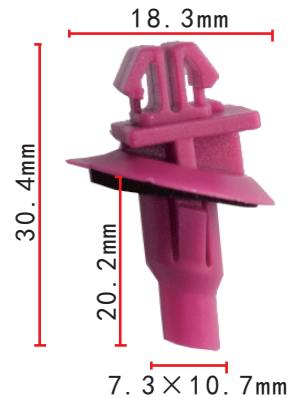

C1089
POM Mauve
Retainer
[Toyota](#)