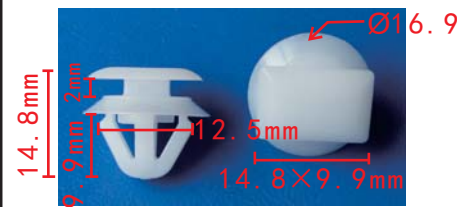

C1758
POM Origin
Rocker Panel / Scuff Panel
Retaining Clip
[Mazda E11451W24](#)