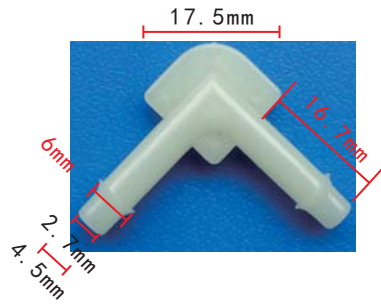

C859
Nylon Light Green
Elbow
GM 556992, 14031145, 22508049
Ford 387065, Chrysler 4100727