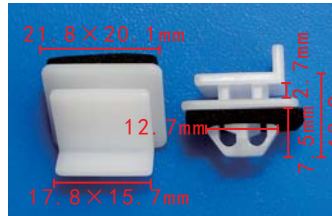

C1923

POM White
Rocker Panel Sill Fender Clip
Honda#91514-SYP-003
(91514SYP003)