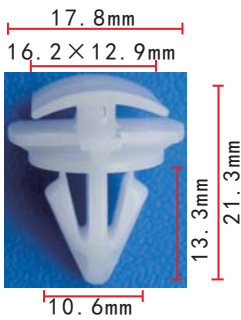

C1410
POM White
Door Trim Panel Retainer