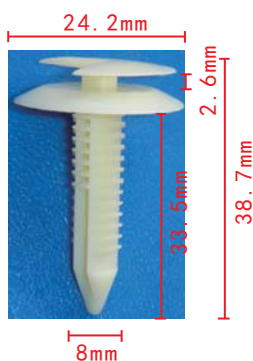

C38
Nylon Beige
Trim Panel Retainer
GM 1987-On 10126901