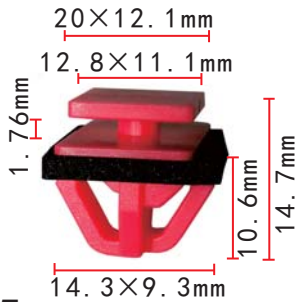

C1315
POM Red
Rocker Panel Retainer
[Kia 87756-3E500](#)