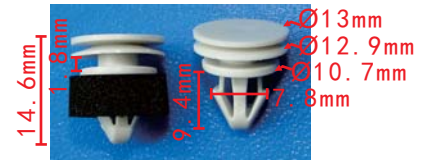

C3070
POM Grey White
Fender Apron Frame Seal Clip
VW#4F0831719