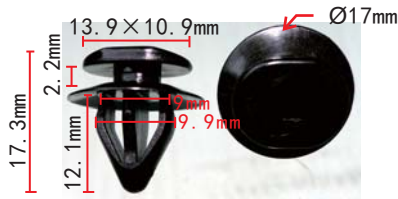

C1717
POM Black
Front & Rear Door Trim
Panel Retaining Clip
Subaru 90913-0109
Subaru Outback