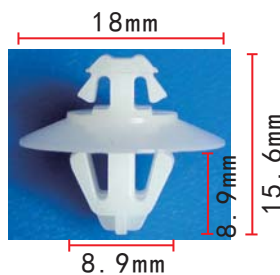

**C1257**  
POM Black / Grey  
Retainer

**C1252**  
Nylon Green  
Routing Clip

**C1256**  
POM White Retainer

**C1258**  
POM White & Blue  
Retainer

**C1253**  
Nylon Black Retainer

**C1256-A**  
POM White Retainer