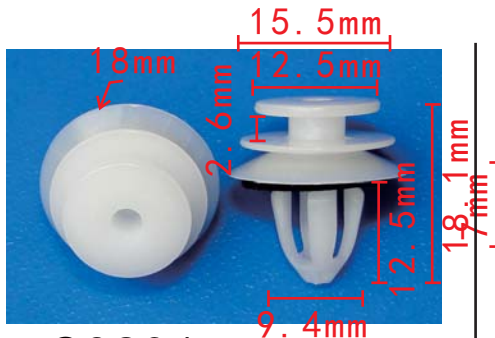

**C3284**  
Nylon Grey  
Door Panel & Bumper Bar  
Ford#N807154-S

**C3056**  
Nylon Beige  
Bumper & Fender Shield  
BMW#07147311312

**C3278**  
Nylon Beige  
Renault#908B86823R

**C3285**  
Nylon Black  
Floor Mat  
Ford#N808370-S