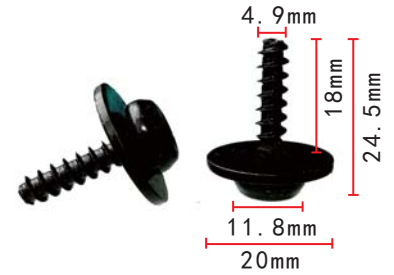

### H2084

Zinc Black  
Hexagon Tapping Screw  
Audi

**H2085**  
Zinc Black  
Hexagon Tapping Screw

**H2090**  
Zinc Black  
Iron Clip **Audi**

**H2095**  
Zinc Black  
Front Bumper Screw  
**VW**

**H2086**  
Zinc Black  
Hexagon Tapping Screw  
With Rubber Pad