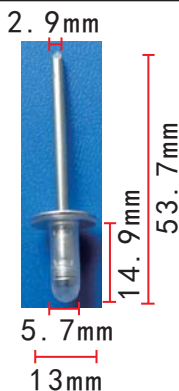

H2022

Silver White
Aluminum Rivet With
Plastic Cap
[Lexus 90269-06013](#)
[Toyota 90269-05065](#)