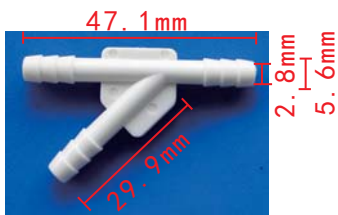

C445
Nylon Light White
Y Connector
GM 10003617, 22508052
Ford 383031