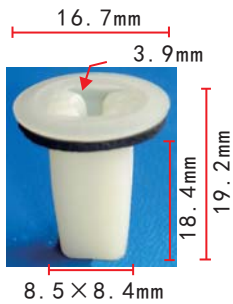

**C106**  
Nylon White #8 Screw Size

**C33**  
Nylon Beige  
Screw Grommet #10 Screw Size

**C486**  
Nylon Beige  
Screw Grommet  
#4 Screw Size

**C73**  
Nylon Beige  
Body Side Fitting #6 Screw Size

**C75**  
Nylon Beige  
Rear Side & Truck Trim  
Screw Grommet #8 Screw Size