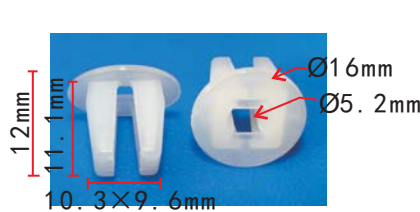

C1866
Nylon Original
Door Panel / Front Bumper Nut
NISSAN#01281-00111