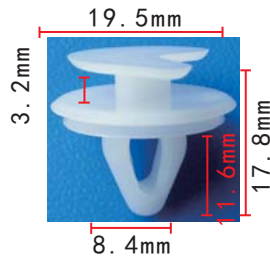

**C1286**  
 Nylon Black  
 Guider Routing Clip  
 Mercedes-Benz

**C1290**  
 Nylon Black  
 Retainer Fiat 7677865

**C1291**  
Nylon Black  
Inner Trim Panel Retainer

**C1295**  
POM White  
Retainer **European Car**