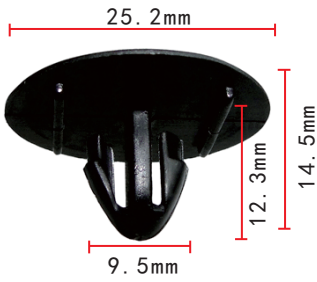

C665

Nylon Black
Hood Insulation Retainer
Toyota 90467-09050, 90467-09118