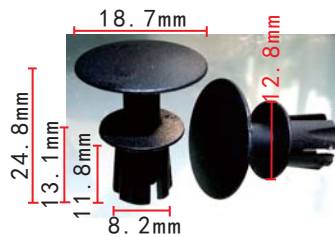

C1745
Nylon Black
Body Pillar Trim Panel
Retaining Clip
Land Rover DYQ500060