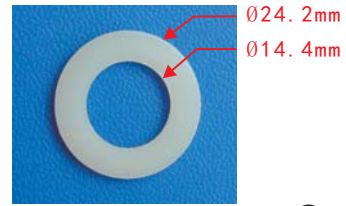

C537

Nylon White
Oil Drain Plug Gasket
Thickness: 1.2mm