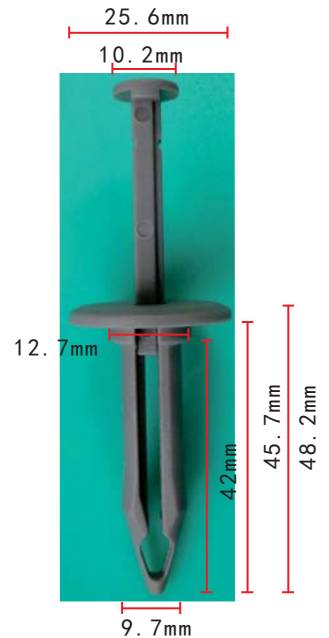

C576
Nylon Black
Bumper Fascia
Push-Type Retainer
GM Saturn 1991-On
21077131

C594
Nylon Black
Front License Plate
Bracket Push-Type Retainer
GM Truck 1994-On 15959832