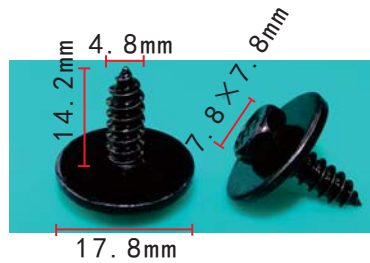

H2116
Zinc Black
Screw