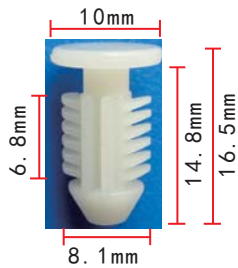

C1303
Nylon Beige
Retainer Peugeot