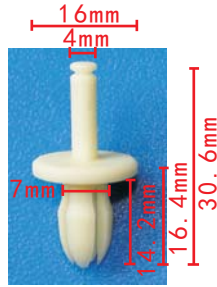

C3182
Nylon Light Green
Adjuster of the front door
glass