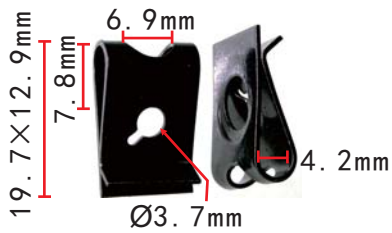

H2241

Silver White
Aluminum Rivet

Black
Inner Fender/Air Conditioning-System
Front Bumper

Black
Hexagon Self-Tapping Screw
[Ford#55914-S2](#)

Color-zinc
Hexagon Self-Tapping Screw
[Honda/Nissan/Toyota](#)

Front & Rear Bumper
Retaining Clip
[Fiat#00143689740,6102442AA](#)

Color-Zinc
Cross Head License Plate Screw

Silver
Rear Bumper/jack
(fixed with C1846 and C3062)
[VW#6Q0807180](#)

Dashboard Retaining Clip

Zinc-blue
Slotted Pan Head Screw

Silver
Fender Wheel Cover Lining
[VW#N10305502](#)