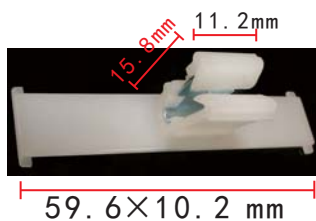

**C1156**  
Nylon White  
Moulding Clip with  
Hardware inside

**C1159**  
Nylon Black  
Tube / Cable Routing Clip  
Outside Diameter of  
Tube/Pipe/Cable 19.05 mm

**C1162**  
Nylon Black  
Pipe Moulding Clip