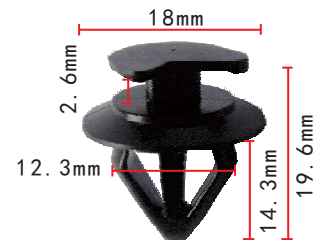

C989
POM Black
Trim Panel Retainer BMW