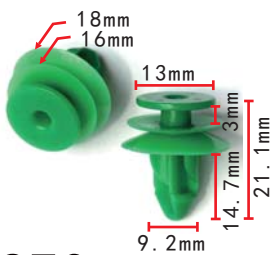

C3270
POM Green
Trunk Trim
Nissan#769844CE0A