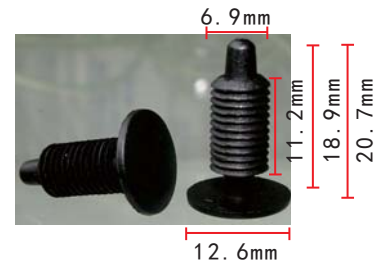

C1618
Nylon Black
Trim Panel Retainer
GM