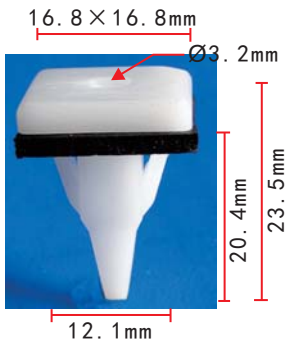

C237
POM White
Side Air Dam Screw Grommet
#8 Screw Size