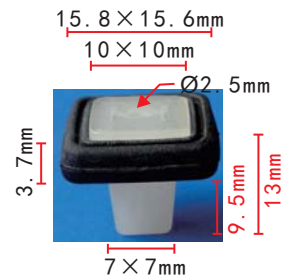

C809
Nylon White
Screw Grommet With Sealer
#6 Screw Size