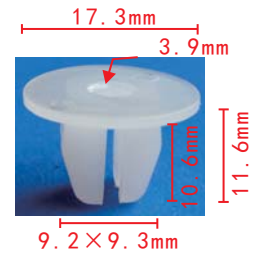

C481
Nylon White
#10 Screw Size