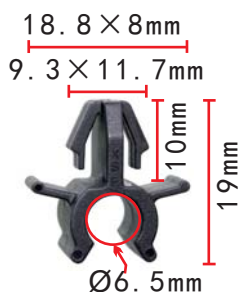

C3289
Nylon Black