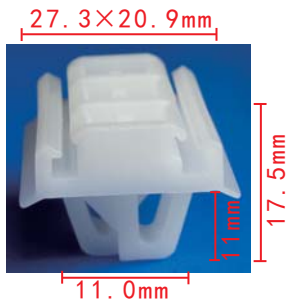

C1181
POM White
Retainer
Honda 75306-SDA-A01
2003-On