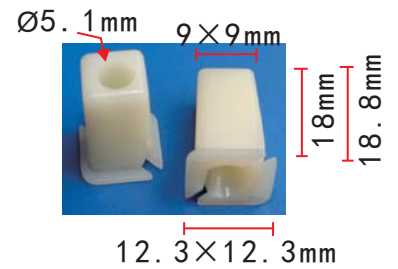

C1289
Nylon Original
Grommet Fiat