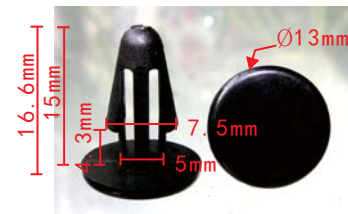

C95
Nylon Black
Retaining Clip [Honda](#)