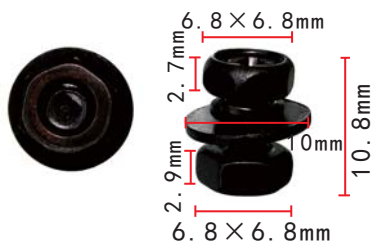

H2057

Zinc Black
Hexagon Screw