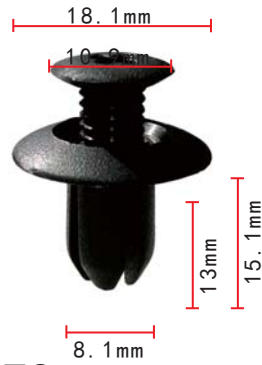

C578
Nylon Black
Push-Type Retainer
Mazda; Ford
Rocker Panel
Trim Panel Retainer
Hyundai