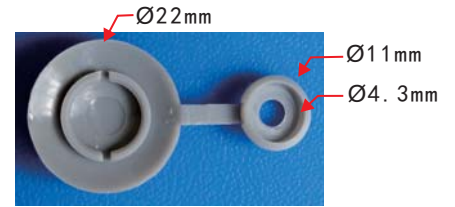

**C55**  
POM Light Blue  
Windowshield Moulding Clip

**C57**  
Nylon Green Nuts

**C58**  
Nylon Black Retainer

**C500**  
Nylon Black & Original  
Push-Type Retainer

**C56**  
Nylon  
Original  
Door Panel Retainer