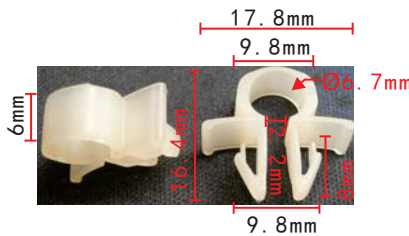

**C1433**  
Nylon Original  
Door Trim Panel Retainer

**C1437**  
Nylon Original  
Routing Clip [Toyota](#)

**C1441**  
POM White  
Instrument Panel Retainer  
[Toyota 90467-15024](#)

**C1434**  
Nylon Original  
Door Trim Panel Retainer