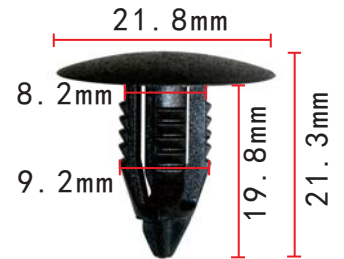

C1257
POM Black / Grey
Retainer