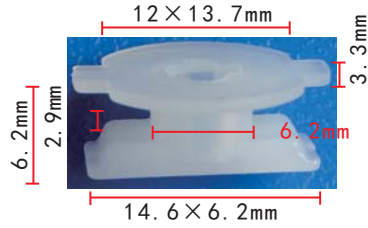

C982
Nylon Original
Side Rocker Panel Clip
Hyundai 87719-3D000