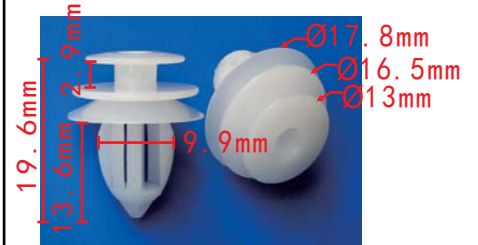

C3286

POM White