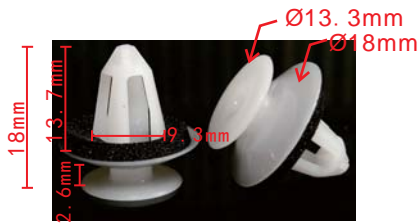

**C1693**  
Nylon Black  
Wheel Retainer  
Audi 4F0825429A

**C1699**  
 POM White  
 Interior Trim Panel Retainer  
 Mercedes-Benz 006-988-43-78

**C1708**  
 Nylon White  
 Front & Rear Wheel Trim  
 Retaining Clip  
 Honda 91513-SMG-E11