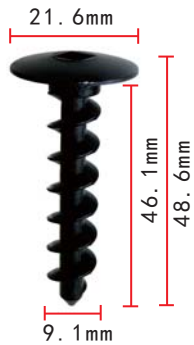

C1273
Nylon Black
Bumper Chrysler