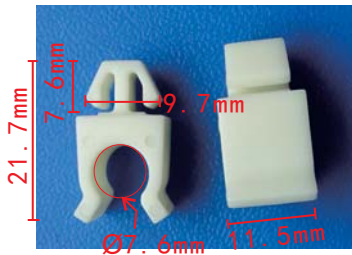

**C1860**  
 POM Pink  
 Fuel Line Retainer  
 FORD 7L3Z9S317B

**C1859**  
 POM White  
 Fender Moulding Clip  
 FORD W716507S300

**C1833**  
 POM Original & Yellow  
 Rocker Panel / Wheel-arch Clip  
 GM#93176656,4414720  
 LANDROVER#DYC101420  
 RENAULT#770307736B