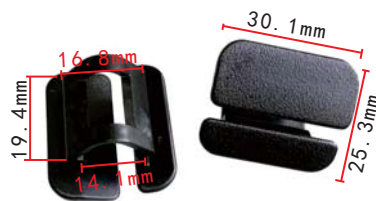

C3000
POM Black
Hood Insulation Retaining Clip
[Volvo#9182822](#)