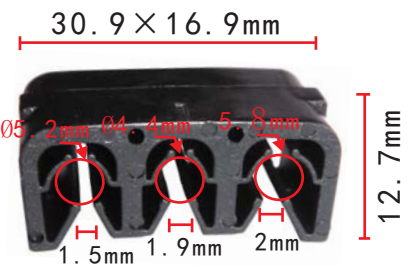

C1043

POM Black
Hose Clip
Toyota Hiace