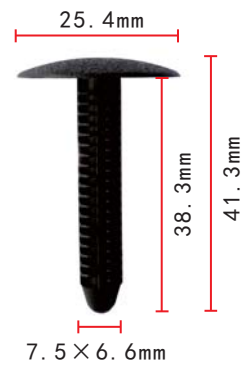

C208
Nylon Black
Interior Trim Retainer
Ford 1986-On N804349S