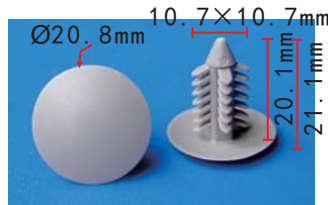

C3028
Nylon Grey
Retaining Clip