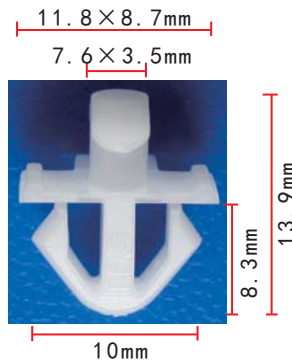

**C336**  
POM White  
Rocker Panel Moulding Clip  
GM 10443956  
Chevrolet Impala, Lumina, Monte Carlo and C & K Trucks 2000-On

**C342**  
POM White  
Rocker Panel Moulding Clip  
GM 11518357

**C673**  
POM Grey  
Rocker Panel Moulding Clip  
GM 25693852