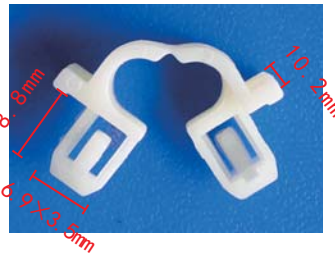

C549

Nylon Light Beige
Windshield Washer
Hose Retainer
Honda
90652-SB2-023