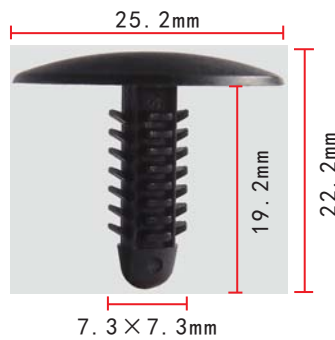

C40
Nylon Black
Fascia Retainer
Chrysler 1985-On 6501067