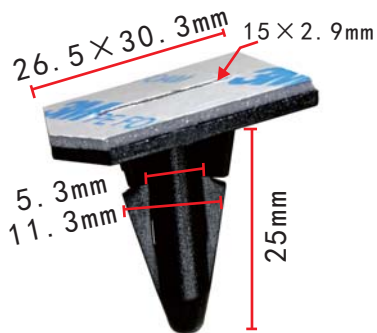

C1037

POM Black
Rear Windshield Retainer
Adhesive Backed
Top Right
Toyota Hiace