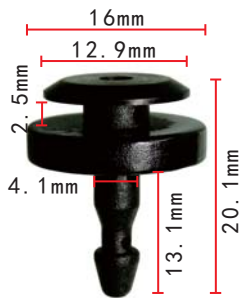

C1468
Nylon Black
Retainer [Nissan 66820-60R10](#)