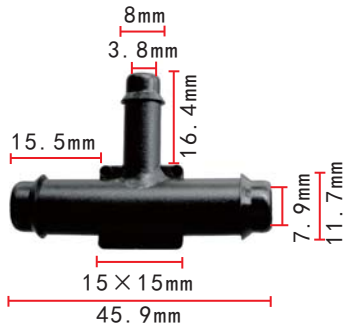

C442
Nylon Black
Tee Connector
GM 472814
Ford D9AE-9E645AA