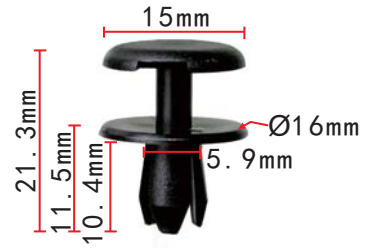

C1996
Nylon Black
Front Bumper Retainer
[GM#9130754,1406925](#)