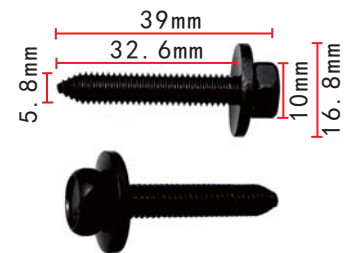

H2084

Zinc Black
Hexagon Tapping Screw
Audi