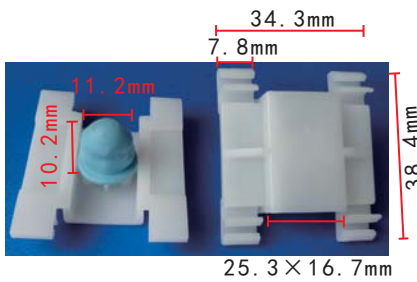

### C845

POM White  
Door Trim Panel Retainer  
VW

**C846**  
Nylon Black  
Tail Panel Inner Plastic  
Panel Retainer **BMW**

**C849**  
Nylon Black  
Retainer  
**Opel**

**C852**  
Nylon Black  
Push-Type Retainer  
**Mercedes-Benz**