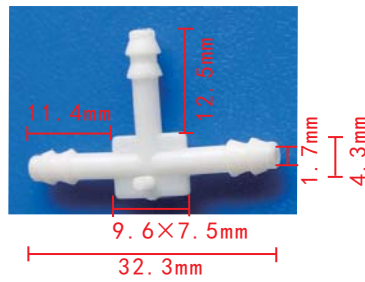

C443
Nylon Light White
Tee Connector
GM 14017705
Ford 3895904