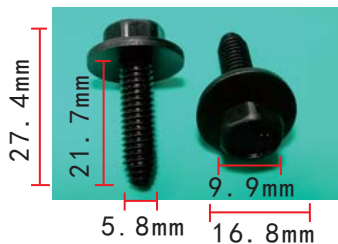

H2073

Zinc Black
Hexagon Tapping Screw