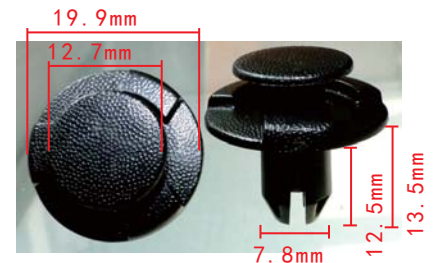

**C1691**  
POM White  
Door Interior Trim Panel  
Retaining Clip  
Audi A6 / A8 2008-On  
Audi 8E0867276

**C1682**  
Nylon Black  
Rocker Panel Retainer  
Mustang  
Ford F4ZZ-6310182-A

**C1686**  
POM White