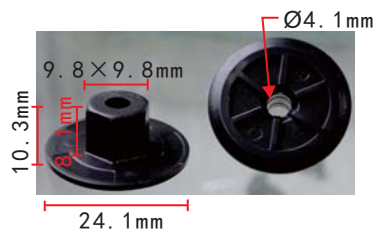

C1590
POM Black
Nut [BMW 51711958025](#)