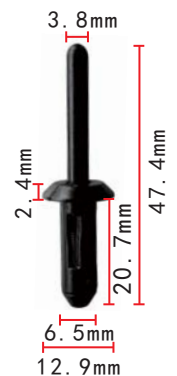

C462

Nylon
Black
Blind Rivet
Panel Range: 2.4-4.0mm
[GM 15955172, 20421672](#)