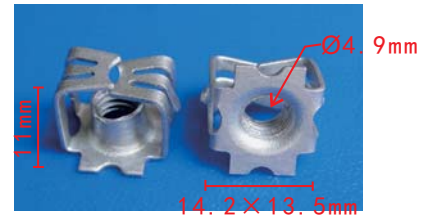

H2185

Zinc White
License Plate Fixed Nut