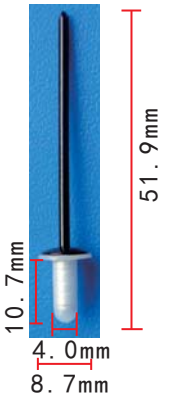

H2016
Steel Mandrel
Aluminum Rivet
With Plastic Cap
Toyota 90269-04053