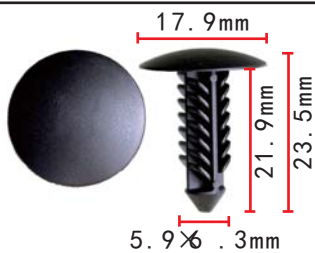

C3341

Nylon Black
Chassis Breaking System/
Luggage Cover Trim Panel
GM#11589181 Ford#W711687S300