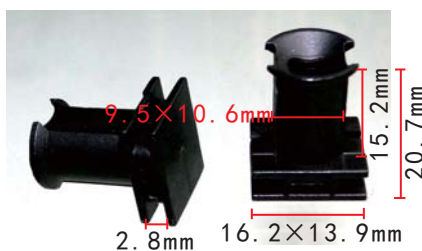

C1885
Nylon Black
Rocker Panel Trim Clip
VW#6Q0853147