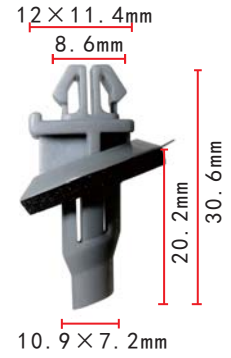

C807
POM Grey
Fender Clip Retainer