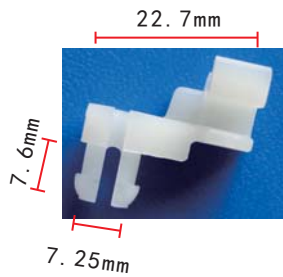

C329
Nylon White
Door Lock Rod Clip-Right
[Toyota 69293-12030](#)