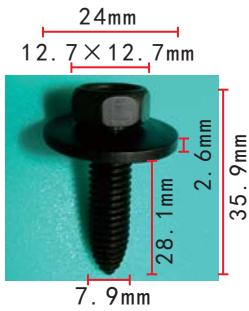

H2071

Zinc Black
Hexagon Tapping Screw
GM