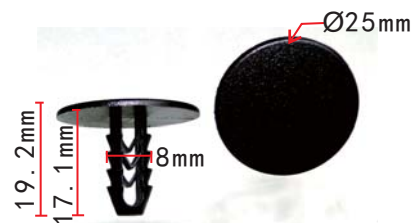

C1890
Nylon Black
Trim Panel
Retaining Clip
FIAT#14592287