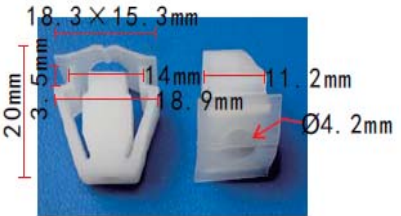

C1809
Nylon Original
Wheel Trim Retainer
VW 8K0-821-213A