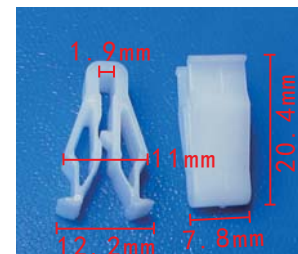

C1880
POM White
Navigator Retaining Clip