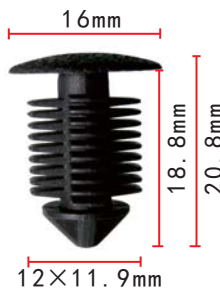

C1309
Nylon Grey
Retainer European Car