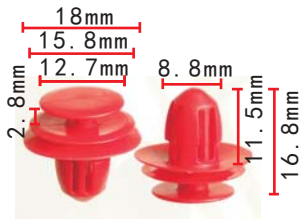

C3236
POM Red
Rear Door Trim
Panel Retaining Clip
[Nissan#63848-AQ100](#)