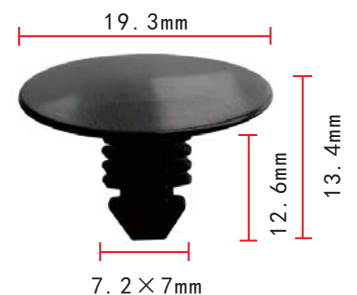

C140
Nylon Black
Mud Shield Retainer
[GM 20032850](#)
[Ford 387258-S, 387258-A](#)
[Chrysler 3861577](#)