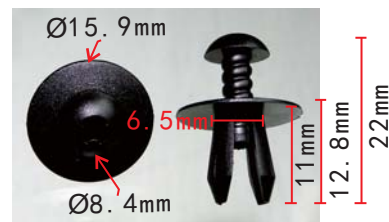

C1888
Nylon Black
Bumper/Fender/Radiator
Grille Retainer
MBZ#A1269900392