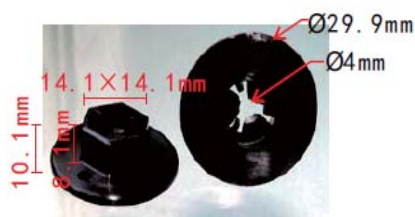

C1825
Nylon Black
Wheel Fender Retainer
[Hyundai KIA 84145-26000](#)