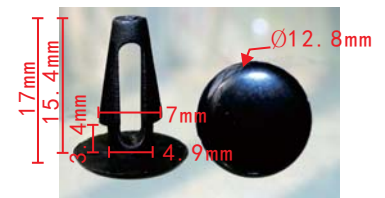

C9
Nylon Black
Retaining Clip
Fits Into 5mm Hole [Toyota; Nissan](#)