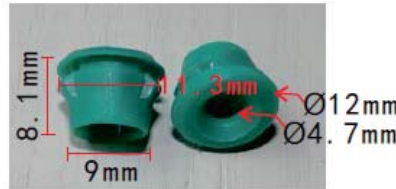

C1785
Nylon Green
Side Sill Outer Trim Grommet Retainer
BMW 51711932996