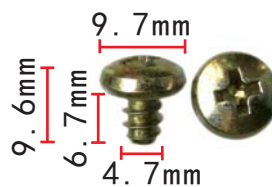

H2258

Color-Zinc
Seat Back
[VW#N0139802](#)