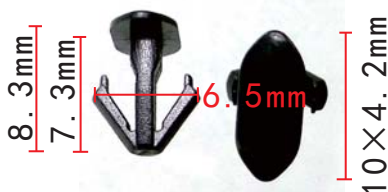

C1997
Nylon Black
Rear Door Sealing Strip Clip
[Honda#90651-T2M-003](#)