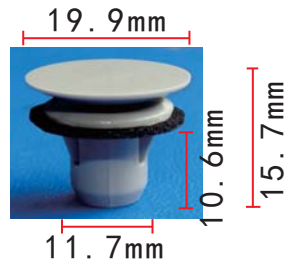

C1320
POM Grey
Fender Retainer