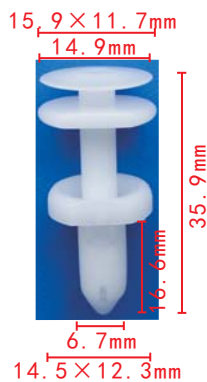

C599
POM
White
Door Trim Panel
Push-Type Retainer
[GM 15960325](#)