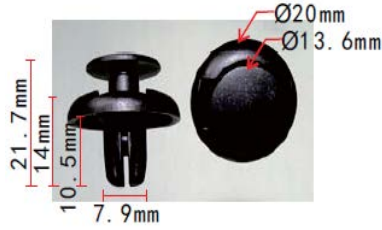

C1765
Nylon Black
Front & Rear Bumper / Fender Retainer
Mercedes-Benz A0009914940