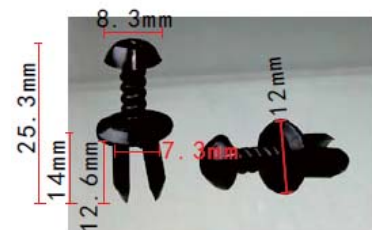

**C1836**  
POM White  
Navigation System Retaining Clip  
Hyundai

**C1789**  
POM White  
Door Strip Retaining Clip  
FIAT 7078732

**C1790**  
Nylon Black  
Engine Compartment Apron / Venting Grille Port Retainer  
BMW 51-16-8-197-908