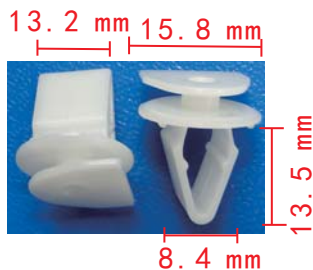

C1164
Nylon White
Moulding Clip