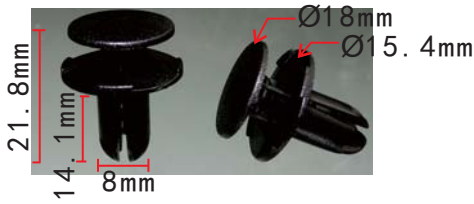

C1729

POM Black
Front Bumper
Retaining Clip
[Hyundai 86595-2T500](#)