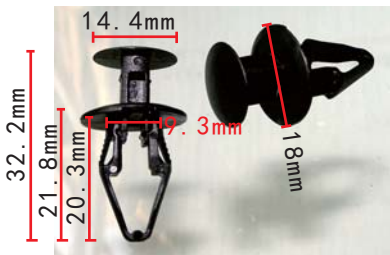

C1731
Nylon Black
Fender / Bumper Retaining Clip
[GM 11561368](#); [Jeep Wrangler](#)