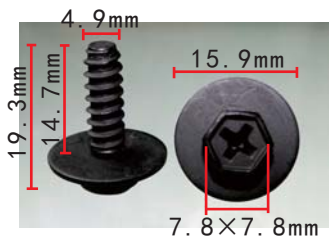

H2175

Dacromet Black
Front & Rear Bumper /
Body Exterior Trim /
Mud Guard Screw
Mazda 9CF600516B