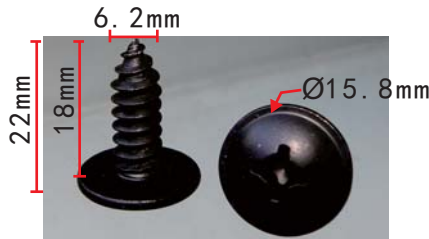

H2180

Zinc Black
Cross Recessed Round
Head Screw
Hyundai: 1249306207B