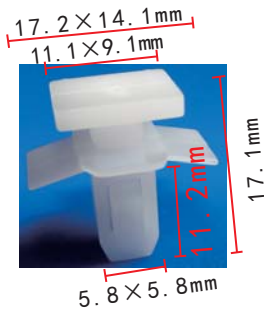

C1528
POM White
Rear Bumper Retainer
Subaru 57160FC010