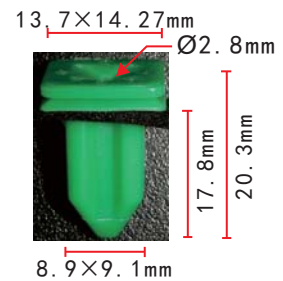

**C1322-B**  
 Nylon White  
 Panel Screw Seat2(Inside)

**C1317**  
 Nylon Black Retainer  
[Chrysler 2964547](#)

**C1321**  
 POM Black  
 Trim Panel Retainer

**C1323**  
 Nylon Green Retainer

**C1318**  
 Nylon Black  
 Push-Type Retainer