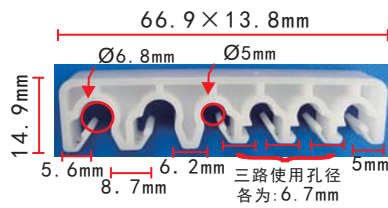

C1205
POM White
Routing Clip
Toyota Alphaard