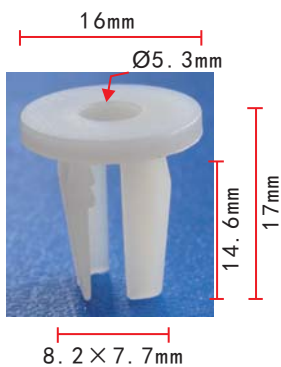

C387
Nylon Beige
Back Panel Attachment
#12 Screw Size
Ford W700566-S300