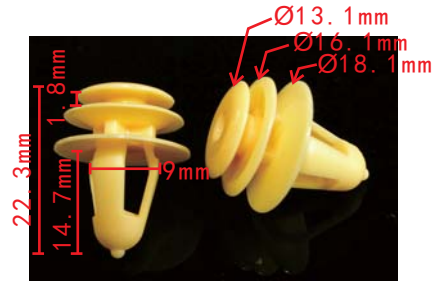

C1345
POM Yellow
Trim Panel Retainer