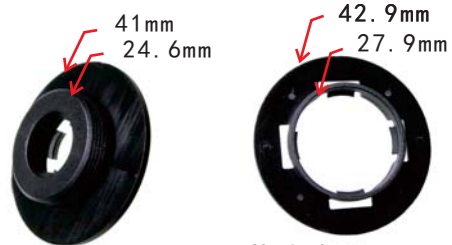

POM Milk White  
Real Wheel Arch/Brow

Nissan#74816AX000

Height: 9.6mm  
Mat Clip-Up

Height: 5.5mm  
Mat Clip-Down

Height: 9.8mm  
Pad Clip-Up

Height: 20.2mm  
Pad Clip-Down

**C3307**

Nylon Black  
Mat Pad