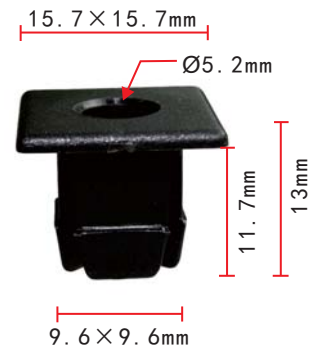

C457
Nylon Black
#12 Screw Size
Chrysler 6032516