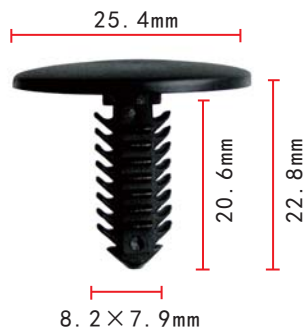

C431
Nylon Black
Fascia To Bumper Retainer
Ford 1981-On 389443-S