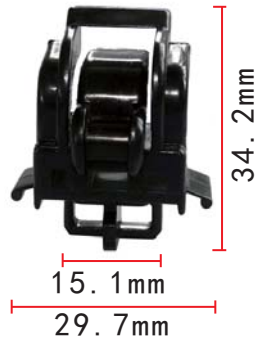

C171
POM Black
Hood Prop Rod Clip
Holds 8mm Prop Rod
[Honda 90677-SEO-003](#)