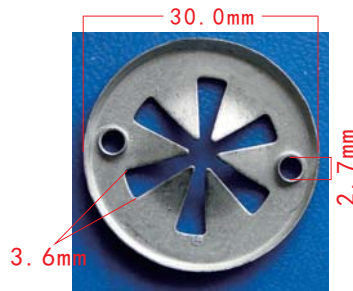

C1108
Nylon Black
Cowl Water Pipe
Retaining Clip
Fawkes