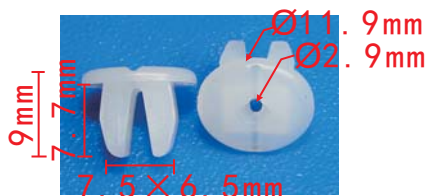

C3051
Nylon Original
Front & Rear Door/Tail Gate Trim Retainer
Hyundai#14910-04000