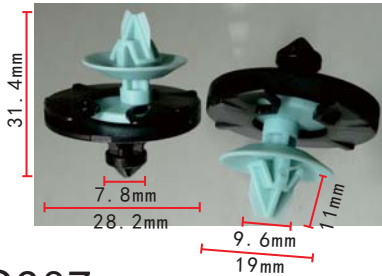

C907
POM Black &
Light Green
Door Trim Retainer [VW & Audi](#)