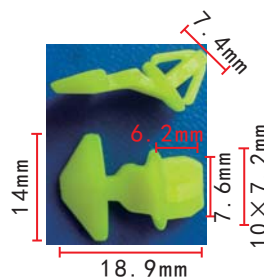

**C1445**  
 Nylon Black  
 Retainer Toyota, Honda

**C1449**  
 Nylon Coffee  
 Push-Typer Retainer  
 Mazda B042-68-865 05; Honda

**C1453**  
 Nylon Black  
 Push-Typer Retainer

**C1446**  
 Nylon White  
 Trim Panel Retainer  
 Suzuki 09409-08322