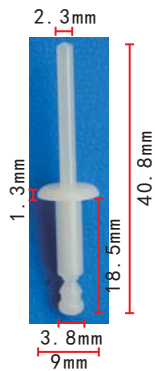

C1239
Nylon
Original
Plastic
Blind Rivet
European Car

C1240
Nylon
Original
Plastic
Blind Rivet
European Car