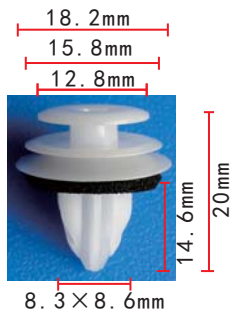

C1392
Nylon Black
Splash Shield Clip

C1401
POM White
Door Trim Panel Retainer