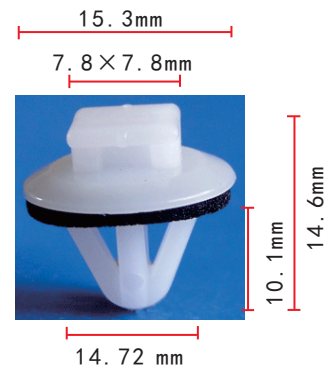

C166

POM White
Retainer With Sealer
Toyota 62955-20020, 62955-12010,
90467-10077; GM 94848834