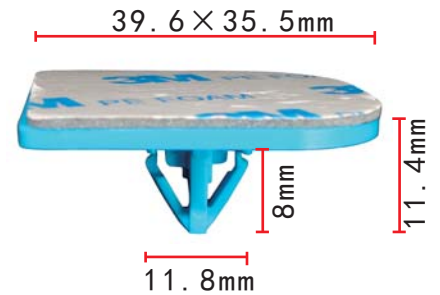

C1034
POM Blue
Middle 2 & Rear
Window Retainer
Adhesive Backed
Toyota Hiace