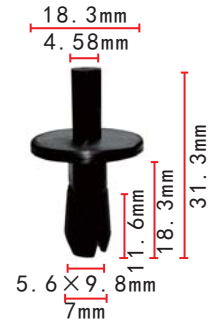

C426

Nylon Black
Grille To Metal
Stamping Retainer
Ford 387944-S