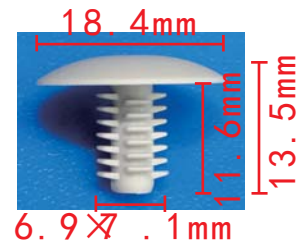

C3316

Nylon Light Grey
Interior Car Roof Trim
Fiat#735250327