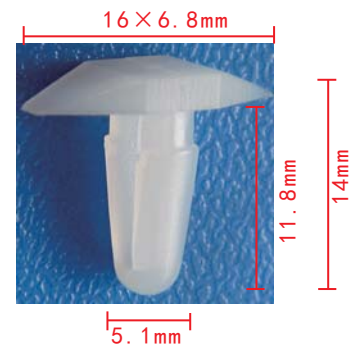

C65

Nylon Original
Hood Seal Retainer
Honda Accord & Prelude 1983-On
91513-SE0-003