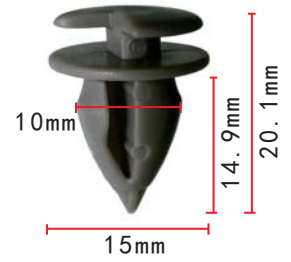

**C1283**  
 POM White  
 Door Trim Panel Retainer

**C1287**  
 Nylon Grey  
 Trim Panel Retainer  
 European Car

**C1280**  
 Nylon Original  
 Door Trim Panel Retainer  
 Peugeot 6995X3

**C1284**  
 Nylon Black  
 Inner Trim Panel Retainer