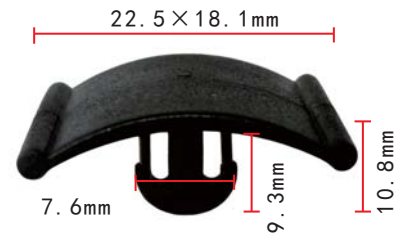

C844

Nylon Black
Retainer Opel