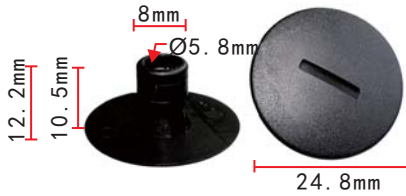

**C1389**  
Nylon Deep Grey  
Grommet **Toyota**

**C1393**  
Nylon White & Black  
Door Trim Panel Retainer

**C1386**  
Nylon Black  
Cowl And Carpet Retainer  
**Nissan, Suzuki**

**C1390**  
Nylon White  
Nut **Toyota**