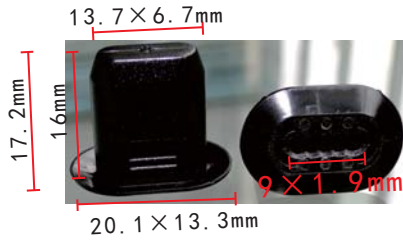

C1578
Nylon Black
Retainer Peugeot, Renault