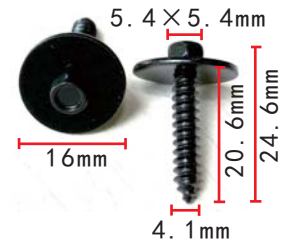

H2240

Black Mudguard/Side Fender
[Ford#N801169S900/W710763S901](#)