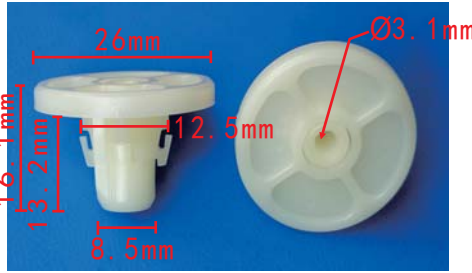

**C3229**  
 POM Grey  
 Rear Bumper Bracket  
[Nissan#85284-JD00A](#)

**C3235**

Rubber Black  
Sunroof Drain Hose Plug Block  
Nissan#01658-02151

**C3239**

Nylon White  
Car Floor Trim Clip  
BMW#07-14-7-306-224