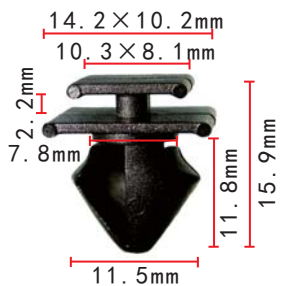

C1294
Nylon Black Retainer