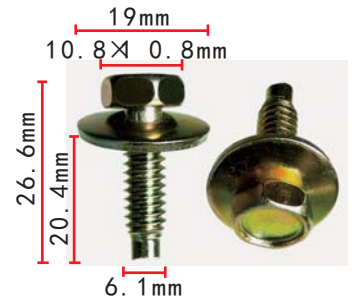

H2211

Color-Zinc
Body Hexagon Head Bolt
Ford#57030S36