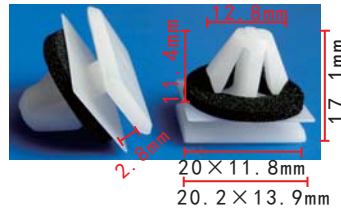

C1541
POM White
Retainer [GM](#)