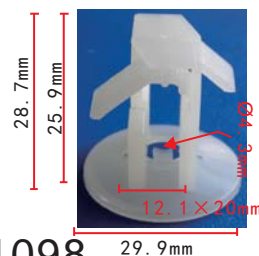

C1098
Nylon Original
Cowl Anti Vibration Pad
Retainer