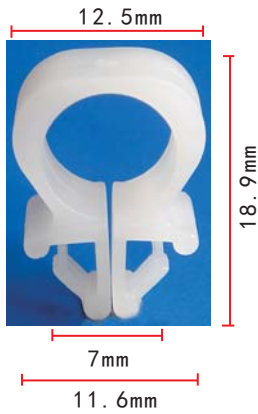

C51
Nylon White
Tube/Cable Routing
Clip, Diameter: $\Phi 8\text{mm}$
[Mazda 9927-70-901](#)