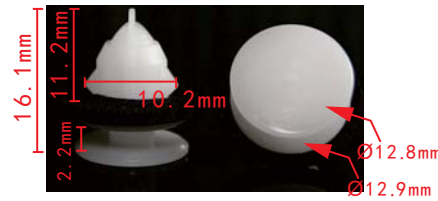

**C1691**  
POM White  
Door Interior Trim Panel  
Retaining Clip  
Audi A6 / A8 2008-On  
Audi 8E0867276

**C1682**  
Nylon Black  
Rocker Panel Retainer  
Mustang  
Ford F4ZZ-6310182-A

**C1686**  
POM White