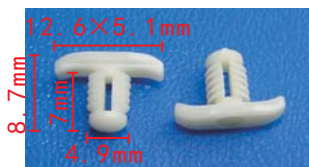

C1911
Nylon Light Green
Front & Rear Door
Weatherstrip Clip
[VW#1Z0837732](#)