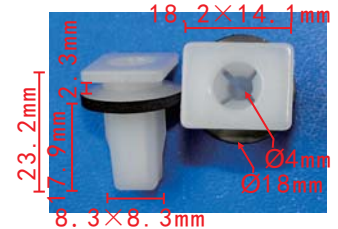

C3038
Nylon Original
Rear Bumper Grommet
Hyundai#86625-3S000