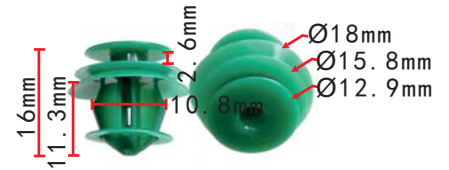

C3063
POM Dark Green
Electric Lift Tail Door/Skylight
Interior Trim Panel
Mazda#KD45-68-865