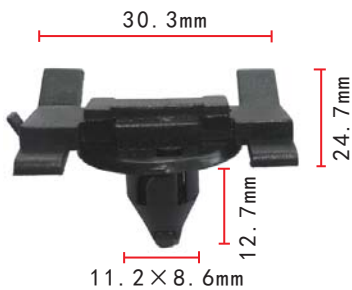

C191

Nylon Black
Side Panel Retainer
Toyota 75049-33010