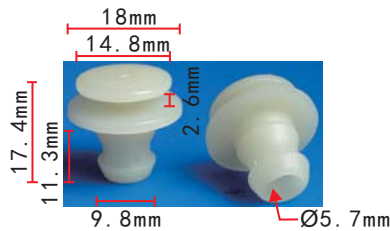

**C1464**  
Nylon Original  
Screw Seat With Iron Clip  
Honda 91638-SM4-003

**C1457**  
Nylon Light Green  
Retainer  
Nissan 76882-VE000

**C1461**  
POM Pink  
Door Trim Panel Retainer  
Subaru 909130008