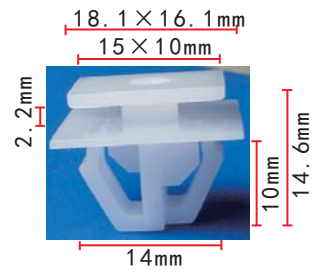

C881
Nylon Light Green
Tee Connector

C889
POM White
Rocker Panel Moulding Clip