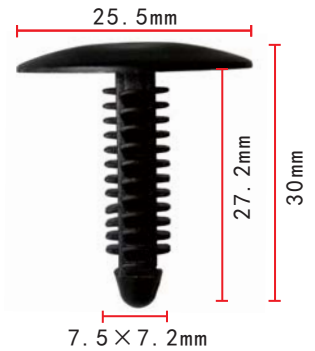

C609
Nylon Black
Headlight Mounting Panel
To Cross Member
Sight Shield Retainer
[Dodge Daytona 1993-On 6502104](#)