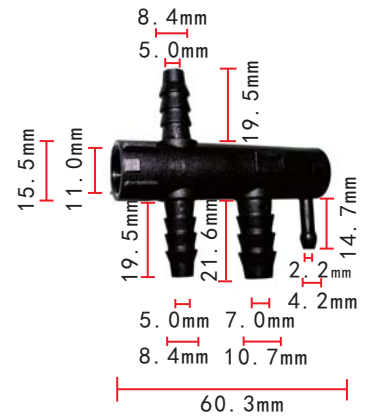

C1153
POM Black
Push-Type Retainer

C1160
Nylon Black
Oil Tube