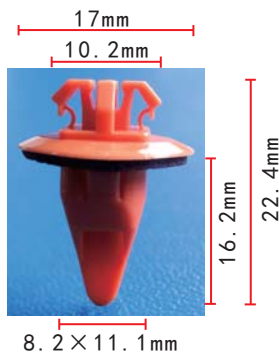

**C223**  
Nylon  
Black  
Weatherstrip Retainer

**C227**  
POM Blue  
Moulding Clip With Sealer

**C231**  
Nylon White  
Hood Prop Rod Clip  
Holds 8mm Prop Rod  
[Honda 90677-671-0031](#)

**C224**  
POM Black  
Retaining Clip