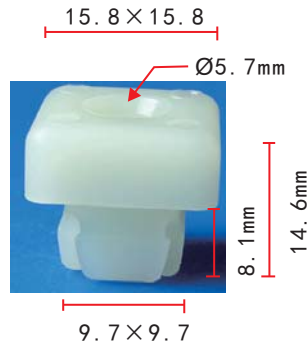

**C571**  
Nylon Black  
Nut #10 Screw Size

**C332**  
POM Black  
Hood Adjustment Nut  
Ford 1989-On

**C421**  
Nylon Beige  
License Plate Nut  
#14 Screw Size Ford 380707-S

**C180**  
Nylon  
White  
Radiator Grille Nut  
#8 Screw Size