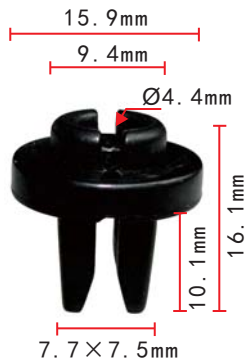

C839

Nylon Black
Wheel Well Moulding
Screw Grommet
#10 Screw Size
Honda 90107-S10-003, CR-V 1997-On