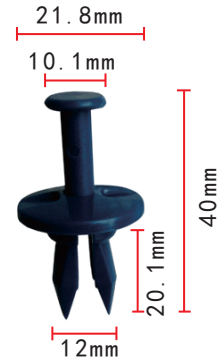

C312
Nylon Black
Door Flange Weatherstrip
Retainer GM 4801268

C435

POM Blue
Fascia Retainer
GM 1979-On 5973823