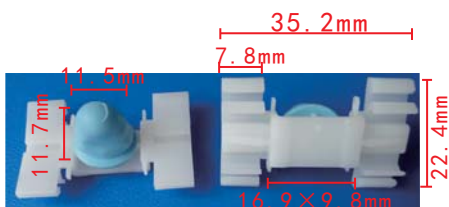

C849
Nylon Black
Retainer
Opel