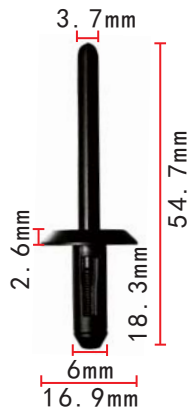

C604

Nylon
Black
Blind Rivet
General Purpose
Panel Range: 3.9-6.0mm

C550

Nylon Primary Color
Oil Drain Plug Gasket
Thickness: 1.3mm