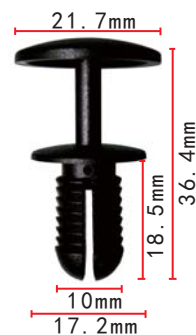

C1426
Nylon Black
Push-Type Retainer [VW, Audi](#)