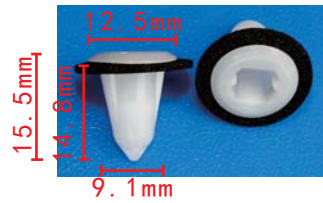

C3295
POM White
Engine Seal Trim
Soundproof Device
BMW#51488252749