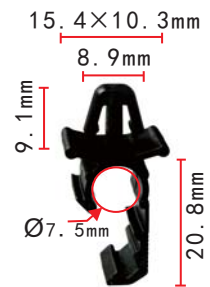

C1358
Nylon Black
Pipe Retaining Clip