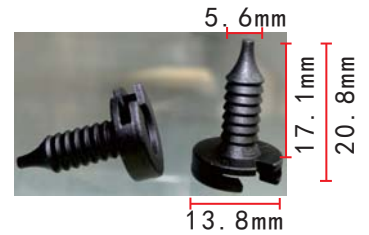

C1545
Nylon Black / Blue
Retainer
[Land Rover MXC9134](#)