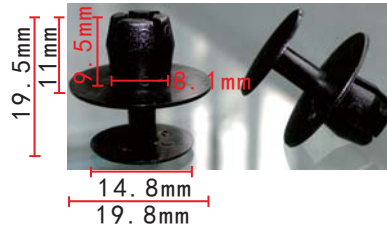

**C1579**  
 POM White  
 Trim Panel Retainer  
 European Car

**C1583**  
 Nylon Black &  
 POM Beige Retainer

**C1576**  
 POM Black  
 Seat Trim Panel Retainer

**C1580**  
 Nylon Black  
 Push-Type Retainer Peugeot