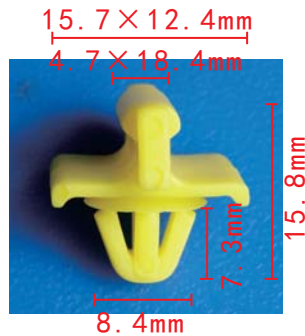

C948
POM Yellow Retainer