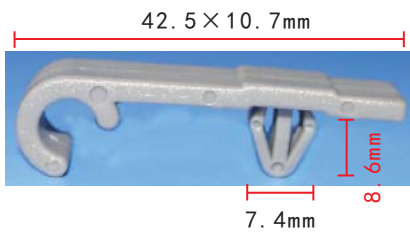

C316
Nylon Beige
Moulding Fastener

C127
Nylon Grey
Windshield Washer
Hose Clip, Holds 6mm Hose