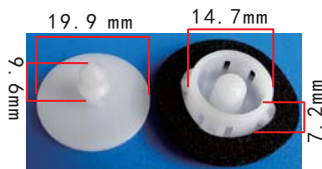

**C1111**  
Nylon Black Retainer

**C1104**  
Nylon Grey  
Retainer

**C1105**  
POM White  
Snap Fastener  
Head Diameter: 21.6mm

**C1108**  
Nylon Black  
Cowl Water Pipe  
Retaining Clip  
Fawkes

**C1112**  
Nylon Black Retainer