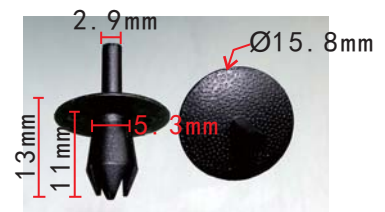

C1886

Nylon Black
Bumper Retainer
OPEL#2317703