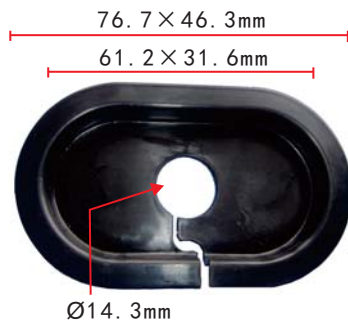

**C1001**  
Nylon Black  
Used On The Hood  
[Toyota Hiace](#)

**C1004**  
Nylon Black  
Trim Panel Retainer  
[Toyota Hiace](#)

**C1007**  
Nylon Light Coffee  
Trim Panel Retainer  
[Toyota Hiace](#)

**C1002**  
Nylon Black  
Used Under  
Instrument Panel  
Height: 6.8mm  
[Toyota Hiace](#)