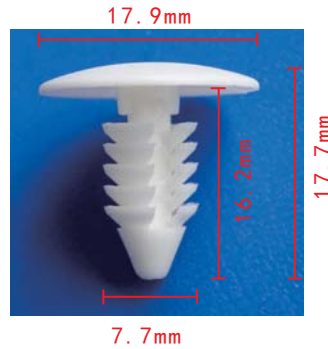

C529
Nylon White
Fender & Bumper Shield
Retainer
GM; Ford ; Chrysler; AMC