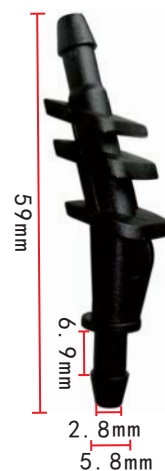

C1197
Nylon Black
Connector