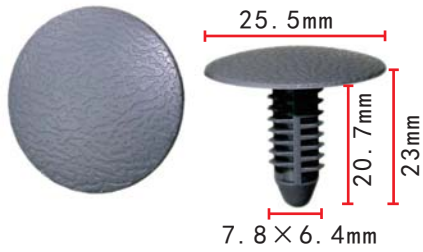

**C3282**  
 Nylon Black(With Iron Clip)  
 Door Pillar Trim / Trunk Clip  
[GM#24405739](#)

**C3255**  
 POM White  
 Bracket Clip For the Lights and Wire  
[BMW#61-13-8-350-827](#)

**C3274**  
 POM White  
 It is suitable for Renault  
[Renault#77 03 081 223](#)