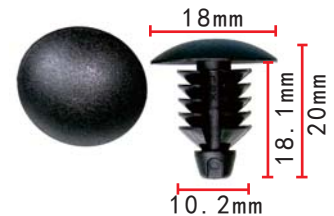

**C3247**

Rubber Black  
Head Cover Buffer  
Nissan#6582950A00

**C3316**

Nylon Light Grey  
Interior Car Roof Trim  
Fiat#735250327

**C3248**

Nylon Black  
Cover Heat Shield  
BMW#51481915964

**C3317**

Nylon Black  
Trunk Trim  
Fiat#735415836