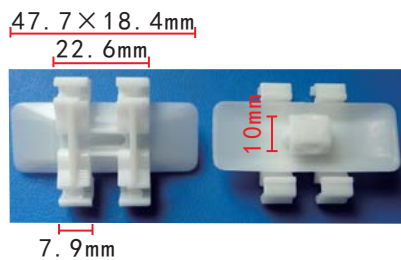

C901
POM White
Retainer
European Car 50108,
Mercedes-Benz 0079887178