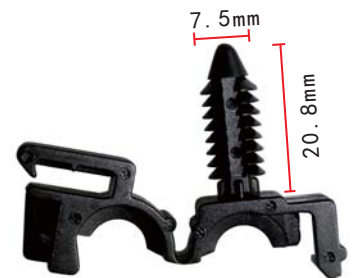

C648
Nylon Black
Routing Clips
For Wire Loom
Inside Diameter: 7.8mm
[GM 12040984](#)