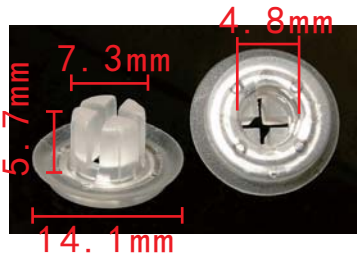

C3187

TPE Original (Mental inside)
Window Adjusters and Seals

VW#5Z0853695