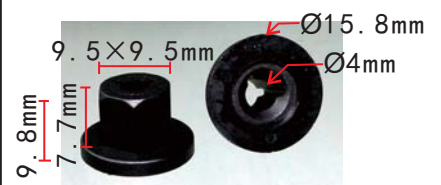

C1759
Nylon Black
Wheel Cover Nut
[GM, Ford&Opel 90413589,180942](#)