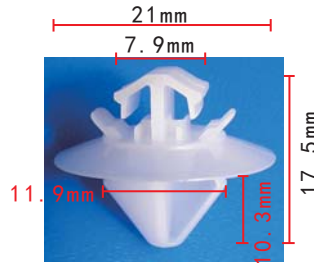

**C1579**  
 POM White  
 Trim Panel Retainer  
 European Car

**C1583**  
 Nylon Black &  
 POM Beige Retainer

**C1576**  
 POM Black  
 Seat Trim Panel Retainer

**C1580**  
 Nylon Black  
 Push-Type Retainer Peugeot