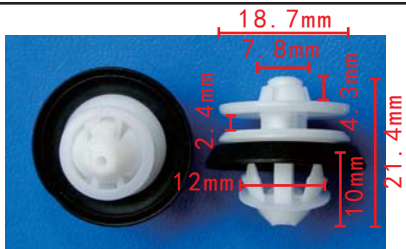

C3009
POM White with Seal
Door Panel Retainer
VW#8Z0868243