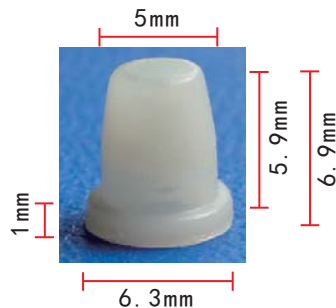

C463

Nylon Beige
Barrel Nut
Stud Size: 3.9mm AMC 4006316