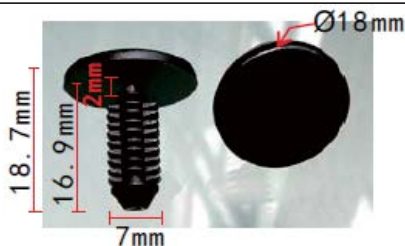

C1797
Nylon Black
Front & Rear Door Trim Panel
Retaining Clip
[Peugeot 699295](#)