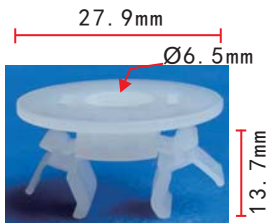

**C1322**  
 Nylon White &  
 POM Black  
 Protective Panel Retainer

**C1324**  
 POM Black Retainer

**C1325**  
Nylon Original  
Trim Panel Retainer

**C1329**  
POM Black Retainer

**C1333**  
Nylon  
Black  
Cable Strap