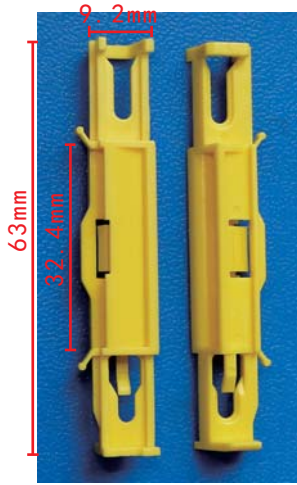

C3321

POM Yellow
Front Windshield Strip
Peugeot/Citroen