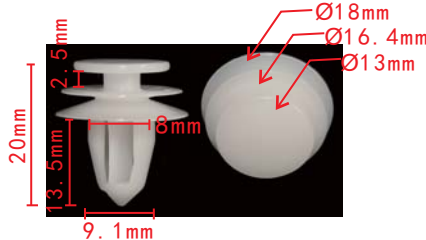

**C1741**  
 POM Black  
 Retaining Clip  
 Land Rover DYC500110

**C1711**  
 Nylon Black  
 Trunk Cover Retaining Clip  
 VW 7L6-868-307 Touareg

**C1705**  
 POM White  
 Trunk Door Interior Trim  
 Retaining Clip  
 Nissan 01553-30001