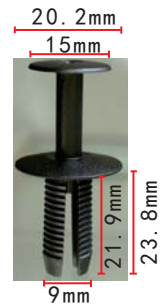

C1533
Nylon Black
Fender Lining Retainer
BMW 51127004445