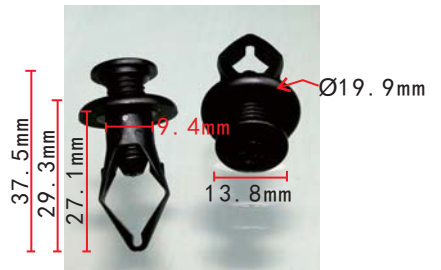

**C1800**  
 Nylon Black

**C1770**  
 POM White (With Rubber)  
 Door Trim Panel Retaining Clip  
 Ford W713297S300

**C1772**  
 Nylon Black  
 Front Bumper Retaining Clip  
 Hyundai 86590-35000

**C1775**  
Nylon Black  
Wheel Arch Fender /  
Wheel Trim Liner Nut  
Hyundai 86825-28000