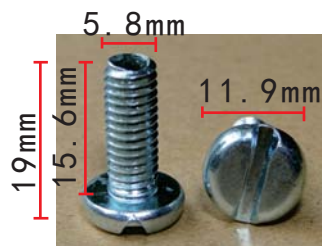

H2233

Zinc-blue
Slotted Pan Head Screw