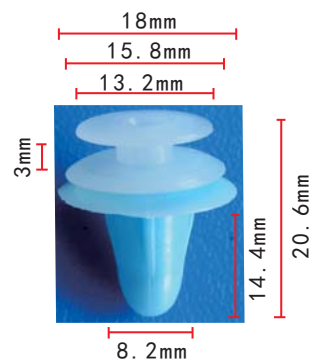

C391
POM White
Trim Board Retainer

C392
Nylon Original & Blue
Door Panel Retainer
Toyota 67771-22010, 67771-16020