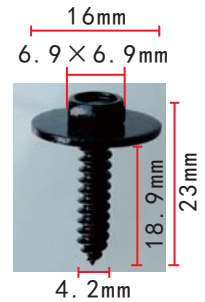

H2040

Zinc Black
Splash Shield Screw
BMW

H2033

Zinc Black
Cross Recessed Round
Head Tapping Screw