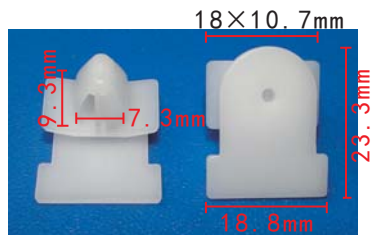

C1801
Nylon Black

C1803
POM White
Routing Clip