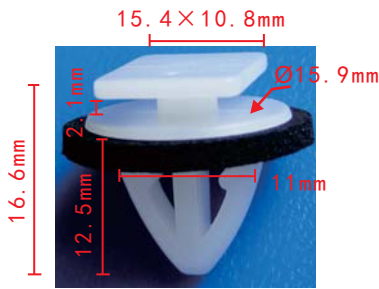

C1113
Nylon White