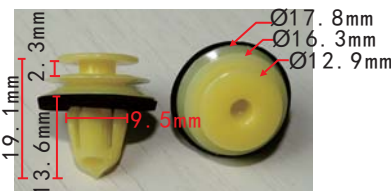

C1949
POM Yellow
Door Trim Panel Retaining Clip
[Honda#91560-TX4-A01](#)