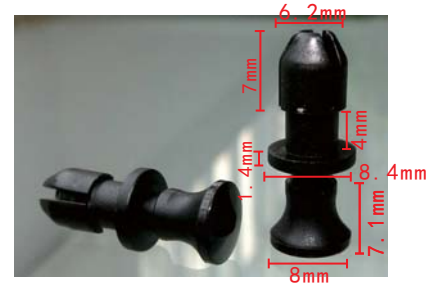

**C3325**

Nylon Black  
Tailgate Trim Panel  
MBZ#A0009970133

**C1068**  
Nylon Black  
Push-Type Retainer

**C1073**  
Nylon Black  
Push-Type Retainer

**C1069**  
Nylon Black  
Push-Type Retainer

**C1074**  
Nylon Black  
Push-Type Retainer