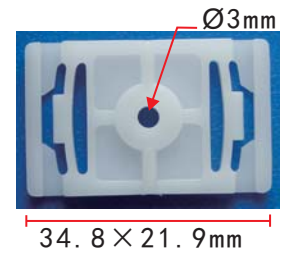

C914
POM White
Plastic Clip [VW & Audi](#)