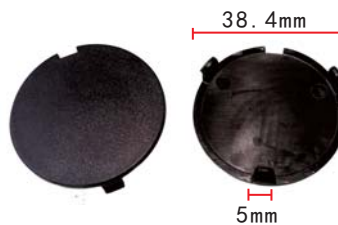

C1424
Nylon Black
Cap [VW, Audi](#)