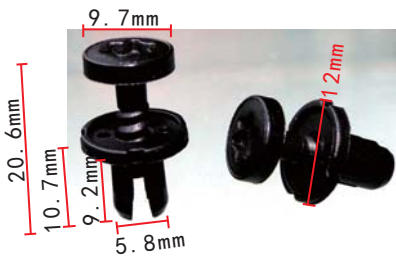

**C1741**  
 POM Black  
 Retaining Clip  
 Land Rover DYC500110

**C1711**  
 Nylon Black  
 Trunk Cover Retaining Clip  
 VW 7L6-868-307 Touareg

**C1705**  
 POM White  
 Trunk Door Interior Trim  
 Retaining Clip  
 Nissan 01553-30001