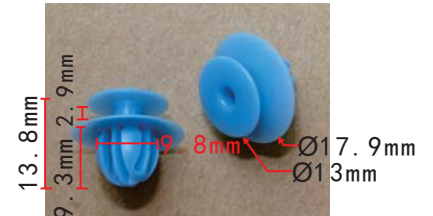

C1910
POM Blue
Rocker Panel/Wheel Flare
Retaining Clip
MITSUBISHI#MU000977