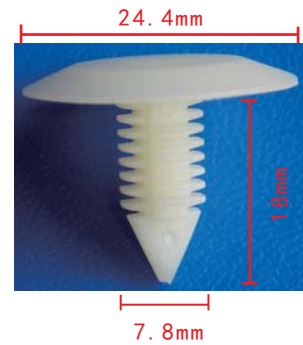

C3
Nylon Black
Trim Panel Retainer
Chrysler 1988-84 5208743
AMC 1988-84 4006529

C17
Nylon Original
Interior Trim Panel Retainer