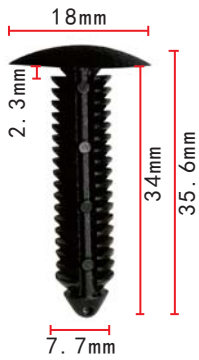

C828
POM White
Rocker Panel Moulding Clip
[Hyundai](#)

C829
Nylon Black
Fender Flare Retainer
[Ford W709002-SAA](#)
[Ford Expedition & Navigator 2003-On](#)