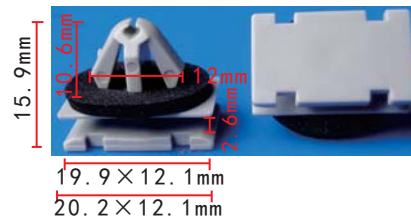

C1627
POM Grey
Rocker Panel Retainer
GM 11571175