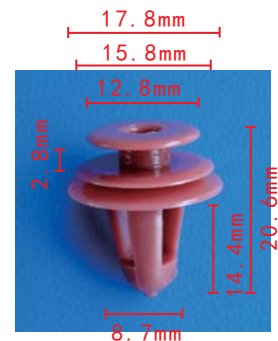

C371
POM Maroon
Cowl Vent Screen & Door
Trim Panel Retainer
[GM 30006620](#)
[Toyota 67771-12050, 67771-28020](#)