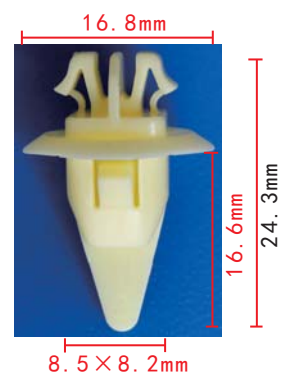

C695
POM Yellow
Fender & Wheel Flare
Moulding Clip
Toyota 90467-11100
Highlander, Land Cruiser,
Tacoma & Tundra 2002-00