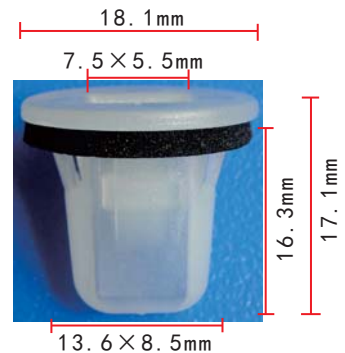

C1189
Nylon White
Door Window Grommet

C1190
Nylon White
Rear Combination Lamp
Retainer
Mercedes-Benz