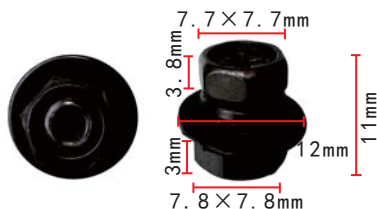

H2058

Zinc Black
Hexagon Screw