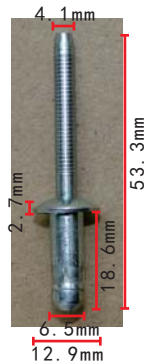

H2279

Silver Iron Hippocampal Nail
Automotive Chassis
[BAIC](#)