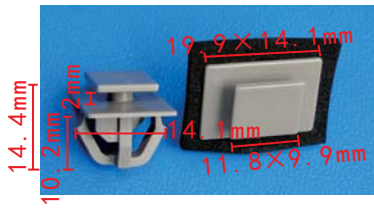

C3052
POM Grey
Rocker Panel Sill Fender Clip
Hyundai#87756-C8700,
87758-B9010