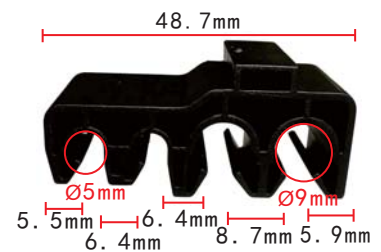

**C1206**  
POM White  
Routing Clip  
Toyota Alphaard

**C1210**  
POM Black  
Routing Clip  
Toyota Alphaard

**C1203**  
POM Black  
Routing Clip  
Toyota Alphaard

**C1207**  
POM Black  
Routing Clip  
Toyota Alphaard