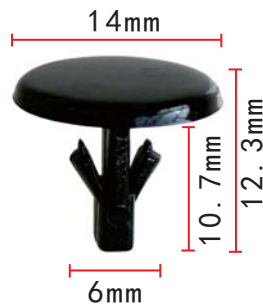

C1274
Nylon Black
Sealer Strip Retaining Clip