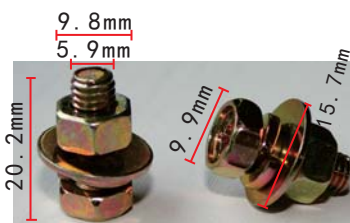

H2062

Zinc Color
Hexagon Screw