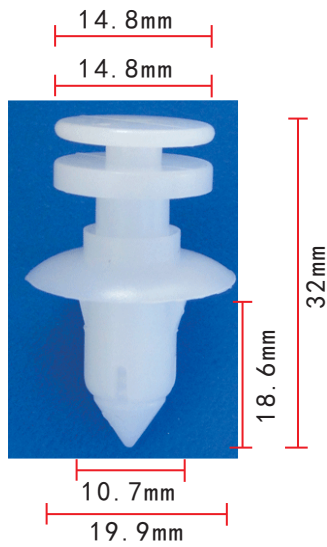

C355

POM White
Door Trim Panel
Push-Type Retainer
[Ford 2002-01](#)