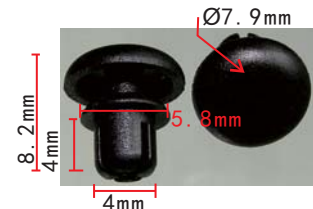

C1750
Nylon Black
Push Type Retainer