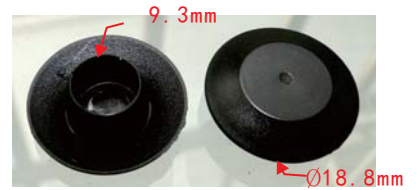

C307
Polyethylene Black
Flush Sheet Plugs