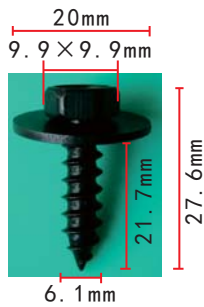

H2021

Zinc Black
Hexagon Tapping Screw