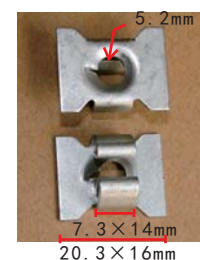

H2200

Silver
Fender Wheel Cover Lining
[VW#N10305502](#)