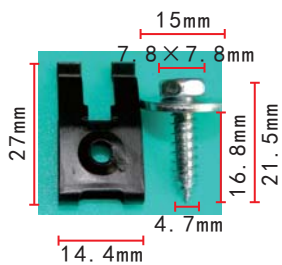

H2035

Black & Silver White
Hexagon Tapping Screw
& U-Type Iron Clip