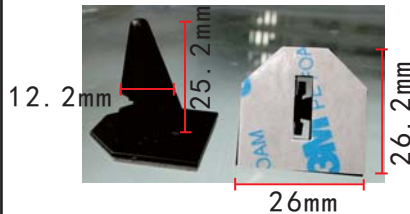

C1366
POM Black
Windshield Retainer
Square Bottom With
3M Adhesive Toyota Alphard