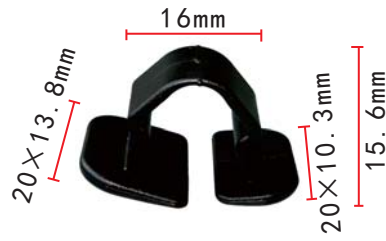

C1413
Nylon Black
Insulation Fastener **VW**