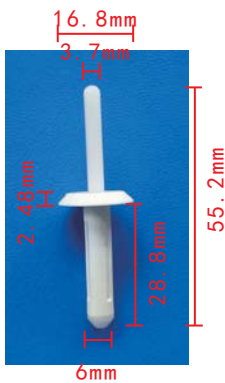

C375

Nylon
Blue White & White
Blind Rivet
Panel Range: 3.9-10.0mm
GM 15506827

C239

Nylon
Black
Blind Rivet
GM 21094747