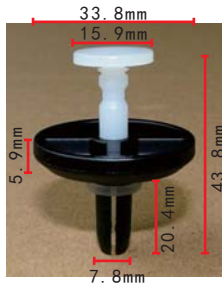

C3207
Nylon Black&Primary
Rear Bumper Retaining Clip