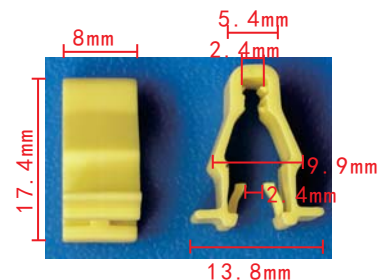

C1710
POM Yellow
Retaining Clip
Honda 90601-SMG-003
Honda Civic / CR-V