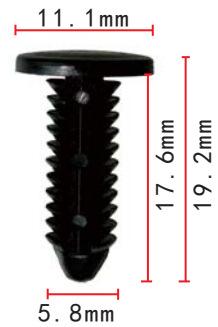

C1233
Nylon Black / White
Retainer