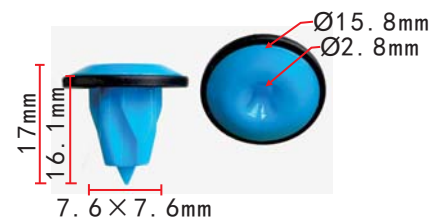

C3006
Nylon Blue (With Black Rubber)
Retaining Grommet
[Fiat#0046558337,68094674AA](#)