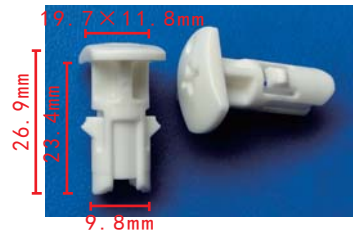

C3234

POM Beige
Trunk Trim Panel Retaining Clip
[Nissan#84995-3VA0A](#)