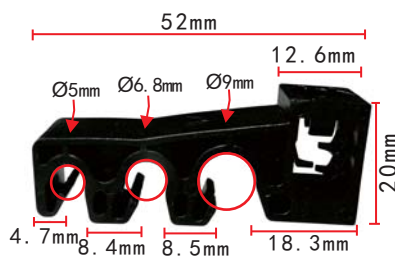

C1208
POM Black
Routing Clip
Toyota Alphaard