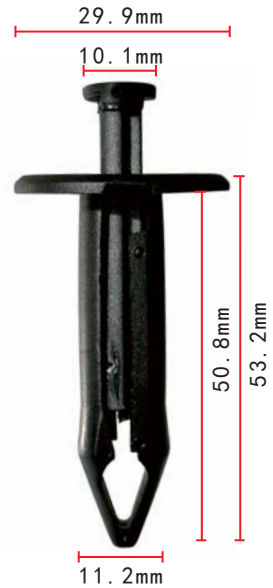

**C512**

Nylon Black / Beige  
Push-Type Retainer  
GM 1987-On 10053182

**C84**  
 POM Black  
 Push-Type Retainer  
 GM 96057847; Toyota;  
 Mitsubishi MB955901

**C506**  
 Nylon Black  
 Push-Type Retainer  
 GM 10089262, 21042098  
 Chrysler 55075139