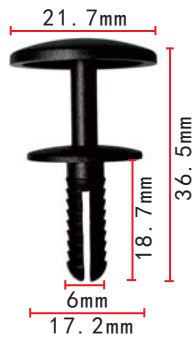

**C1412**  
POM White  
Trim Panel Retainer **Ford**

**C1416**  
Nylon & POM  
White & Black  
Door Trim Panel Retainer

**C1418**  
Nylon Black  
Front Bumper Retainer

**C1419**  
 POM Black  
 Hood / Fender Retainer