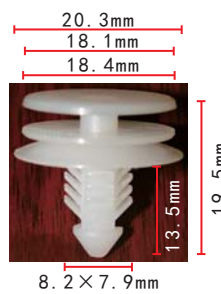

**C1070**  
22#  
Nylon Grey Blue /  
Grey White / Original  
Coach Trim Screw Grommet  
#6 Screw Size

**C521**  
Nylon Original  
Trim Panel Retainer

**C139**  
Nylon Original  
Door Trim Panel Retainer