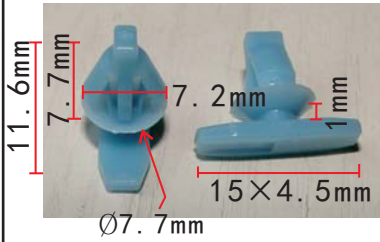

C1853
POM Light Blue
Door Weather-Strip Clip
HONDA 90651TP8003