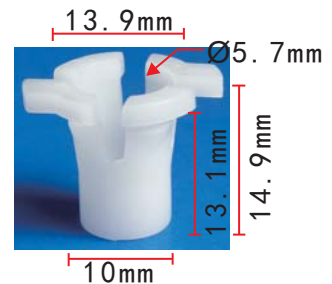

C951
POM White Grommet