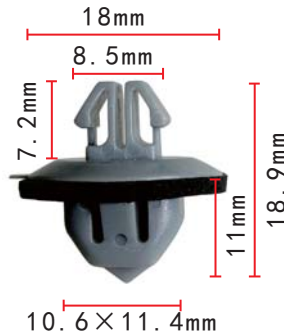

C804
POM Grey
Rocker Panel Moulding Clip