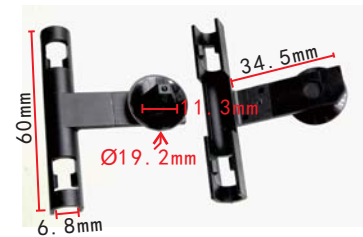

C1814

Nylon Black
T-Form adhesive tape clip