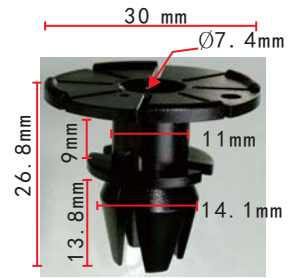

C1593
POM Black
Rocker Panel
Retainer [BMW](#)