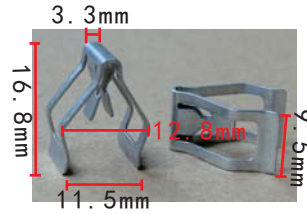

### H2217

Blue-Zinc  
Hexagon Head Bolt