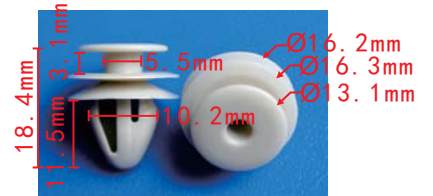

C1998
POM Grey
Battery Post/Tail Gate
Trim Panel Retaining Clip
[Hyundai#85849-3B000](#)