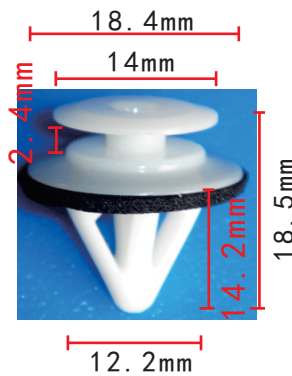

**C1025**  
 Nylon Coffee  
 Routing Clip  
 Toyota Hiace

**C1020**  
 POM Black  
 Routing Clip  
 Toyota Hiace

**C1023**  
 POM White  
 Door Trim Panel Retainer  
 With Sealer

**C1026**  
 Nylon Black  
 Routing Clip  
 Toyota Hiace