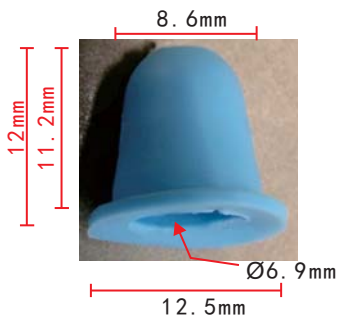

C859
Nylon Light Green
Elbow
GM 556992, 14031145, 22508049
Ford 387065, Chrysler 4100727

C862
Nylon Original
#14 Screw Size (M6.3)
Honda 90666-SD9-000
CR-V 1997-On