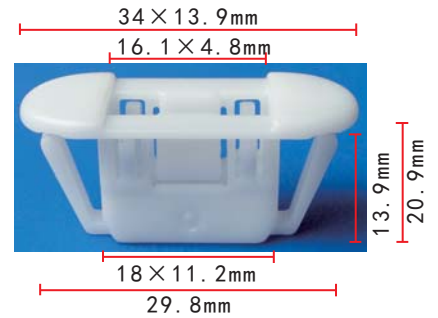

C861
POM White
Kick Plate Retaining
Grommet
Nissan 76988-3J000
Altima 1997-On