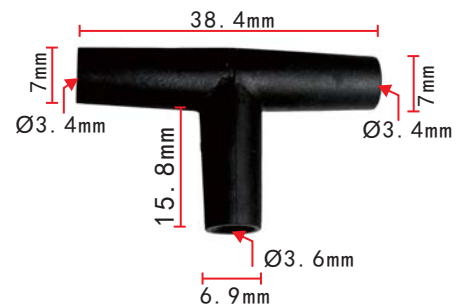

**C862**  
Nylon Original  
#14 Screw Size (M6.3)  
Honda 90666-SD9-000  
CR-V 1997-On

**C857**  
POM White  
Door Moulding Clip  
Honda 90679-692-0030

**C860**  
Nylon White  
#8 Screw Size  
Toyota 90189-04019