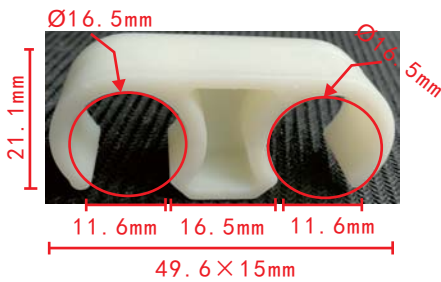

**C1025**  
 Nylon Coffee  
 Routing Clip  
 Toyota Hiace

**C1020**  
 POM Black  
 Routing Clip  
 Toyota Hiace

**C1023**  
 POM White  
 Door Trim Panel Retainer  
 With Sealer

**C1026**  
 Nylon Black  
 Routing Clip  
 Toyota Hiace