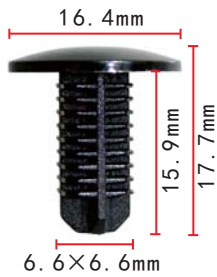

C1227
Nylon Black
Rubber Strip Fastener