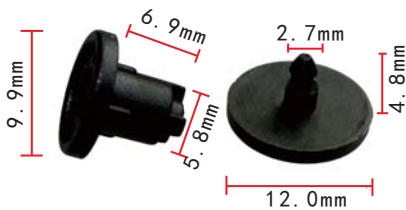

C1182
Nylon Black
Trunk Routing Clip
VW