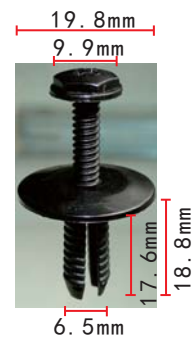

C1536
Nylon Black
Lower Side Sill Retainer
BMW 51718259788