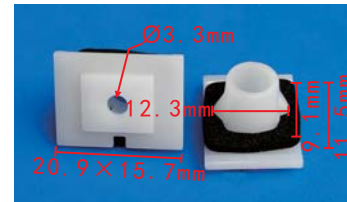

C1928

POM White
Rocker Panel Sill Fender Clip
Honda#75316-TP6-A01
(75316TP6A01)