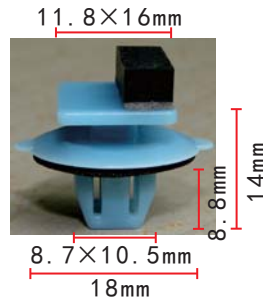

C1353
Nylon Blue Retainer