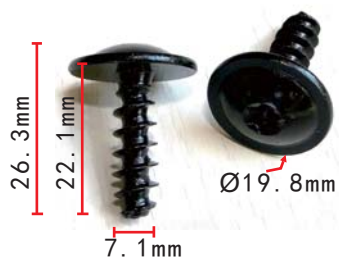

H2257

Black Front Bumper Grille/Headlamps

[GM/AUDI#8K0805399A](#)