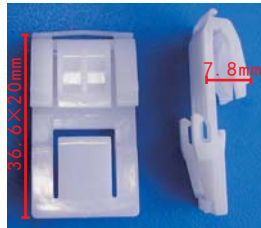

C3164
POM White
Window bar Retaining Clip
[Honda#91503-TK8-A01](#)