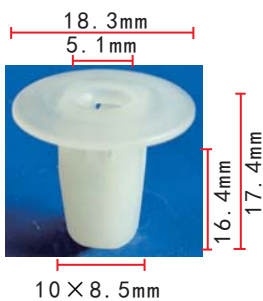

**C293**  
Nylon White  
Screw Grommet  
#8 Screw Size

**C286**  
Nylon White  
Grommet #10 Screw Size

**C290**  
Nylon Black  
Moulding Clip

**C294**  
Nylon Bluish White  
Door Glass Screw Grommet  
#12 Screw Size