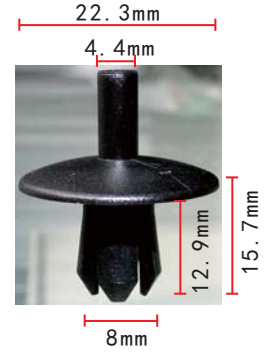

C1582
Nylon Black
Push-Type Retainer Ford