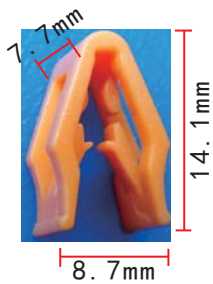

**C1187**  
POM White  
Trim Panel Retainer

**C1188**  
POM Yellow  
Reveal Moulding  
Retainer  
GM, Chevrolet 2005-On

**C1189**  
Nylon White  
Door Window Grommet

**C1190**  
Nylon White  
Rear Combination Lamp  
Retainer  
Mercedes-Benz