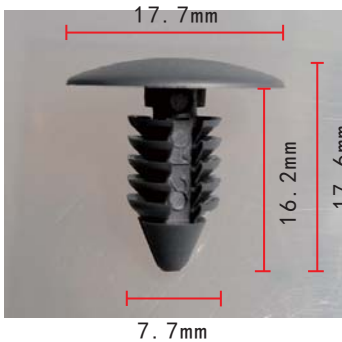

C414
Nylon Grey
Fender & Bumper
Shield Retainer Chrysler 6030538
GM 1973-On 480534, 6270163