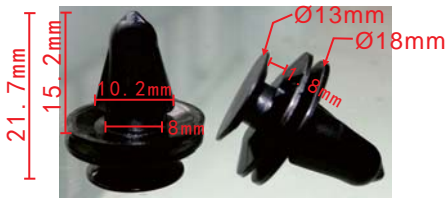

C1694
Nylon Black
Hood Weatherstrip Retainer
VW 1H0823717

C1695
POM Black
Door Interior Trim Panel Retainer
Ford Carnival Ford 1044806