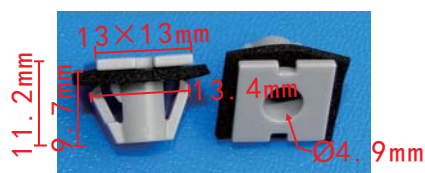

C3047

POM Grey
Rocker Panel Sill Fender/
Front Wheel Flare Clip
Hyundai#87715-B4000,
87715-C8000