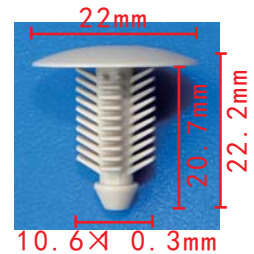

**C3351**

POM Beige

**C3304**

POM Blue  
Rear Body Side Panel  
Nissan#0155309131

**C3306**

Nylon Black  
Cover Heat Insulated Pad  
Nissan#F584630F00

**C3315**

Nylon Light Brown  
Interior Car Roof Trim  
Fiat#735421944