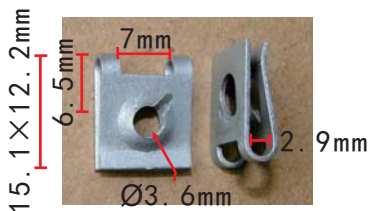

H2188

Front & Rear Bumper
Retaining Clip
[Fiat#00143689740,6102442AA](#)