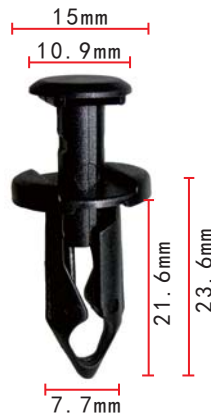

C569
Nylon Black
Push-Type Retainer
GM 11561878, 21075686
Ford F3LY-14570-B