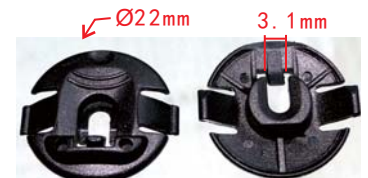

C1693
Nylon Black
Wheel Retainer
Audi 4F0825429A