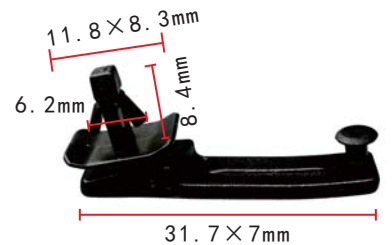

C1383
Nylon Black
Front Door Weatherstrip
Retainer [Honda Accord](#)