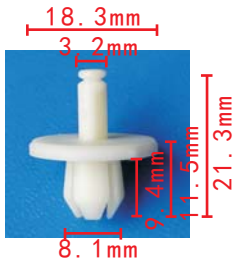

C3241
Nylon Light Green
The side sill panel of car door
[BMW#07-14-7-213-303](#)