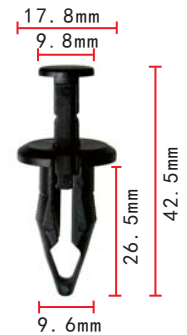

**C1308**  
POM White  
Retaining Clip Opel

**C1312**  
Nylon Black  
Routing Clip

**C1305**  
POM White  
Retainer European Car

**C1309**  
Nylon Grey  
Retainer European Car

**C1313**  
Nylon  
Black  
Bumper Cover Retainer  
GM 11519444