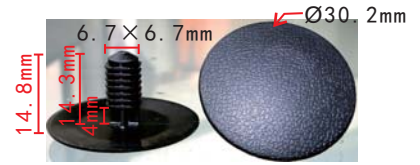

C1719
Nylon Black
Retaining Clip
Subaru 90913-0074