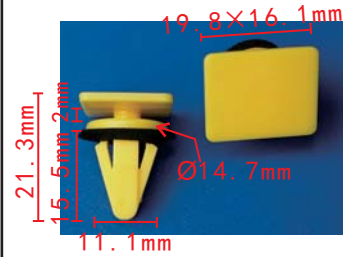

C1828

POM Yellow
Side Sill Cover Trim Panel
Retaining Clip
[Hyundai KIA 87756-4A000](#)