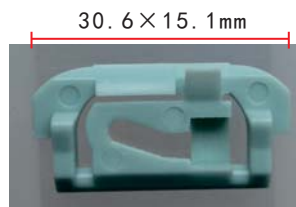

### C397

Nylon Beige  
Screw Grommet  
#12 Screw Size