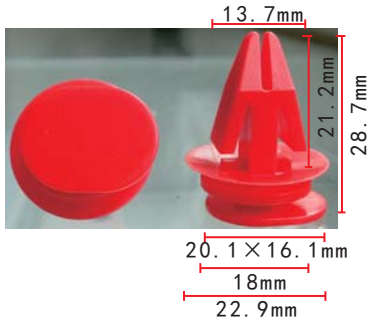

C1561
POM Red
Lower Side Sill Retainer