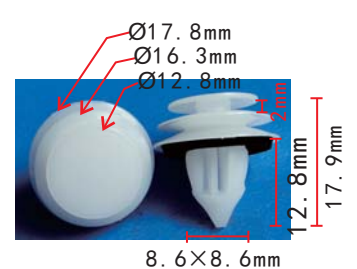

C1726
POM White
Front & Rear Door
Trim Panel Retainer
Mazda GJ6R-68-ABX