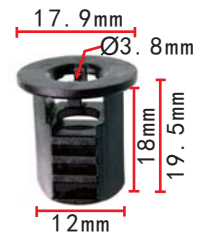

**C3078(TF6)**

Nylon Green Yellow  
Front Seat/Fender Retainer  
Toyota#90189-04207

**C3061**

Nylon Black(Assembly)  
Carpet Mat Retainer  
VW#3D0-898-501-B-B41

**C3075(TF3)**

POM White  
Rear Combination Lamp Retainer  
Nissan#26398-ED000