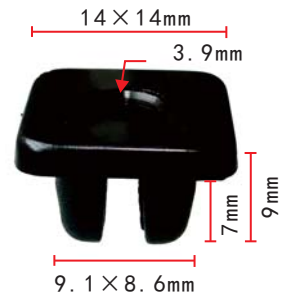

**C129**  
 Nylon White  
 #10 Screw Size

**C681**  
 Nylon Black  
 Radiator  
 Support Sight Shield  
 Push-Type Retainer  
[GM 25663903](#)

**C511**  
 Nylon White  
 Push-Type Retainer

**C126**  
 Nylon Black  
 #10 Screw Size