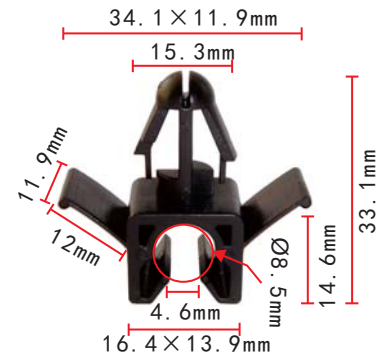

C1016
POM Black
Routing Clip
Toyota Hiace