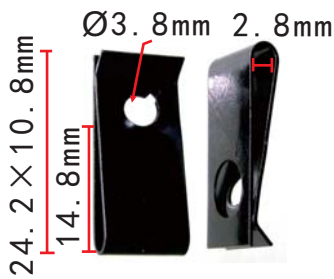

Silver White
Aluminum Rivet

Black
Inner Fender/Air Conditioning-System
Front Bumper

H2242

Black
Hexagon Self-Tapping Screw
[Ford#55914-S2](#)

Color-zinc
Hexagon Self-Tapping Screw
[Honda/Nissan/Toyota](#)

Front & Rear Bumper
Retaining Clip
[Fiat#00143689740,6102442AA](#)

Color-Zinc
Cross Head License Plate Screw

Silver
Rear Bumper/jack
(fixed with C1846 and C3062)
[VW#6Q0807180](#)

Dashboard Retaining Clip

Zinc-blue
Slotted Pan Head Screw

Silver
Fender Wheel Cover Lining
[VW#N10305502](#)