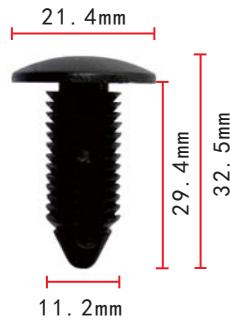

C207
Nylon Black
Bumper Fascia Retainer
GM 1631564 Ford N804379S