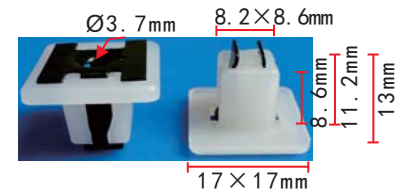

C1464
Nylon Original
Screw Seat With Iron Clip
Honda 91638-SM4-003