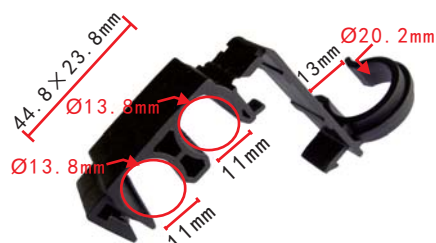

C1033
Nylon Original
Routing Clip
Toyota Hiace