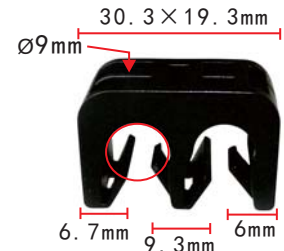

C1210
POM Black
Routing Clip
Toyota Alphaard