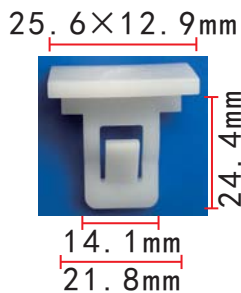

C1270
POM White
Bumper Retainer Toyota