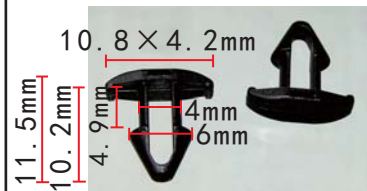

Nylon Black  
Bumper Rivet  
BMW 51111964186

**C1841**

POM Black  
Front & Rear Bumper /  
Radiator Retaining Clip  
GM 11518201

**C1847**

POM Black  
Tube Holder  
OPEL 1180216, GM 90246867

**C1855**

Nylon Black  
Grille Grill-Seal Fastener  
TOYOTA 5314560030