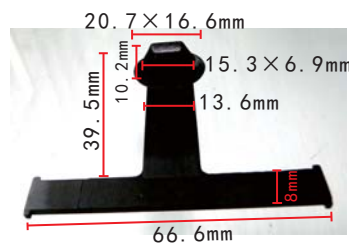

C1594
Nylon Black
Routing Clip [Toyota](#)