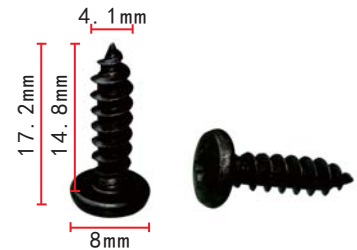

H2054

Zinc Black
Cross Recessed Round
Head Tapping Screw