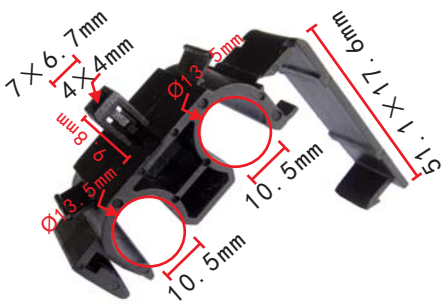

C1027
Nylon White
Routing Clip
Toyota Hiace

C1028
Nylon Black
Routing Clip
Toyota Hiace