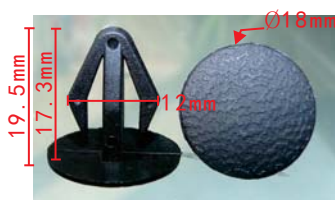

C77
Nylon Black
Retaining Clip
Fits Into 8mm Hole
Mazda 8133-50-022