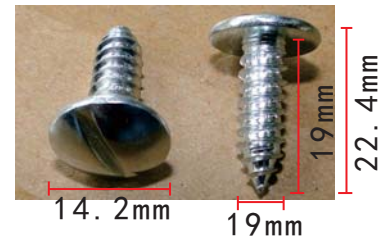

### H2074

Zinc Black  
Hexagon Tapping Screw