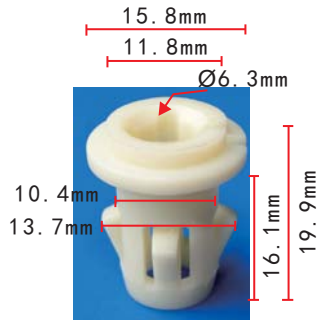

C1506
Nylon White Grommet