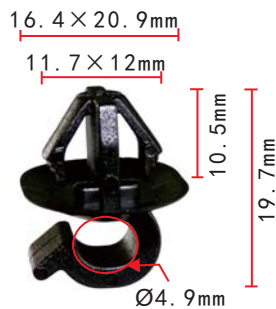

**C1326**  
Nylon Original  
Retaining Clip

**C1330**  
Nylon Original  
Square Grommet

**C1334**  
POM White  
Trim Panel Retainer

**C1327**  
Nylon Black Retainer

**C1331**  
Nylon Black  
Lock Cable Retaining Clip