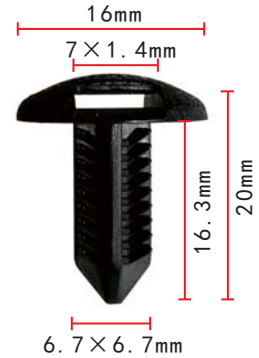

C827
Nylon Black
Rear Bumper
Cover Retainer
Ford W708035-S300

C834
Nylon Black
Luggage Compartment Trim
Push-Type Retainer
[Toyota 90467-08186](#)