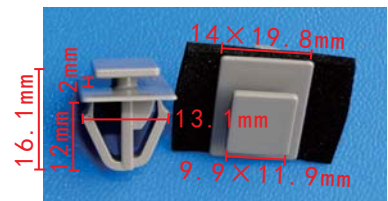

### C3035

Nylon Beige  
Front Bumper Screw Seat  
Hyundai#86699-2M000