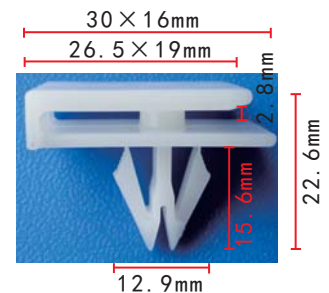

C1513
POM White
Rocker Panel Moulding Clip