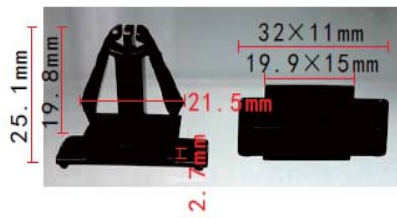

**C1836**  
POM White  
Navigation System Retaining Clip  
Hyundai

**C1789**  
POM White  
Door Strip Retaining Clip  
FIAT 7078732

**C1790**  
Nylon Black  
Engine Compartment Apron / Venting Grille Port Retainer  
BMW 51-16-8-197-908