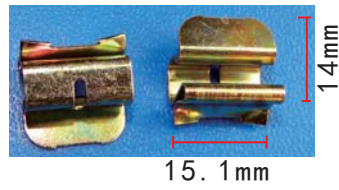

H2032

Black &
Silver White
Steel Mandrel
Aluminum Rivet
Ford

H2036

Zinc Color
U-Type Iron Clip
Mercedes-Benz

H2040

Zinc Black
Splash Shield Screw
BMW

H2033

Zinc Black
Cross Recessed Round
Head Tapping Screw

H2037

Zinc Black
Hexagon Tapping Screw
Mercedes-Benz

H2041

Zinc Black
Trim Retaining Screw
Toyota

H2034

Zinc Black
Hexagon Tapping Screw
Mercedes-Benz

H2038

Zinc Black
Hexagon Tapping Screw
Mercedes-Benz

H2042

Zinc Silver
U-Type Iron Clip

H2035

Black & Silver White
Hexagon Tapping Screw
& U-Type Iron Clip

H2039

Zinc Black
Cross Recessed Round
Head Tapping Screw

H2043

Zinc Blue
U-Type Iron Clip