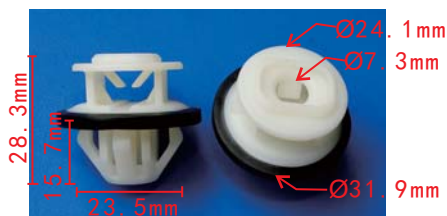

C1798
Nylon Beige
Body Side Lower Guard Panel
Retaining Clip
[Mercedes-Benz 000-991-73-98](#)