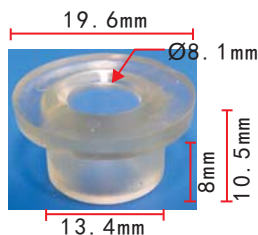

C1404
PU Rubber Original
Gear Shift Shield **VW**