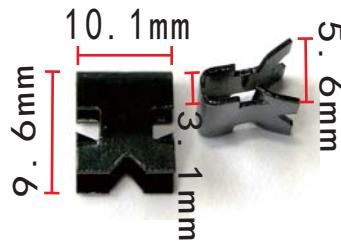

H2169

Black Rear Bumper Interior Guard
[VW/AUDI#N91146701](#)