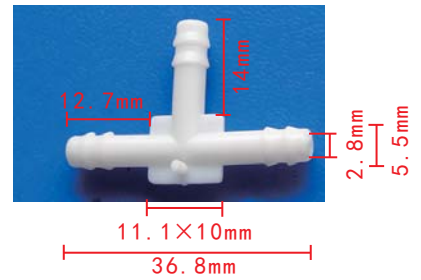

C439
Nylon Light White
Tubing & Hose Tee Connector
Barbed On All Ends
GM 357020, 272766, 22508050
Ford 373846-S, AMC 3673945
Chrysler 3671410