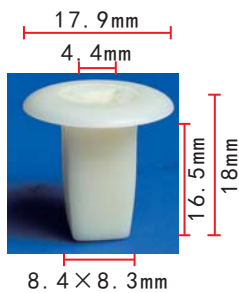

**C106**  
Nylon White #8 Screw Size

**C33**  
Nylon Beige  
Screw Grommet #10 Screw Size

**C486**  
Nylon Beige  
Screw Grommet  
#4 Screw Size

**C73**  
Nylon Beige  
Body Side Fitting #6 Screw Size

**C75**  
Nylon Beige  
Rear Side & Truck Trim  
Screw Grommet #8 Screw Size