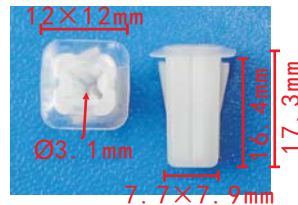

C3250
Nylon Original
Side guard for Rear Bumper
[Nissan#76881-3VA0A](#)