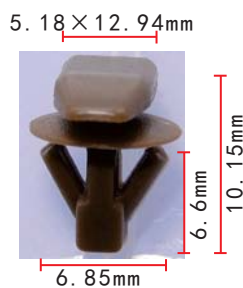

C291
Nylon Coffee
Hood Weatherstrip Retainer