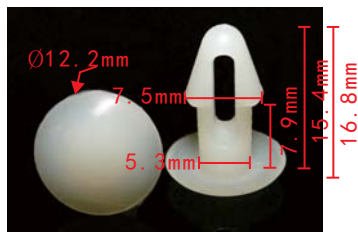

C327
Nylon White
Retaining Clip
Mercedes-Benz 000-987-10-15