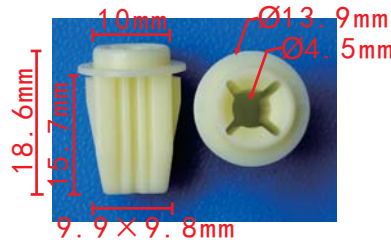

C3216
Nylon Yellow
Front&Rear Bumper Side Fender
[Nissan#85099-1EA0A](#)