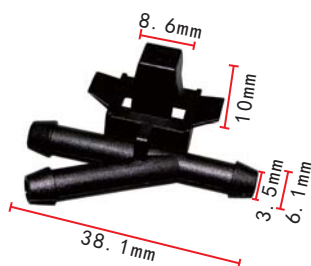

**C1199**  
POM White  
Door Moulding Clip

**C1193**  
Nylon Black  
Connector With Clip

**C1197**  
Nylon Black  
Connector

**C1200**  
POM White  
Door Moulding Clip

**C1194**  
Nylon Black  
Connector With Clip