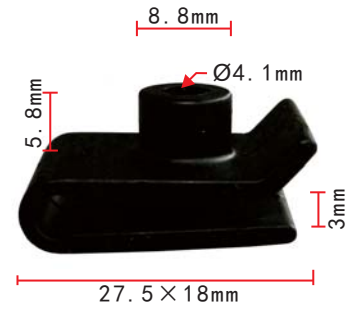

C366

Nylon Black
"U" Nut
#10 Screw Size
Mazda 90179-05060; Lexus 1990-On