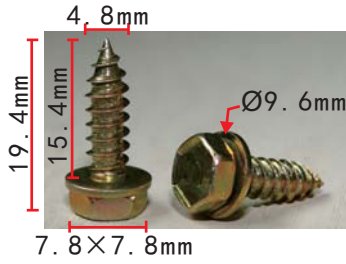

H2173

Zinc Color
Speaker System
Retaining Screw
BMW 7119916945