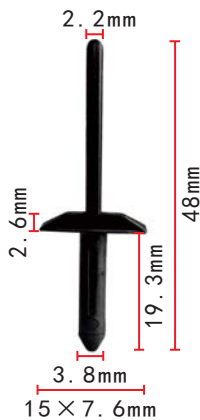

C314

Nylon
Light
Beige
Oil Drain
Plug Gasket
Thickness: 2.3mm