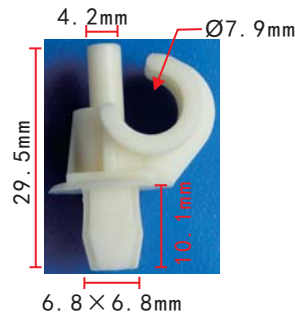

C923
Nylon Beige
Hood Strut Socket [VW & Audi](#)