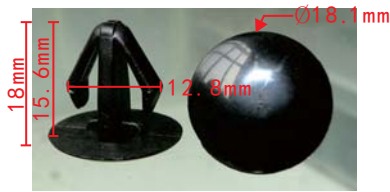

C93
Nylon Black
Retaining Clip
Fits Into 8mm Hole
Mitsubishi H-121467