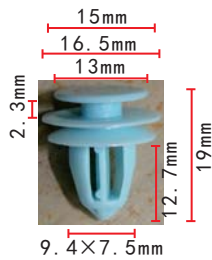

C1351
Nylon Black
Retaining Clip

C1360
POM Blue
Door Panel Retainer
Honda 91560-S9A-A01