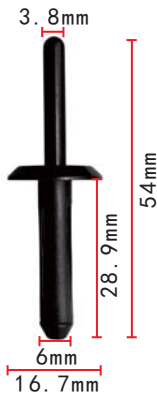

C477

Nylon
Black
Blind Rivet
Panel Range: 3.9-7.0mm
GM 10036503