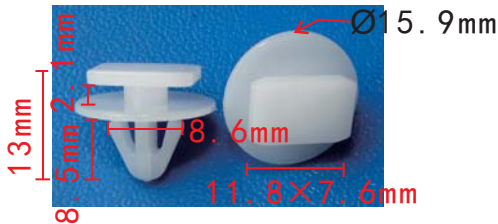

C1782
POM White
Wheel Arch Apron Retaining Clip
GM 9114743
Opel