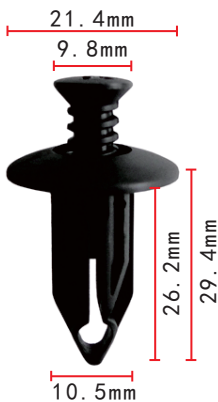

C513
Nylon Black
Push-Type Retainer
GM 1987-On 15672330, 15956470