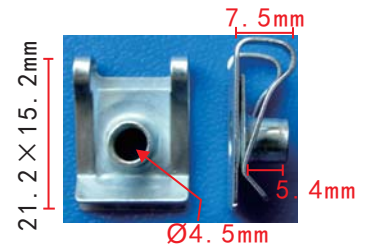

H2042

Zinc Silver
U-Type Iron Clip