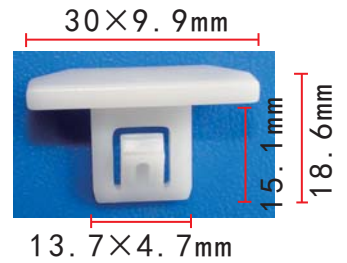

C1334
POM White
Trim Panel Retainer