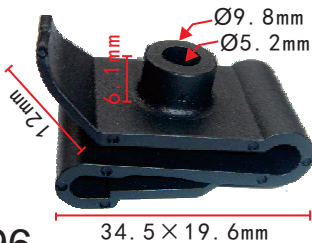

**C896**  
Nylon Black  
Bumper & Fender Apron  
Nylon "U" Nut  
#12 Screw Size (M5.5)  
Lexus 90467-05114, Lexus & Toyota

**C900**  
Nylon White  
#4 Screw Size  
Toyota 90189-05067

**C904**  
POM White  
Body Trim Moulding Retainer  
European Car 55183z, BMW 51138166675