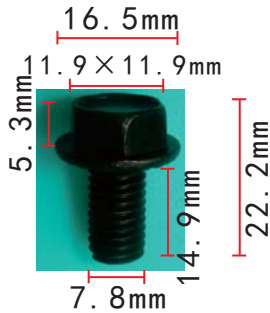

H2072

Zinc Black
Hexagon Tapping Screw
Audi, VW