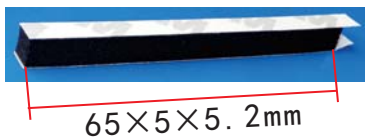

C1215
Black
Rear Windshield Gasket
Two Side With 3M Adhesive