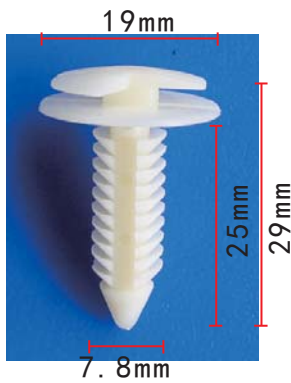

C516
Nylon Beige
Trim Panel Retainer
[Chev. Truck & GMC 1976-On 363137](#)