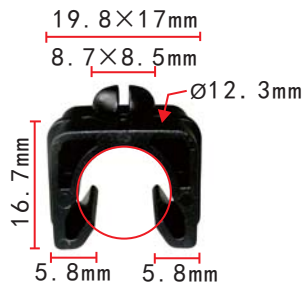

C1231
POM Black
Pipe Clip