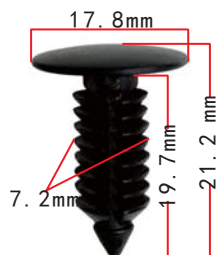

C1131
Nylon Black
Fender Retainer **GM**