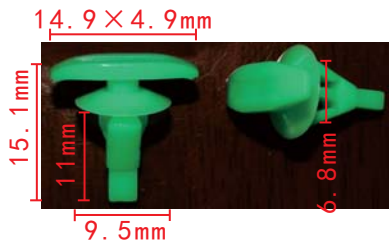

C1503
POM Green
Door Window Weatherstrip Retainer