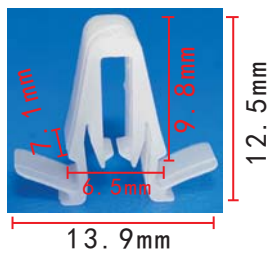

C993
POM White
Front Door Retainer