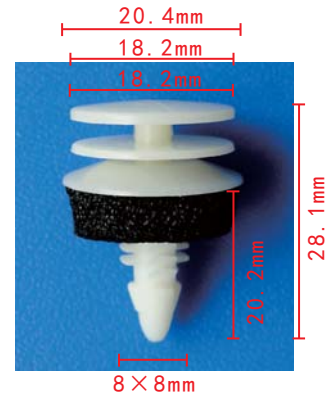

C646
Nylon Beige
Trim Panel Retainer
With Sealer GM 22646099