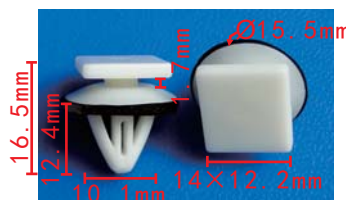

C3037
Nylon White
Tailgate Back/Front Windshield
A Pillar Trim Panel Clip
Nissan#26398-ED000