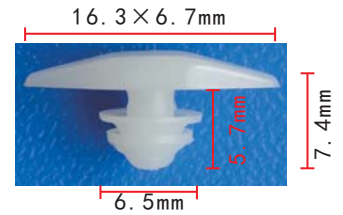

C816
Nylon White
Weatherstrip Retainer
Fits Into 5mm Hole
[Honda 73862-672-0030](#)