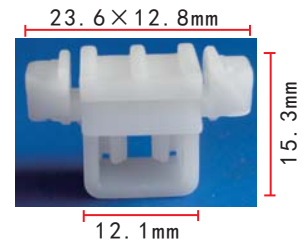

C903
POM White
Door Shield Moulding Clip
Mercedes-Benz 124 & 201