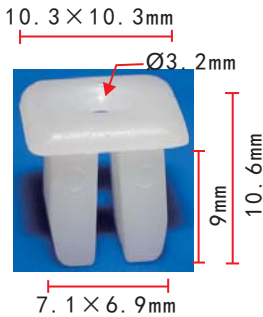

C180
Nylon
White
Radiator Grille Nut
#8 Screw Size