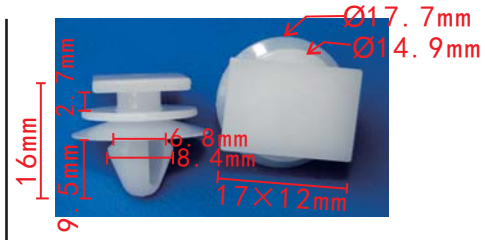

C1834
POM White
Trim Panel Retaining Clip
Chrysler 68225214A9