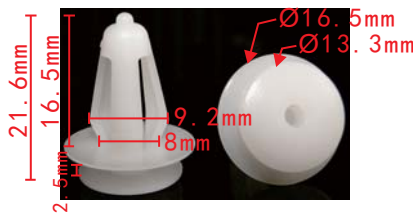

C1666
POM White
Mechanical Gear

C1667
POM White
Trim Panel Retainer