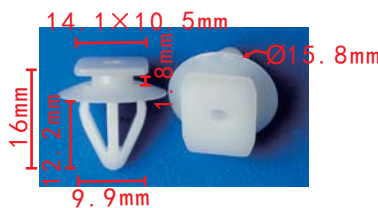

C3220

POM White
Rear Guard Retaining Clip
Nissan#768821KA0A