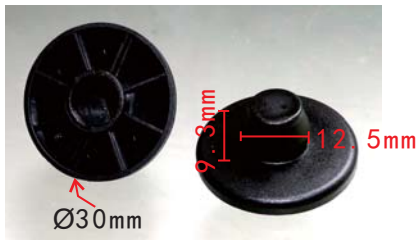

### C1869

Nylon Black  
Carpet Retainer  
AUDI#8E0-864-229-9B9