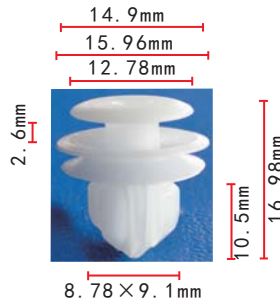

C255
POM White
Garnish Moulding Retainer
Toyota 62217-13010
Honda 91560-SED-003