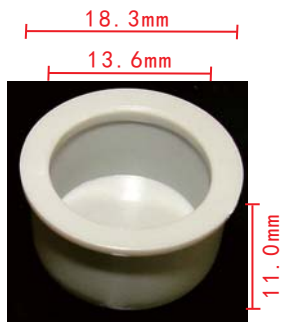

**C1170**  
Nylon Black  
Releasable Cable Strap  
Total Length: 150 mm  
Width: 4.7 mm

**C1165**  
Nylon Black  
Moulding Clip

**C1168**  
Nylon Black  
Front Cover Rod Lining

**C1171**  
Nylon Black  
Releasable Cable Strap  
Total Length: 130 mm  
Width: 3.1 mm