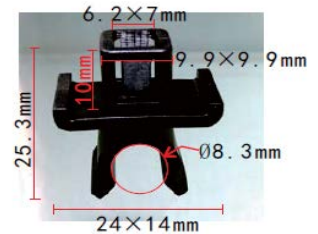

C1802
Nylon Black
Hood Support Rod
Retaining Clip