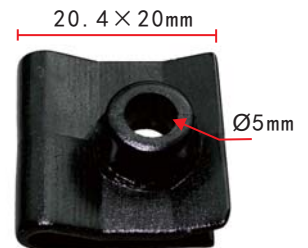

C553
Nylon Beige
Headlight Adjusting
Screw Nut
Honda 90676-SA7-003