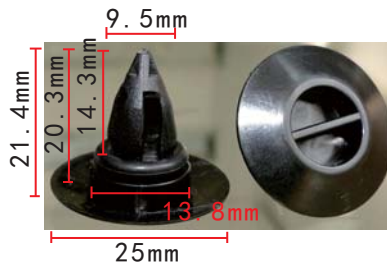

C1531
POM Black
With Rubber Washer
Retainer BMW 51777171003