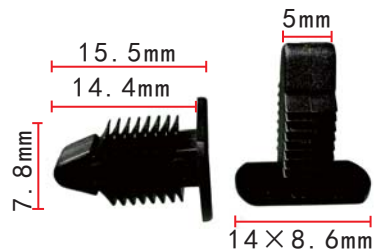

C1504
Nylon Black
Body Retainer