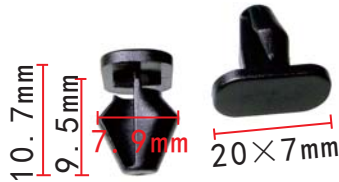

C3001
POM Black
Door Sealing Strip Retaining Clip
[Citroen#9025J8](#)