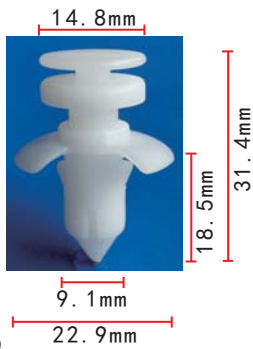

C225
POM
White
Push-Type Retainer