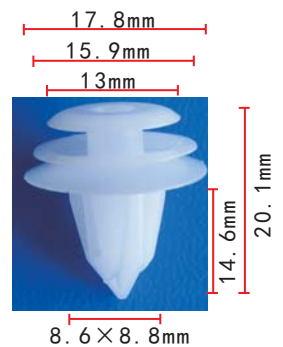

C388
POM Grey
Rocker Panel
Moulding Clip
GM 10431761
Chevrolet Impala,
Lumina & Monte Carlo
2000-On