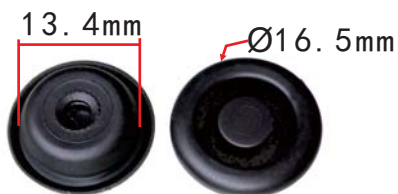

C3226

Rubber Black
Side Rear Trim Cover
Lower Guard to Rear Bumper
[Nissan#01658-01361](#)