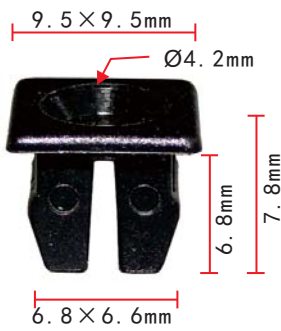

C398

Nylon Black
Air Vent Nut
VW 175-853-674; GM 20475950