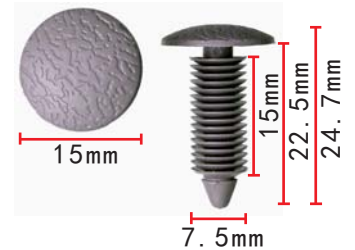

**C3267**  
Nylon Black  
Rear Window & Bumper Bar  
BMW#16136753087

**C3273**  
Nylon Grey  
Tree Clip  
GM#10220168, 10241518

**C3009**  
POM White with Seal  
Door Panel Retainer  
VW#8Z0868243

**C3275**  
POM Black  
Renault#7703077470