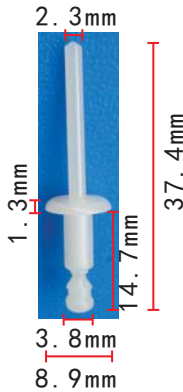

C1242
Nylon
Original
Plastic
Blind Rivet
European Car

C1243
Nylon
Original
Plastic
Blind Rivet
European Car

C1239
Nylon
Original
Plastic
Blind Rivet
European Car