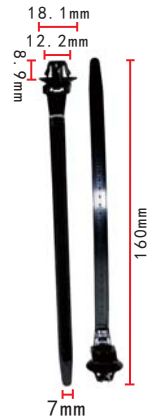

**C1322**  
 Nylon White &  
 POM Black  
 Protective Panel Retainer

**C1324**  
 POM Black Retainer

**C1325**  
Nylon Original  
Trim Panel Retainer

**C1329**  
POM Black Retainer

**C1333**  
Nylon  
Black  
Cable Strap