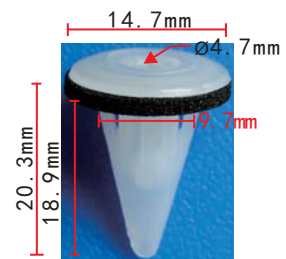

C1465
Nylon Original
Screw Seat
Honda 91637-SE3-003

C1466
Nylon Original
Retainer
Nissan 76848-50C00