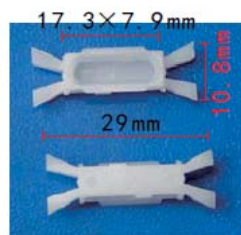

**C1836**  
POM White  
Navigation System Retaining Clip  
Hyundai

**C1789**  
POM White  
Door Strip Retaining Clip  
FIAT 7078732

**C1790**  
Nylon Black  
Engine Compartment Apron / Venting Grille Port Retainer  
BMW 51-16-8-197-908