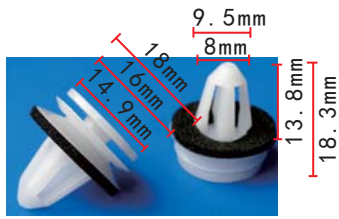

C1279
POM White
Door Panel & Hood Retainer