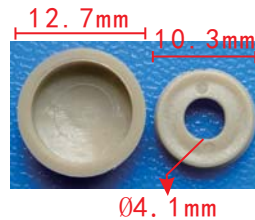

**C1213**  
 POM Black  
 Routing Clip  
 With Iron Shield [Toyota Alphard](#)

**C1217**  
 Nylon Light Yellow  
 Marker Grommet

**H1221**  
 Hardware Zinc Clear  
 Retaining Clip

**C1214**  
 Nylon Black Retainer