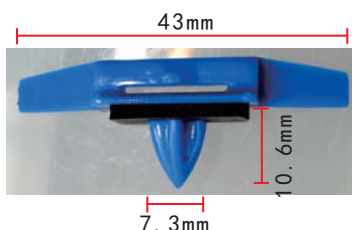

C184
POM Sky Blue
Windshield Moulding Clip

C622
Nylon Blue
Drip Moulding Clip