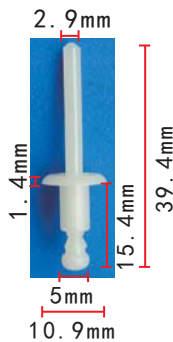

C1240
Nylon
Original
Plastic
Blind Rivet
European Car

C1241
Nylon
Original
Plastic
Blind Rivet
European Car