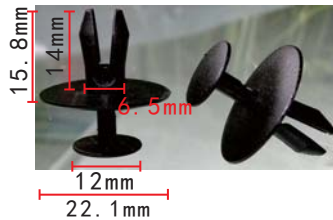

C1555
Nylon Black
Hood Insulation
Cotton Retainer
[Peugeot / Citroen](#)