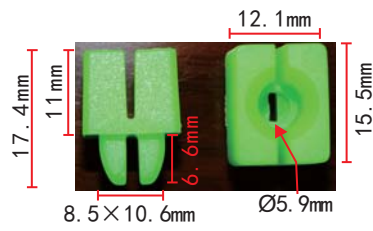

C669
POM White
Door Belt Moulding Clip
Taurus, Sable Contour & Mystique
1985-98

C57
Nylon Green Nuts