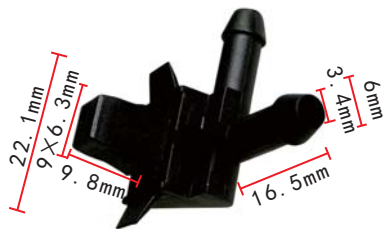

C1196
Nylon Black
Routing Clip

C1193
Nylon Black
Connector With Clip