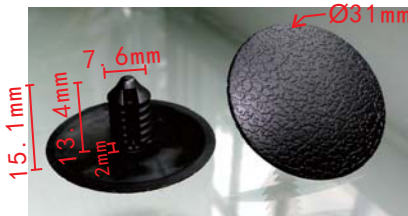

C1776
Nylon Black
Hood Insulation Pad
Retaining Clip
Ford W708633-S300