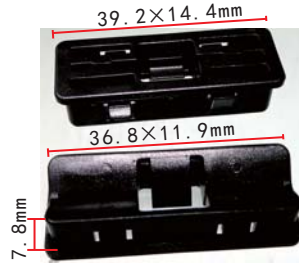

C1744
POM Black
Roof Louver Interior Trim
Panel Retaining Clip
Jaguar C2Z11575