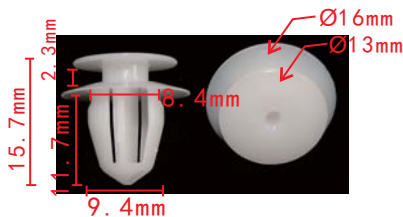

C1709
POM White
Floor Mat Retaining Clip
Honda 91560-S04-003