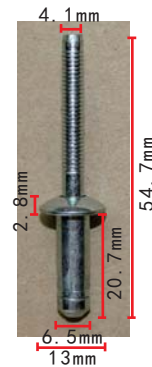

H2282

Silver Iron Hippocampal Nail
Automotive Chassis
[BAIC](#)