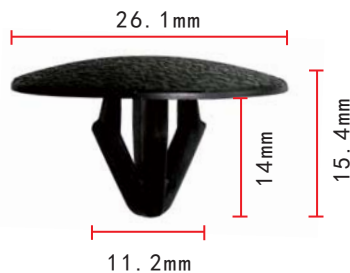

C360
POM Black
Body Side Moulding Clip
With Sealer
Hyundai 87756-38000

C352
Nylon Black
Hood Insulation Retainer
Hyundai 81126-37010
Hyundai Elantra & Sonata
And Kia Optioma 1995-On