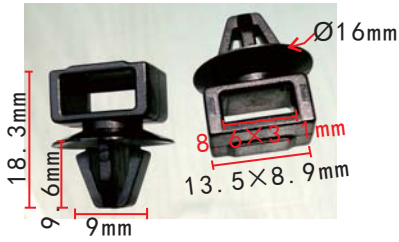

C1857
POM Black
Line Retainer