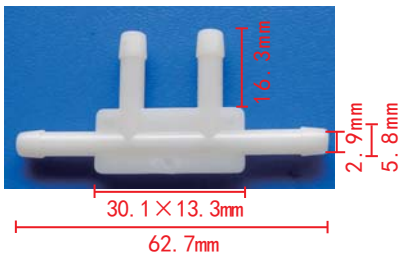

C422
Nylon Yellow
4 Way Connector
GM 560692
22508803