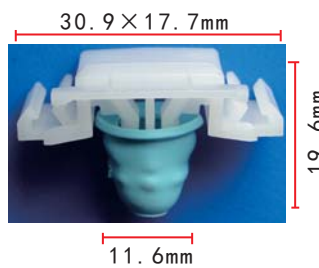

**C932**  
POM White  
Door Moulding Retainer  
Fits To Hole: 9.9mm

**C936**  
POM White  
Door Trim Moulding Retainer

**C940**  
Nylon Grey  
Hood Support Rod

**C933**  
Nylon Black  
Plastic Nut **BMW**