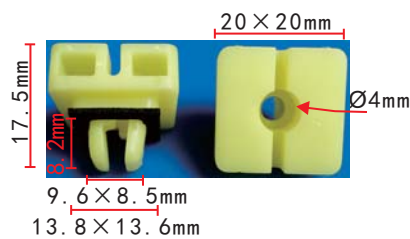

C1462
Nylon Yellow
Toyota 76933-26010