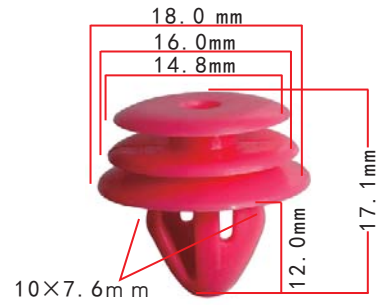

C1109
POM Plum
Inner Trim Panel Retainer