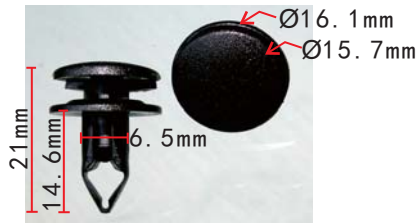

**C1864**  
Nylon Black  
Trunk Trim Clip  
HONDA#90667-TC0-U01ZA

**C1870**  
Nylon Black  
Mat Carpet Retainer  
AUDI#8E0-864-227

**C1861**  
Nylon & Rubber/Black & Original  
Door Buffer Retainer  
TOYOTA#90541-0906