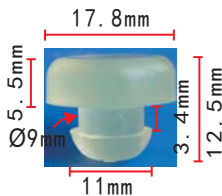

C1361
Nylon Black
Retainer

C1362
PU Rubber Original
Gear Shift Shield VW