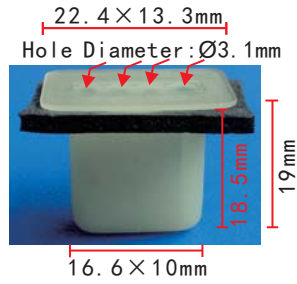

C823
Nylon Green
Screw Grommet
(With Sealer) #8 Screw Size
GM 25649667, Ford W705590-S300