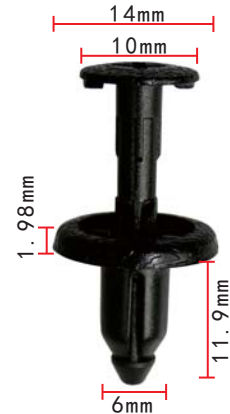

C997
POM Black
Vent Cover Push-Type
Retainer Toyota Hiace