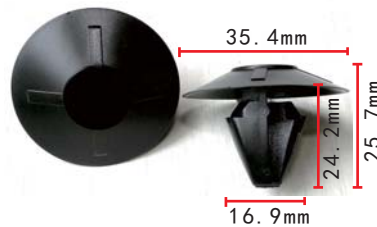

C3275
POM Black
Renault#7703077470