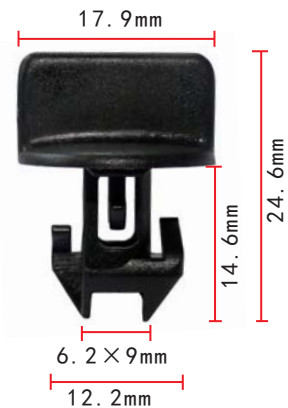

C211

Nylon Black
Retainer
GM 25535963, Ford N811772S