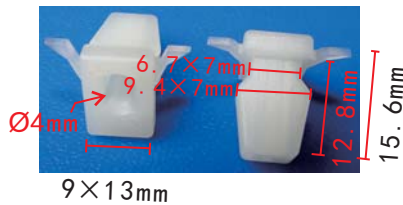

C1746
Nylon Beige
Front Bumper Bracket/
Protector Cover Nut
Land Rover DYH500131