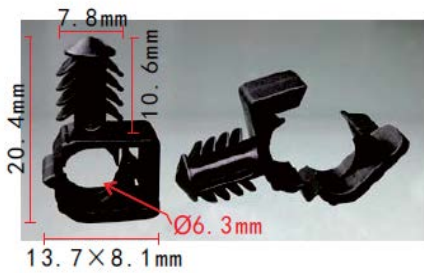

C1813
Nylon Black
Hole Tube Retaining Clip