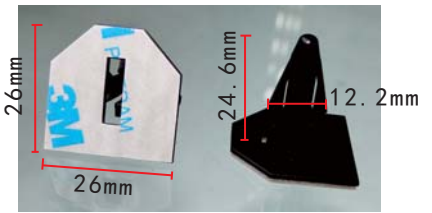

C1369
POM Black
Windshield Retainer
Square Bottom With
3M Adhesive Toyota Alphard