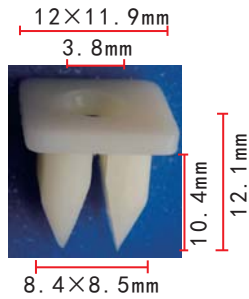

C26
Nylon Beige
#10 Screw Size