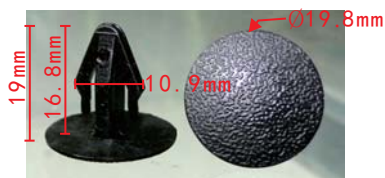

C492
Nylon Black
Retaining Clip
Fits Into 8mm Hole
Nissan; Honda