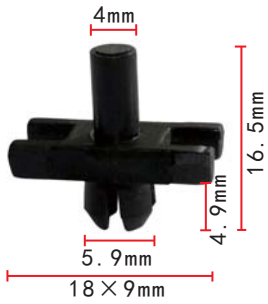

C234
Nylon Black
Windshield Retaining Clip