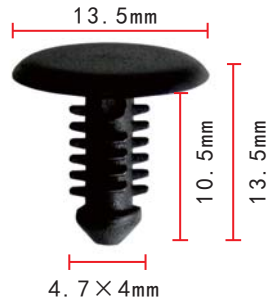

C495

Nylon Black
Retainer Mazda