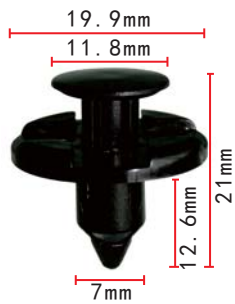

C1419
POM Black
Hood / Fender Retainer