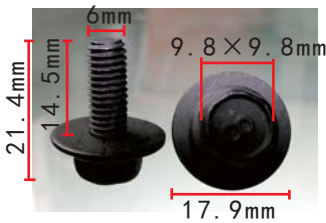

H2174

Dacromet Black
Head Lamp Unit Screw
Mazda 9GG600616T