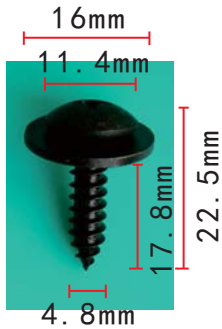

H2069

Zinc Black
Round Head Tapping Screw
Audi, VW