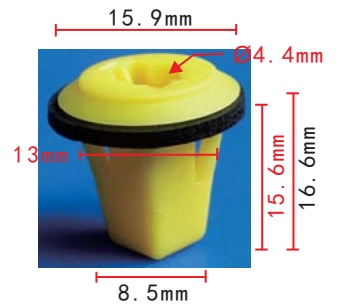

C817
Nylon Yellow
Body Side Floor Moulding
Clip & Trunk Screw Grommet
#10 Screw Size
[Nissan 01281-00601](#)