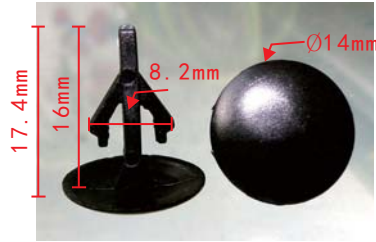

C143
POM Black
Cowl Top Retaining Clip
Fits Into 6mm Hole [Honda](#)