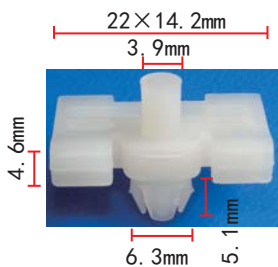

C944
Nylon Original
Push-Type Retainer