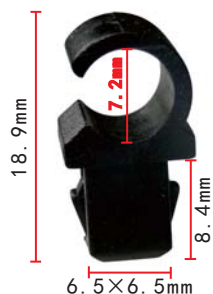

**C1170**  
Nylon Black  
Releasable Cable Strap  
Total Length: 150 mm  
Width: 4.7 mm

**C1165**  
Nylon Black  
Moulding Clip

**C1168**  
Nylon Black  
Front Cover Rod Lining

**C1171**  
Nylon Black  
Releasable Cable Strap  
Total Length: 130 mm  
Width: 3.1 mm