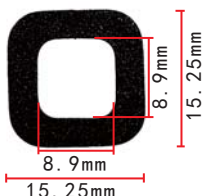

C1363
Nylon Black
Connector

C1364
CR Cotton Pad
Rear Bumper Lower Right
Hand Panel Rubber Gasket
Thickness: 1.5mm
Toyota Alphard