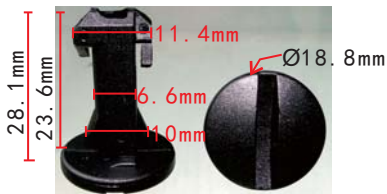

C1740
POM White
Retaining Clip
Land Rover LR034389

C1742
Nylon Black
Retaining Clip
Land Rover LR012844