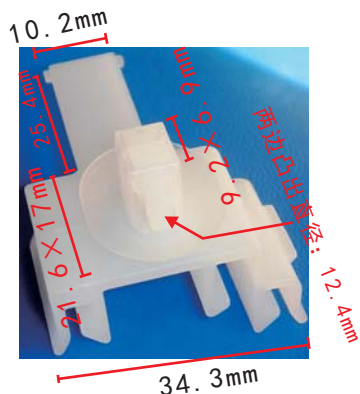

### C1044

POM Black  
Hose Clip  
Toyota Hiace

**C1045**  
Nylon Original  
Cable Strap  
Toyota Hiace

**C1048**  
Nylon Black  
Cable Strap  
Length: 170mm  
Toyota Hiace

**C1051**  
Nylon Black  
Cable Strap  
Length: 181.4mm  
Toyota Hiace