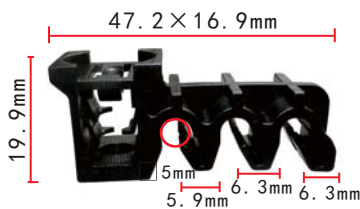

C1203
POM Black
Routing Clip
Toyota Alphaard