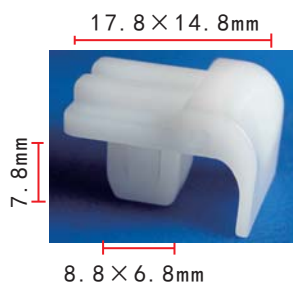

C288
POM White
Headlight Spacer Clip