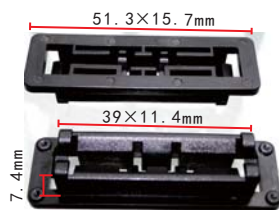

**C1750**  
Nylon Black  
Push Type Retainer

**C1743**  
POM Black  
Retaining Clip  
Jaguar C2Z11576

**C1745**  
Nylon Black  
Body Pillar Trim Panel  
Retaining Clip  
Land Rover DYQ500060

**C1751**  
Nylon Black  
Hose Connector Ford