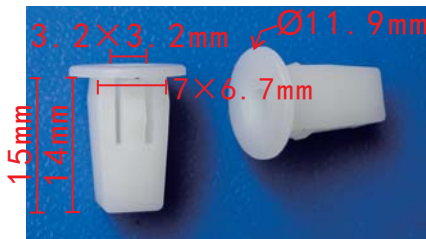

C1784
Nylon Beige
Mud Guard Liner Nut
BMW 7146976114