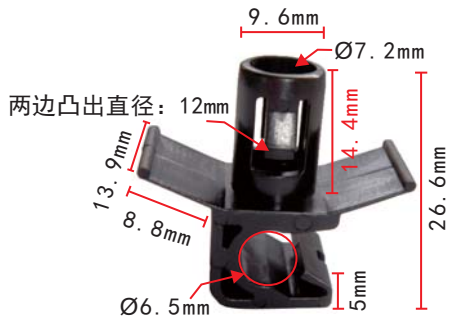

C1013
POM Black
Routing Clip
Toyota Hiace