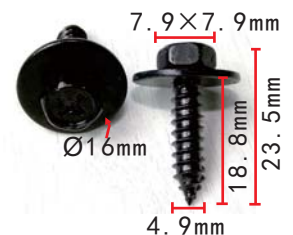

H2192
Black Hexagon Tapping Screw
Front Bumper Side Fender
Rocker Panel Retaining Clip
Hyundai#12442-05207B