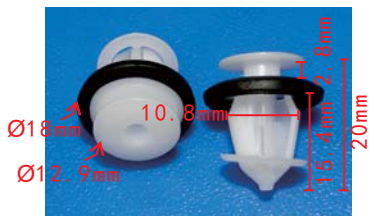

C1821
POM White(With Rubber Gasket)
Front Door
Trim Panel
Retaining Clip
TOYOTA#67773-0E020