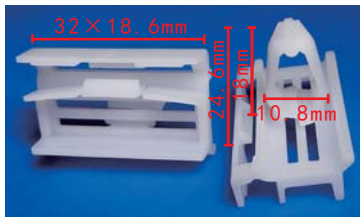

C3072
POM White
Rocker Panel Sill Fender Clip
[BMW#51777891250](#)