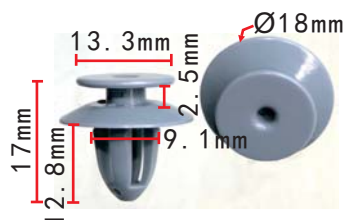

C3294White
POM Trunk Trim Cover
BMW#51497054228

C3294LightBlue
POM Trunk Trim Cover
BMW#07147293811*