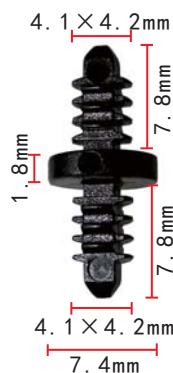

**C1241**  
Nylon  
Original  
Plastic  
Blind Rivet  
**European Car**

**C1245**  
Nylon  
Black  
Retainer  
**European Car**

**C1249**  
Nylon Black  
Door Trim Panel  
Retainer With Sealer

30.1 × 25.8mm