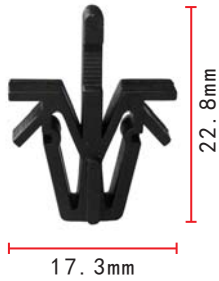

C263
Nylon
Black
Grille Clip