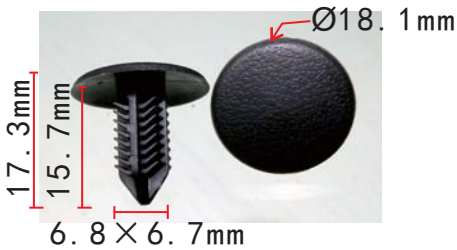

C1794
Nylon Grey Black
Luggage Compartment Trim Retaining Clip
Subaru 99045-AE03AMA