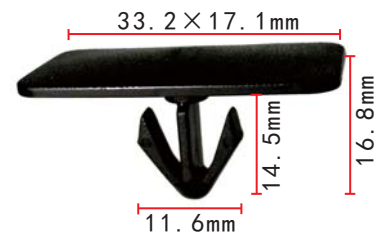

C1512
POM Black
Rocker Panel Retainer