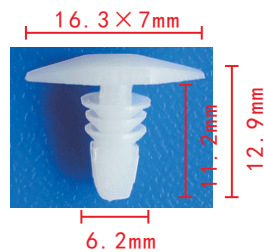

C485
Nylon Natural
Weatherstrip Retainer
[Honda 90664-671-0030](#)