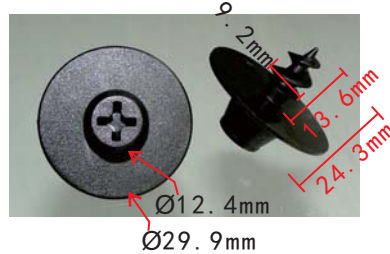

**C1864**  
Nylon Black  
Trunk Trim Clip  
HONDA#90667-TC0-U01ZA

**C1870**  
Nylon Black  
Mat Carpet Retainer  
AUDI#8E0-864-227

**C1861**  
Nylon & Rubber/Black & Original  
Door Buffer Retainer  
TOYOTA#90541-0906