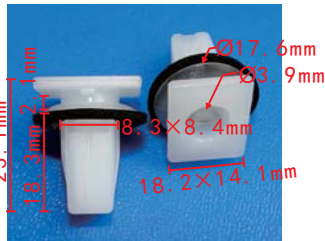

**C3003**  
 Nylon Black  
 Renault#7703077458

**C3036**  
 Nylon Original  
 Rear Bumper Side Fender Grommet  
 Hyundai#86625-1E000

**C3057**  
 POM White  
 Door Side Fender Clip  
 Hyundai#87715-3S000