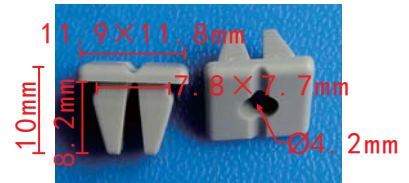

C3048

Nylon Grey
Rear Bumper Screw Nut
Hyundai#86699-1E010