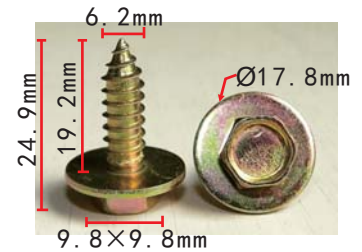

H2238

Color-zinc
Hexagon Self-Tapping Screw
[Honda/Nissan/Toyota](#)