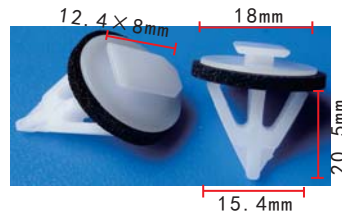

C1614
POM White
Rocker Panel Retainer
Honda 75315-S9A-004