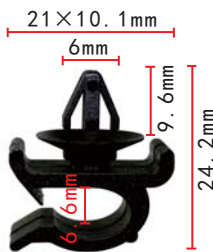

C1192
Nylon Black
Windshield Washer
Hose ASSY