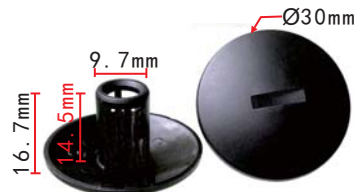

C1913
Nylon Black
Wheel Arch Retaining Clip
[RENAULT#7703081227](#)