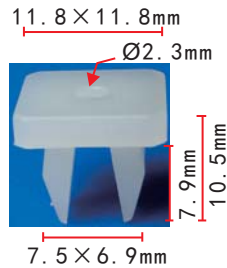

C179
Nylon White
#6 Screw Size