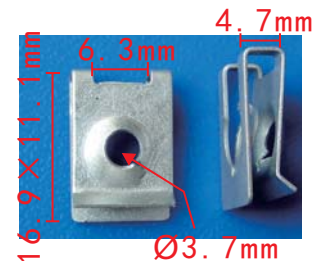

**H2091**  
Zinc Clear  
Iron Clip **Audi**

**H2096**  
Zinc Black  
Front Wheel Tapping Screw  
**Audi Q5**

**H2087**  
Zinc Clear  
Screw **Audi**

**H2093**  
Zinc Clear  
Screw **Audi**

**H2097**  
Zinc Clear  
U-Type Iron Clip **BMW**