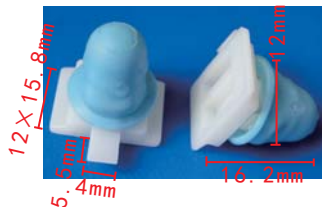

C912
POM White
Lower Side Sill
Rocker Panel Retainer
[VW & Audi](#)