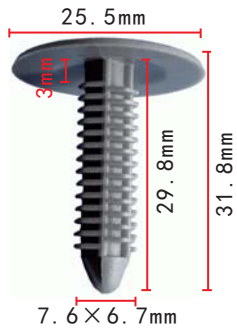

C990
Nylon Grey
Headliner Retainer
GM 15006827