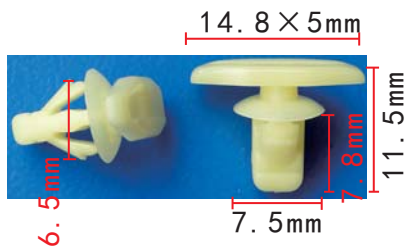

**C1511**  
Nylon Black  
Push-Type Retainer

**C1504**  
Nylon Black  
Body Retainer

**C1508**  
Nylon Beige

**C1512**  
POM Black  
Rocker Panel Retainer

**C1505**  
POM Yellow  
Door Window Weatherstrip Retainer