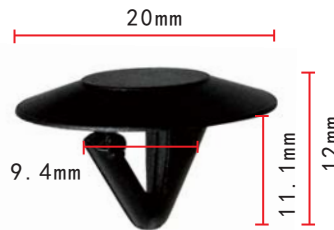

C552
Nylon Black
Hood Insulation &
Fender Shield Retainer
[Chrysler 1985-On 4341060](#)