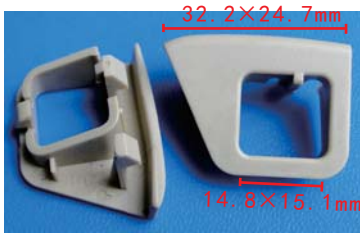

**C3087(TF57)**  
 POM White  
 Body Anti-Collision Fender Clip  
[Volvo#30784514](#)

**C3091L(TF62L)**  
 POM Yellow  
 Glove Compartment Retainer  
[Toyota](#)

**C3091R(TF62R)**  
 POM Yellow  
 Glove Compartment Retainer  
 Toyota