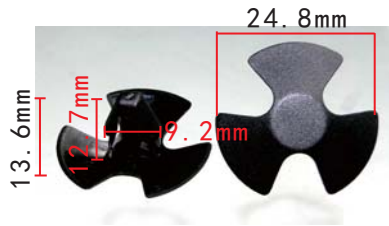

### C1869

Nylon Black  
Carpet Retainer  
AUDI#8E0-864-229-9B9