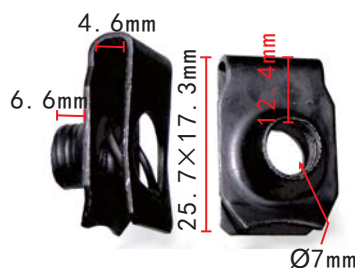

H2156
Dacromet Black