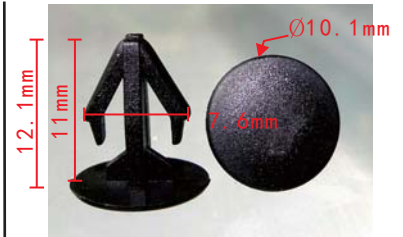

### C320

Nylon Black  
Releasable Cable Strap, Length: 205mm  
Max Bundle Diameter: 44mm

**C79**  
Nylon Black  
Retaining Clip  
Fits Into 7mm Hole [Honda](#)

**C143**  
POM Black  
Cowl Top Retaining Clip  
Fits Into 6mm Hole [Honda](#)