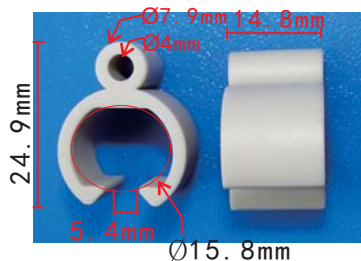

**C1878**  
POM Black

**C1879**  
 POM Grey  
 Rocker Panel Clip  
 HYUNDAI#87759-35000

**C1882**  
 Nylon Black  
 Hood Isolation Retainer  
 Peugeot Citroen#6995.V6

**C1888**  
 Nylon Black  
 Bumper/Fender/Radiator  
 Grille Retainer  
 MBZ#A1269900392