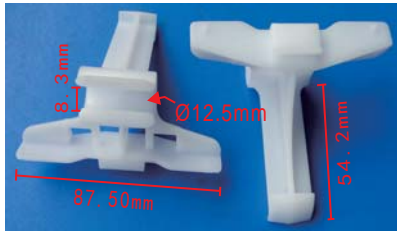

C1491
POM White
Bumper Retainer
Toyota Lexus Rx300
1998-2003 On