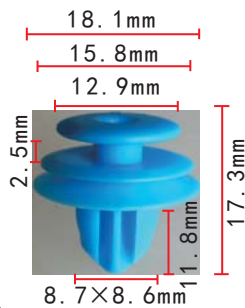

**C1182**  
Nylon Black  
Trunk Routing Clip  
VW

**C1183**  
Nylon Black  
Vacuum Valve Cap  
Retainer  
Nissan

**C1184**  
Nylon Black  
Grommet

**C1185**  
Nylon Black  
Grommet

**C1186**  
POM Blue  
Door Trim Retainer