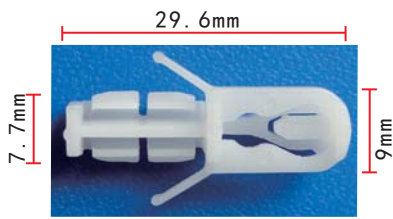

C668
POM White
Roof Moulding Clip