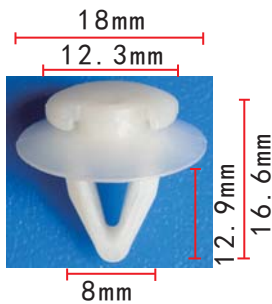

C943
Nylon White
Retainer