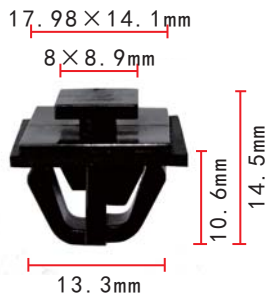

**C323**  
Iron Brown  
Front Bumper Padding Clip

**C501**  
POM White  
Moulding Clip

**C359**  
POM Black  
Bumper Cover Grommet

**C316**  
Nylon Beige  
Moulding Fastener

**C360**  
POM Black  
Body Side Moulding Clip  
With Sealer  
Hyundai 87756-38000