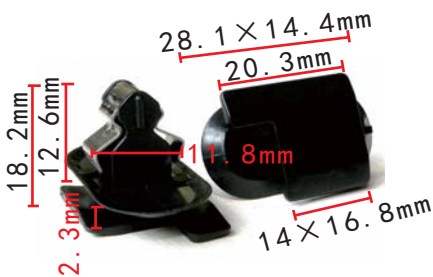

C3197

POM Black(With Iron Clip)
Door Pillar Trim / Trunk Clip
GM#24405739