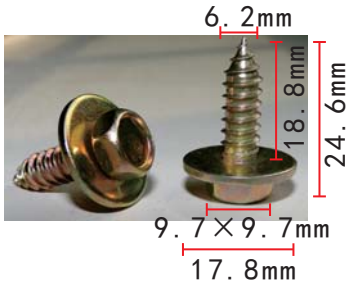

**H2118**  
Silver White  
Aluminum Rivet

**H2122**  
Zinc Black  
M8-1.25 Screw  
GM, Ford

**H2123**  
Zinc Color  
Screw

**H2129**  
Zinc Black  
Iron Clip

**H2133**  
Zinc Clear  
Steel Non Tapping Screw  
[Toyota 90159-50316](#)