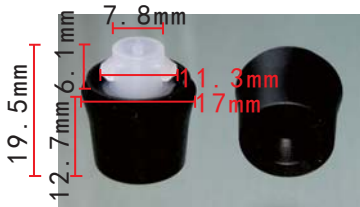

**C1864**  
Nylon Black  
Trunk Trim Clip  
HONDA#90667-TC0-U01ZA

**C1870**  
Nylon Black  
Mat Carpet Retainer  
AUDI#8E0-864-227

**C1861**  
Nylon & Rubber/Black & Original  
Door Buffer Retainer  
TOYOTA#90541-0906