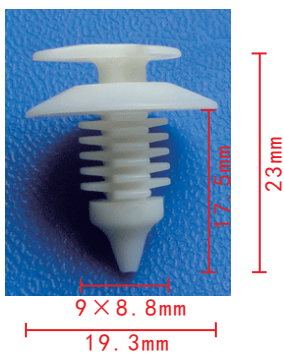

C458
Nylon White
Trim Panel Retainer
AMC Renault 1984-On 8934-201-681
VW 1982-On 175-867-299