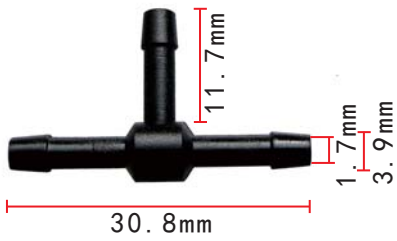

C412
Nylon Black
Tee Connector