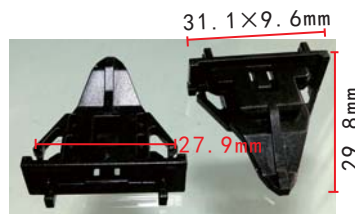

C1754
POM Black
Front Fender Inner
Lining Retaining Clip
Toyota 61991-35010