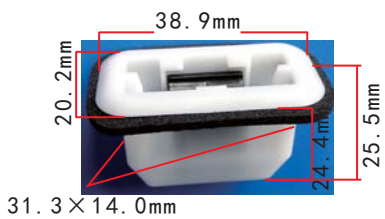

C1125
POM White
Retainer **Toyota**