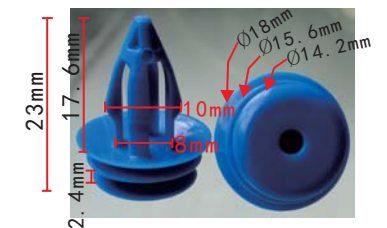

C1647

POM Blue
Trunk lining Retainer
[Land Rover LR027255, Jaguar](#)