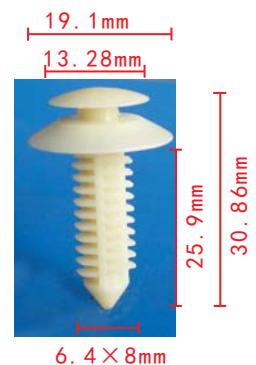

C302
Nylon Yellow
Trim Panel Retainer
GM 10143422, Ford N805612-S100
AMC 8934-202-599