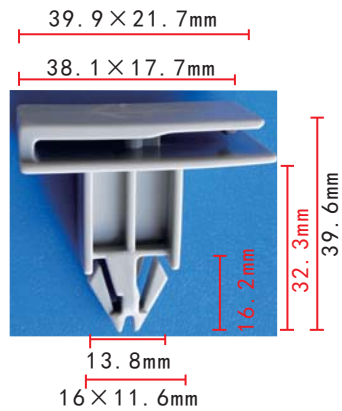

C388
POM Grey
Rocker Panel
Moulding Clip
GM 10431761
Chevrolet Impala,
Lumina & Monte Carlo
2000-On