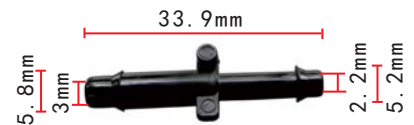

C447
Nylon Black
Connector
GM 14017701 Ford 383001
Chrysler 3441743, 4241296