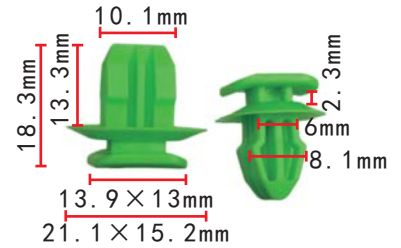

C3332
POM Green
Rear Door Lining
MBZ#A0009919098