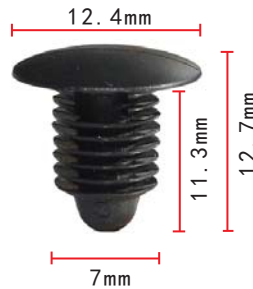

C242
Nylon Black
Radiator Baffle Retainer