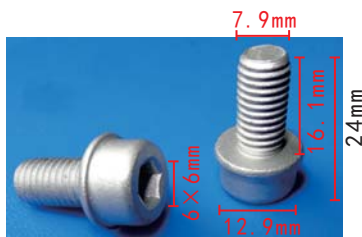

H2087
Zinc Clear
Screw **Audi**