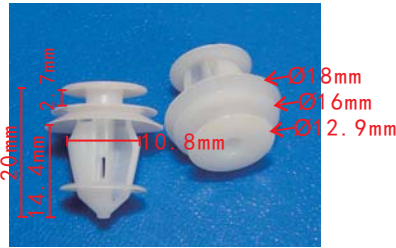

C1899
POM White
Door/Trunk/Panel Retainer
Toyota#62489-0E010
(624890E010)