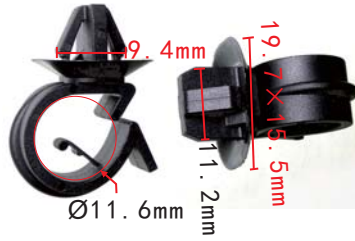

C3031
Nylon Black
Engine Routing Clip