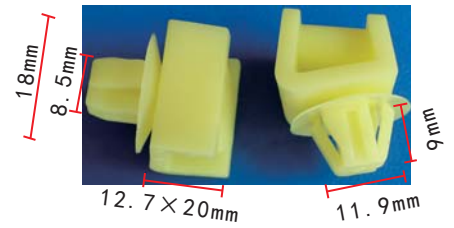

C1454
Nylon Original
Nut Mitsubishi MB383455

C1463
Nylon Yellow
Retainer
Mitsubishi MB619496, MB946130