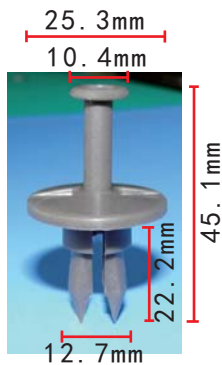

C149
Nylon Coffee
Fascia Retainer
GM 1982-On 5973996