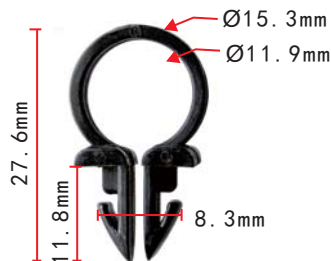

C498
Nylon Black
Routing Clips for
Wire Loom