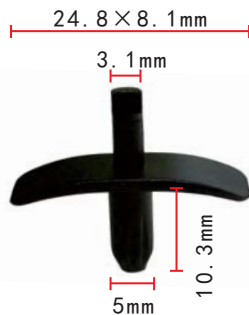

C692
Nylon Black
Push-Type Retainer
[Volvo 9133073-8](#)