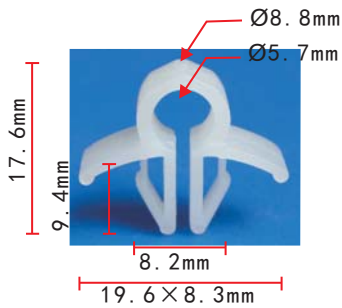

C667
Nylon White
Routing Clips