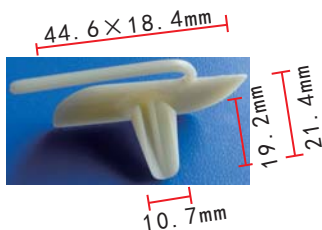

C501
POM White
Moulding Clip