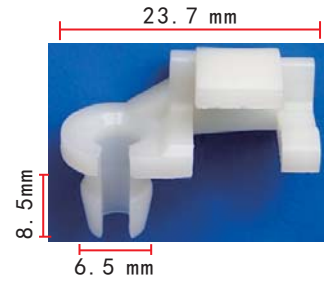

C185
Nylon Beige
Push-pull Rod, Door Lock
Rod & Engine Rod Clip