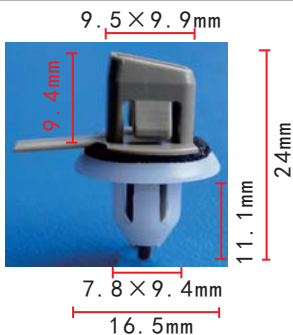

C226
POM Brown & White
Door Lower Moulding Clip