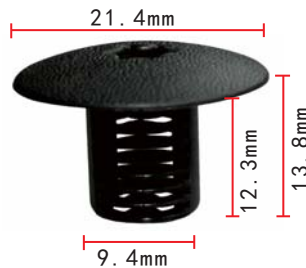

**C671**  
Nylon Original  
Torque Pin Kit For Window  
Regulator Gear

**C499**  
Polypropylene White  
Blade

**C199**  
Nylon White  
Interior Trim Panel Clip

**C593**  
Nylon Black  
Cowl Top Stud Retainer Cover