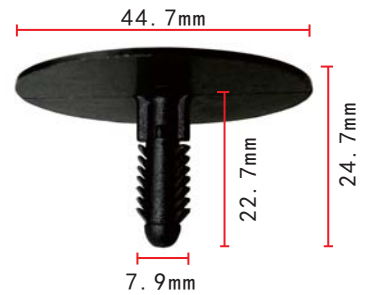

C428
Nylon Black
Dashboard Retainer
Ford 1979-On N-800387-S