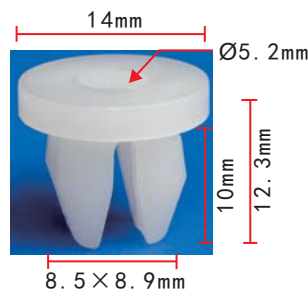

**C1001**  
Nylon Black  
Used On The Hood  
[Toyota Hiace](#)

**C1004**  
Nylon Black  
Trim Panel Retainer  
[Toyota Hiace](#)

**C1007**  
Nylon Light Coffee  
Trim Panel Retainer  
[Toyota Hiace](#)

**C1002**  
Nylon Black  
Used Under  
Instrument Panel  
Height: 6.8mm  
[Toyota Hiace](#)