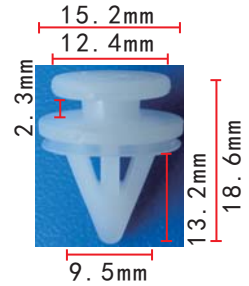

C1276
Nylon Original
Door Trim Panel Retainer