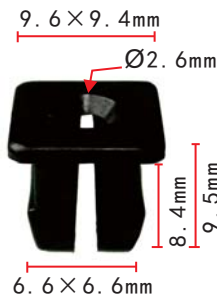

C466
Nylon Black
#6 Screw Size