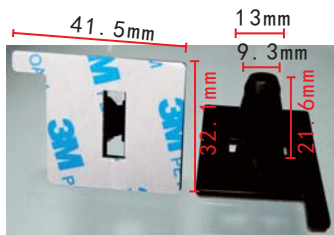

C1374
POM Black
Windshield Retainer
Square Bottom With
3M Adhesive [Toyota Alphard](#)