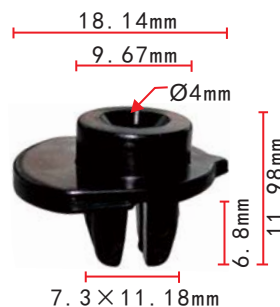

**C287**  
Nylon Bluish White  
Screw Grommet #12 Screw Size

**C291**  
Nylon Coffee  
Hood Weatherstrip Retainer

**C295**  
POM White  
Body Side Moulding Clip

**C288**  
POM White  
Headlight Spacer Clip