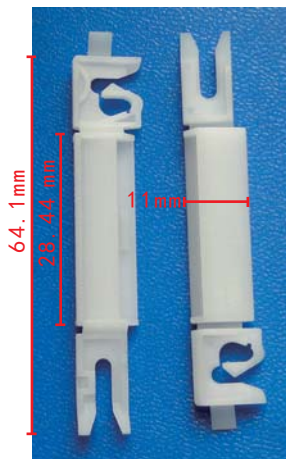

**C3313**  
POM White  
Rear Door Trim  
MBZ#A0009912498

**C3321**

POM Yellow  
Front Windshield Strip  
Peugeot/Citroen

**C3322**

POM Dark Grey  
Front Windshield Strip  
Peugeot

**C3323**

POM White  
Front Windshield Strip