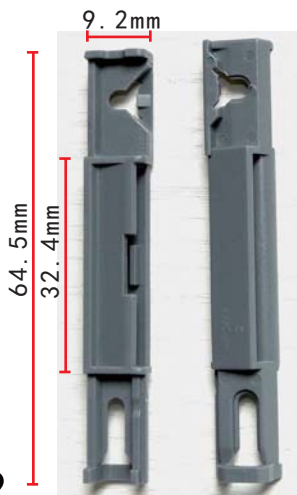

C3322

POM Dark Grey
Front Windshield Strip
Peugeot