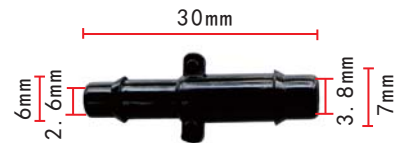

C446
Nylon White
Connector
GM 14047034 Ford 383000
Chrysler 4095145

C447
Nylon Black
Connector
GM 14017701 Ford 383001
Chrysler 3441743, 4241296