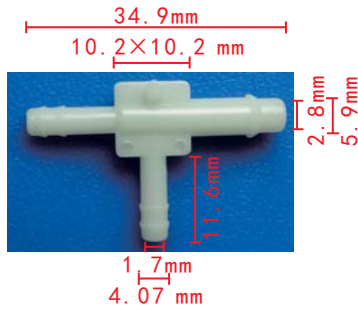

C438
Nylon Light Green
Tubing & Hose Tee Connector
GM 14025274, 14031144
Ford 383016 Chrysler 4241362