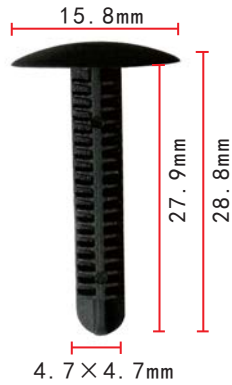

C851
POM White
Retainer
Renault

C858
Nylon Grey Black
Trunk Trim Retainer
Honda 90669-SP0-003ZA
Civic 1998-On