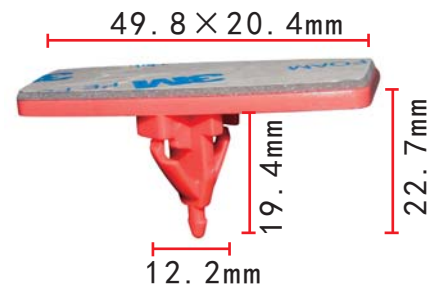

**C1031**  
Nylon White  
Hose Clip  
Toyota Hiace

**C1034**  
POM Blue  
Middle 2 & Rear  
Window Retainer  
Adhesive Backed  
Toyota Hiace

**C1029**  
Nylon Black  
Routing Clip  
Toyota Hiace

**C1032**  
Nylon Black  
Routing Clip  
Toyota Hiace