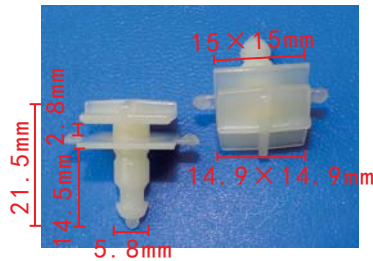

C3034
Nylon Light Green
Under Beam Retaining Clip