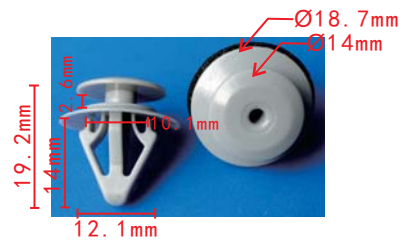

**C1741**  
 POM Black  
 Retaining Clip  
 Land Rover DYC500110

**C1711**  
 Nylon Black  
 Trunk Cover Retaining Clip  
 VW 7L6-868-307 Touareg

**C1705**  
 POM White  
 Trunk Door Interior Trim  
 Retaining Clip  
 Nissan 01553-30001