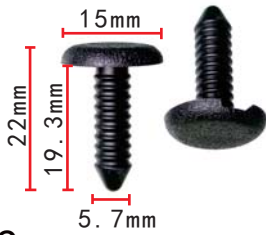

C3186

POM Black
Door Moulding/Radiator Grille
Retaining Clip
VW#6Q0-867-333