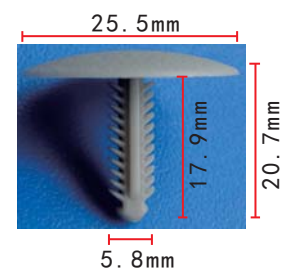

C476
Nylon Grey
Top Ceiling Trim
Retainer