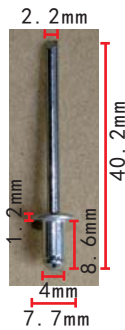

H2278

Silver Iron Hippocampal Nail
Automotive Chassis
[BAIC](#)