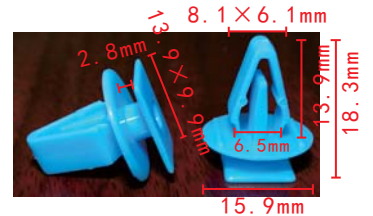

C1500
POM Blue
Retainer Honda 90602-TA0-003