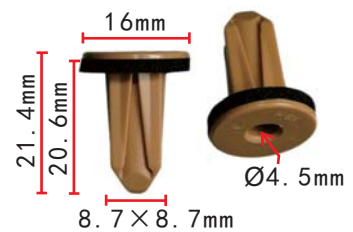

C3264

Nylon Brown
Rear Bumper Side Guard

BMW#51127461407