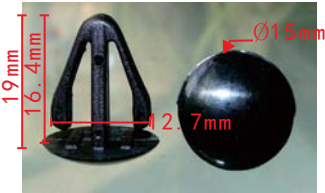

C94
Nylon Black
Retaining Clip
Fits Into 8mm Hole
Mazda; Toyota