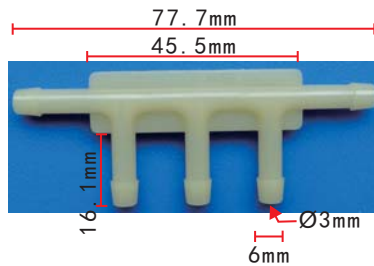

**C877**  
 Nylon Yellow  
 Tee Connector  
 Ford 384111, AMC 3237451

**C880**  
 Nylon Black  
 Push-Type Retainer Mercedes  
 Benz A1249900492

**C875**  
 POM White  
 Drip Moulding Clip  
 With Sealer  
 Infiniti M45, I30 & G35 2005-On  
 Nissan Altima, Maxima & 350Z  
 2002-On