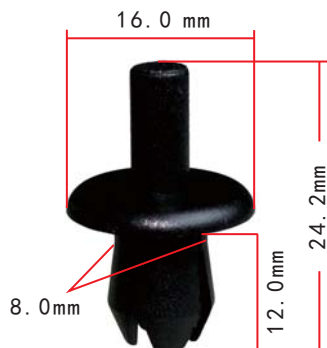

**C1145**  
POM Black  
Hood Retaining Clip

**C1149**  
POM Black  
Retaining Clip  
Hyundai

**C1152**  
POM Blue  
Rocker Panel  
Moulding Clip  
Hyundai

**H1146**  
Hardware Zinc Clear  
Bumper/License Retainer