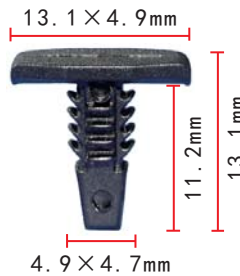

C132

Nylon
Black
Weatherstrip Retainer
GM 4876498