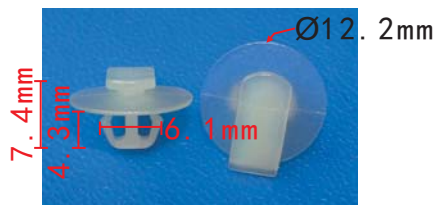

C1994
Nylon Light Green
Rear Door Sealing Strip Clip
[Honda#90651-TA0-003](#)