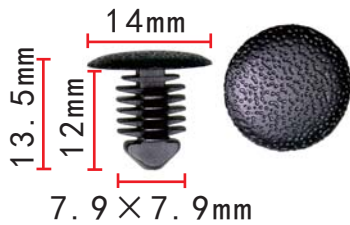

C3327
Nylon Back
Backrest
MBZ#A0009912895