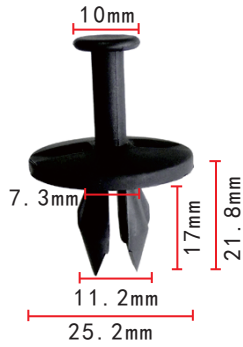

C471

Nylon Black
Fascia Retainer
GM 1982-On 14045480