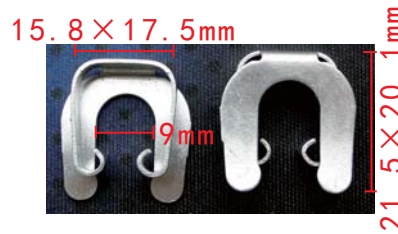

### H2084

Zinc Black  
Hexagon Tapping Screw  
Audi

**H2085**  
Zinc Black  
Hexagon Tapping Screw

**H2090**  
Zinc Black  
Iron Clip **Audi**

**H2095**  
Zinc Black  
Front Bumper Screw  
**VW**

**H2086**  
Zinc Black  
Hexagon Tapping Screw  
With Rubber Pad