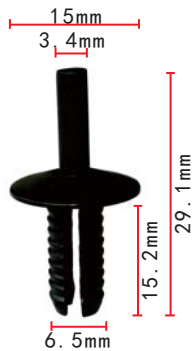

C1397
Nylon Black
Push-Type Retainer **BMW**