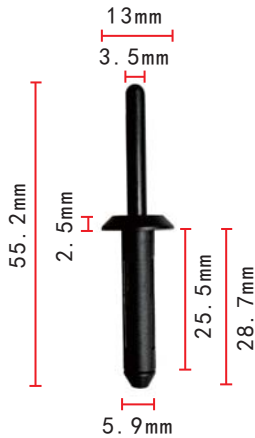

C467

Nylon
Black
Blind Rivet
Panel Range: 4.36-8.0mm
GM 25524005