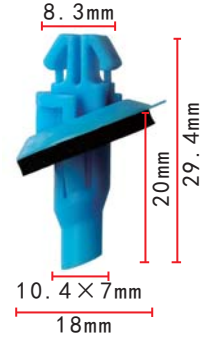

**C292**  
Nylon Black  
Grommet #10 Screw Size

**C296**  
POM Blue  
Body Side Moulding Clip

**C297**  
POM Red  
Body Side Moulding Clip

**C802**  
Nylon White  
Oil Filter Clip

**C806**  
POM Blue  
Fender Clip Retainer