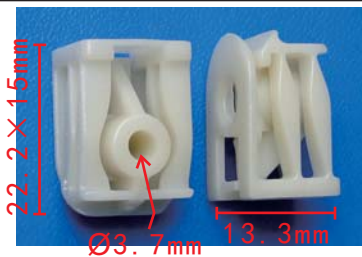

C3056
Nylon Beige
Bumper & Fender Shield
BMW#07147311312