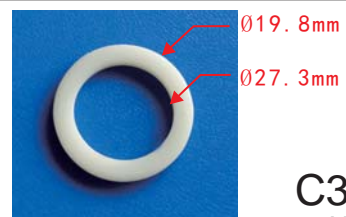

C315

Nylon
Primary
Color
Oil Drain Plug Gasket
Thickness: 2.38mm