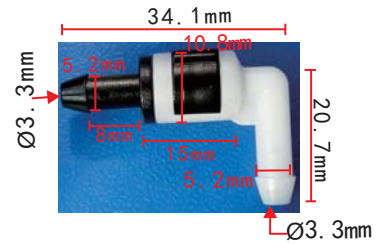

C1475
POM Black & White
Right-Angle Connector