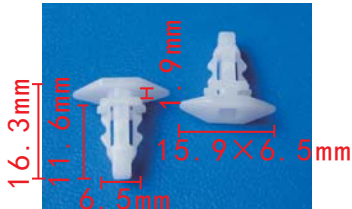

C1993
POM White
Engine Cover Sealing Strip Clip
[Nissan#01553-08951,65810-K2009](#)