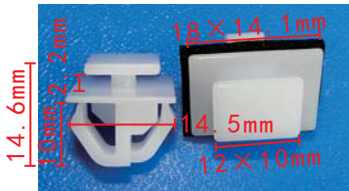

C3050
POM White
Rocker Panel Sill Fender Clip
Hyundai#87758-35010