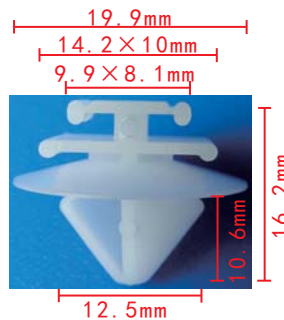

**C1493**  
 Nylon Green  
 Routing Clip  
 Toyota

**C1494**  
 Nylon Black Connector

**C1495**  
 Nylon Black Connector

**C1496**  
 Nylon Black Plastic Screw

**C1497**  
 POM White  
 Door Scuff Strip Retainer