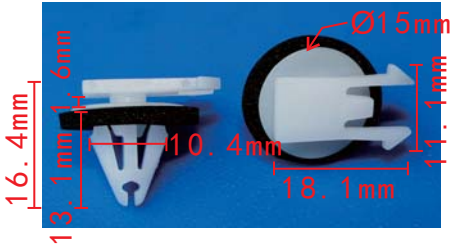

C1792
POM White
Taillight / Baffle / Rocker Panel Retaining Clip
GM 11611375