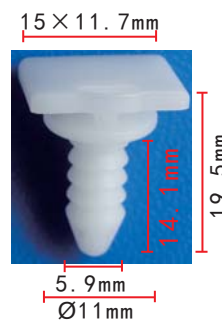

**C932**  
POM White  
Door Moulding Retainer  
Fits To Hole: 9.9mm

**C936**  
POM White  
Door Trim Moulding Retainer

**C940**  
Nylon Grey  
Hood Support Rod

**C933**  
Nylon Black  
Plastic Nut **BMW**