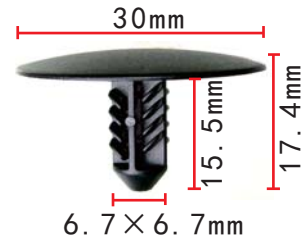

C3175
Nylon Black
Engine Cover Heat Shield Clip
[GM#11571159](#)