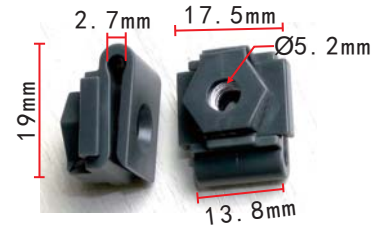

C3030
POM Dark Grey
Bumper Retainer Nut
Mazda