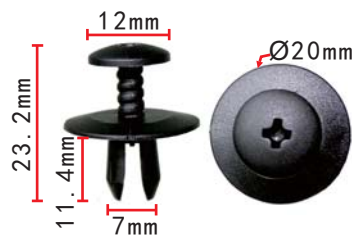

**C3247**

Rubber Black  
Head Cover Buffer  
Nissan#6582950A00

**C3316**

Nylon Light Grey  
Interior Car Roof Trim  
Fiat#735250327

**C3248**

Nylon Black  
Cover Heat Shield  
BMW#51481915964

**C3317**

Nylon Black  
Trunk Trim  
Fiat#735415836