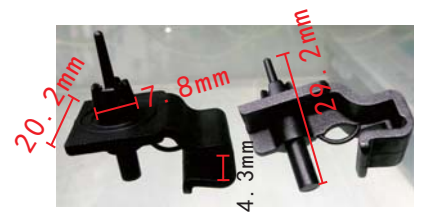

C1573
Nylon Black
Door Panel / Door Inner Panel
Retainer
[VW 3A0-867-301](#)