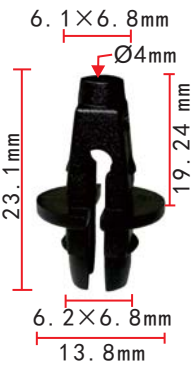

C1182
Nylon Black
Trunk Routing Clip
VW