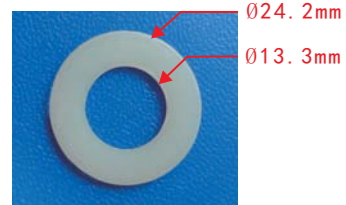

C604

Nylon
Black
Blind Rivet
General Purpose
Panel Range: 3.9-6.0mm

C550

Nylon Primary Color
Oil Drain Plug Gasket
Thickness: 1.3mm