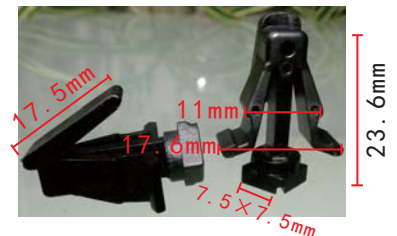

C1632
POM Black
Bumper / Grille Retainer
Nissan