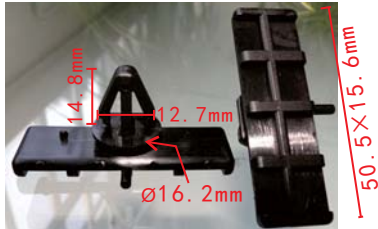

**C1691**  
POM White  
Door Interior Trim Panel  
Retaining Clip  
Audi A6 / A8 2008-On  
Audi 8E0867276

**C1682**  
Nylon Black  
Rocker Panel Retainer  
Mustang  
Ford F4ZZ-6310182-A

**C1686**  
POM White