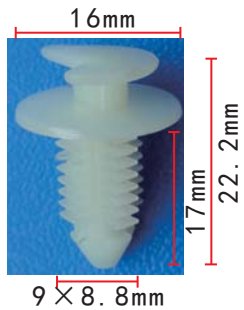

C1292
Nylon Original
Trim Panel Retainer **Citroen**