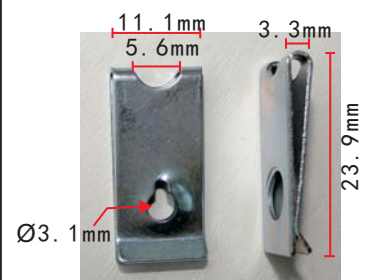

H2043

Zinc Blue
U-Type Iron Clip