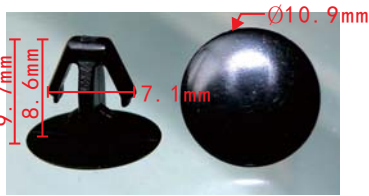

C663
Nylon Black
Hood Seal Retaining Clip
Honda 91518-S10-003