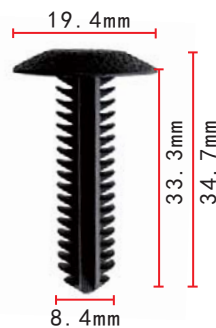

**C427**  
Nylon Beige  
Door Trim Panel Retainer  
GM 1978-On 3065575

**C478**  
Nylon Black  
Pillar Cover Retainer  
GM Truck 1985-On 15588078

**C456**  
Nylon Beige  
Retains Conduit To  
Sheet Metal In Doors  
GM 20451401