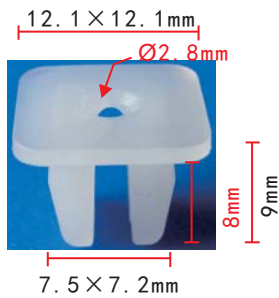

C1455
Nylon Original
Honda 90505-SD4-003