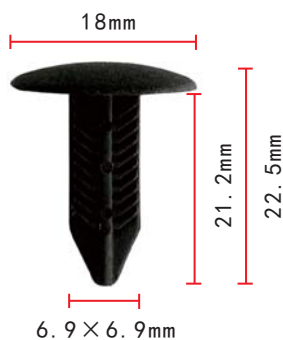

C377

Nylon Black
Trunk Garnish Retainer
[Honda Civic 90667-S0D-003ZH](#)
[90667-S0D-003ZC](#), [90667-S0D-003ZK](#)