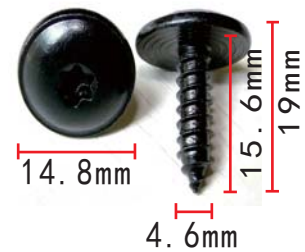

H2252

Black Rear Trunk Cover Panel
[VW/AUDI#N90648704](#)