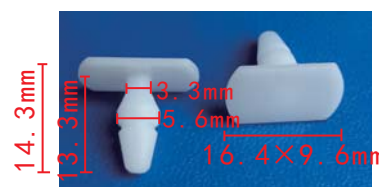

C1827
POM White
Door Windowsill Kick Plate
Retainer
[Mercedes-Benz A0019889781](#)