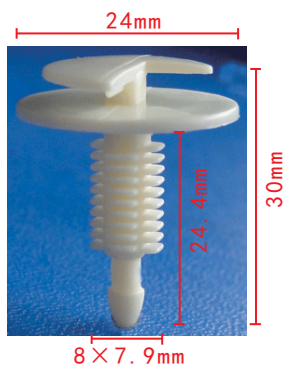

C37
Nylon Black
Door Trim Panel Retainer
[Ford](#); [Chrysler](#); [VW](#)