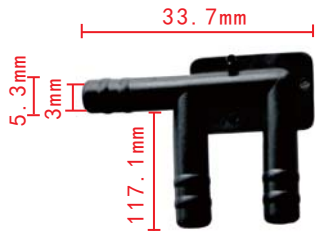

C454

Nylon Black
F Connector
GM 14029095