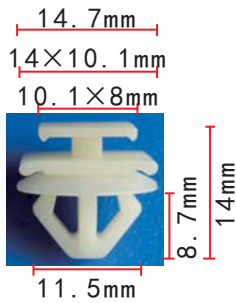

**C1283**  
 POM White  
 Door Trim Panel Retainer

**C1287**  
 Nylon Grey  
 Trim Panel Retainer  
 European Car

**C1280**  
 Nylon Original  
 Door Trim Panel Retainer  
 Peugeot 6995X3

**C1284**  
 Nylon Black  
 Inner Trim Panel Retainer