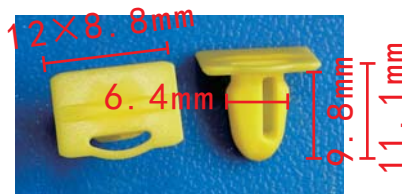

POM Milk White  
Real Wheel Arch/Brow

Nissan#74816AX000

Height: 9.6mm  
Mat Clip-Up

Height: 5.5mm  
Mat Clip-Down

Height: 9.8mm  
Pad Clip-Up

Height: 20.2mm  
Pad Clip-Down

**C3307**

Nylon Black  
Mat Pad