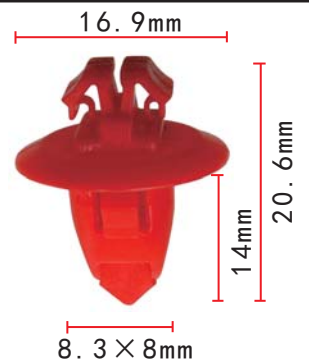

C361
POM Yellow
Rocker Panel Clip With Sealer
Hyundai 87758-3D000

C690
POM Red
Fender & Wheel Flare Moulding Clip
Toyota 90904-67037