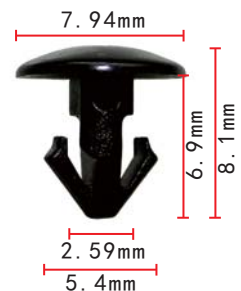

C1396
POM Black Retainer