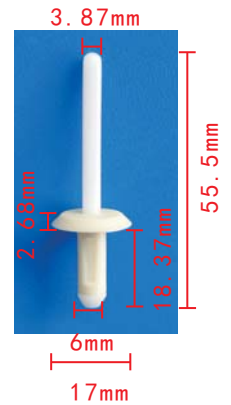

C346

Nylon
Yellow
Blind Rivet
Yellow Rivet With
White Core
Panel Range: 3.9-5.0mm
[GM 14070914](#)