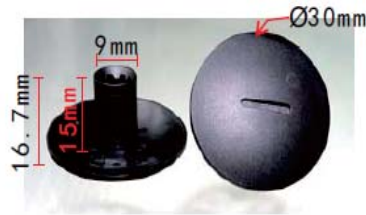

C1842
Nylon Black
Wheel Housing / Door Trim
Panel Retaining Clip
[Renault 7703081054](#)