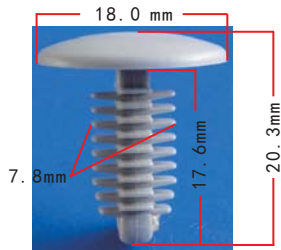

C1104
Nylon Grey
Retainer