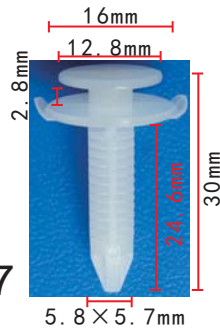

C1447
Nylon
Original
Door Pillar
Trim Panel Retainer
Honda 91580-SF9-003