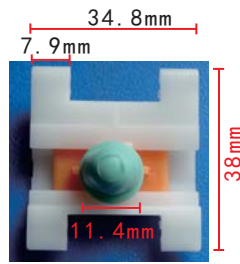

C910
POM White
Outside Door Trim
Panel Retainer [VW & Audi](#)