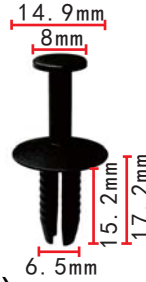

C3084(TF14)
Nylon Black
Front Bumper/
Rocker Panel Sill Clip
[BMW#51111908077](#), [VW#N90359101](#)