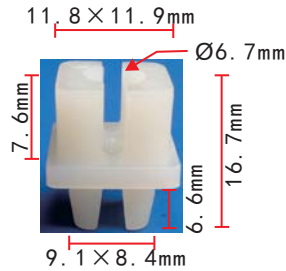

C1391
Nylon White
Nut **Toyota**