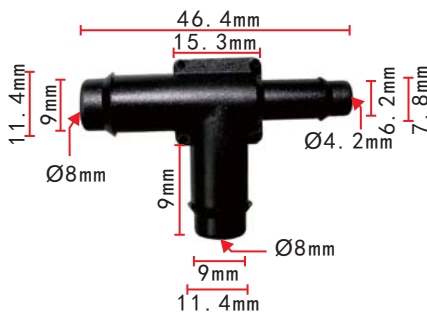

**C877**  
 Nylon Yellow  
 Tee Connector  
 Ford 384111, AMC 3237451

**C880**  
 Nylon Black  
 Push-Type Retainer Mercedes  
 Benz A1249900492

**C875**  
 POM White  
 Drip Moulding Clip  
 With Sealer  
 Infiniti M45, I30 & G35 2005-On  
 Nissan Altima, Maxima & 350Z  
 2002-On