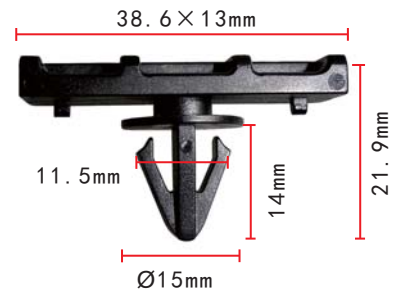

C688
Nylon Black
Rocker Panel Moulding Clip
Ford F6DZ-5410182-AA
Sable, Taurus & Lincoln Ls2000
2002-96 On