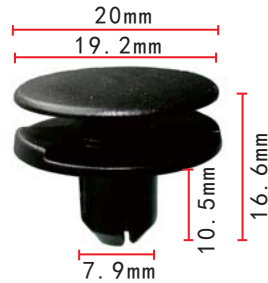

C1507
POM Black
Splash Shield Retainer