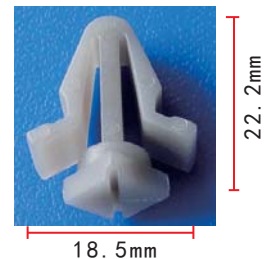

C545
Nylon Grey
Grille Clip