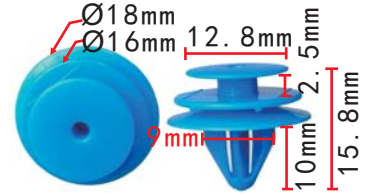

C3306

Nylon Black
Cover Heat Insulated Pad
Nissan#F584630F00