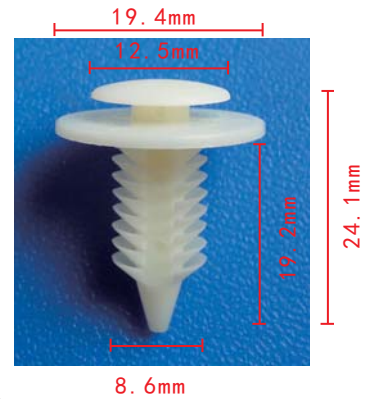

C631
Nylon Apricot
Trim Panel Retainer
[Dodge Ram 1994-On 6503709](#)