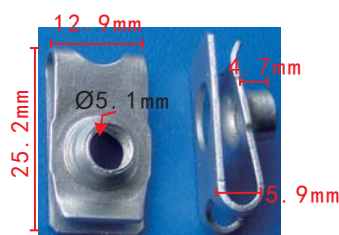

H2146

Zinc Silver
Spring Leaf Nut
Toyota 90675-SA5-003