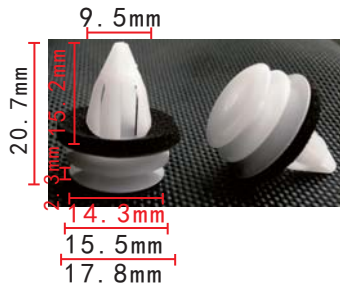

C1537
POM White
Door Trim Panel Retainer
[BMW 51418224768](#)