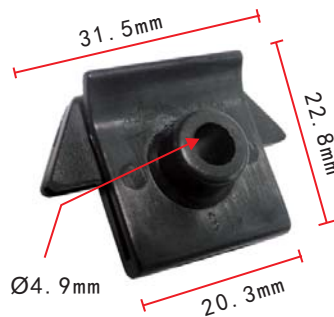

C49
Nylon Black
Nylon "U" Nut
#10 Screw Size
Panel Distance: 1mm
Toyota; GM; Mazda