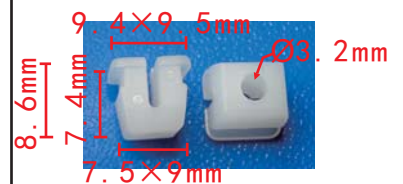

C3184
Nylon Primary
Body Side/Engine Cover Side
Retainer
VW#N-905-410-01