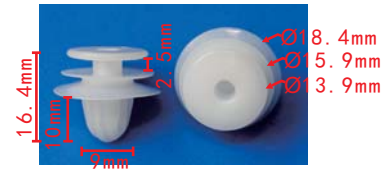

C3225

POM White
Trunk Cover & Side Trim Panel
Retaining Clip
Nissan#849150W010