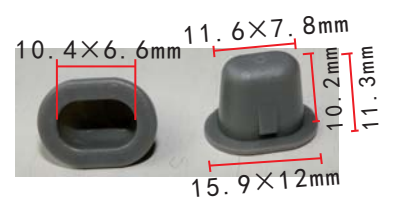

C1755
Nylon Grey
Front Fender Inner
Lining Grommet
Nissan 76848-JG00A