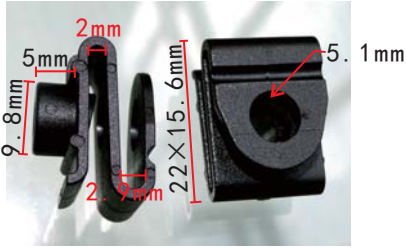

C1775
Nylon Black
Wheel Arch Fender /
Wheel Trim Liner Nut
Hyundai 86825-28000