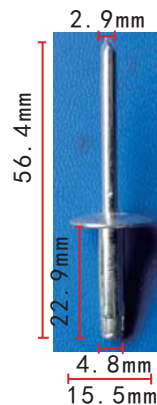

H2118
Silver White
Aluminum Rivet