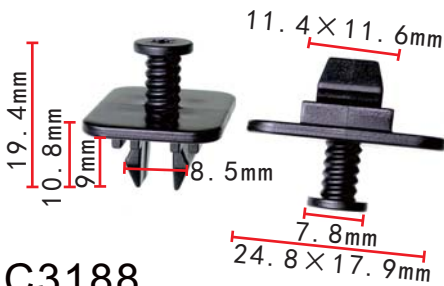

C3188
POM Black
Rear Bumper Retainer
[VW#WHT-005-263](#)