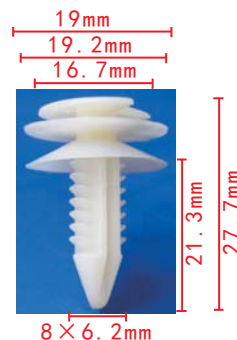

C102
Nylon Black
Seat Back Retainer
GM 20319841

C147
Nylon White
Door Panel Retainer
Camaro & Firebird 1982-On
GM Truck 1989-On 12337920, 20374473