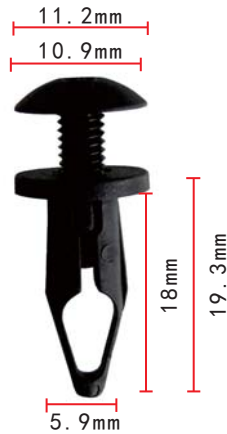

C506
Nylon Black
Push-Type Retainer
GM 10089262, 21042098
Chrysler 55075139