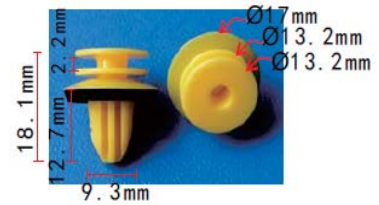

C1795
POM Yellow/Orange
Front & Rear Door Trim Panel Retaining Clip
Mercedes-Benz#0019912698/
A0009918698