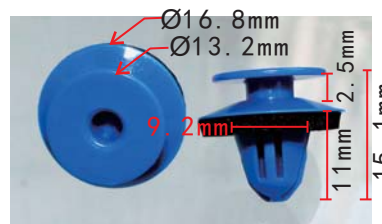

C1867
POM Blue
Wheel-arch Trim Retainer
VW#8U0-853-909