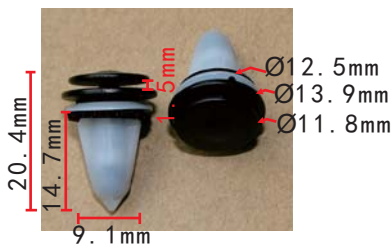

C3213
POM White & Nylon Black
Trim Panel Retaining Clip