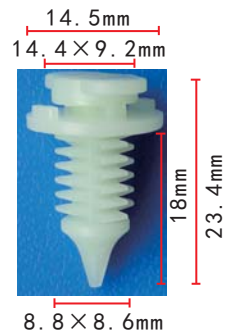

C891
Nylon Light Green
Trim Panel Retainer