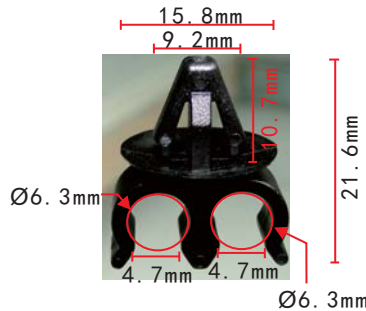

C1380
Nylon Black Pipe Clip