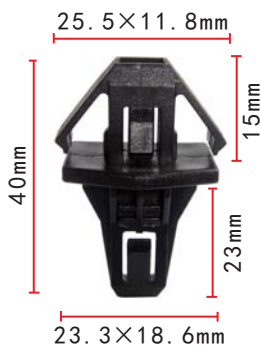

C76
POM Black
Radiator Grille Clip