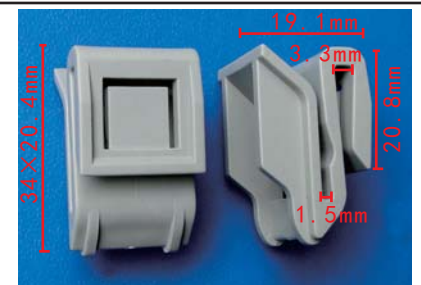

C3229
POM Grey
Rear Bumper Bracket
[Nissan#85284-JD00A](#)