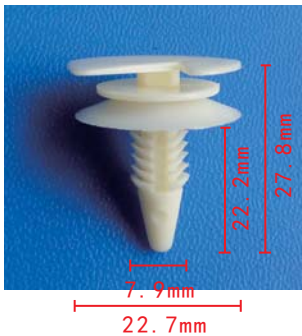

C427
Nylon Beige
Door Trim Panel Retainer
GM 1978-On 3065575