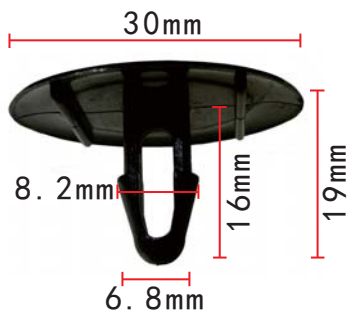

C608
Nylon Black
Hood Insulation Retainer
Stem Diameter: 10mm
Acura Legend 1991-On
Honda 1998-On, 90700-SJ4-000

C612
Nylon Black
Hood Insulation Retainer
Toyota Celica 1989-1993
90467-08081