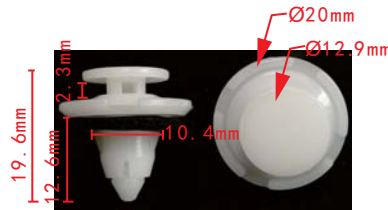

C1236
POM White
Rear Mud Guard / Taillight / License Plate Retaining Clip
Honda Civic, CR-V
Honda 91512-SJK-003