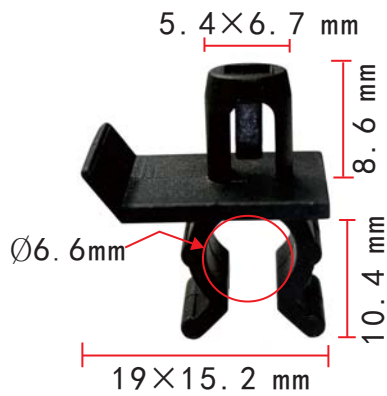

C1154
Nylon Black / Yellow
Oil Tube
With a Spring Inside

C1155
Nylon Black
Pipe Moulding Clip