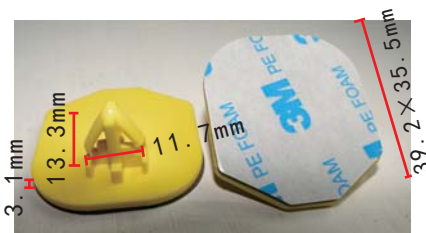

C1054
Nylon Grey
Cable Strap
[Toyota Hiace](#)