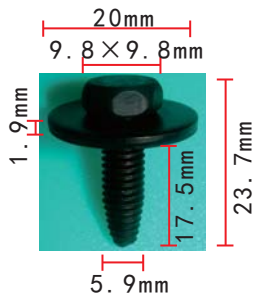

H2034

Zinc Black
Hexagon Tapping Screw
Mercedes-Benz