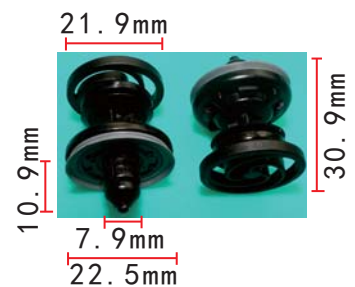

C1249
Nylon Black
Door Trim Panel
Retainer With Sealer