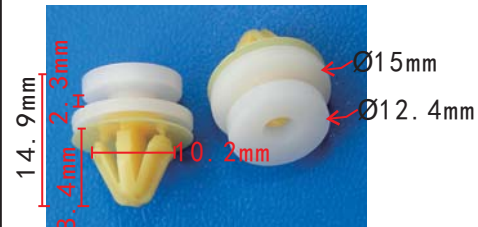

**C1860**  
 POM Pink  
 Fuel Line Retainer  
 FORD 7L3Z9S317B

**C1859**  
 POM White  
 Fender Moulding Clip  
 FORD W716507S300

**C1833**  
 POM Original & Yellow  
 Rocker Panel / Wheel-arch Clip  
 GM#93176656,4414720  
 LANDROVER#DYC101420  
 RENAULT#770307736B