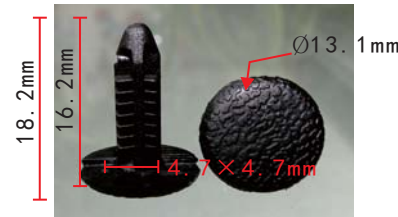

C153
Nylon Black
Retainer [Honda](#)