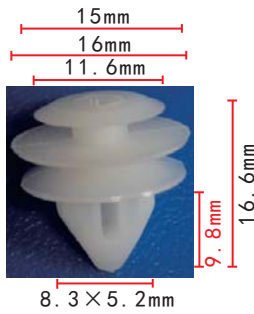

C521
Nylon Original
Trim Panel Retainer