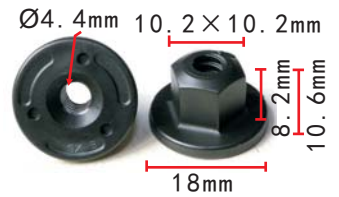

C3256
Nylon Black
Fuel Pump Control Clip
[BMW#07-14-7-336-362](#)