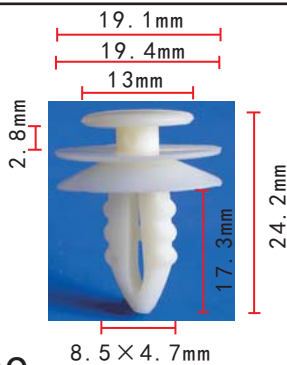

**C671**  
Nylon Original  
Torque Pin Kit For Window  
Regulator Gear

**C499**  
Polypropylene White  
Blade

**C199**  
Nylon White  
Interior Trim Panel Clip

**C593**  
Nylon Black  
Cowl Top Stud Retainer Cover