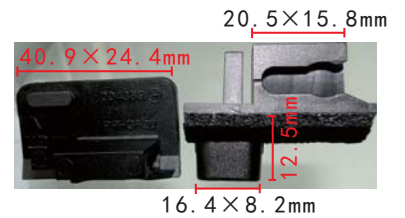

**C1615**  
POM White  
Retainer Toyota

**C1619**  
Nylon White

**C1612**  
POM White  
Glass Retainer BMW

**C1616**  
POM Yellow  
Trunk Rack Trim Retainer  
Toyota 90467-09198

**C1620**  
Nylon Black  
Glass Retainer GM