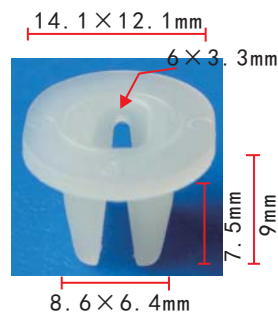

**C862**  
Nylon Original  
#14 Screw Size (M6.3)  
Honda 90666-SD9-000  
CR-V 1997-On

**C857**  
POM White  
Door Moulding Clip  
Honda 90679-692-0030

**C860**  
Nylon White  
#8 Screw Size  
Toyota 90189-04019