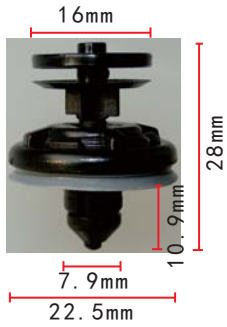

C1250
Nylon Black
Door Trim Panel Retainer