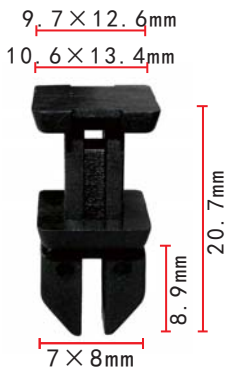

C885
Nylon Black
Push-Type Retainer