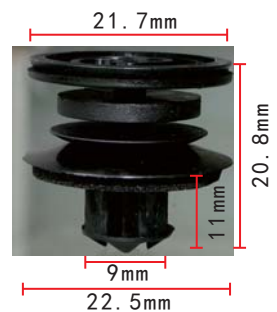

C904
POM White
Body Trim Moulding Retainer
European Car 55183z, BMW 51138166675

C905
Nylon Black
Door Trim Panel Retainer