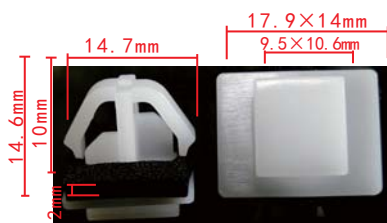

C1697
POM White
Door Side Rocker Panel Retainer
Hyundai Sorento
Hyundai 87719-02500