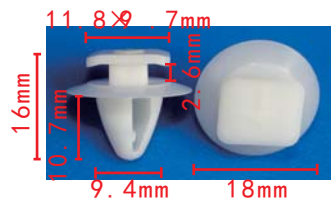

**C3298**  
Nylon White+Beige White  
Air Conduit  
MBZ#07147378241

**C3355**  
Nylon Black

**C3328**  
Nylon Black  
Rear Bumper/Body Side Fender  
MBZ#A0009914140

**C3311**  
POM White  
Engine Cabin Front  
Enclosure Grille  
Fiat#71747674