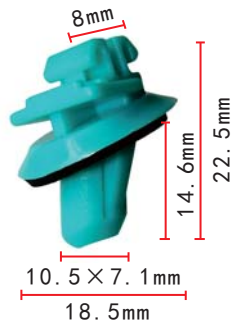

C805
POM Green
Fender Clip Retainer