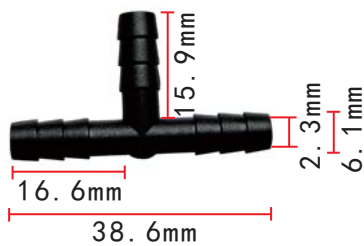

C406

Nylon Black
Tubing & Hose
Tee Connector
Barbed On All Ends