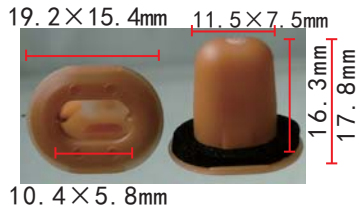

C1623
Nylon Brown
Rear Combination
Lamp Retainer
Nissan 76882-01G10, 26557-2U001