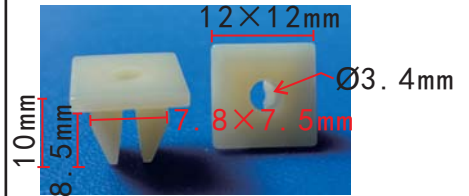

C1783
Nylon Beige
Front Bumper Retaining Nut
Hyundai 14910-05000