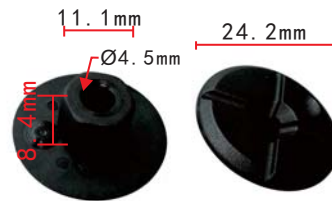

**C1394**  
POM Black  
Cowl And Trim Panel Retainer

**C1387**  
Nylon Black  
Retainer **Japanese Car**

**C1391**  
Nylon White  
Nut **Toyota**

**C1395**  
Nylon Black  
Cowl Vent Retainer

**C1388**  
Nylon Deep Grey  
Grommet **Nissan**