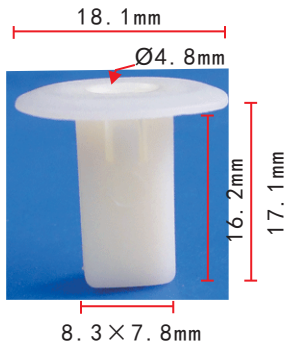

C482
Nylon Beige
Screw Grommet #14 Screw Size