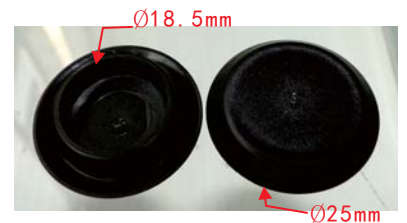

C308
Polyethylene Black
Flush Sheet Plugs