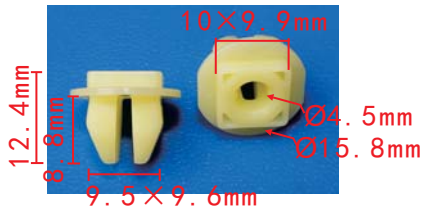

C1943
POM Yellow
Front Bumper Screw Nut
[Nissan#85099-1MA0A](#)