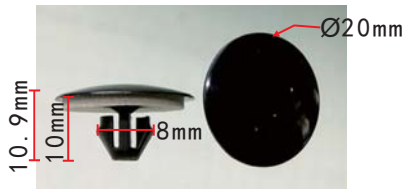

C1941
Nylon Black
Front Mud Guard
Side Seal Clip
[Toyota#90467-06205-C0](#)