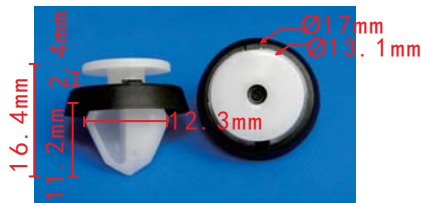

**C1946**  
 POM White  
 Front & Rear Door  
 Trim Panel Clip  
[Jeep#5023173-AA](#)

**C1931**  
 Nylon Black  
 Fits To Hole Diameter:8.2X8.2mm  
 Wheel Fender Liner Grommet  
[Honda#90682-SDA-A01](#)