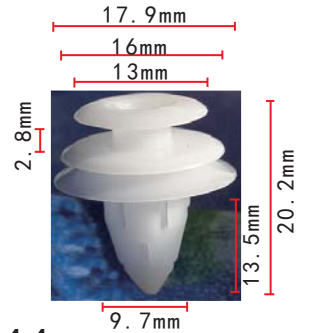

C244
POM White
Trim Panel Retainer