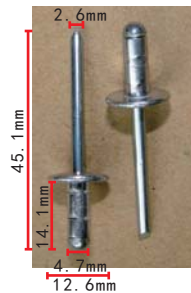

H2243

Silver White
Aluminum Rivet