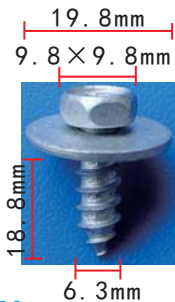

**C1080**  
Nylon Black  
Push-Type Retainer

**C1084**  
Nylon Black  
Push-Type Retainer

**H2006**  
Nut vw

**H2007**  
Zinc Black  
Bumper Screw  
Toyota 90159-60477

**H2008**  
Zinc Clear  
Bumper  
Screw  
Toyota 90159-60383