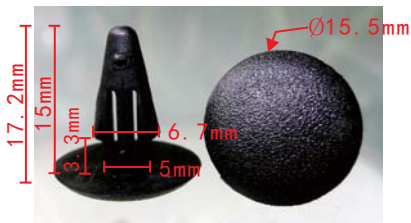

C96
Nylon Black
Retaining Clip
Nissan 27948-M7002