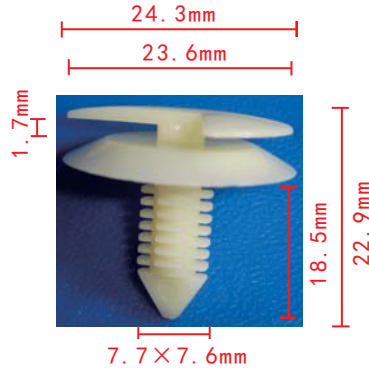

C660
Nylon Black
Hood Insulation Retainer
Ford 1975-On 386553-S

C11
Nylon Beige
Door Trim Panel Retainer
Chrysler 6003349 GM 9685057
AMC 4005470 VW V98905101