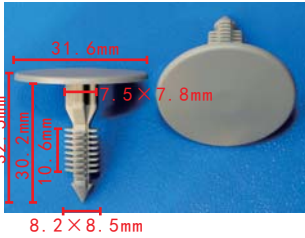

C3288
Nylon Grey
Tree Clip