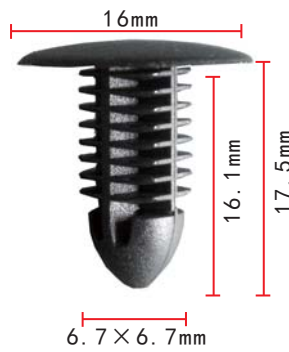

**C1001**  
Nylon Black  
Used On The Hood  
[Toyota Hiace](#)

**C1004**  
Nylon Black  
Trim Panel Retainer  
[Toyota Hiace](#)

**C1007**  
Nylon Light Coffee  
Trim Panel Retainer  
[Toyota Hiace](#)

**C1002**  
Nylon Black  
Used Under  
Instrument Panel  
Height: 6.8mm  
[Toyota Hiace](#)