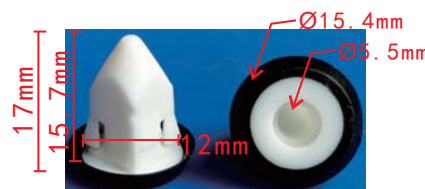

**C1703**  
 POM White  
 Front Wheel Trim Retainer  
 Nissan 76882-JG00A

**C1640**  
 Nylon Beige & Black  
 Door Trim / Bumper  
 / Luggage Cover Nut  
 Rod Diameter: 8.4x8mm  
 VW N10516801  
 BMW 51127020321; Audi