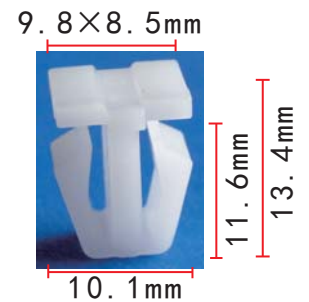

C112
POM White
Body Side Moulding Clip