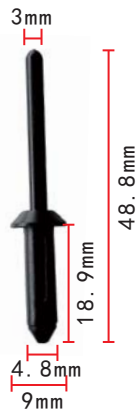

### C346

Nylon  
Yellow  
Blind Rivet  
Yellow Rivet With  
White Core  
Panel Range: 3.9-5.0mm  
[GM 14070914](#)