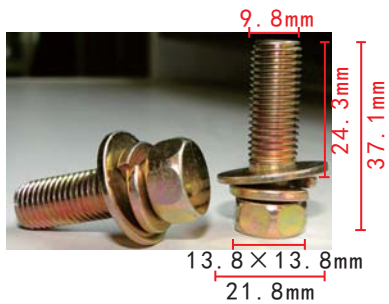

H2113
Zinc Color
Screw