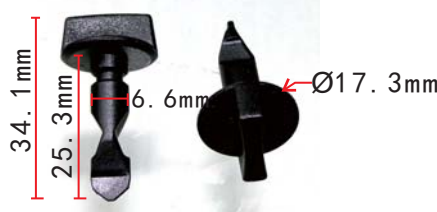

C1846

POM Black
Rear Bumper Trim Pin
VW 6Q0807643