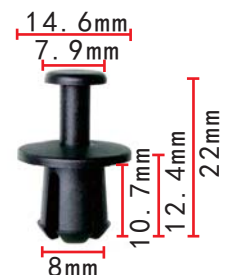

C3071
Nylon Black
Engine Cooling Fan Cover /
Transmission Insulation
BMW#17111712963