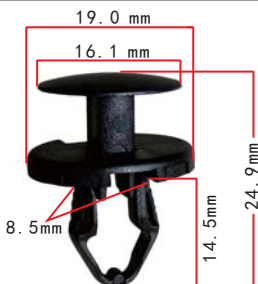

C1147
Nylon Black
Fender Push-Type Retainer