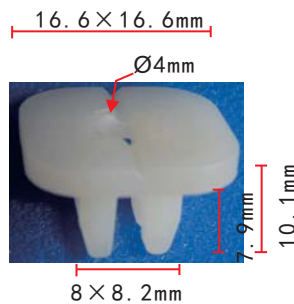

**C32**  
 Nylon White  
 #10 Screw Size

**C130**  
 Nylon White  
 #14 Screw Size (6.3mm)

**C24**  
Nylon White  
#6 Screw Size

**C483**  
Nylon White  
Screw Grommet #6 Screw Size

**C74**  
Nylon Beige  
Center Pillar  
#4 Screw Size