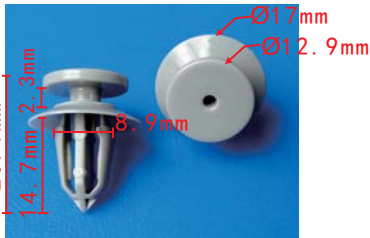

C1919

POM Grey
Front & Rear Door/
Tail Gate Retaining Clip
GM#11610605