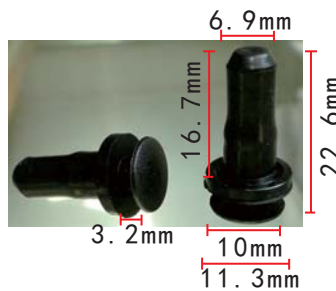

C1544
Nylon Black
Trim Panel Retainer