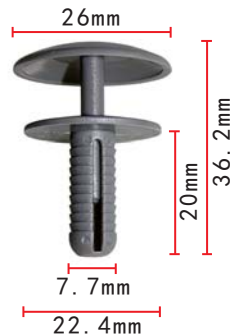

C1219
Nylon Grey
Push-Type Retainer