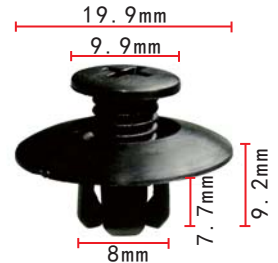

C1451
Nylon Yellow
Retainer Subaru 661179000

C1452
Nylon Black
Push-Type Retainer
Nissan 17575-0W010