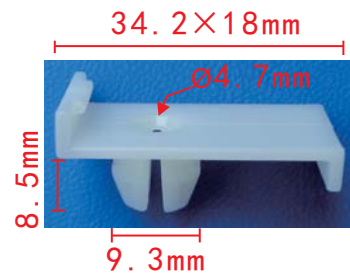

C1182
Nylon Black
Trunk Routing Clip
VW