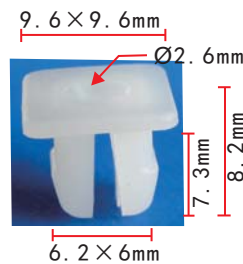

C269
Nylon Original Nut
#8 Screw Size
Honda 34301-692A-0000