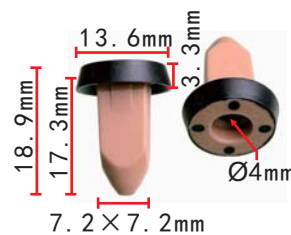

C3180
Nylon Brown(With Rubber)
Rear Bumper Retaining Clip
[VW#N-105-073-01](#)