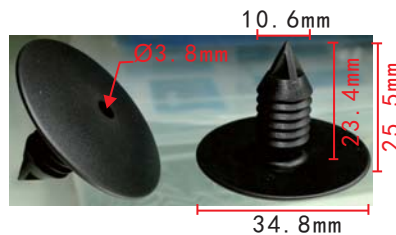

C1520
Nylon Black
Engine Cover
Insulation Retainer [Renault](#)