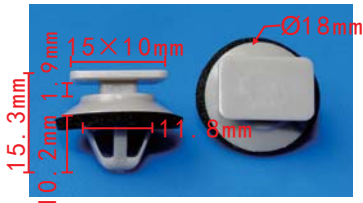

C1985
POM Grey
Rocker Panel Fender Clip
Mazda#KD53-51-SJ3A