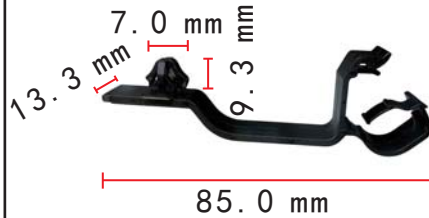

C1157
Nylon Black
Pipe Moulding Bracket