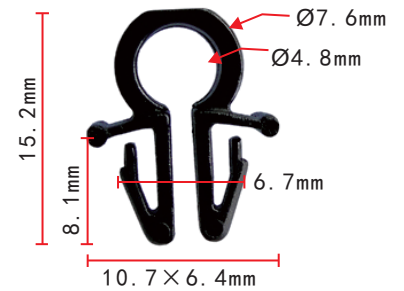

**C497**  
Nylon Black  
Routing Clips

**C498**  
Nylon Black  
Routing Clips for  
Wire Loom

**C53**  
Nylon Black  
Routing Clips for  
Wire Loom  
Inside Diameter:  $\Phi 20.7\text{mm}$   
Stem Width: 10.2mm  
[GM 3816659, 8917320](#)