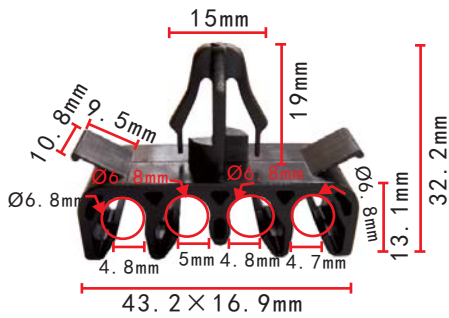

C1018
POM Black
Routing Clip
Toyota Hiace