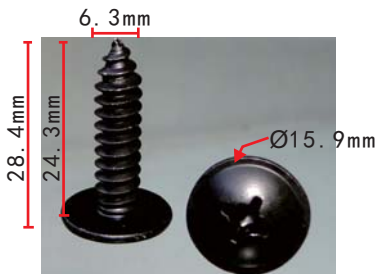

H2181

Zinc Black
Cross Recessed Round Head
Screw
Hyundai: 9215522000/1125406206