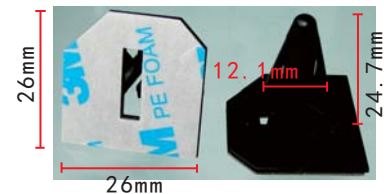

C1370
POM Black
Windshield Retainer
Square Bottom With
3M Adhesive Toyota Alphard