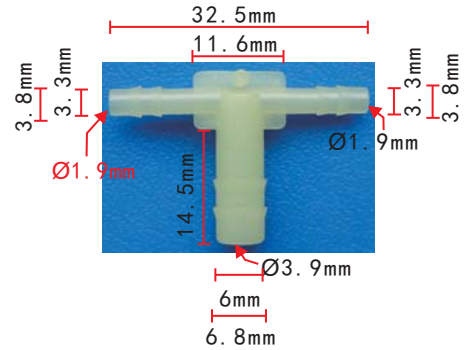

C872
POM Blue
Weatherstrip Retainer
Nissan 01553-09311
Altima & Sentra 1994-On

C879
Nylon Green
T Connector
GM 1610403