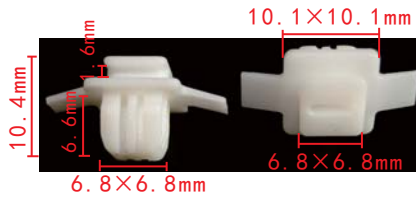

C1708
Nylon White
Front & Rear Wheel Trim
Retaining Clip
Honda 91513-SMG-E11