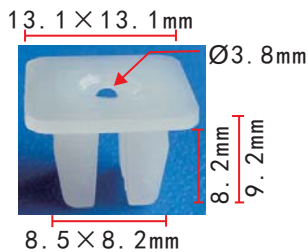

**C896**  
Nylon Black  
Bumper & Fender Apron  
Nylon "U" Nut  
#12 Screw Size (M5.5)  
Lexus 90467-05114, Lexus & Toyota

**C900**  
Nylon White  
#4 Screw Size  
Toyota 90189-05067

**C904**  
POM White  
Body Trim Moulding Retainer  
European Car 55183z, BMW 51138166675