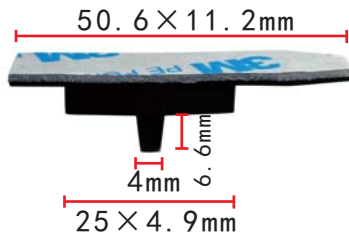

C1029
Nylon Black
Routing Clip
Toyota Hiace

C1036

Nylon Black
Front Windshield Retainer
Adhesive Back
Toyota Hiace