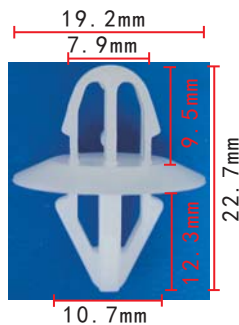

**C1433**  
Nylon Original  
Door Trim Panel Retainer

**C1437**  
Nylon Original  
Routing Clip [Toyota](#)

**C1441**  
POM White  
Instrument Panel Retainer  
[Toyota 90467-15024](#)

**C1434**  
Nylon Original  
Door Trim Panel Retainer