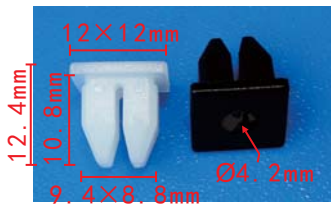

C1968
Nylon Original/Black
Bumper/Mud Guard Nut
[Hyundai#14913-05010](#)