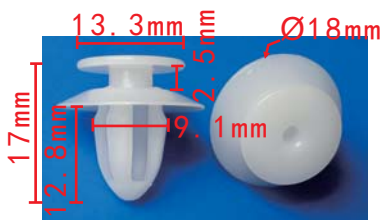

Mitsubishi

**C3264**

Nylon Brown  
Rear Bumper Side Guard

BMW#51127461407

**C3279**  
Nylon Black  
Renault#7703081239

**C3294White**  
POM Trunk Trim Cover  
BMW#51497054228

**C3276**  
Nylon Black  
Renault#7703081127