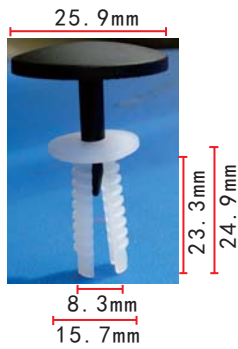

C500
Nylon Black & Original
Push-Type Retainer