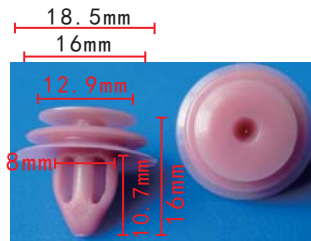

C1460
POM Mauve
Door Trim Panel Retainer
Subaru 65548GA250