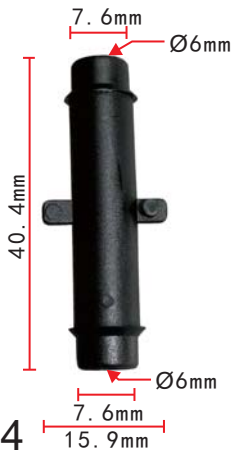

C874
Nylon
Black
Hose
Connector
Chrysler 4179981