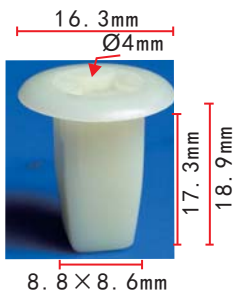

C466
Nylon Black
#6 Screw Size

C34
Nylon Beige
Screw Grommet #8 Screw Size