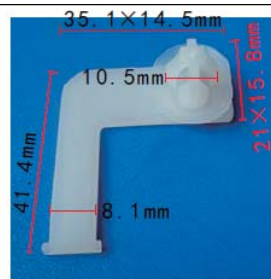

C1815
Nylon Original
"L" Cable Strap