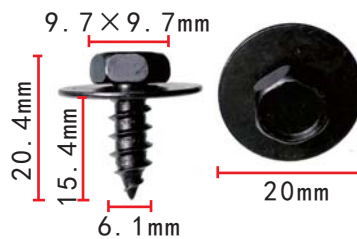

H2187

Black
Fender Tapping Screw
Toyota#9015960496