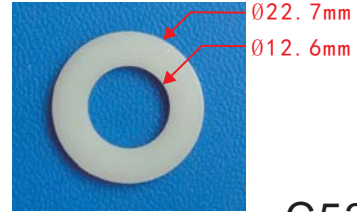

C523

Nylon
Black
Blind Rivet
Panel Range: 2.4-5.0mm
GM 10109689, 12337915

C536

Nylon Primary Color
Oil Drain Plug Gasket
Thickness: 1.3mm