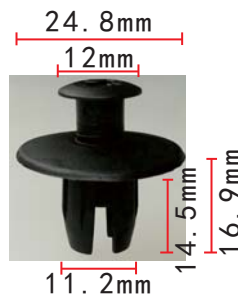

C1310
Nylon Black
Push-Type Retainer Ford