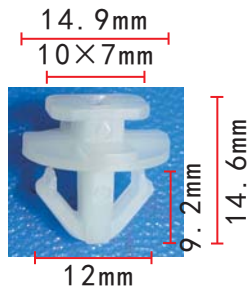

C1325
Nylon Original
Trim Panel Retainer