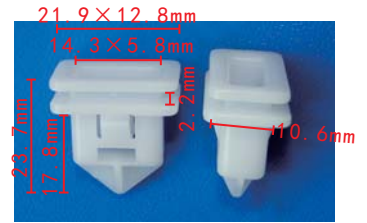

C3010
POM White
Rocker Panel Fender Clip
[Volvo#31214496](#)