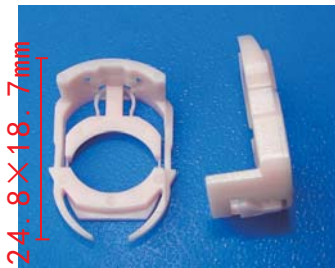

**C1860**  
 POM Pink  
 Fuel Line Retainer  
 FORD 7L3Z9S317B

**C1859**  
 POM White  
 Fender Moulding Clip  
 FORD W716507S300

**C1833**  
 POM Original & Yellow  
 Rocker Panel / Wheel-arch Clip  
 GM#93176656,4414720  
 LANDROVER#DYC101420  
 RENAULT#770307736B