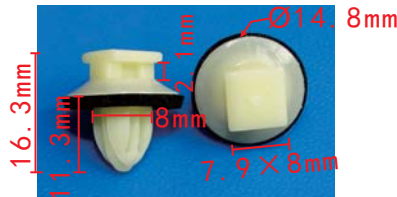

### C1917

Nylon Black  
Fits To Hole Diameter:8.5X8.5mm  
Wheel Fender Liner Grommet