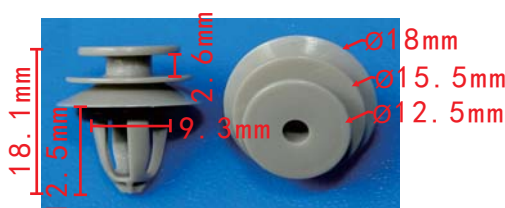

C3291LightGrey
POM Rubber Washer
Body Side Fender
BMW#07147443710*