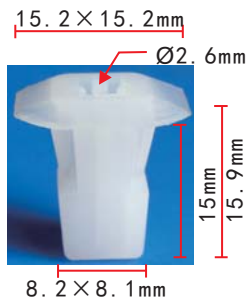

C945
Nylon White Grommet

C954
Nylon Original Screw