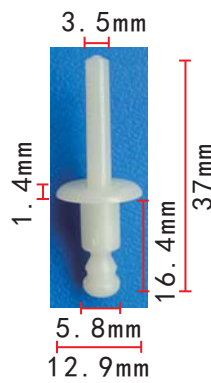

C1242
Nylon
Original
Plastic
Blind Rivet
European Car

C1243
Nylon
Original
Plastic
Blind Rivet
European Car