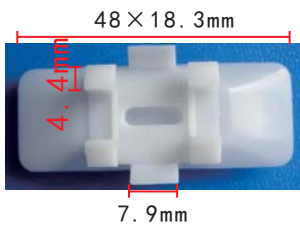

**C932**  
POM White  
Door Moulding Retainer  
Fits To Hole: 9.9mm

**C936**  
POM White  
Door Trim Moulding Retainer

**C940**  
Nylon Grey  
Hood Support Rod

**C933**  
Nylon Black  
Plastic Nut **BMW**