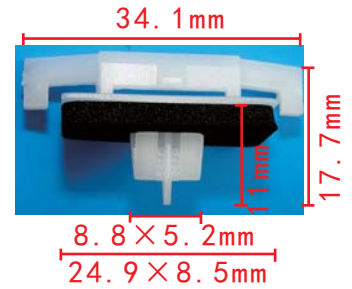

**C1050**  
Nylon Black  
Cable Strap  
Length: 185.3mm  
Toyota Hiace

**C1053**  
Nylon Grey  
Cable Strap  
Toyota Hiace

**C1054**  
Nylon Grey  
Cable Strap  
[Toyota Hiace](#)

**C1057**  
POM Black  
Hood Support Rod  
Retaining Clip  
[Toyota Hiace](#)