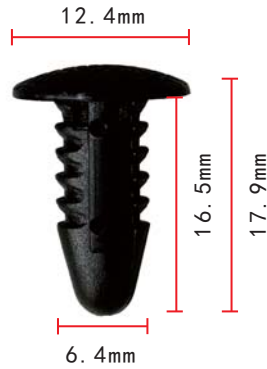

**C503**

Nylon Black  
Hood Insulation Retainer  
Mazda G030-68-885-38  
G030-68-885-B-38  
Ford F22Z-16774-A, GA2A-56694

**C125**

Nylon Black  
Hood Insulation Retainer  
Stem Length: 9.5mm  
Stem Diameter: 6mm  
Nissan 65832-F5000, 65846-30F00