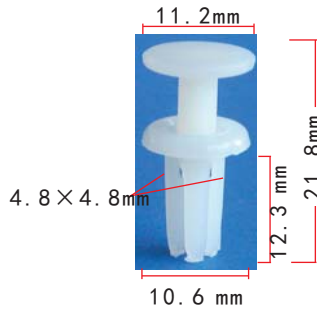

C511
Nylon White
Push-Type Retainer