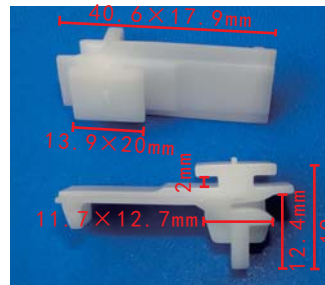

C3252

POM White
Side Skirt Fender Clip
BMW#51-13-7-269-367