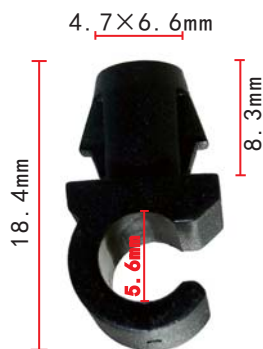

**C1156**  
Nylon White  
Moulding Clip with  
Hardware inside

**C1159**  
Nylon Black  
Tube / Cable Routing Clip  
Outside Diameter of  
Tube/Pipe/Cable 19.05 mm

**C1162**  
Nylon Black  
Pipe Moulding Clip