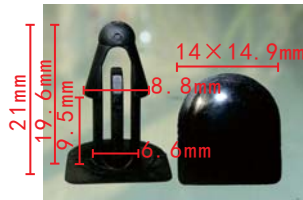

**C94**  
 Nylon Black  
 Retaining Clip  
 Fits Into 8mm Hole  
 Mazda; Toyota

**C100**  
 Nylon Black  
 Retaining Clip  
 Fits Into 7mm Hole  
 Toyota 90467-09138

**C489**  
 Nylon Black  
 Retaining Clip  
 Mazda 9926-40-543A; Nissan 01553-00291  
 Mitsubishi MS470073