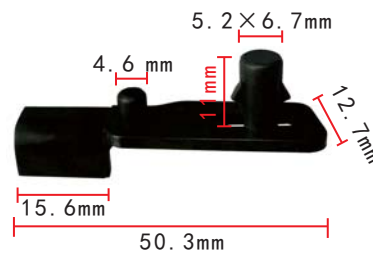

C1157
Nylon Black
Pipe Moulding Bracket