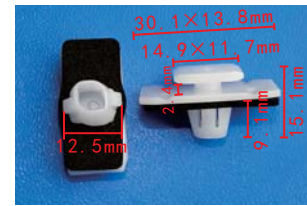

C1926

POM White
Rocker Panel Sill Fender Clip
Honda#75315-TP6-A01
(75315TP6A01)