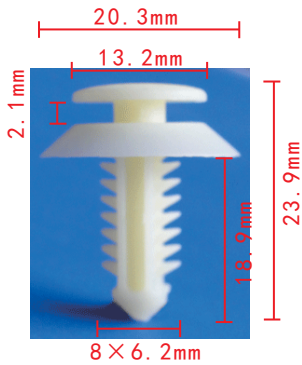

C131
Nylon Beige
Trim Panel Retainer
[Ford 1976-On](#) [387496-S](#)

C151
Nylon Beige
Trim Panel Retainer
Ford N805155-S, N802900