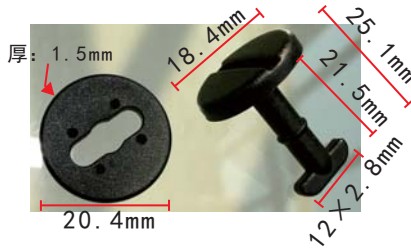

C1554
Nylon Black
Pad/Carpet Retainer
[BMW E46/3181/3251/X3](#)