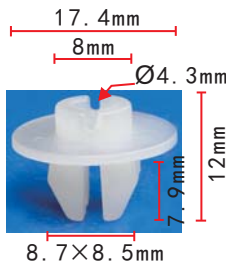

**C1350**  
Nylon Original  
Front Grille Screw Seat

**C1354**  
Nylon Original Retainer

**C1358**  
Nylon Black  
Pipe Retaining Clip

**C1351**  
Nylon Black  
Retaining Clip

**C1355**  
POM White  
Retainer With Iron Strap