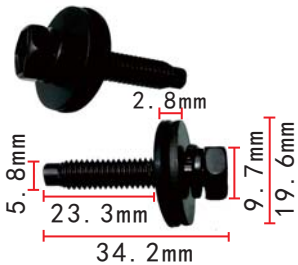

### H2084

Zinc Black  
Hexagon Tapping Screw  
Audi

**H2085**  
Zinc Black  
Hexagon Tapping Screw

**H2090**  
Zinc Black  
Iron Clip **Audi**

**H2095**  
Zinc Black  
Front Bumper Screw  
**VW**

**H2086**  
Zinc Black  
Hexagon Tapping Screw  
With Rubber Pad