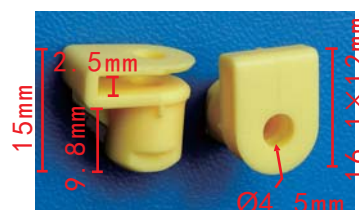

C3258

Nylon Yellow
Grille Trim Clip to Front Bumper
[BMW#07-14-7-212-877](#)