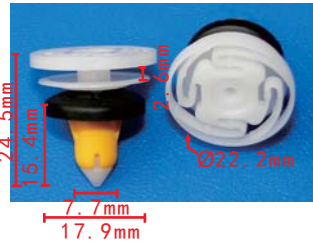

C3203
POM Yellow White(With Rubber)
Front Door & Rear Door
Trim Panel Clip