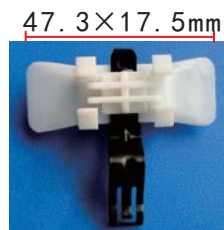

**C1350**  
Nylon Original  
Front Grille Screw Seat

**C1354**  
Nylon Original Retainer

**C1358**  
Nylon Black  
Pipe Retaining Clip

**C1351**  
Nylon Black  
Retaining Clip

**C1355**  
POM White  
Retainer With Iron Strap