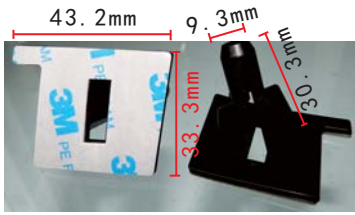

C1373
POM Black
Windshield Retainer
Square Bottom With
3M Adhesive [Toyota Alphard](#)