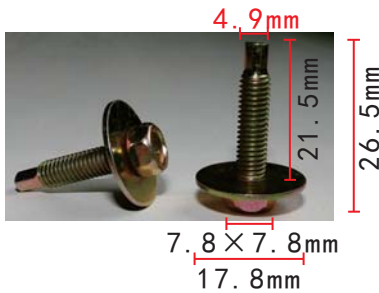

**H2103**  
Zinc Black  
Screw

**H2107**  
Zinc Color  
Screw

**H2100**  
Zinc Color  
U-Type Nut

**H2104**  
Zinc Color  
Screw

**H2108**  
Zinc Black  
Screw

**H2101**  
Zinc Color  
U-Type Iron Clip

**H2105**  
Zinc Color  
Screw