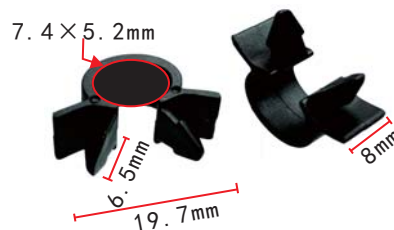

C1286
Nylon Black
Guider Routing Clip
Mercedes-Benz