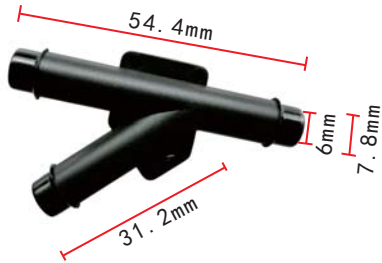

C386
Nylon Black
Y Connector
Chrysler 4179982