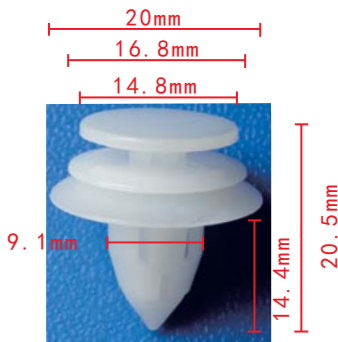

C639

POM White
Door Trim Panel Retainer
Chrysler 6505292AA