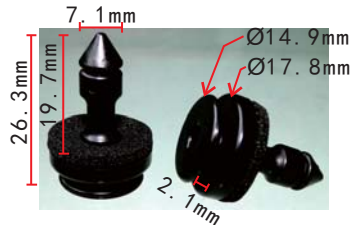

C1747
POM Black
Interior Trim Retaining Clip
Jaguar C2C14628