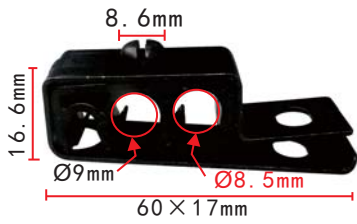

C1213
POM Black
Routing Clip
With Iron Shield [Toyota Alphard](#)