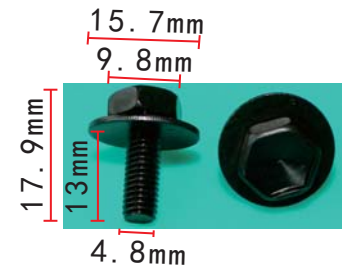

H2082

Zinc Black
Hexagon Tapping Screw
Toyota 90119-05021