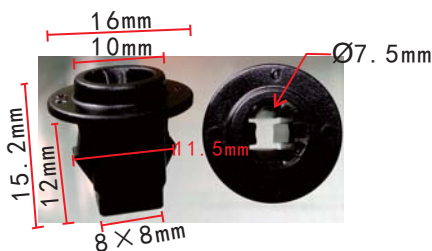

C1706
POM White
Front Fender / Mud Guard
Grommet
Nissan 76881-JG00A