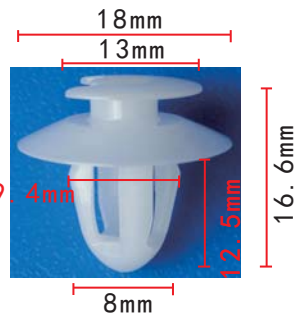

C842

POM White
Door Trim Panel Retainer
Mercedes-Benz 1995-On