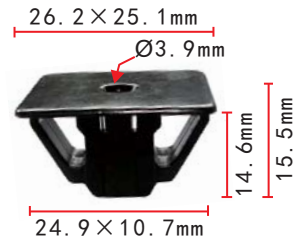

C183
POM Black
Headlight To Grille
Spacer Bracket Grommet
#10 Screw Size