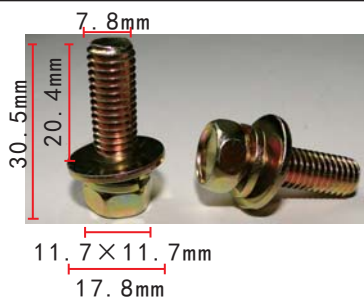

H2106
Zinc Color
Screw