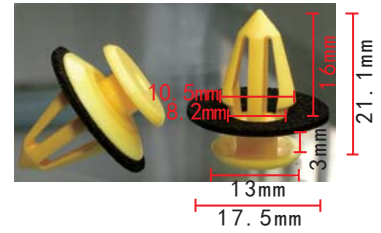

C1557
Nylon Yellow
Door Trim Panel Retainer
[Jaguar](#)