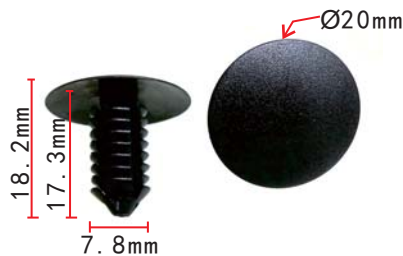

C1892
Nylon Black
Seat Back/Floor Mat
Retaining Clip
VW#N90911301