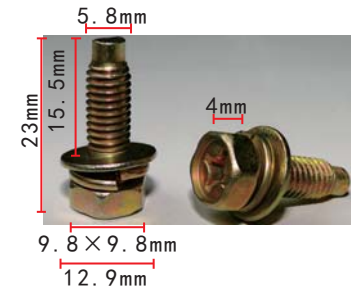

**H2103**  
Zinc Black  
Screw

**H2107**  
Zinc Color  
Screw

**H2100**  
Zinc Color  
U-Type Nut

**H2104**  
Zinc Color  
Screw

**H2108**  
Zinc Black  
Screw

**H2101**  
Zinc Color  
U-Type Iron Clip

**H2105**  
Zinc Color  
Screw