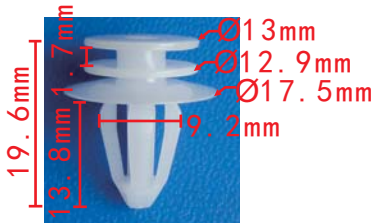

C3083(TF13)
POM White
Door Trim Panel Retaining Clip
[VW](#)