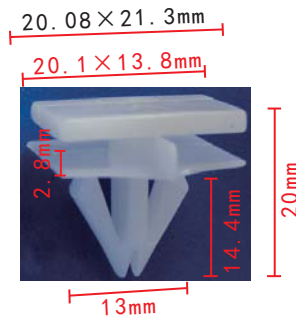

C78
Nylon Black
Rocker Panel Ground
Effects Moulding Clip
Ford F1TZ-7810182-A
Expedition & F150 1991-On

C336
POM White
Rocker Panel Moulding Clip
GM 10443956
Chevrolet Impala, Lumina, Monte Carlo and C & K Trucks 2000-On