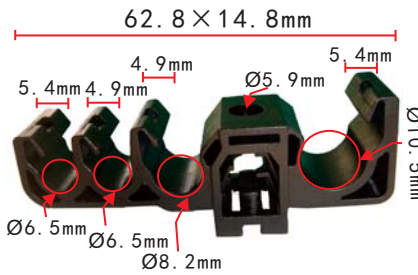

C1013
POM Black
Routing Clip
Toyota Hiace