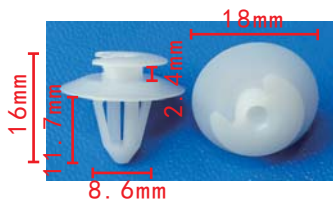

**C3277**

Nylon Black  
Car TrunkCompartment Trim  
BMW#07147401727

**C3348**

Nylon Beige  
Door Sealing Strip  
GM#11611342

**C3310**

Nylon Black  
Wheel Fender  
Fiat#14591687

**C3350**

POM White  
Door Sealing Strip  
Ford