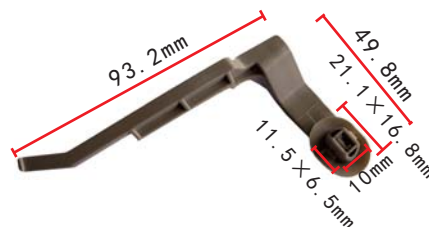

C1052
Nylon Black
Cable Strap
Toyota Hiace