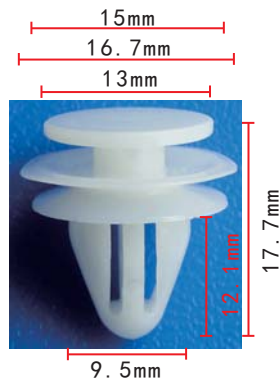

C876
POM White
Door Trim Panel Retainer
Acura 91560-SZ3-003
3. 5RL 1996-On