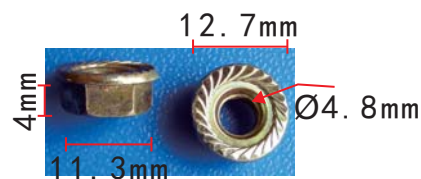

H2068

Zinc Color
Iron Nut [BMW](#)