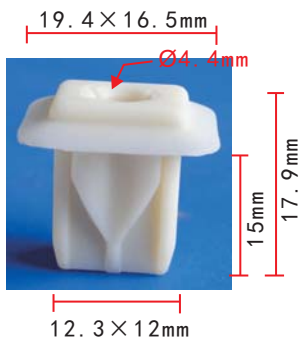

C397

Nylon Beige
Screw Grommet
#12 Screw Size