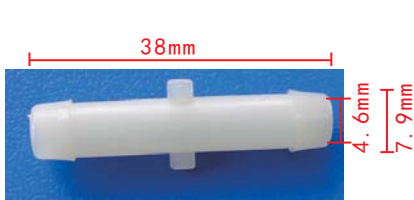

C446
Nylon White
Connector
GM 14047034 Ford 383000
Chrysler 4095145

C447
Nylon Black
Connector
GM 14017701 Ford 383001
Chrysler 3441743, 4241296